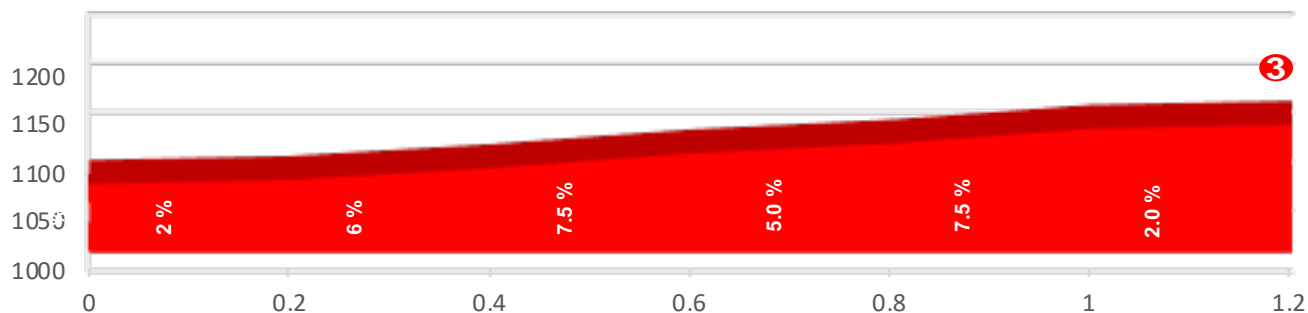

VIA LUCOMAGNO

Length: 1.2 km   Ø Gradient in %: 5.1