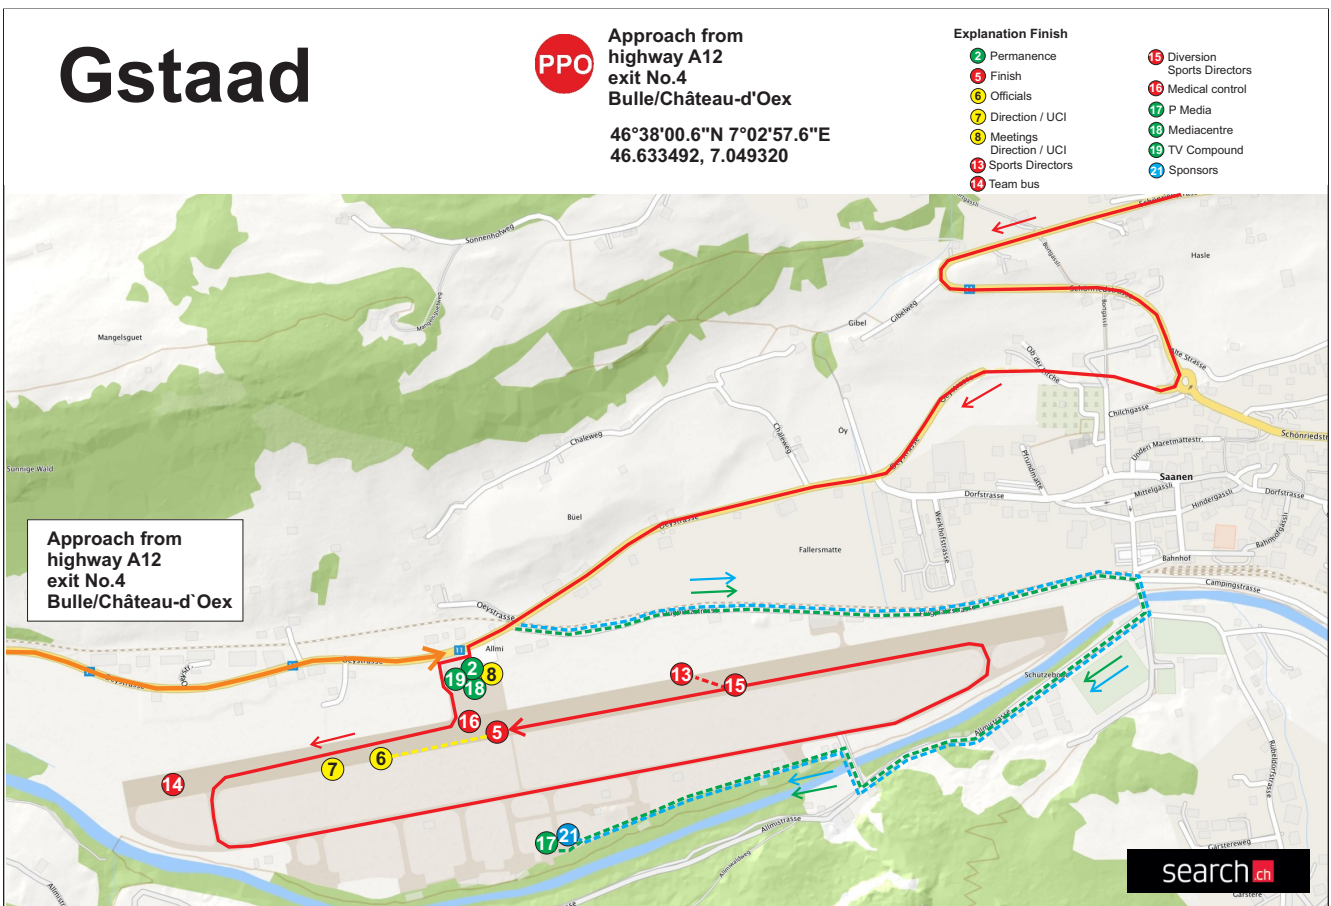

# 5<sup>TH</sup> STAGE GSTAAD – LEUKERBAD