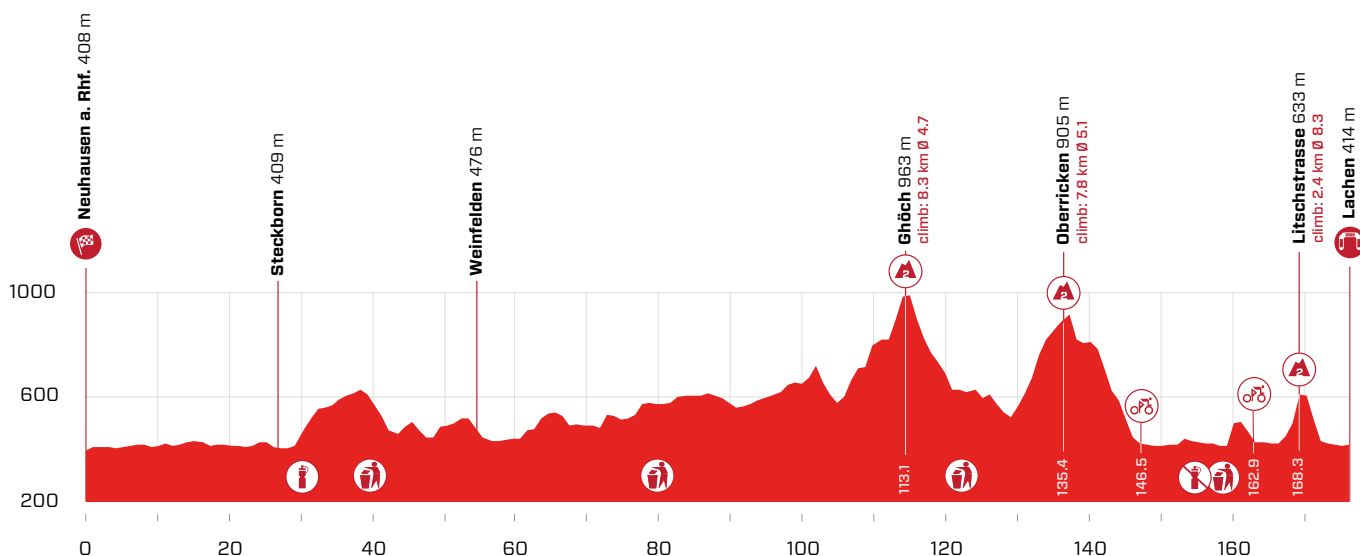

RACE SCHEDULE

Ascent	▲ 2375 m	Total time	4 h 15 min
Descent	▼ 2369 m	Average Speed	42 km/h

m ü. M.	km	km	Location	Average speed km/h		
				41	42	44

	Neutralisation 5.3 km	Industrieplatz - Lindenstr. - Weinbergstr. - Zentralstr. - Wildenstr. -Rheinfallstr.- Rheinfall-quai - Laufengasse - Lindenstr. - Weinbergstr. - Zentralstr. - Schaffhauserstrasse		12:55	12:55	12:55		
	396	0.0	178.0	Official start, Zürcherstrasse	Traffic divider, Road Island 4x	13:05	13:05	13:05
	402	1.5	176.5	Langwiesen	Road Island 4x	13:06	13:06	13:06
	406	3.9	174.1	Paradies		13:08	13:08	13:08
	416	13.8	164.2	Rheinklingen	Road Island, Traffic divider 2x	13:20	13:19	13:18
	414	17.6	160.4	Stein am Rhein		13:25	13:24	13:23
	414	17.8	160.2	Roundabout straight, Hauptstrasse		13:25	13:24	13:23
	415	18.0	160.0	Roundabout straight, Hauptstrasse	Traffic divider 3x	13:25	13:24	13:23
	415	18.4	159.6	Eschenz	Road Island 2x	13:26	13:25	13:24
	407	22.5	155.5	Mammern	Traffic divider	13:32	13:31	13:29
	413	23.3	154.7	Hauptstrasse	Railroad crossing	13:33	13:32	13:30
	403	26.8	151.2	Hauptstrasse	Railroad crossing	13:39	13:37	13:35
	398	27.0	151.0	Steckborn		13:39	13:37	13:36
	402	28.7	149.3	Roundabout right, Frauenfelderstrasse		13:42	13:40	13:38
	404	28.8	149.2	Frauenfelderstrasse	Railroad crossing, Road Island	13:42	13:40	13:38
	559	33.6	144.4	Turn left, Hauptstrasse		13:52	13:49	13:47
	577	34.8	143.2	Reckenwil		13:54	13:51	13:49
	601	35.9	142.1	Homburg		13:56	13:53	13:51
	615	37.3	140.7	Hinterhomburg		13:58	13:55	13:53
	604	38.8	139.2	Turn right, Bürenstrasse		14:00	13:58	13:55
	587	39.1	138.9	Rapperswil	Litter Zone	14:01	13:58	13:55
	579	39.5	138.5	Turn right, Hauptstrasse	Narrowing of the road	14:01	13:58	13:56
	538	40.9	137.1	Illhart		14:03	14:00	13:57