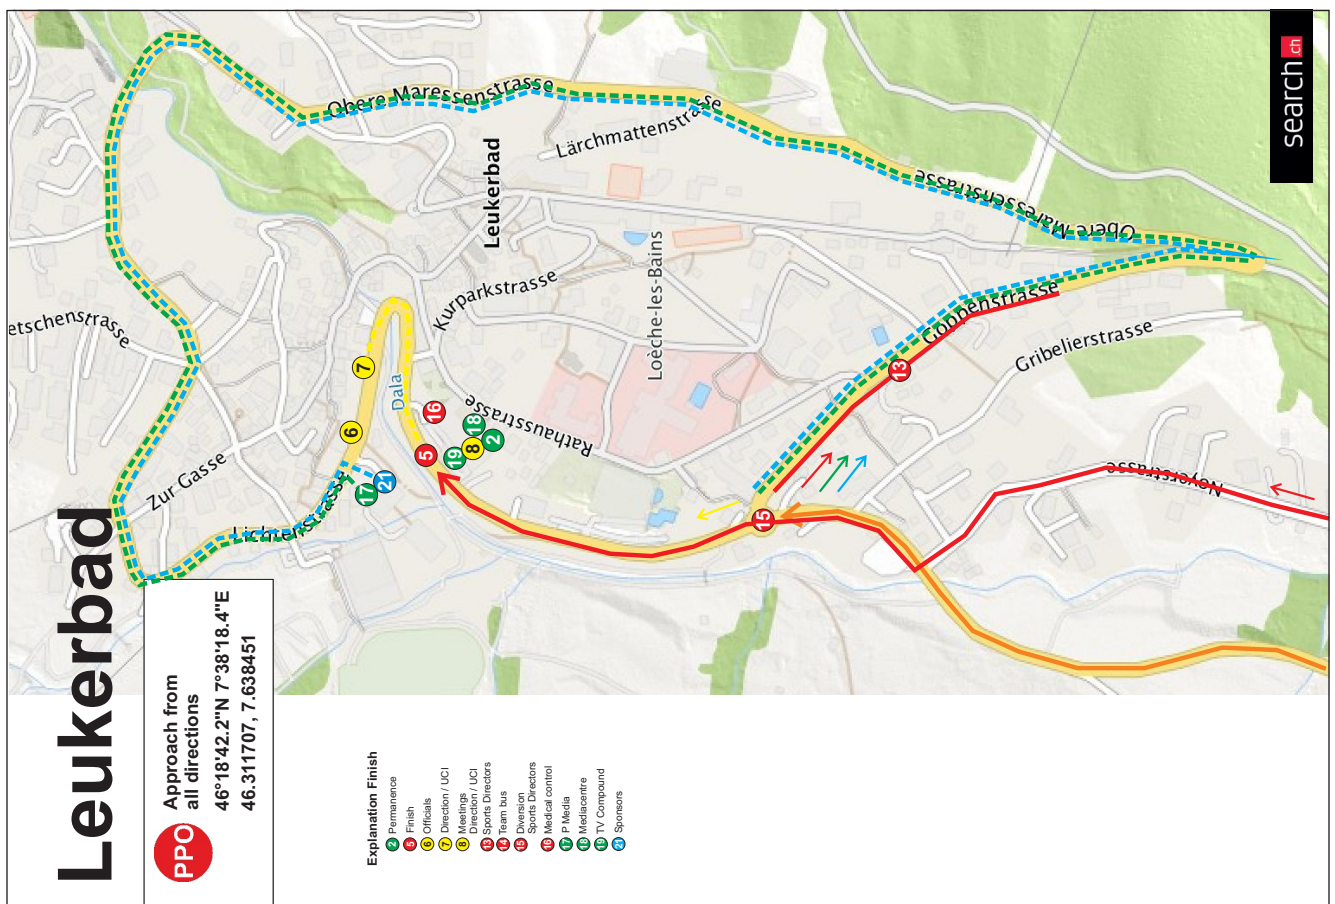

ROUTE & TRAFFIC PLAN LEUKERBAD