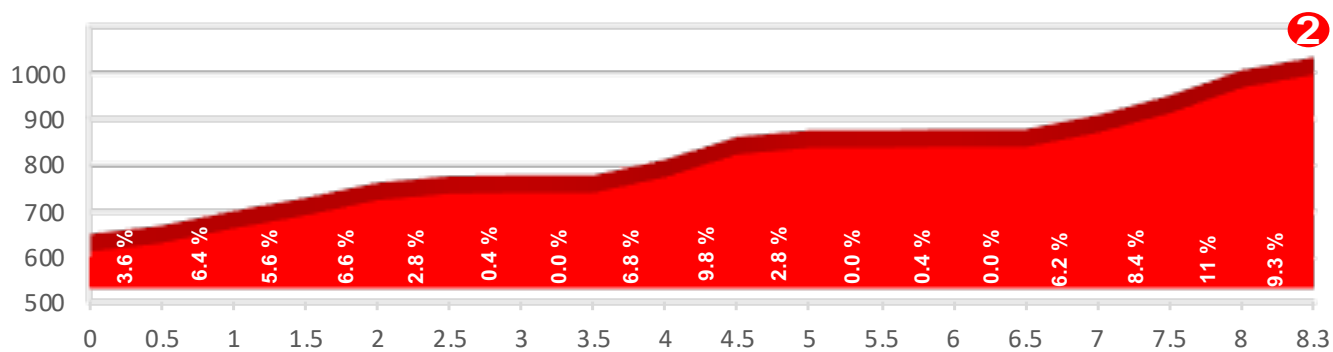

m ü. M.	km	km	Location	Average speed km/h		
				41	42	44
415	177.1	0.9	Turn right, St.Gallerstrasse	17:32	17:19	17:07
413	178.0	0.0	Finish - Lachen	17:33	17:20	17:08

GHÖCH

Length: 8.3 km

Ø Gradient in %: 4.7