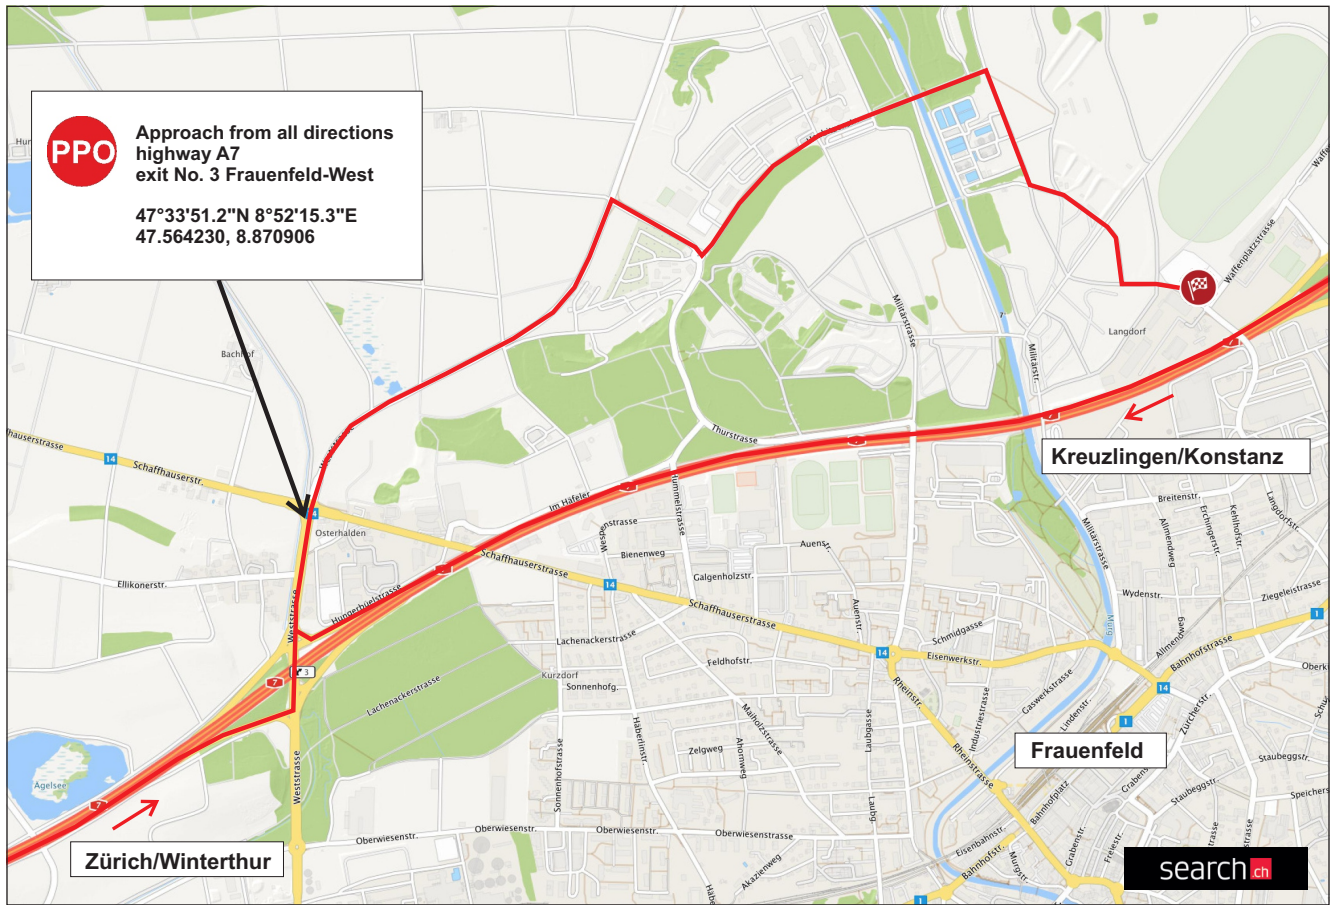

ROUTE & TRAFFIC PLAN FRAUENFELD