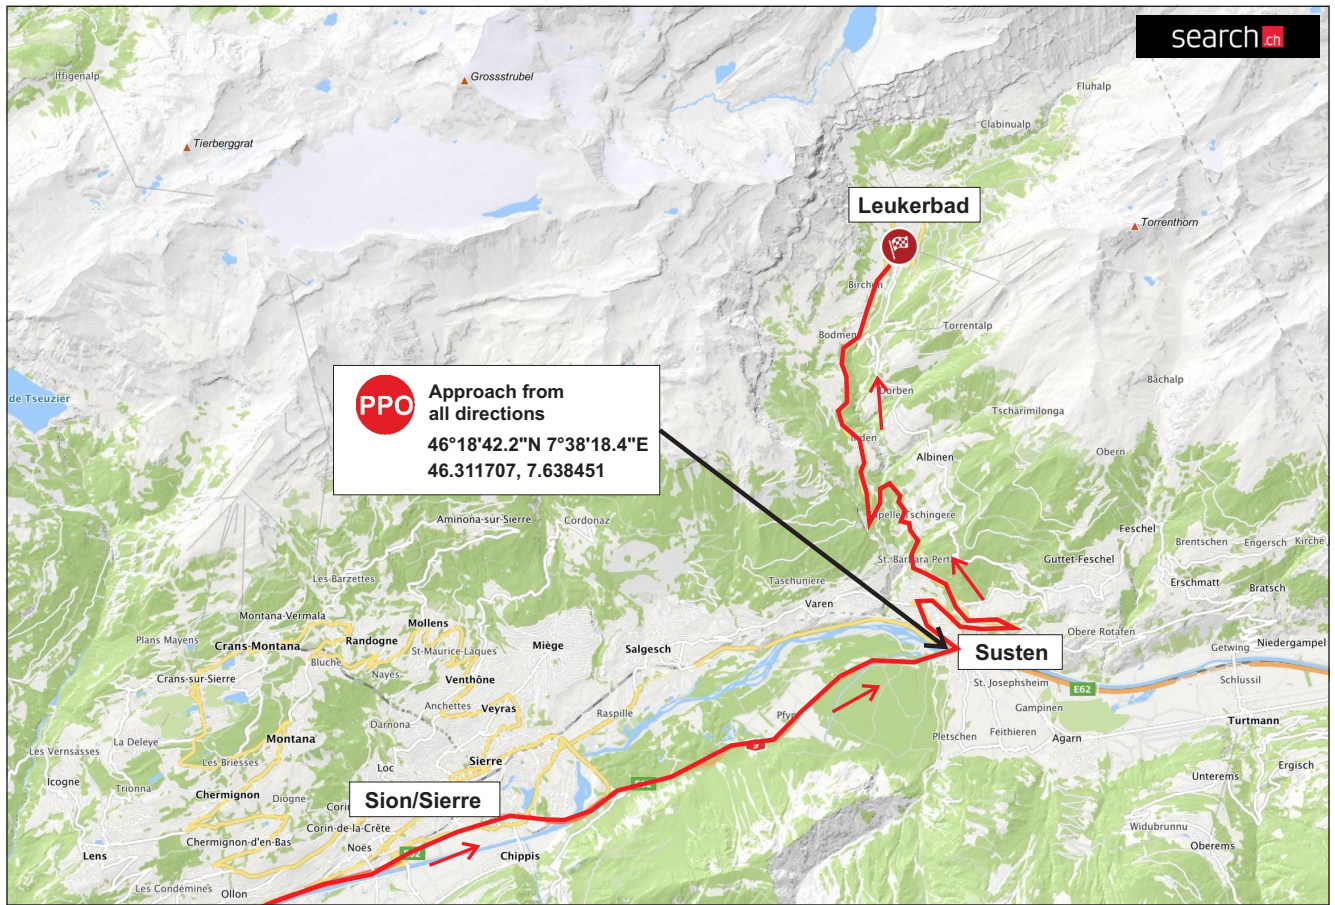

ROUTE & TRAFFIC PLAN LEUKERBAD