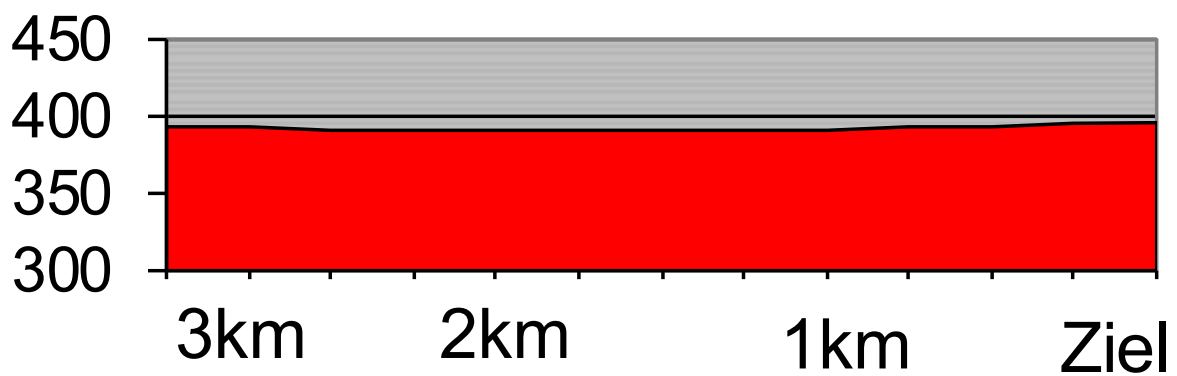

GPS DATA

PPO (Start & Finish)	47.564230, 8.870906	47°33'51.2"N 8°52'15.3"E
Start	47.56947, 8.89695	47°34'10.1"N 8°53'49.0"E
Finish	47.56943, 8.90257	47°34'10.0"N 8°54'09.3"E

LAST 3 KILOMETERS