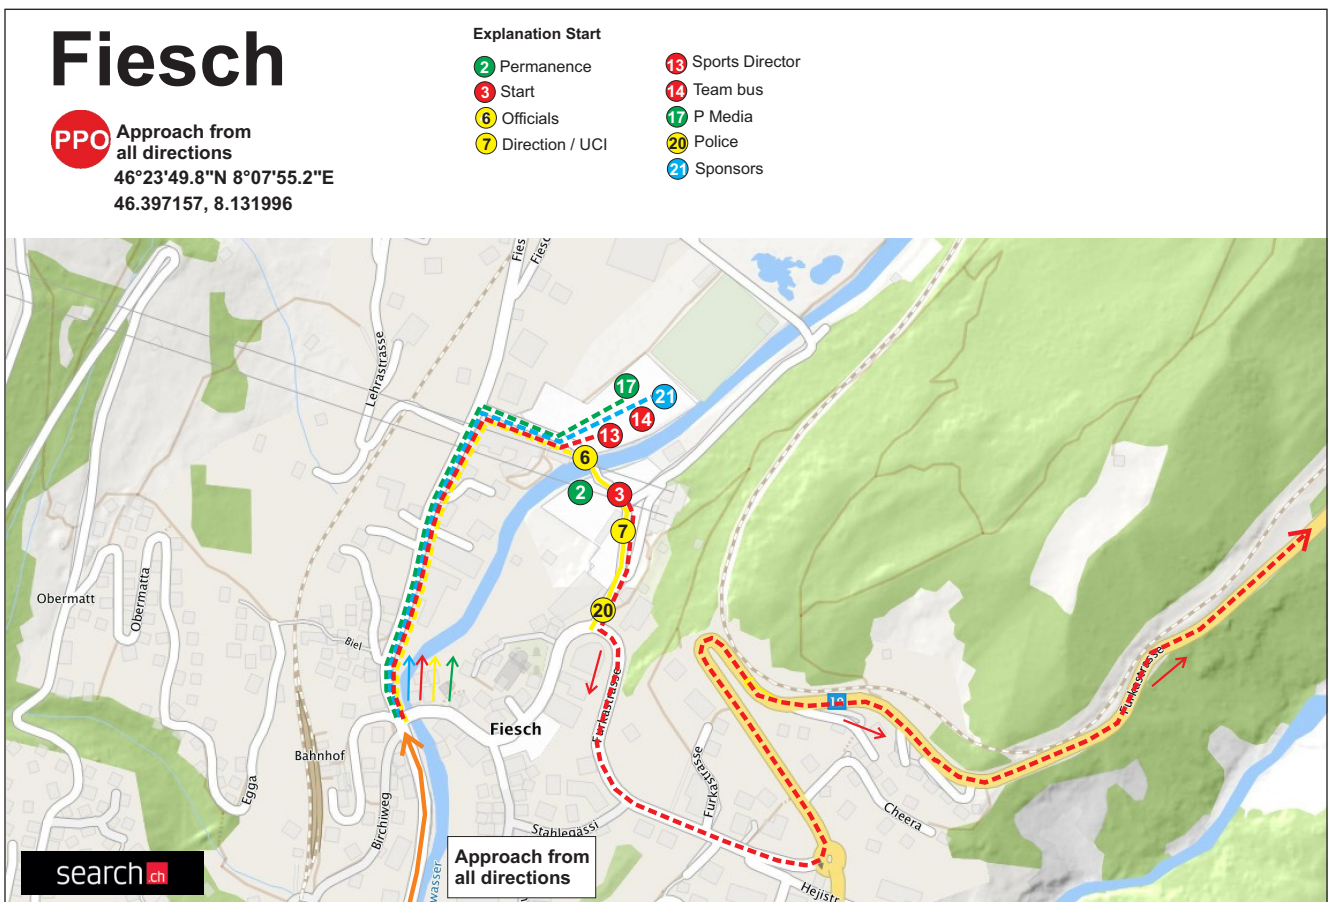

ROUTE & TRAFFIC PLAN FIESCH