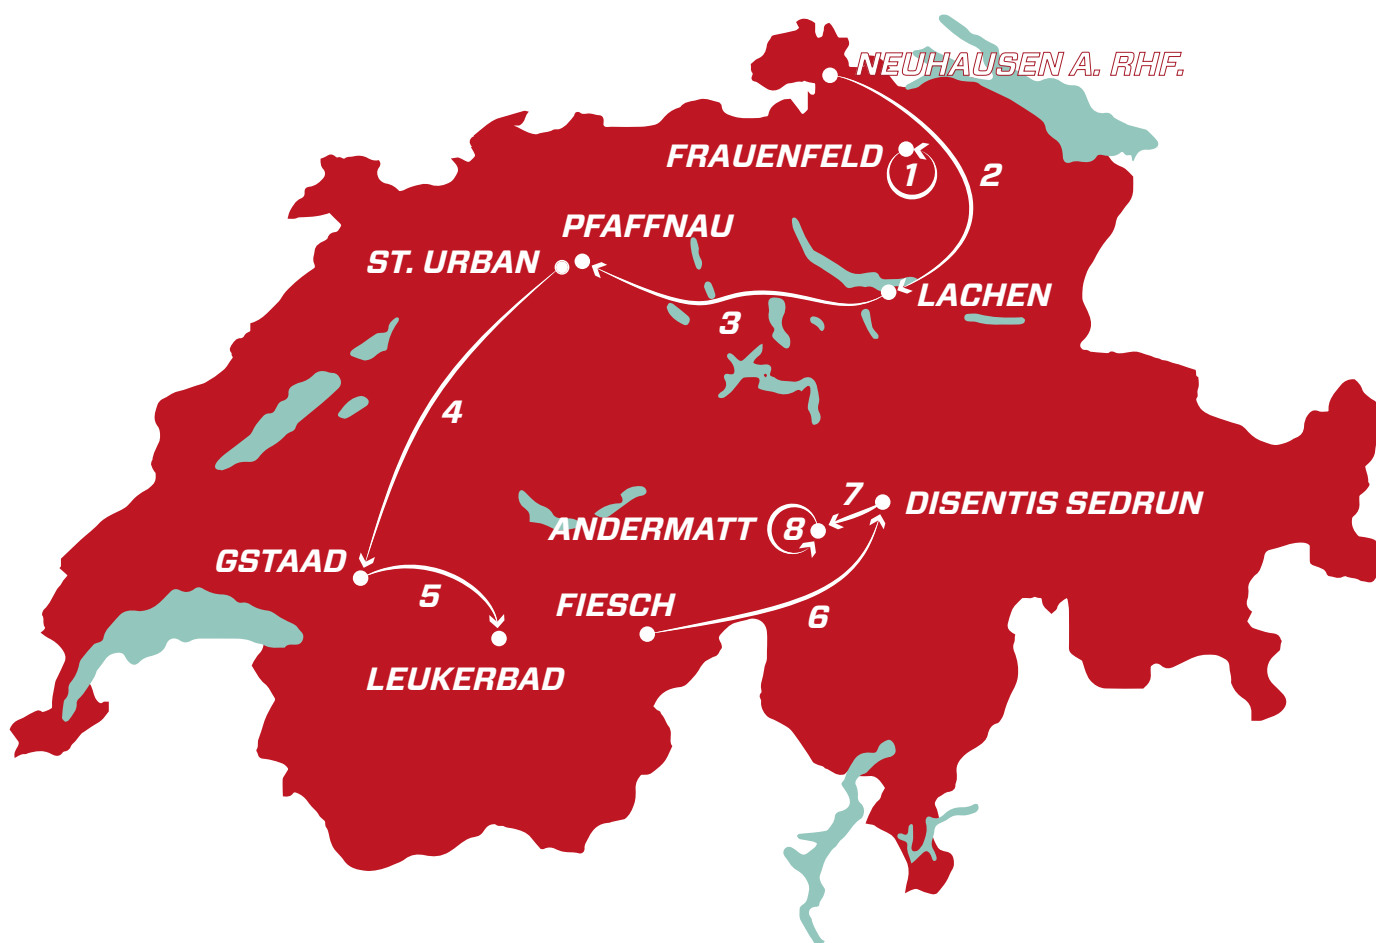

ROUTE

Stage	Day	Date	Start	Finish	Characteristics
1st Stage	Sunday	06.06.	Frauenfeld (TG)	Frauenfeld (TG)	Individual Time Trial
2nd Stage	Monday	07.06.	Neuhausen a.R. (SH)	Lachen (SZ)	Hilly stage
3rd Stage	Tuesday	08.06	Lachen (SZ)	Pfaffnau (LU)	Flat stage
4th Stage	Wednesday	09.06.	St. Urban (LU)	Gstaad (BE)	Hilly stage
5th Stage	Thursday	10.06.	Gstaad (BE)	Leukerbad (VS)	Mountain stage
6th Stage	Friday	11.06.	Fiesch (VS)	Disentis-Sedrun (GB)	Mountain stage
7th Stage	Saturday	12.06.	Disentis-Sedrun (GB)	Andermatt (UR)	Individual Time Trial
8th Stage	Sunday	13.06.	Andermatt (UR)	Andermatt (UR)	Mountain stage