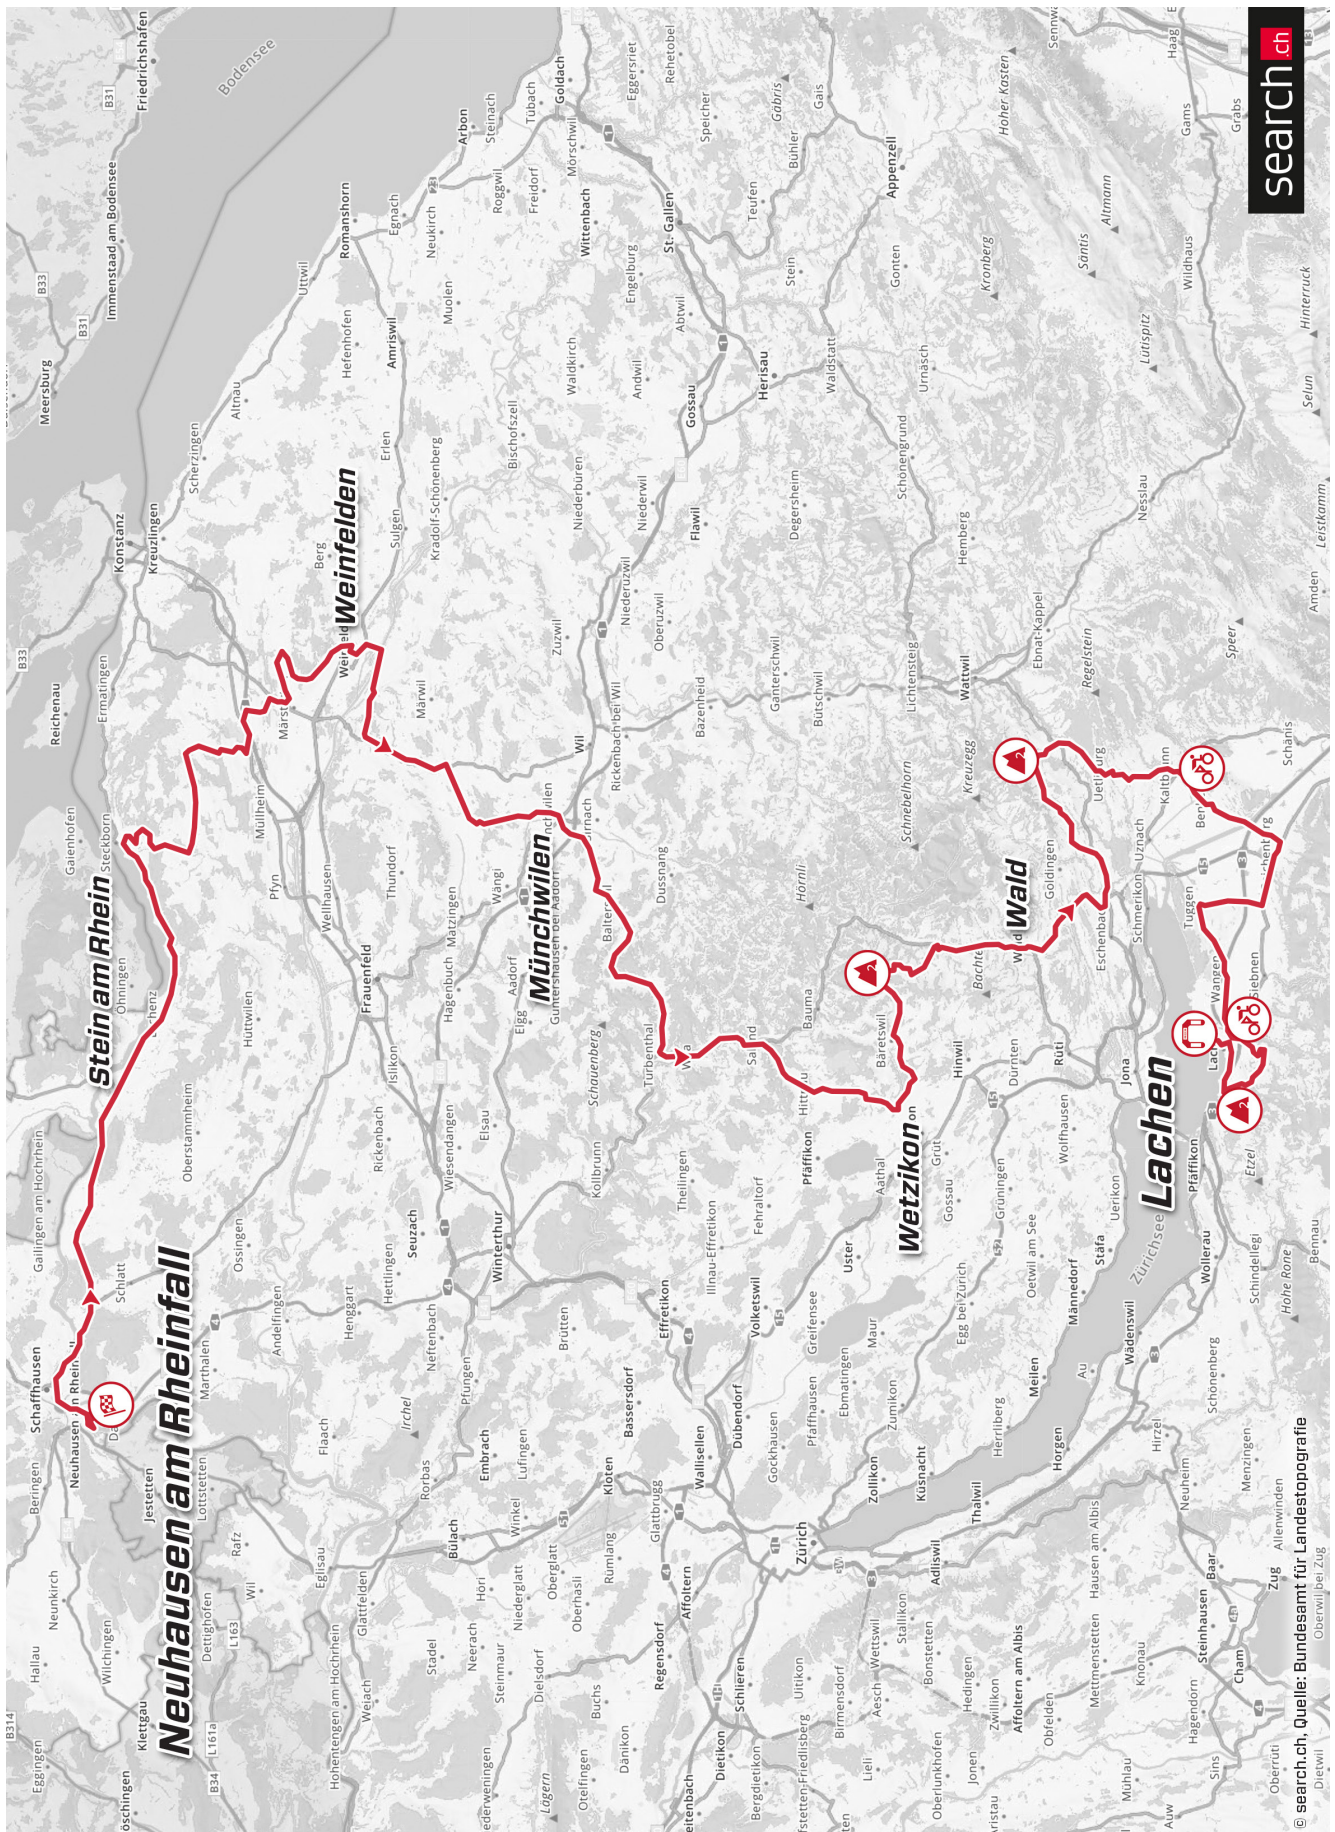

2ND STAGE NEUHAUSEN A.R. – LACHEN