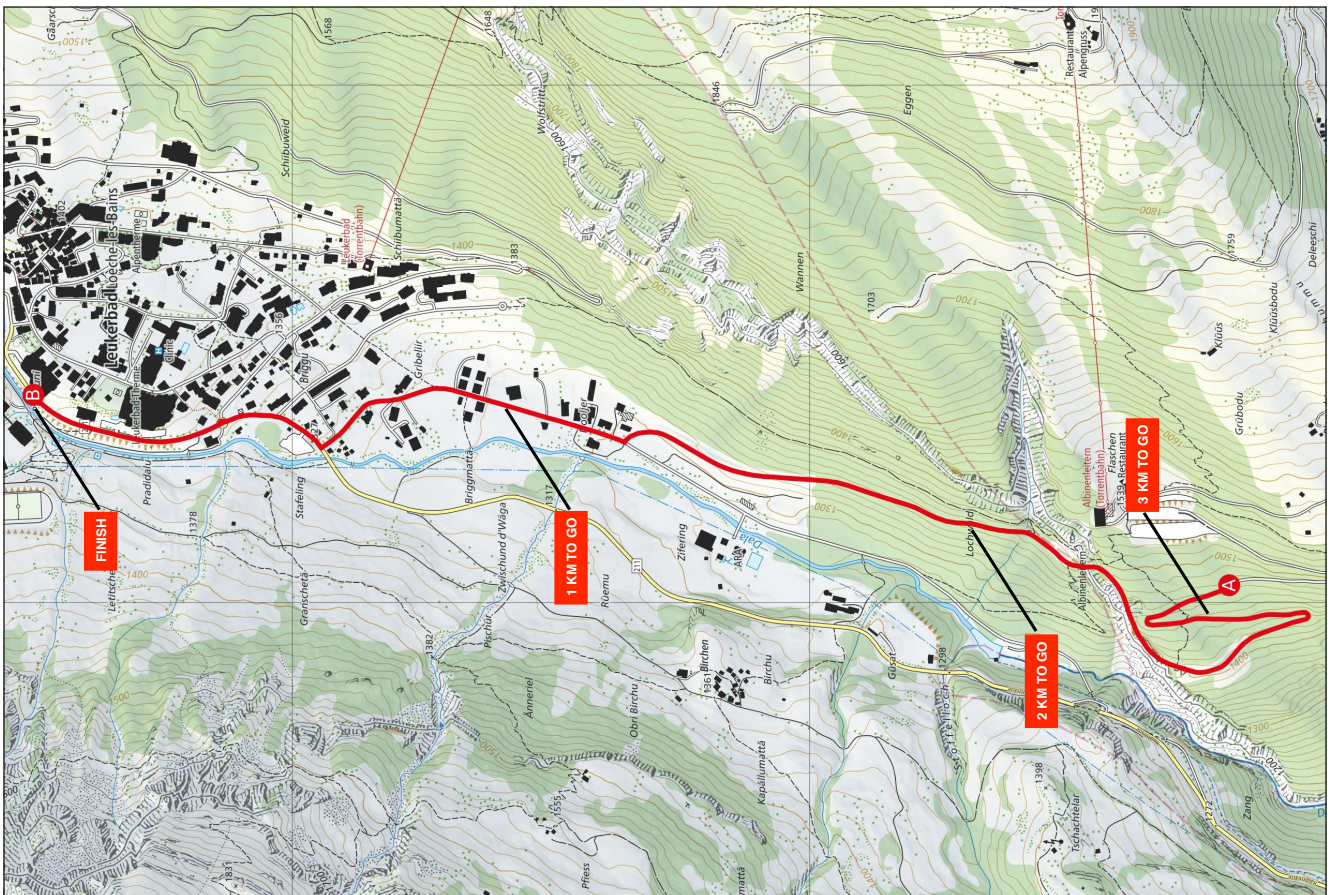

GPS DATA

PPO Start	46.478128, 7.282332	46°28'41.3"N 7°16'56.4"E
Start	46.47667, 7.28352	46°28'36.0"N 7°17'00.7"E
PPO Finish	46.311707, 7.638451	46°18'42.2"N 7°38'18.4"E
Finish	46.37979, 7.62589	46°22'47.2"N 7°37'33.2"E

LAST 3 KILOMETERS