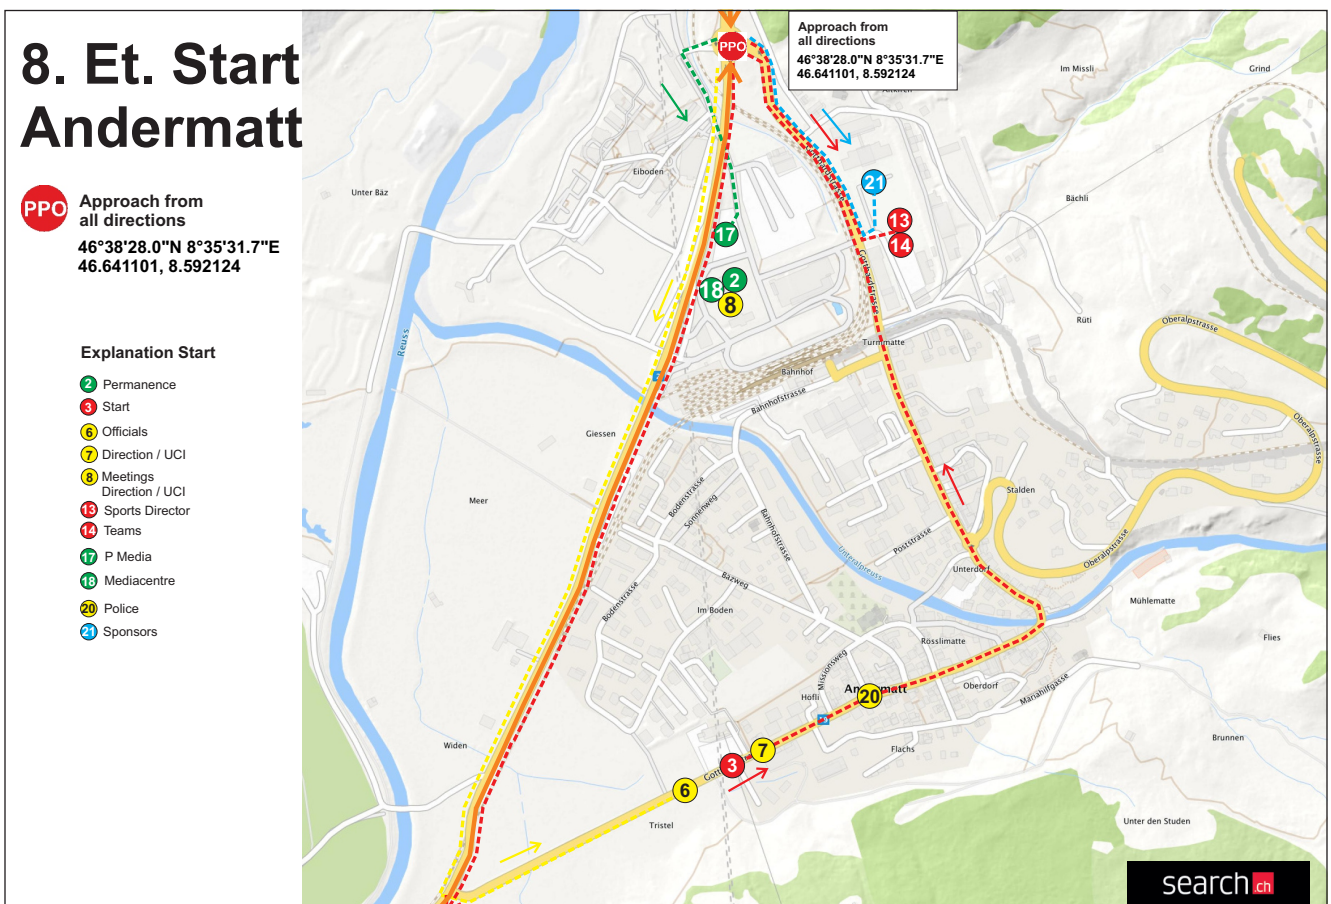

ROUTE & TRAFFIC PLAN ANDERMATT