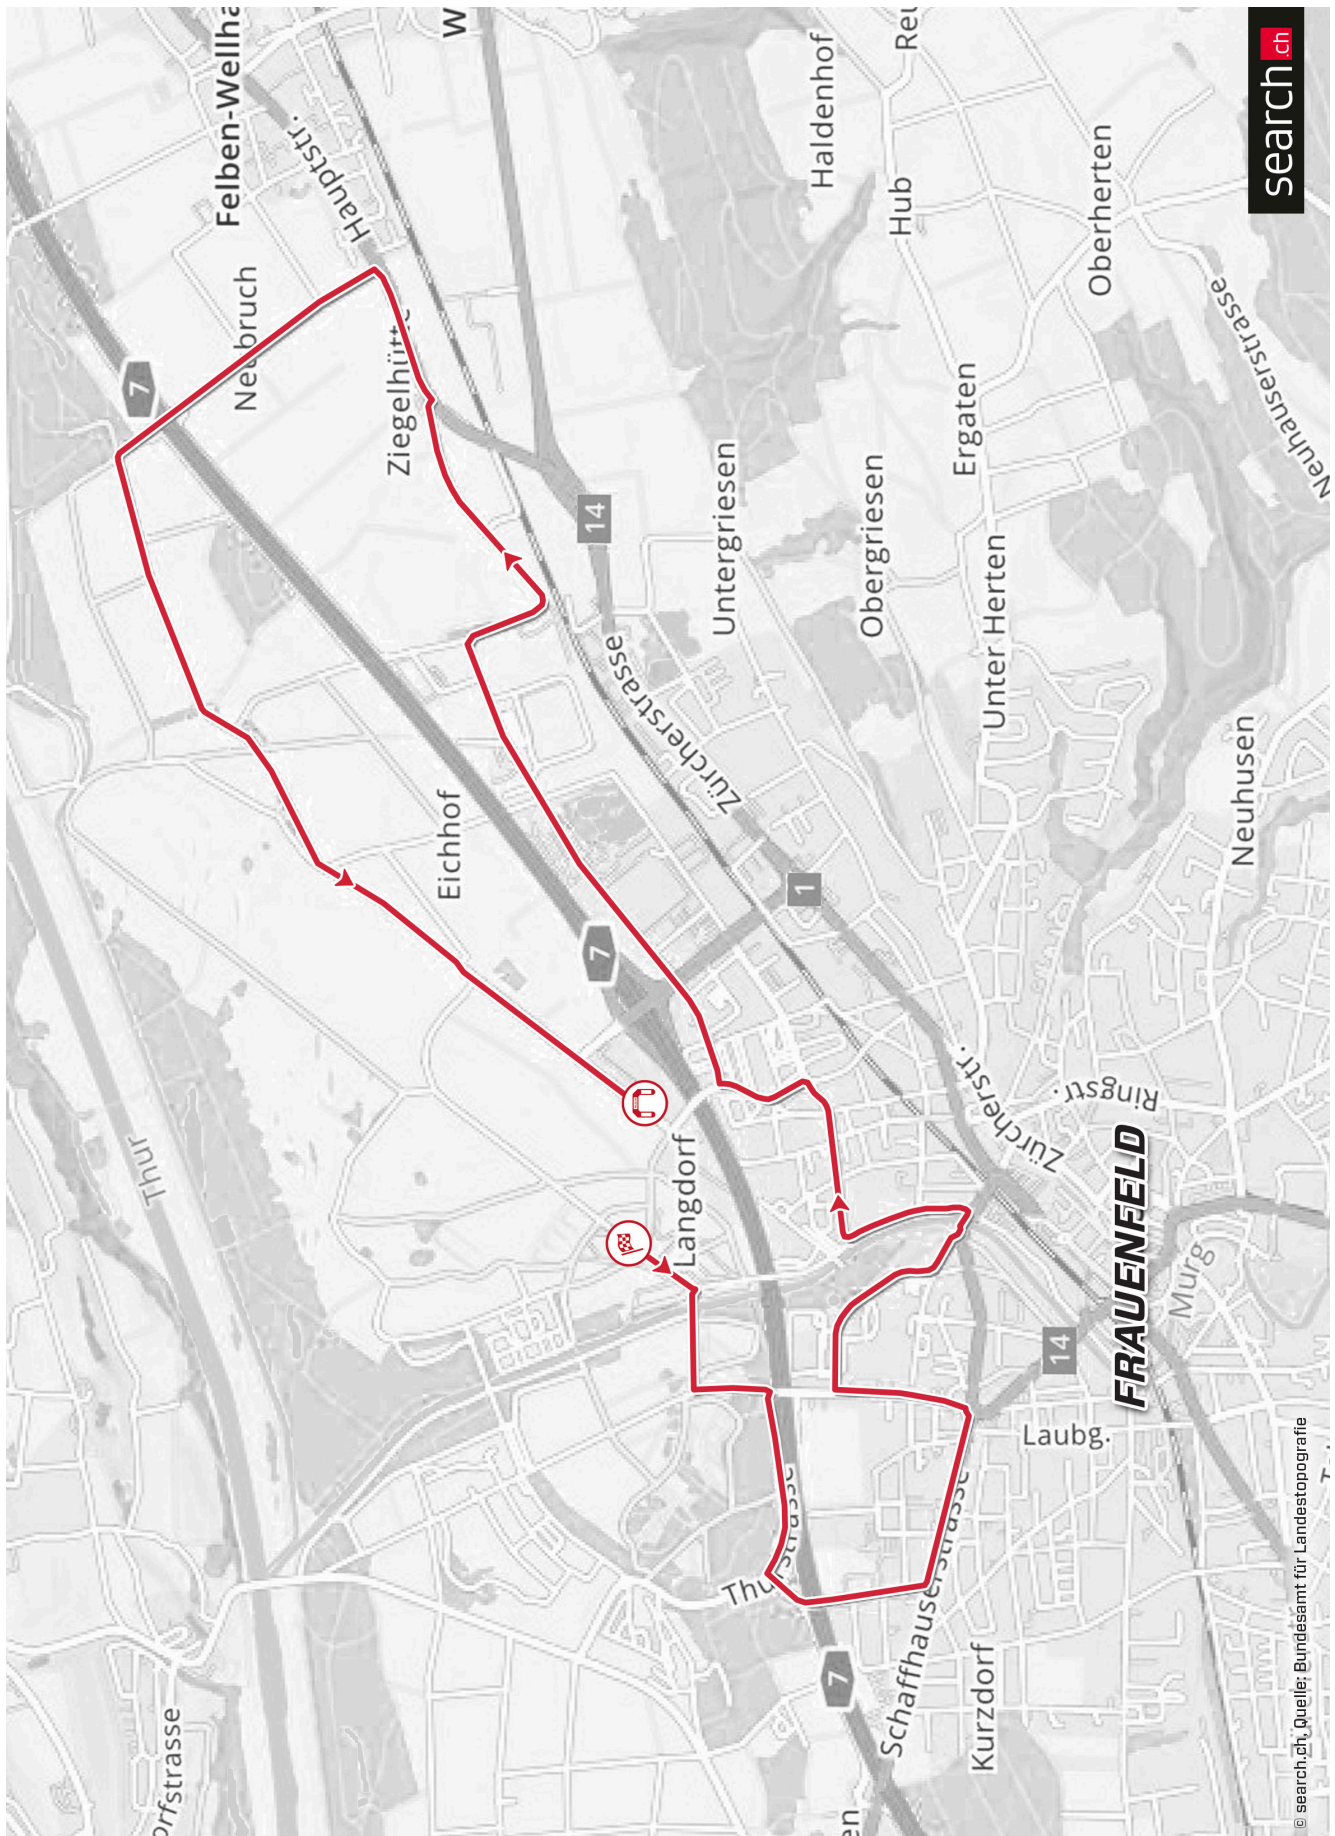

1ST STAGE FRAUENFELD - FRAUENFELD