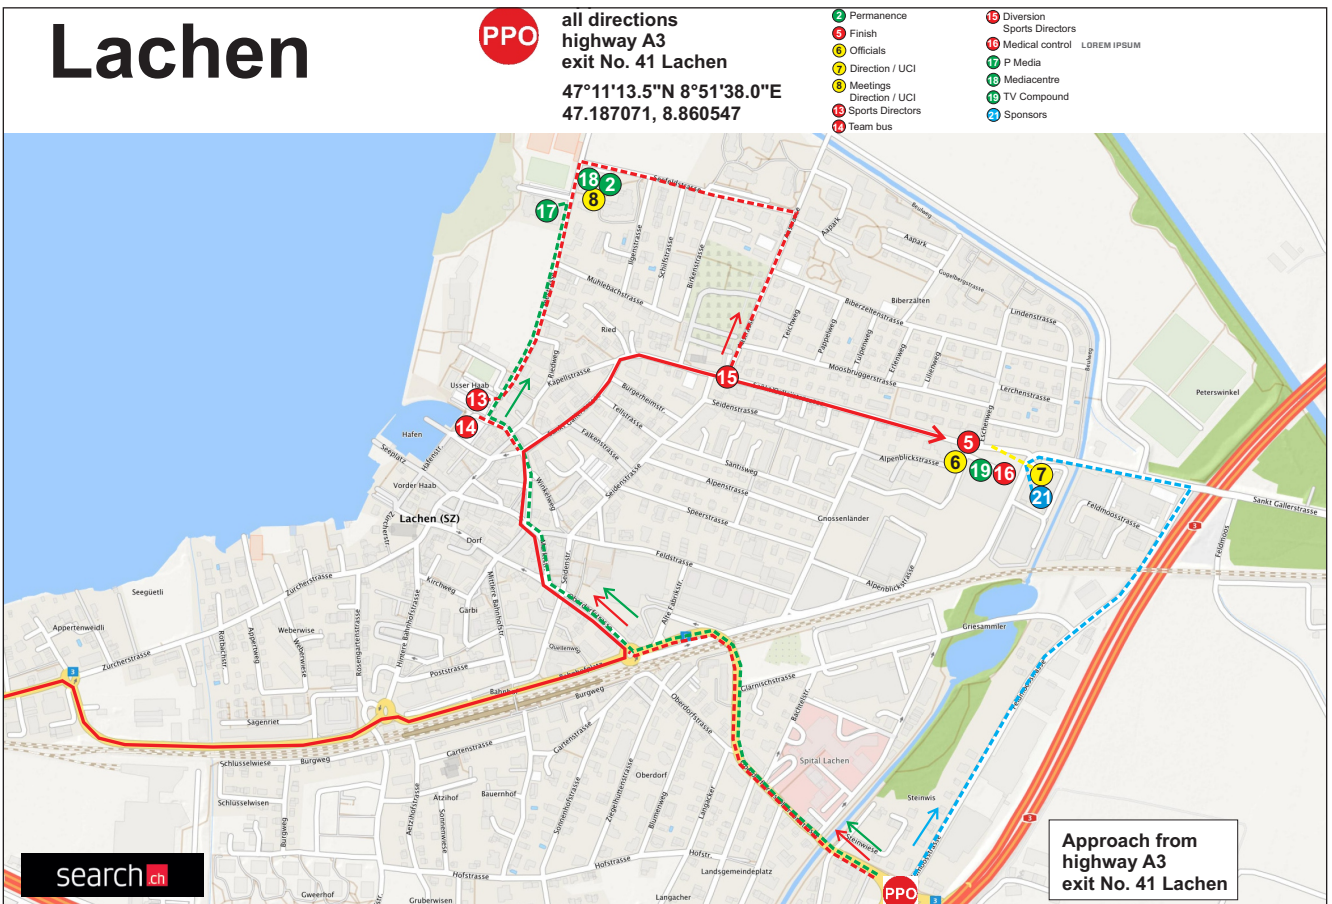

ROUTE & TRAFFIC PLAN LACHEN