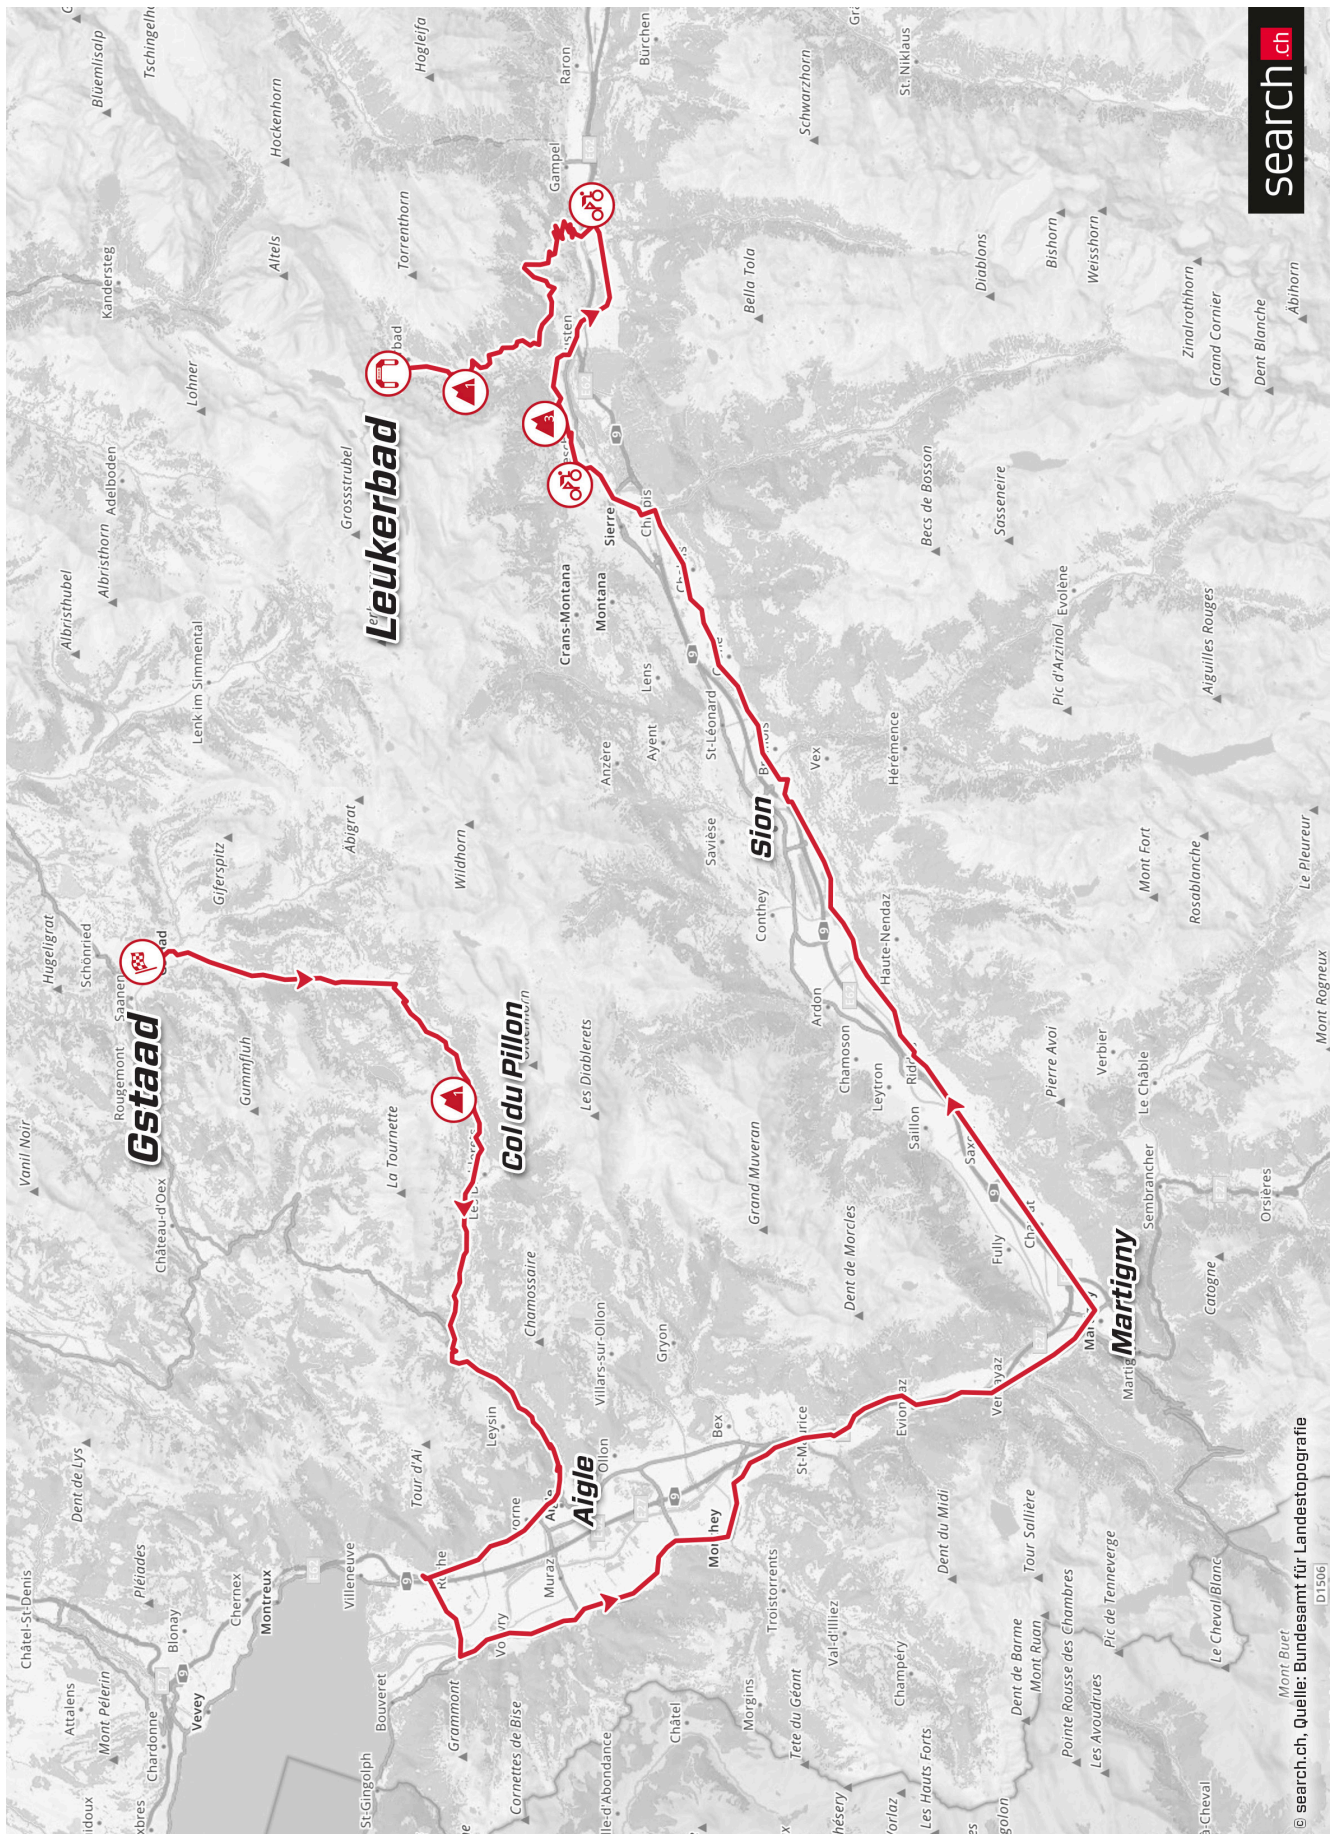

# 5<sup>TH</sup> STAGE GSTAAD – LEUKERBAD