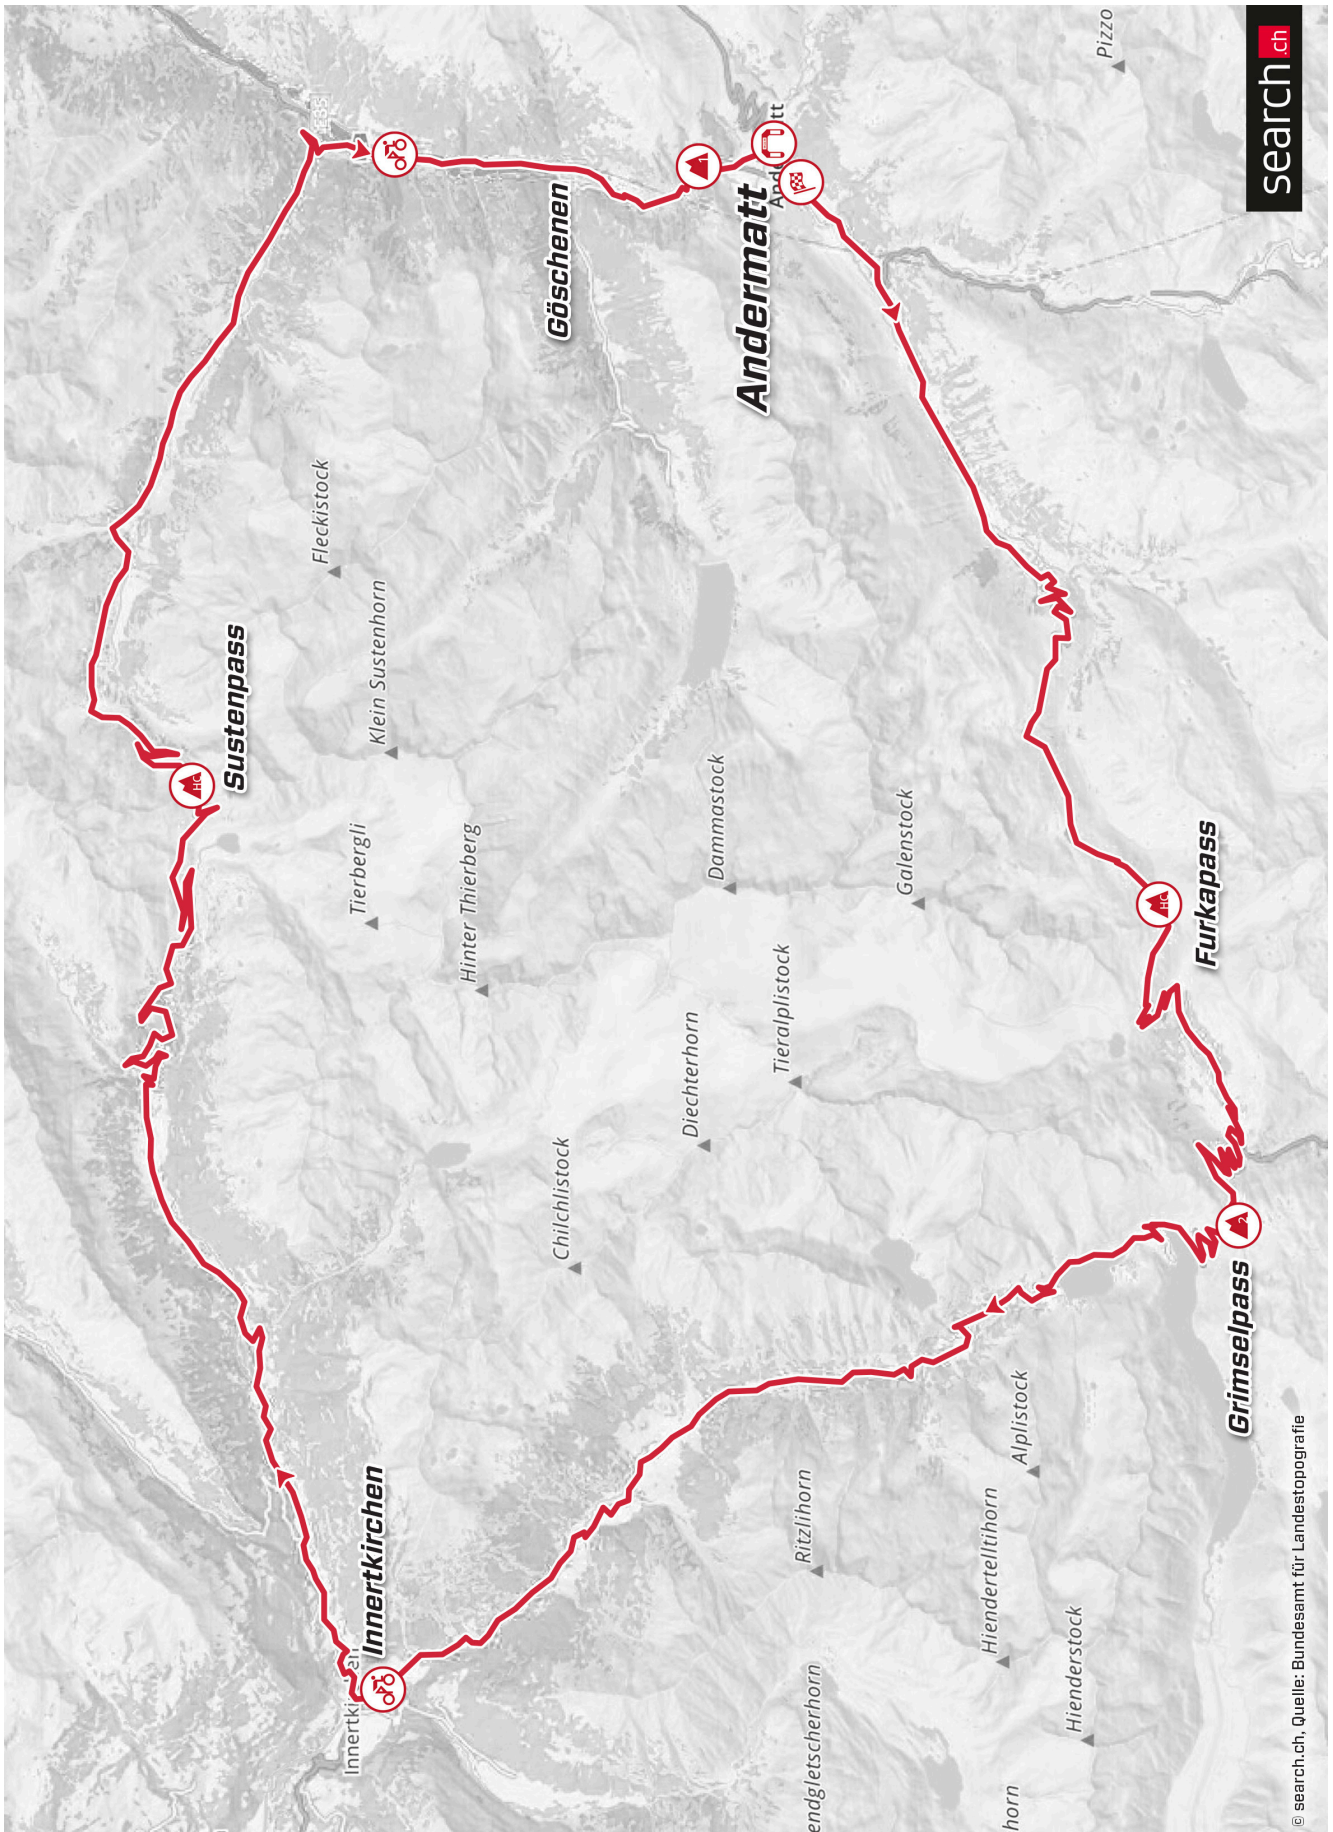

8TH STAGE ANDERMATT – ANDERMATT

© search.ch, Quelle: Bundesamt für Landestopografie