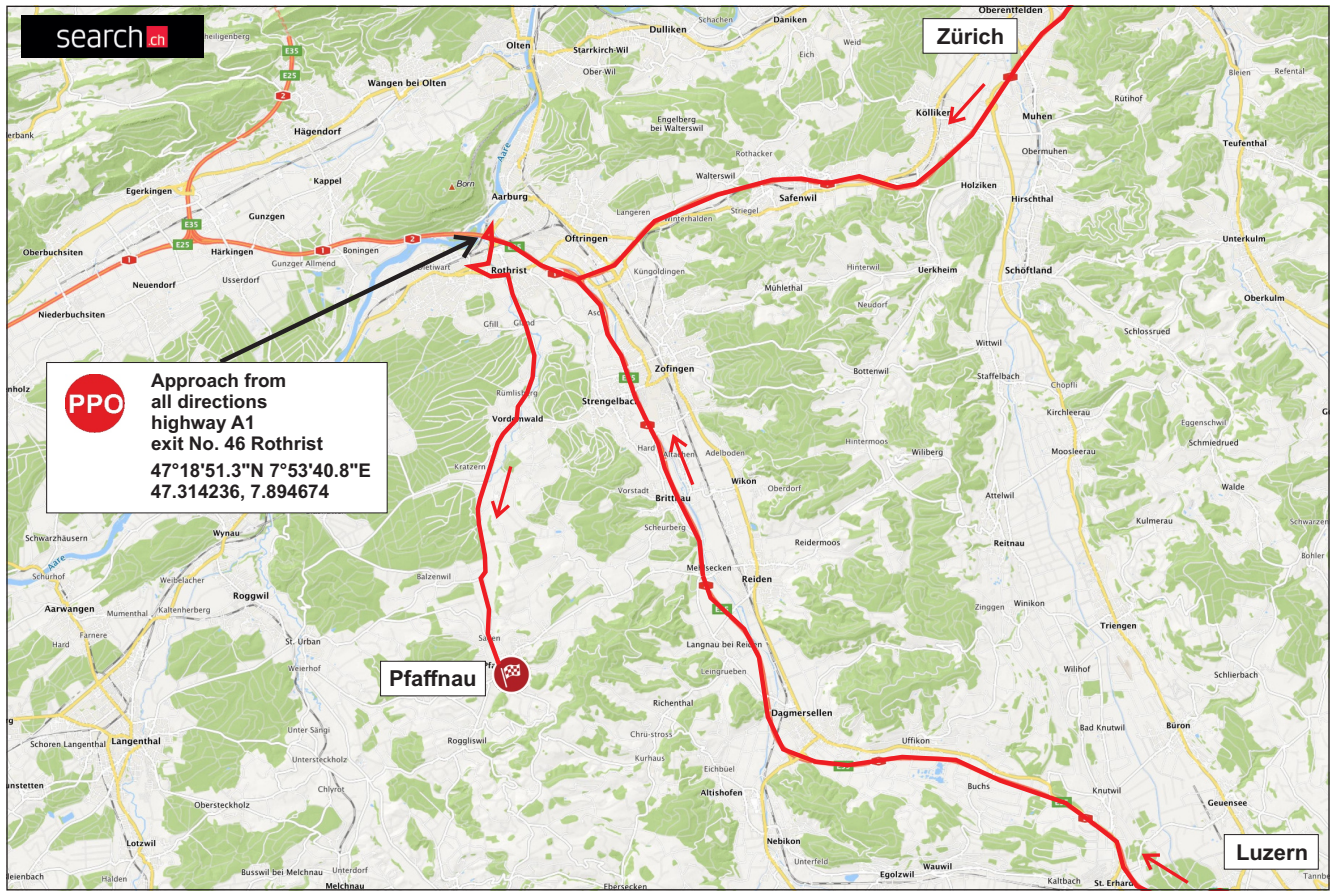

ROUTE & TRAFFIC PLAN PFAFFNAU