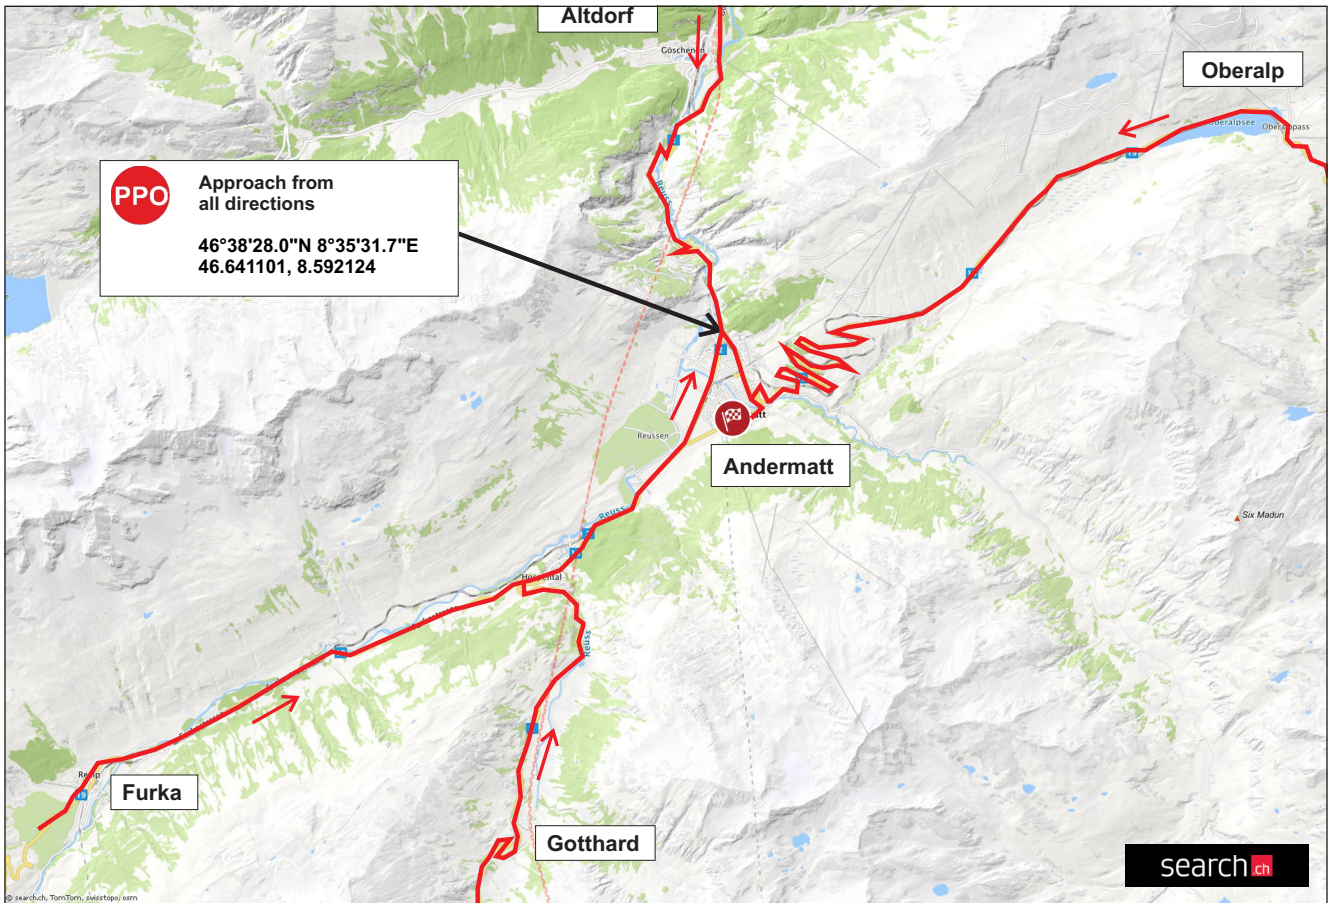

ROUTE & TRAFFIC PLAN ANDERMATT