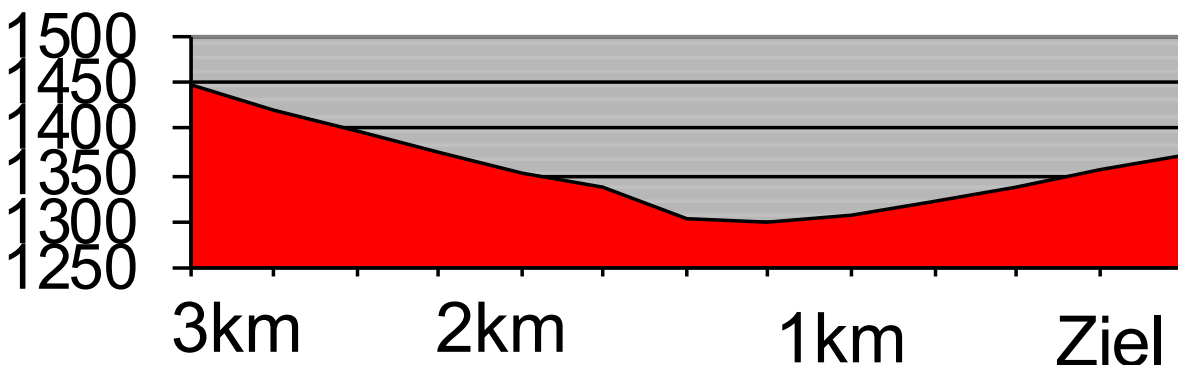

GPS DATA

PPO Start	46.478128, 7.282332	46°28'41.3"N 7°16'56.4"E
Start	46.47667, 7.28352	46°28'36.0"N 7°17'00.7"E
PPO Finish	46.311707, 7.638451	46°18'42.2"N 7°38'18.4"E
Finish	46.37979, 7.62589	46°22'47.2"N 7°37'33.2"E

LAST 3 KILOMETERS