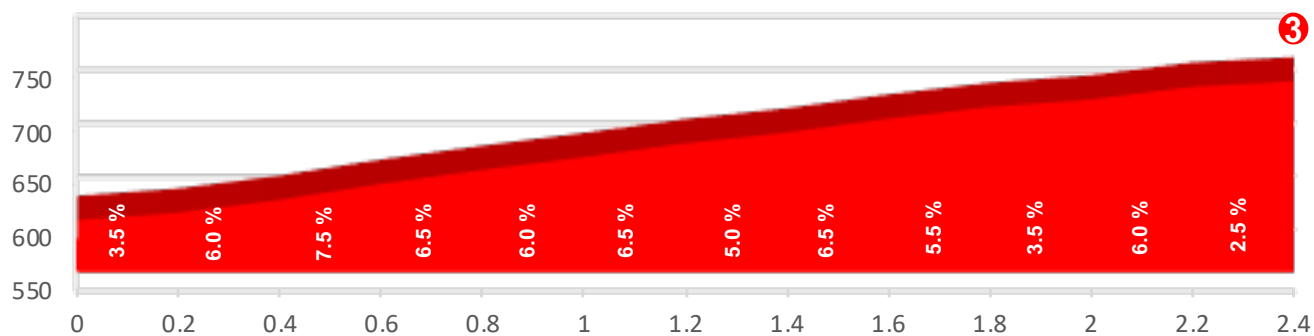

### LEUKERBAD

Length: 19.0 km    Ø Gradient in %: 4.5