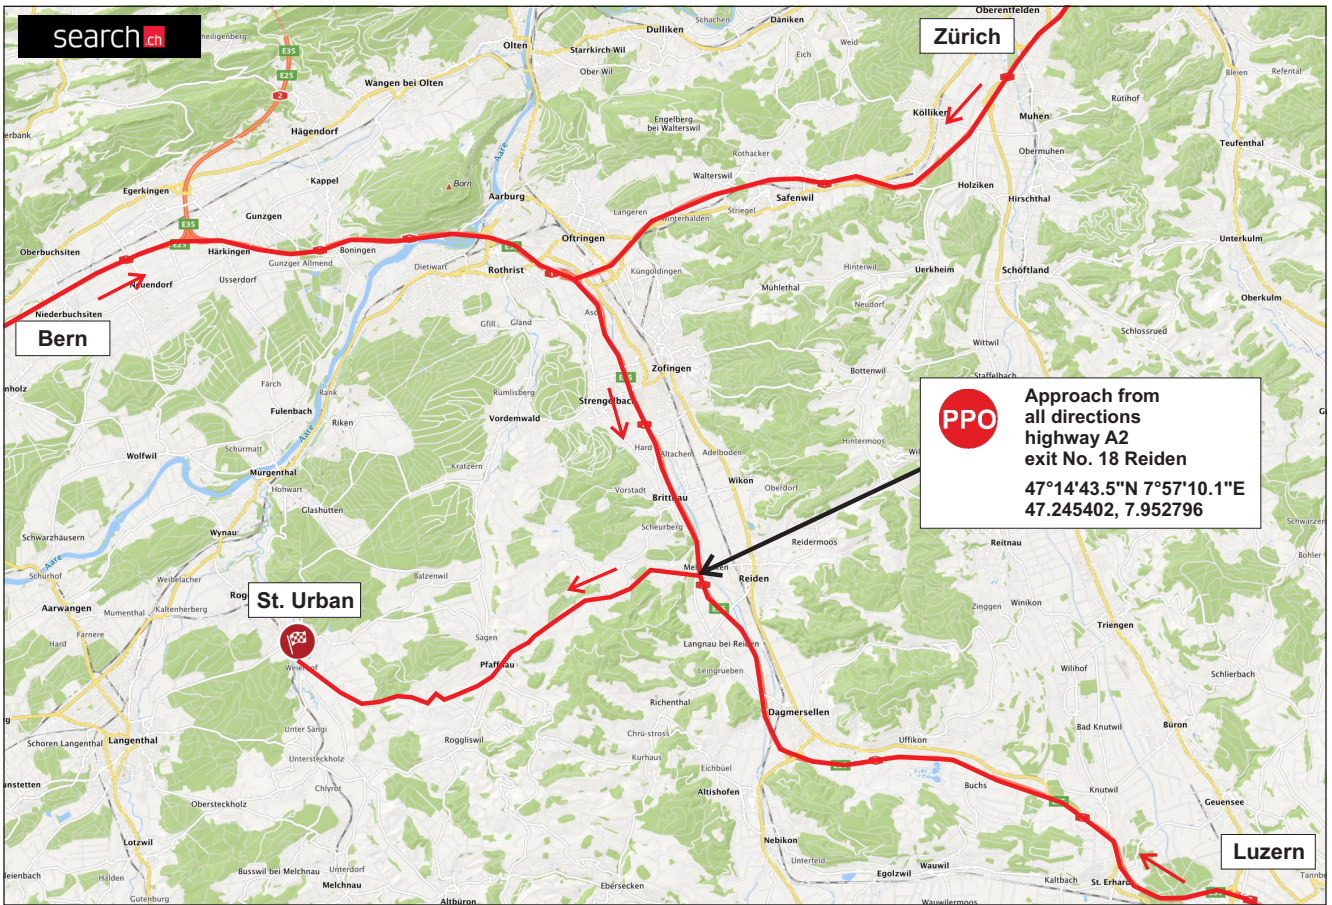

ROUTE & TRAFFIC PLAN ST. URBAN