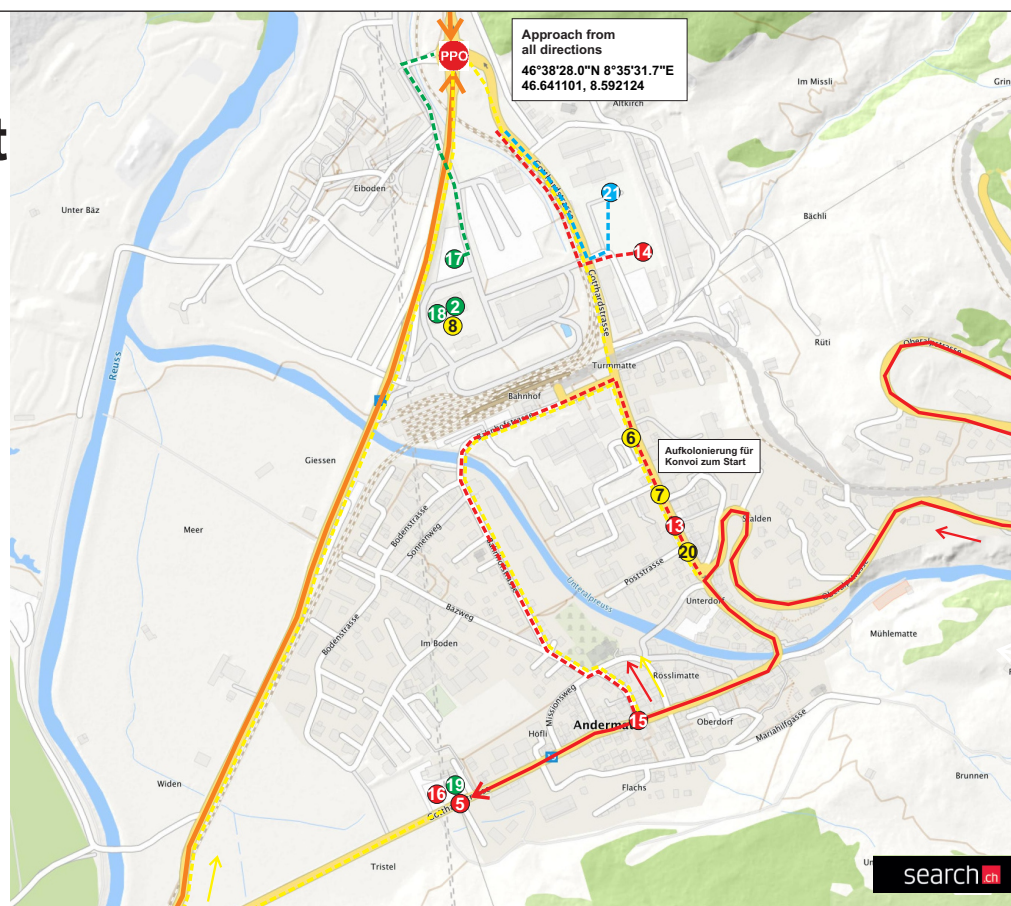

Explanation Finish

- 2 Permanence
- 5 Finish
- 6 Officials
- 7 Direction / UCI
- 8 Meetings
- 9 Direction / UCI
- 13 Sports Director
- 14 Teams
- 15 Diversion Sports Directors
- 16 Medical control
- 17 P Media
- 18 Mediacentre
- 19 TV Compound
- 20 Police
- 21 Sponsors