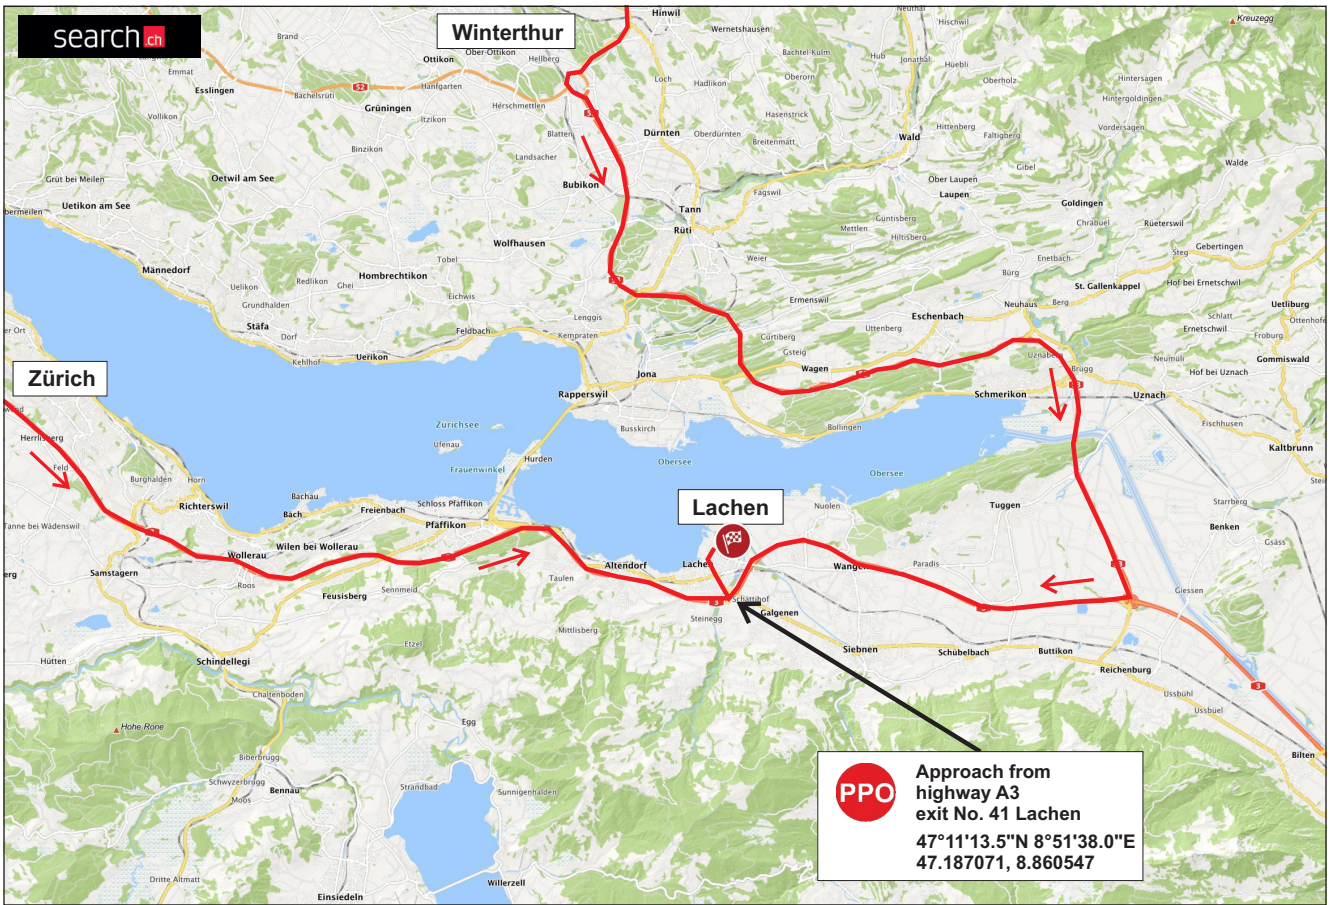

ROUTE & TRAFFIC PLAN LACHEN