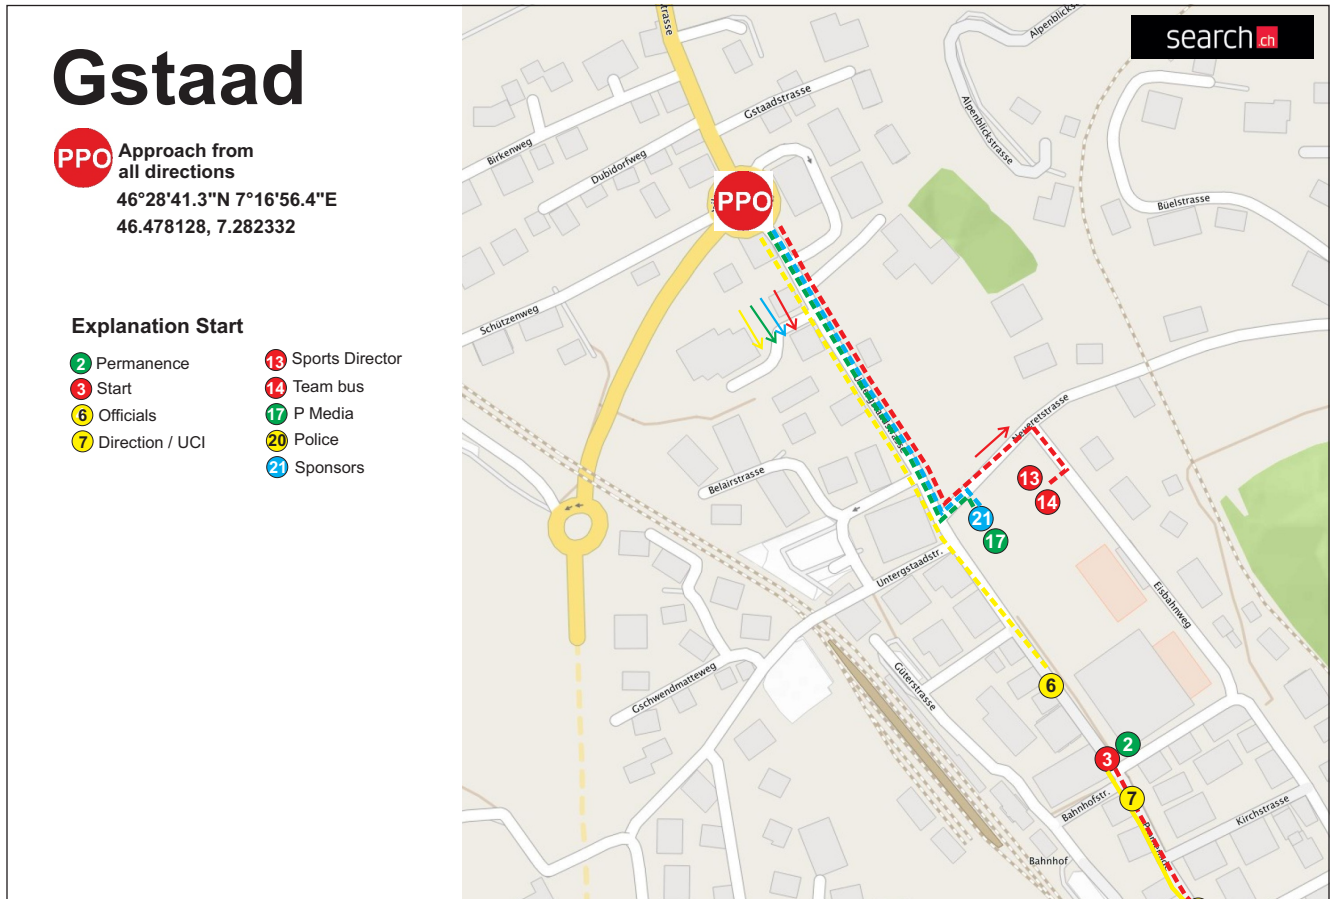

ROUTE & TRAFFIC PLAN GSTAAD