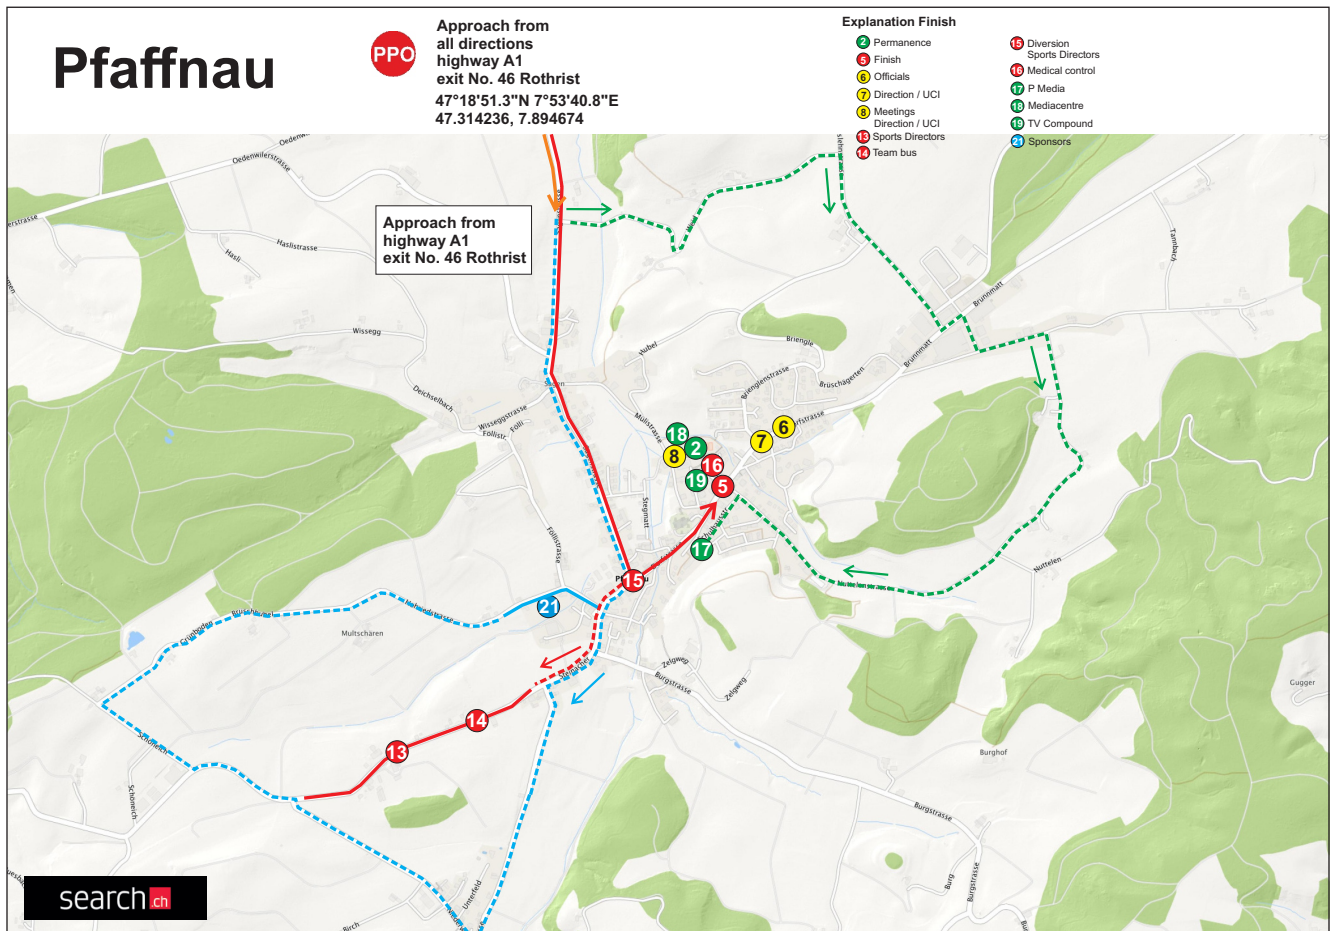

ROUTE & TRAFFIC PLAN PFAFFNAU