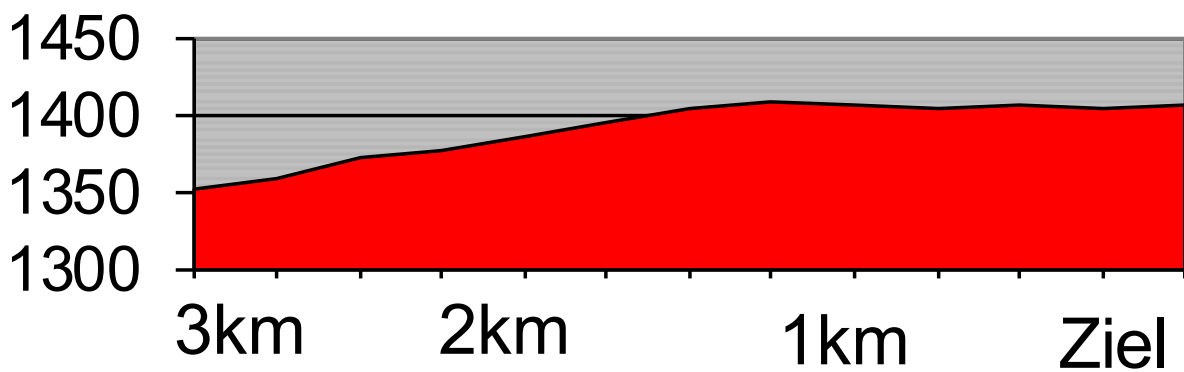

GPS DATA

PPO Start	46.397157, 8.131996	46°23'49.8"N 8°07'55.2"E
Start	46.40419, 8.13578	46°24'15.1"N 8°08'08.8"E
PPO Finish	46.677642, 8.760538	46°40'39.5"N 8°45'37.9"E
Finish	46.67912, 8.77224	46°40'44.8"N 8°46'20.1"E

LAST 3 KILOMETERS