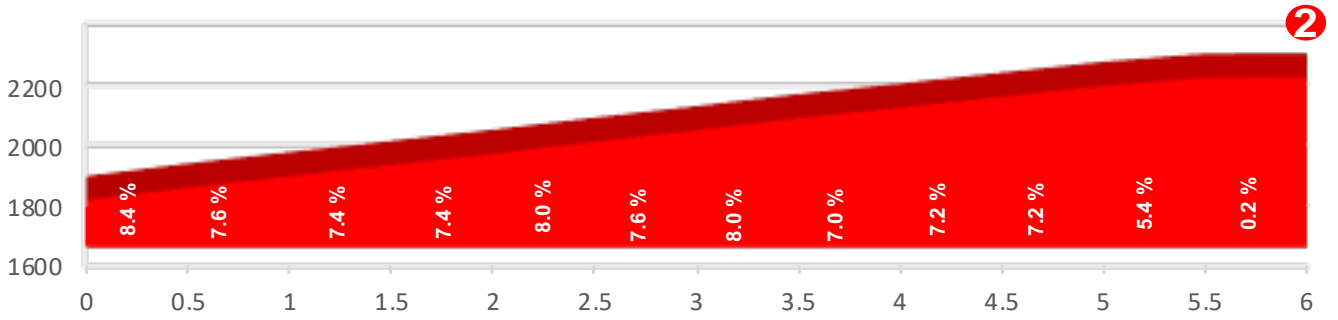

GRIMSELPASS

Length: 6.0 km   Ø Gradient in %: 6.8%