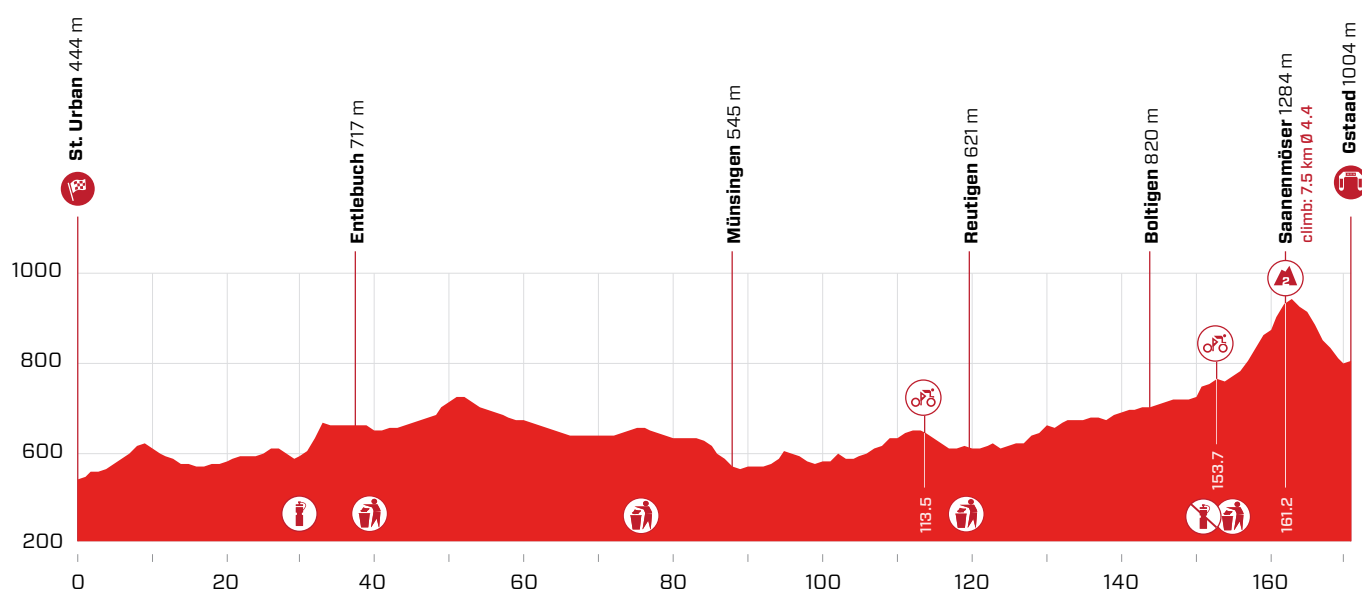

RACE SCHEDULE

Ascent	▲ 2096 m	Total time	4 h 08 min
Descent	▼ 1540 m	Average speed	41 km/h

m ü. M.	km	km	Location	Average speed km/h
				39.5 | 41.5 | 43.5

	Neutralisation 1.1 km		Kantonsstrasse		13:10	13:10	13:10	
	444	0.0	171.0	Kantonsstrasse	Road Island	13:12	13:12	13:12
	532	5.7	165.3	Altbüron		13:20	13:20	13:20
	567	6.7	164.3	Grossdietwil		13:22	13:22	13:21
	650	9.9	161.1	Fischbach		13:27	13:26	13:25
	595	11.5	159.5	Zell	Road Island 2x	13:29	13:28	13:27
	591	12.0	159.0	St. Urbanstrasse	Railroad crossing	13:29	13:29	13:28
	591	12.1	158.9	Roundabout left, Luzernstrasse	Road Island	13:30	13:29	13:28
	582	12.9	158.1	Briseck		13:31	13:30	13:29
	552	15.1	155.9	Gettnau	Road Island	13:34	13:33	13:32
	540	16.6	154.4	Roundabout right, Gettnauerstrasse		13:36	13:35	13:33
	541	18.5	152.5	Willisau		13:38	13:37	13:36
	542	18.6	152.4	Roundabout straight, Ettiswilerstr.	Traffic divider 3x	13:38	13:37	13:36
	551	19.2	151.8	Roundabout straight, Menznauerstr.		13:39	13:38	13:37
	553	19.8	151.2	Roundabout straight, Menznauerstr.	Road Island 6x	13:40	13:39	13:38
	582	22.5	148.5	Daiwil	Road Island 7x	13:44	13:43	13:41
	591	25.0	146.0	Willisauerstr.	Railroad crossing	13:48	13:46	13:44
	591	25.1	145.9	Menznau	Road Island 3x	13:48	13:46	13:45
	616	28.3	142.7	Wolhusen	Road Island	13:52	13:51	13:49
	588	29.1	141.9	Menznauerstr.	Railroad crossing	13:54	13:52	13:50
	571	29.6	141.4	Roundabout right, Entlebucherstr.	Road Island	13:54	13:52	13:50
	724	34.0	137.0	Ebnet	Road Island	14:02	14:00	13:58
	728	36.9	134.1	Entlebuch	Road Island 2x	14:07	14:04	14:02