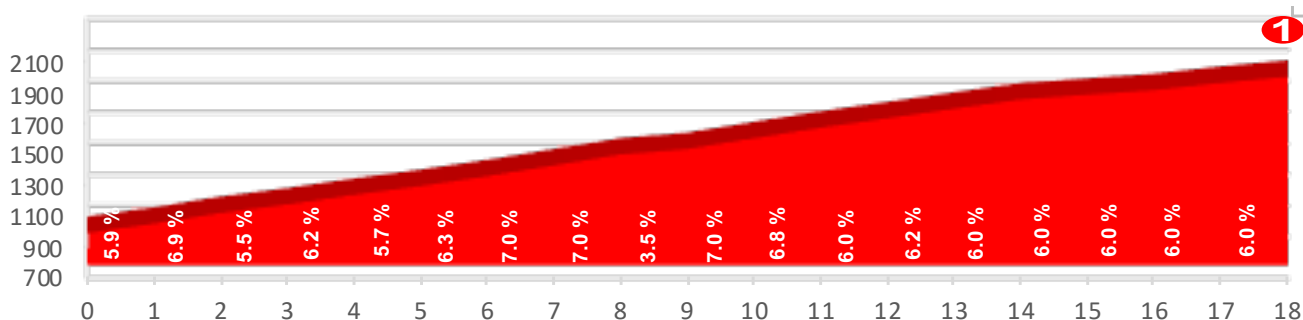

LUKMANIERPASS

Length: 18.0 km   Ø Gradient in %: 5.6