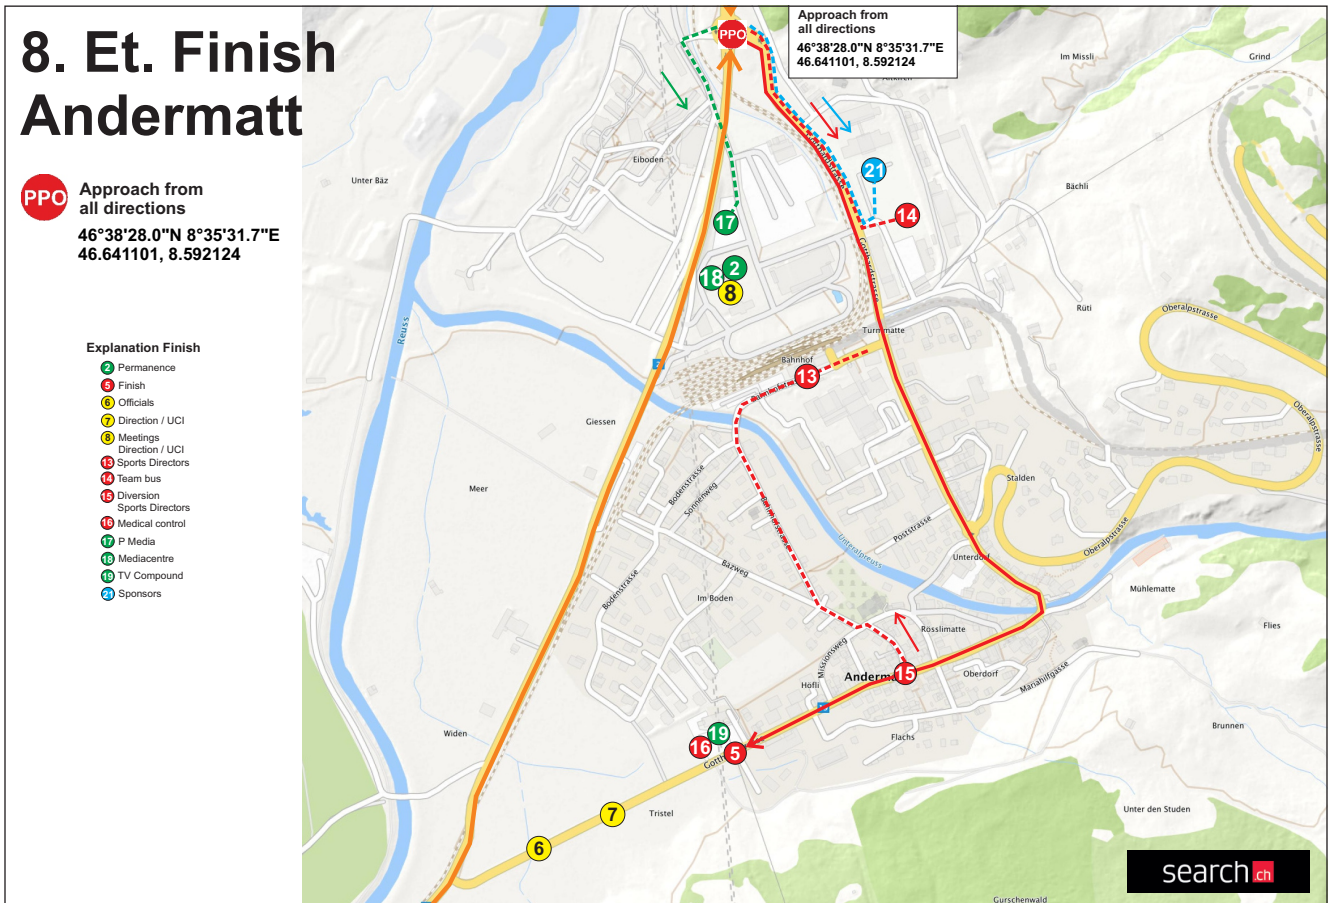

TRAFFIC PLAN ANDERMATT

Key - Race schedule

	Start				
	GPM Kat. HC		Finish		bumps
	GPM Kat. 1		search.ch Sprint		Tunnel
	GPM Kat. 2		Feeding zone		Railroad crossing
	GPM Kat. 3		Intermediate time		Narrowing road