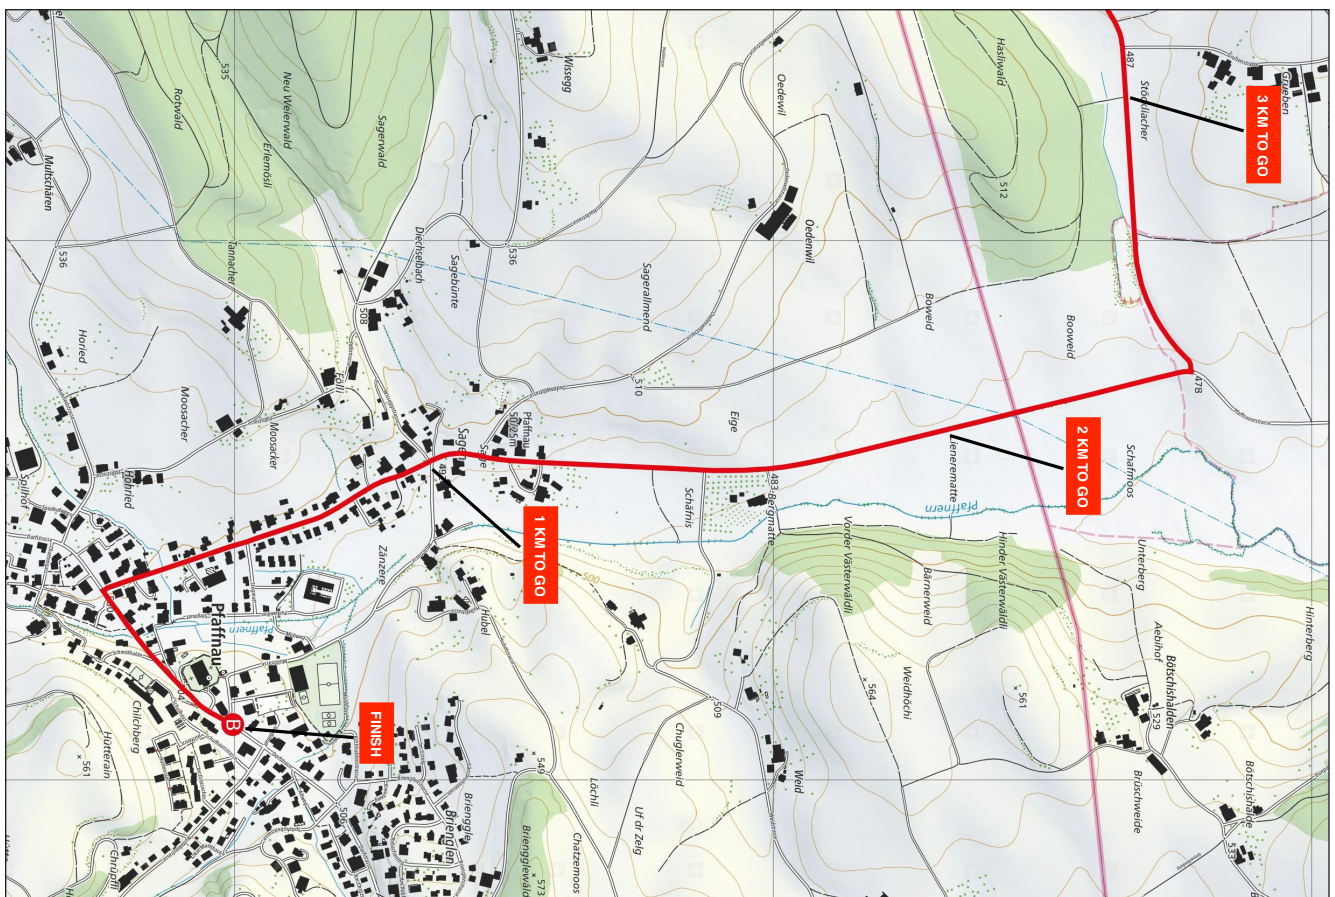

GPS DATA

PPO Start	47.187071, 8.860547	47°11'13.5"N 8°51'38.0"E
Start	47.19403, 8.85203	47°11'38.5"N 8°51'07.3"E
PPO Finish	46.932105, 7.126942	47°18'51.3"N 7°53'40.8"E
Finish	47.314236, 7.894674	47°13'44.1"N 7°53'58.1"E

LAST 3 KILOMETERS