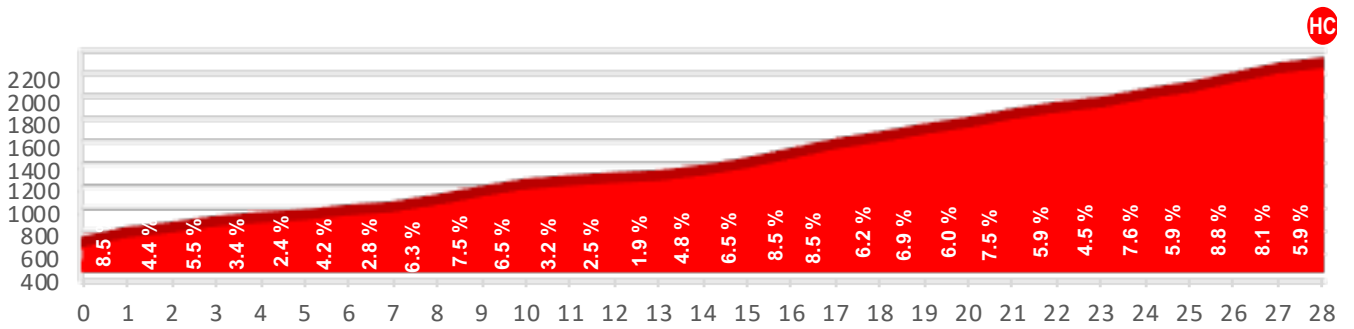

## ⚠ FURKAPASS

Length: 11.5 km      Ø Gradient in %: 7.6%

**GRIMSELPASS**

Length: 6.0 km    Ø Gradient in %: 6.8%

**SUSTENPASS**

Length: 28.0 km    Ø Gradient in %: 5.7%

**SCHÖLLENEN**

Length: 7.8 km    Ø Gradient in %: 6.5%