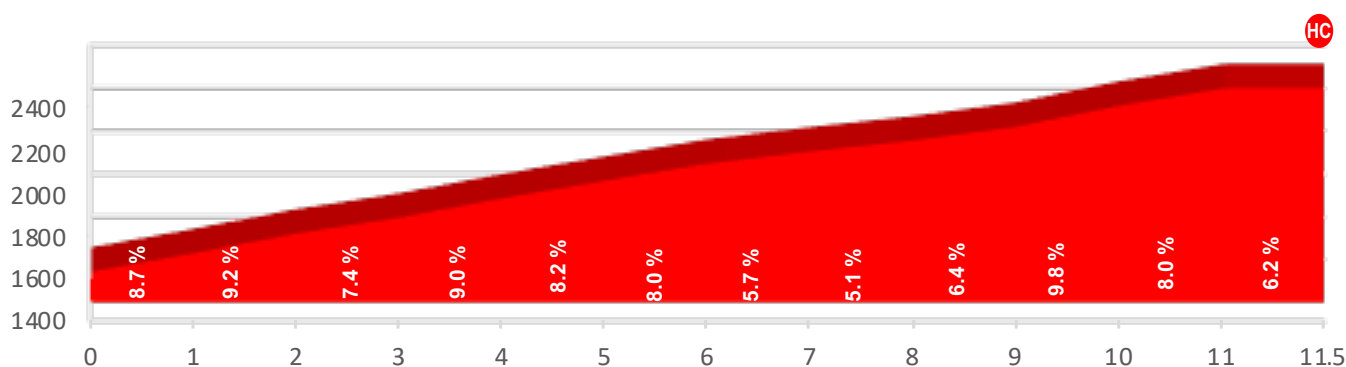

⚠ FURKAPASS

Length: 11.5 km   Ø Gradient in %: 7.6%