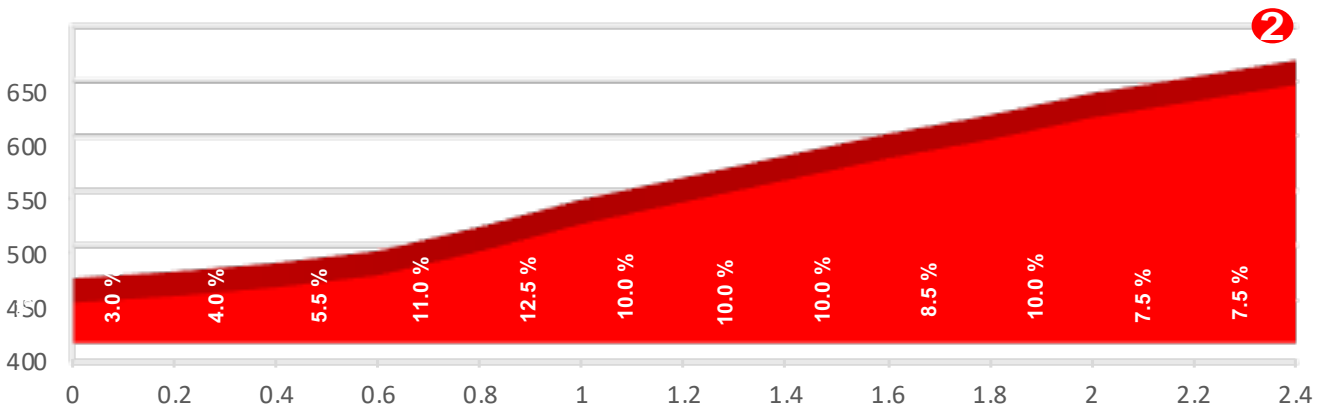

STEINEGGSTRASSE

Length: 2.4 km   Ø Gradient in %: 8.3