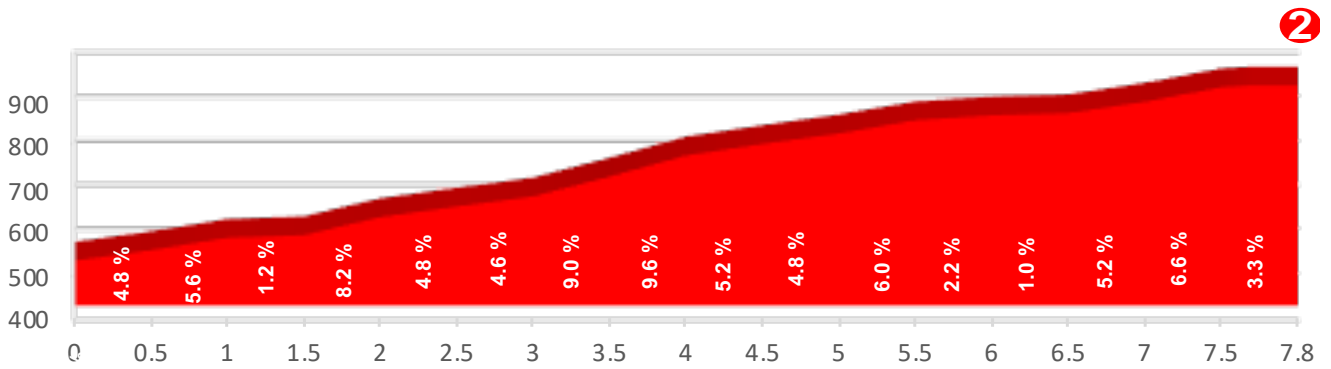

OBERRICKEN

Length: 7.8 km   Ø Gradient in %: 5.1