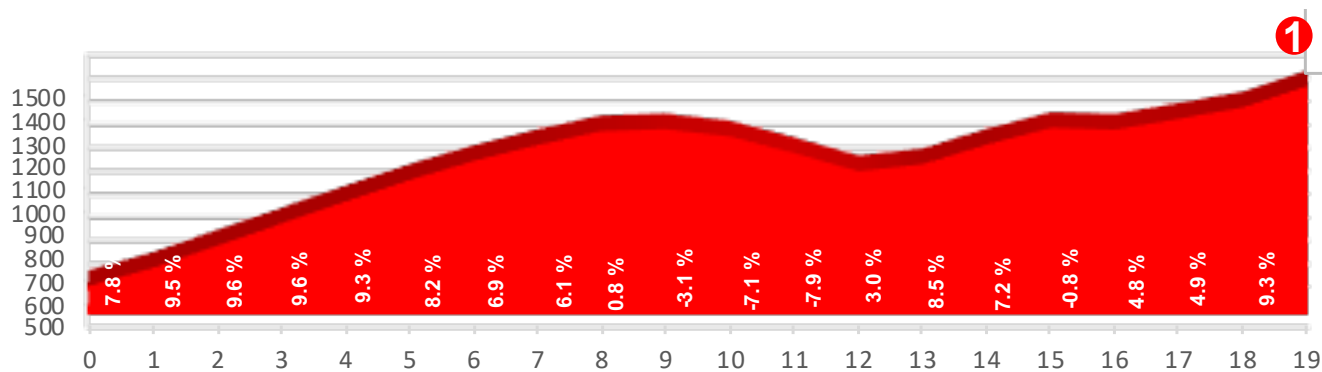

LEUKERBAD

Length: 19.0 km   Ø Gradient in %: 4.5