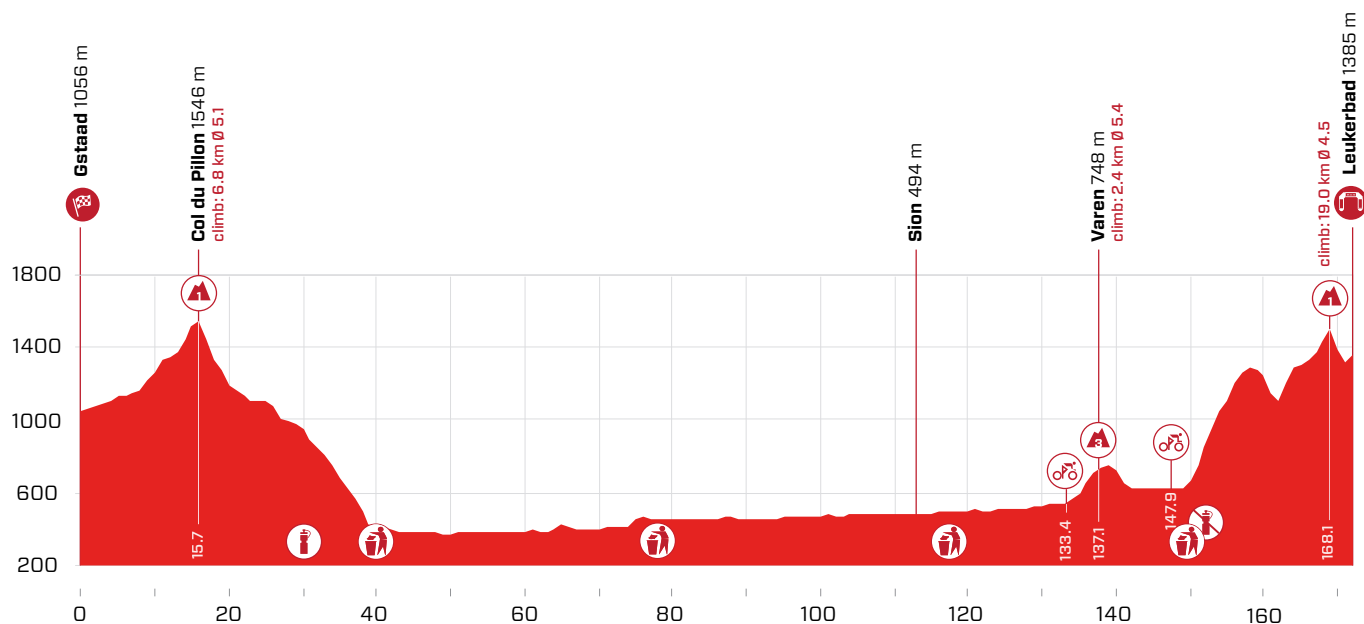

RACE SCHEDULE

Ascent	▲ 2850 m	Total time	4 h 12 min
Descent	▼ 2521 m	Average speed	41 km/h

m ü. M.	km	km	Location	Average speed km/h
				39 | 41 | 43

	Neutralisation 1.5 Km		Untergstaadstrasse - Promenade - Lauenenstrasse - Gsteigstrasse		13:05	13:05	13:05	
	1056	0.0	171.8	Gsteigstrasse, Talstation Höhi Wispele		13:08	13:08	13:08
	1126	4.9	166.9	Feutersoey	Road Island 2x	13:15	13:14	13:14
	1180	8.6	163.2	Gsteig	Road Island	13:19	13:19	13:18
	1190	9.0	162.8	Pillonstrasse	Beginning of the slope	13:20	13:19	13:19
	1546	15.7	156.1	Col du Pillon	GPM	13:36	13:35	13:34
	1280	19.0	152.8	Les Diablerets		13:39	13:38	13:37
	1165	22.0	149.8	Vers l'Eglise		13:43	13:41	13:39
	1110	24.1	147.7	Le Rosex		13:45	13:43	13:41
	1080	27.9	143.9	Turn left, La Combaz		13:49	13:47	13:45
	432	39.2	132.6	Aigle		14:00	13:58	13:55
	432	39.3	132.5	Av. des Ormonts		14:00	13:58	13:55
	427	39.4	132.4	Turn right, Av. Des Glariers		14:00	13:58	13:56
	418	39.5	132.3	Roundabout right, Av. Des Glariers		14:01	13:58	13:56
	410	40.8	131.0	Roundabout straight, Route de Lausanne	Road Island & Litter Zone	14:02	14:00	13:57
	380	44.4	127.4	Roche		14:06	14:04	14:01
	379	44.5	127.3	Roundabout straight, Route du Simplon		14:07	14:04	14:01
	381	45.4	126.4	Roundabout straight, Route du Simplon		14:08	14:05	14:02
	382	45.8	126.0	Route du Simplon	Railroad crossing	14:09	14:06	14:03
	378	46.7	125.1	Roundabout right, H144		14:10	14:07	14:04
	377	48.7	123.1	Roundabout straight, H144		14:13	14:10	14:07
	387	50.9	120.9	Roundabout left, 21		14:16	14:12	14:09
	387	51.0	120.8	Roundabout straight, Route Cantonale		14:16	14:12	14:09
	378	52.8	119.0	Vouvry		14:18	14:15	14:12