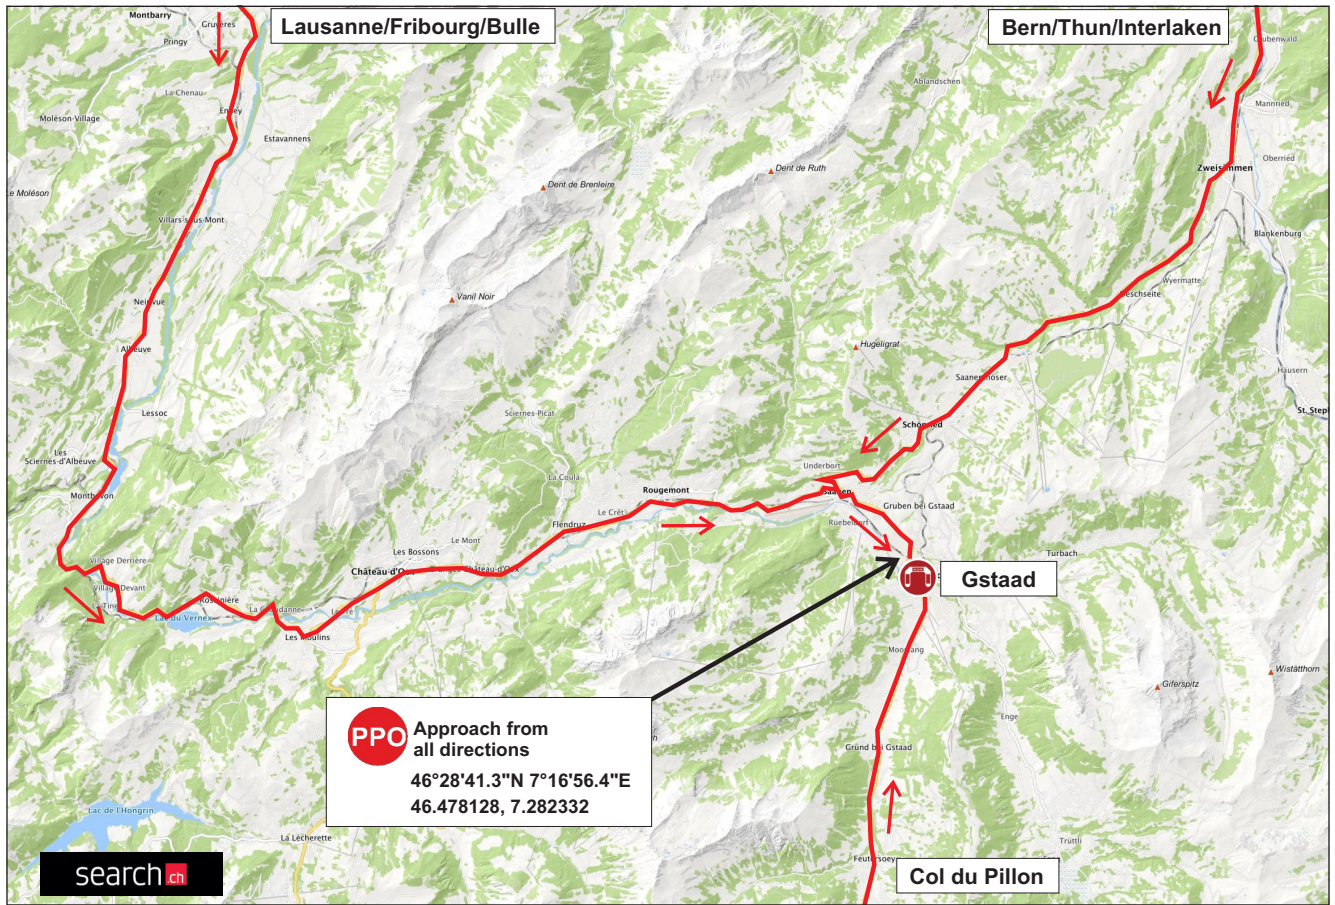

ROUTE & TRAFFIC PLAN GSTAAD