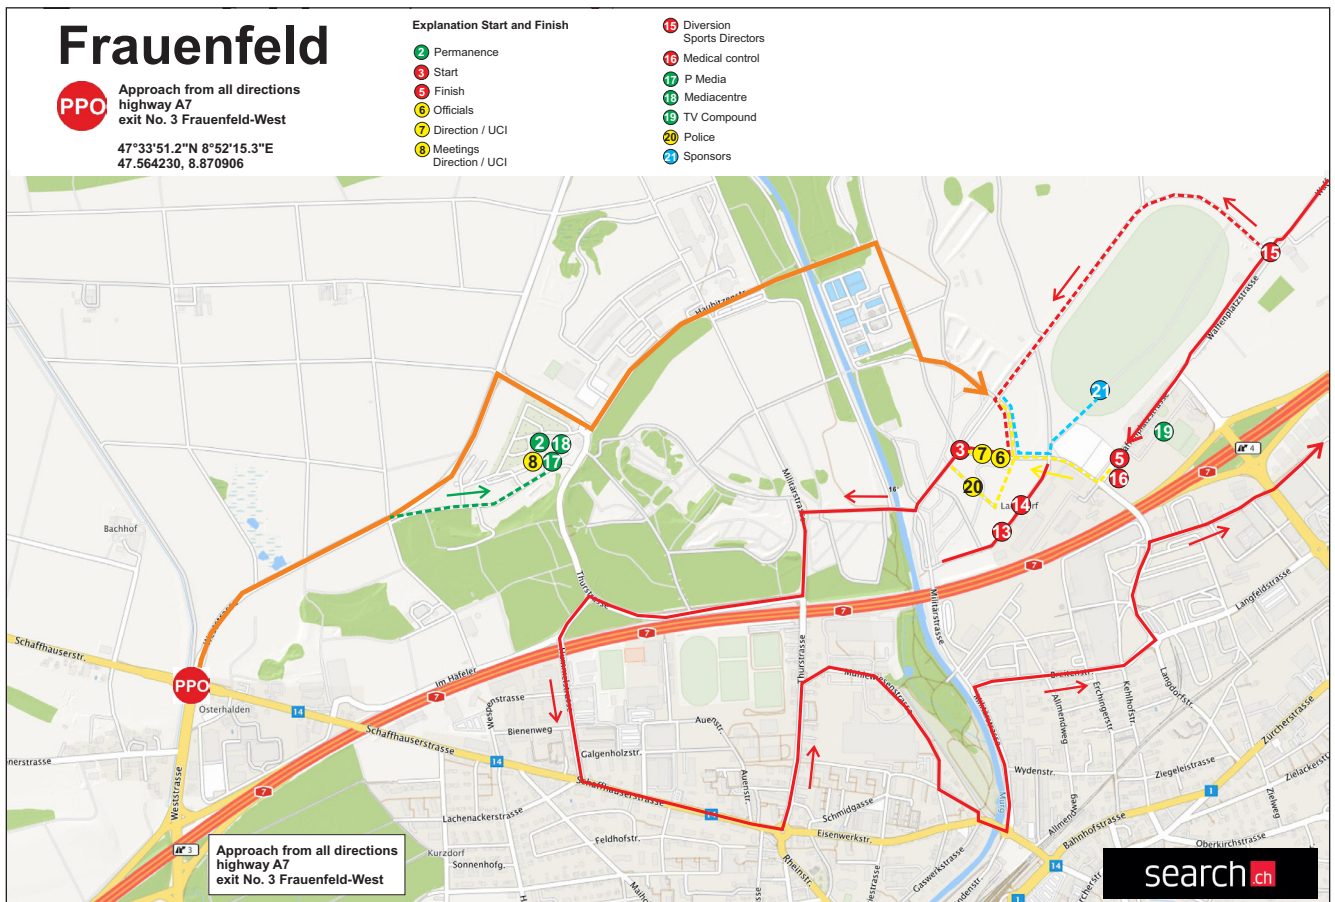

ROUTE & TRAFFIC PLAN FRAUENFELD