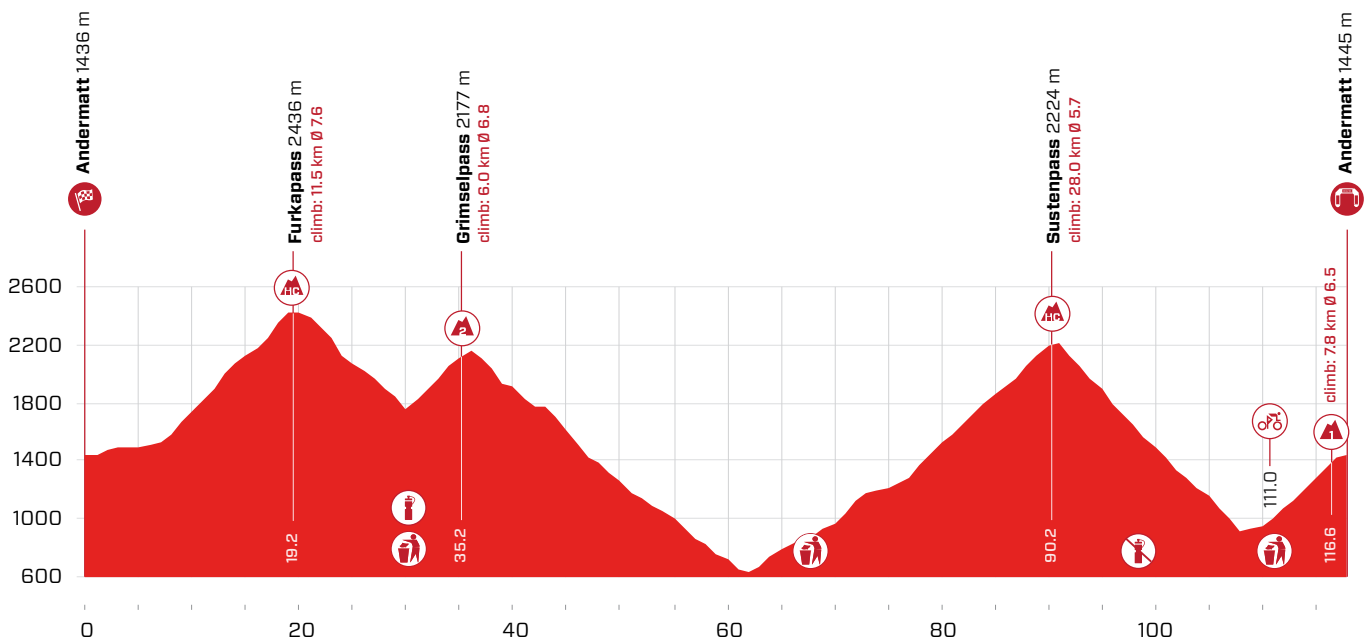

RACE SCHEDULE

Ascent	▲ 3608 m	Total time	3 h 29 min
Descent	▼ 3608 m	Average speed	34 km/h

m ü. M.	km	km	Location	Average speed km/h			
				32	34	36	
		2.8	Neutralisation				
			Gotthardstrasse				
1436	0.0	118.4	Official start, Gotthardstrasse	13:51	13:51	13:51	
1460	1.4	117.0	Turn right, Gotthardstrasse	13:52	13:52	13:52	
1460	1.5	116.9	Hospental	13:53	13:53	13:53	
1490	2.0	116.4	Turn right, Gotthardstrasse	13:54	13:53	13:53	
1498	2.1	116.3	Roundabout right, Furkastrasse	13:56	13:56	13:56	
1497	4.4	114.0	Zumdorf	13:57	13:56	13:56	
1499	4.6	113.8	Furkastrasse	Railroad crossing	13:58	13:58	13:57
1534	7.3	111.1	Realp		14:00	13:59	13:59
1537	7.6	110.8	Beginning of the slope		14:00	14:00	13:59
2436	19.2	99.2	Furkapass	GPM	14:37	14:35	14:32
2049	25.8	92.6		Railroad crossing	14:43	14:40	14:37
1768	30.1	88.3	Gletsch	Railroad crossing	14:47	14:43	14:40
1766	30.2	88.2	Turn right, Grimselstrasse	Beginning of the slope	14:47	14:43	14:40
2177	35.5	82.9	Grimselpass	GPM	15:04	14:59	14:55
1795	42.0	76.4		Tunnel 100m	15:09	15:04	15:00
1618	45.4	73.0		Tunnel 1km	15:12	15:07	15:03
1425	48.4	70.0		Tunnel 100m & Road Island	15:15	15:10	15:06
1311	49.9	68.5		Tunnel 300m	15:16	15:11	15:07
1120	53.5	64.9	Guttannen	Road Island 2x	15:20	15:15	15:10
1000	55.0	63.4	Hauptstrasse	Tunnel / strong right turn	15:21	15:16	15:11
915	56.6	61.8	Boden	Tunnel 2x	15:23	15:18	15:13
676	61.5	56.9	Innertkirchen	Road Island	15:28	15:23	15:17
660	62.1	56.3	Grimselstrasse	Search.ch Sprint	15:29	15:23	15:18