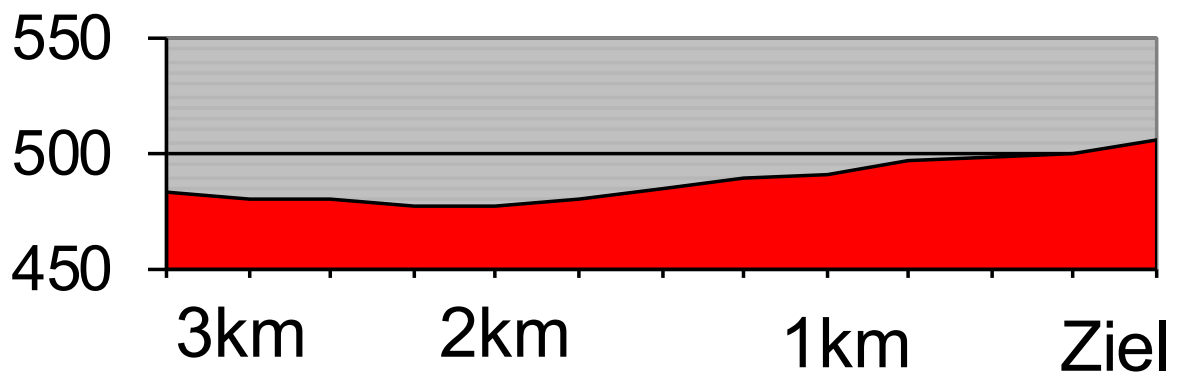

GPS DATA

PPO Start	47.187071, 8.860547	47°11'13.5"N 8°51'38.0"E
Start	47.19403, 8.85203	47°11'38.5"N 8°51'07.3"E
PPO Finish	46.932105, 7.126942	47°18'51.3"N 7°53'40.8"E
Finish	47.314236, 7.894674	47°13'44.1"N 7°53'58.1"E

LAST 3 KILOMETERS