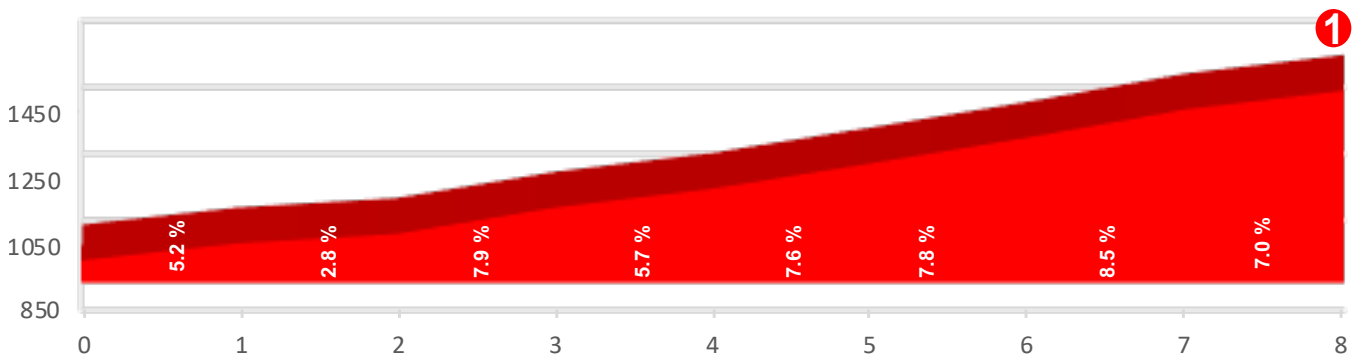

## ⚠ FURKAPASS

Length: 11.5 km      Ø Gradient in %: 7.6%

**GRIMSELPASS**

Length: 6.0 km    Ø Gradient in %: 6.8%

**SUSTENPASS**

Length: 28.0 km    Ø Gradient in %: 5.7%

**SCHÖLLENEN**

Length: 7.8 km    Ø Gradient in %: 6.5%