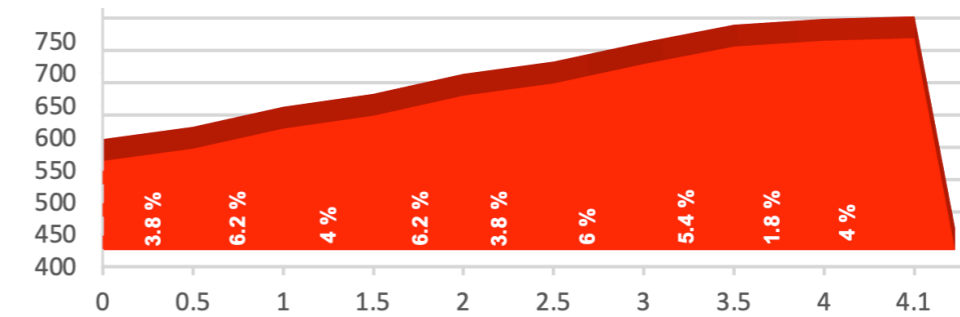

PFANNENSTIEL
Length: 4.1 km Ø Gradient in %: 4.6

KÜSNACHTER BERG
Length: 2.8 km Ø Gradient in %: 7.3

GPS DATA

PPO

FEEDZONE

LAST 3 KILOMETERS

2ND STAGE KÜSSNACHT - AESCH

ROUTE & TRAFFIC PLAN KÜSNACHT