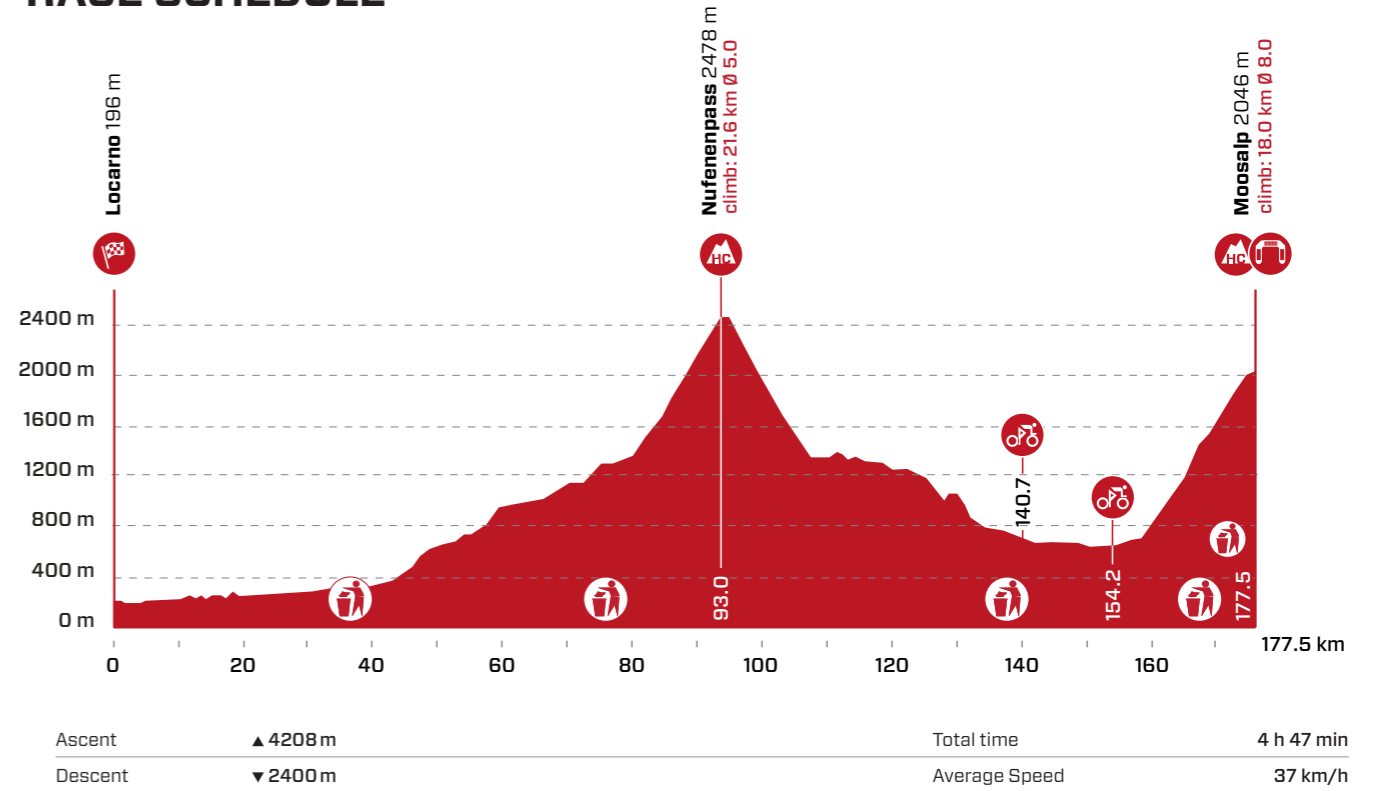

Length: 2.4 km Ø Gradient in %: 8.2

ROUTE & TRAFFIC PLAN NOVAZZANO

6th STAGE LOCARNO – MOOSALP

ROUTE & TRAFFIC PLAN LOCARNO

RACE SCHEDULE

m ü. M.	km	km	Location	Advertising convoy	Average speed km/h
				35	37
					39