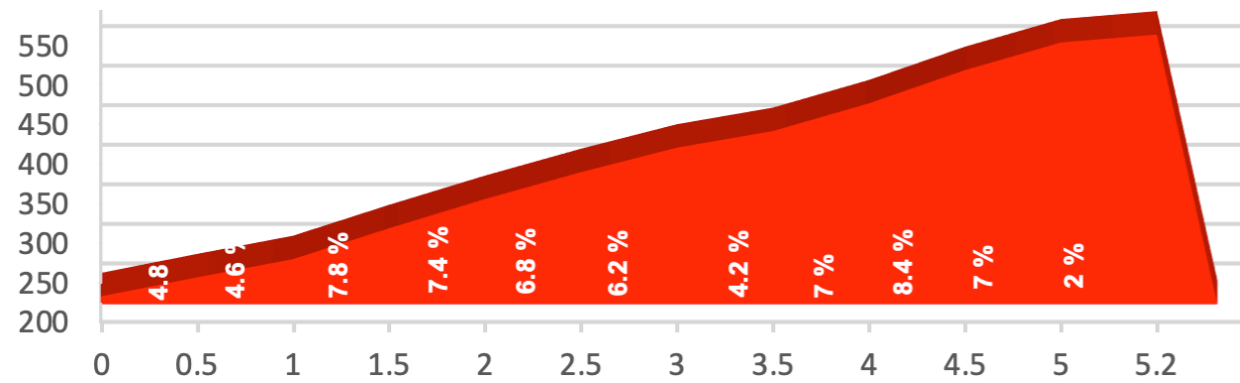

MONTE CENERI

Length: 5.2 km   Ø Gradient in %: 6.0