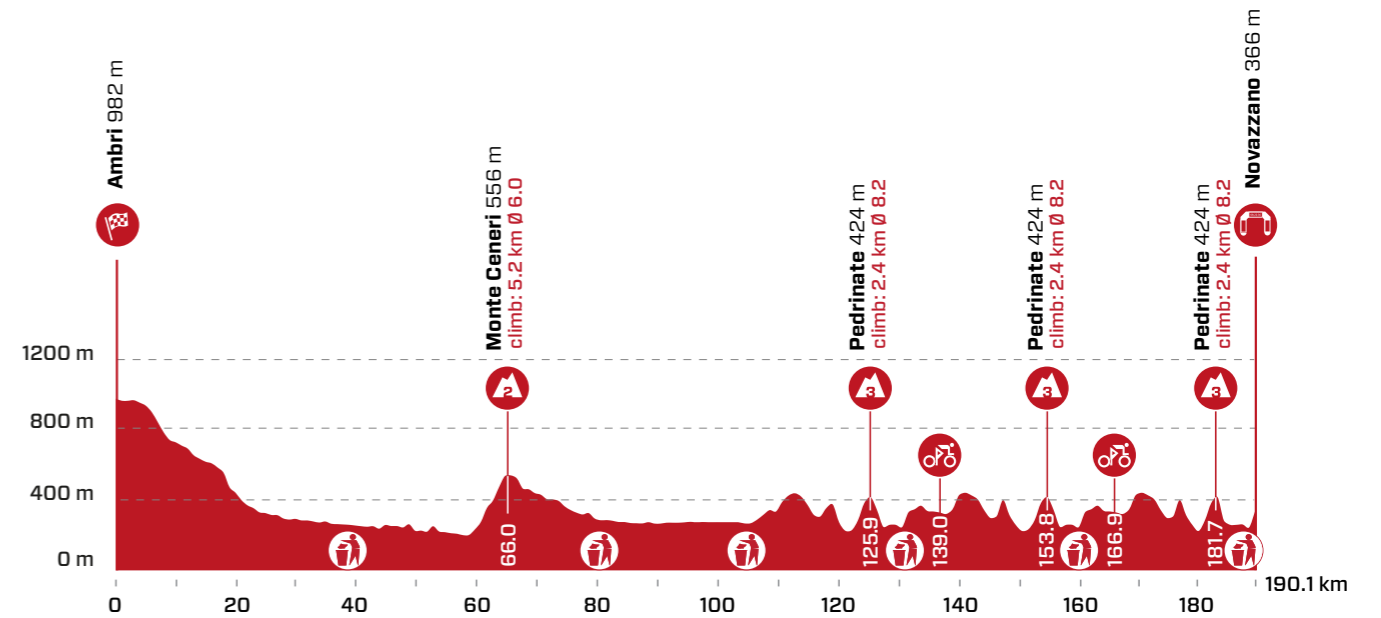

LAST 3 KILOMETERS

ROUTE & TRAFFIC PLAN BRUNNEN

5TH STAGE AMBRI – NOVAZZANO

ROUTE & TRAFFIC PLAN AMBRI

RACE SCHEDULE

Ascent	▲ 2676 m	Total time	4 h 38 min
Descent	▼ 3293 m	Average Speed	41 km/h

m ü. M.	km	km	Location	Advertising convoy	Average speed km/h
				39	41
					43