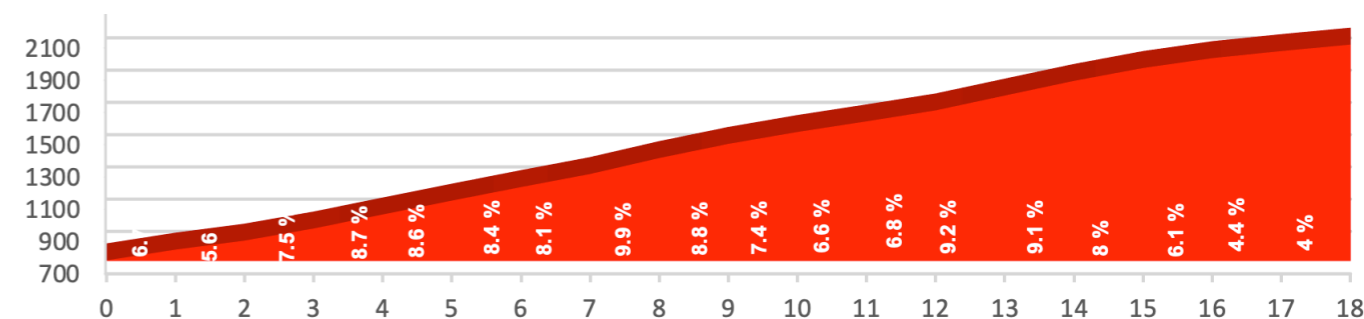

MOOSALP
Length: 18.0 km Ø Gradient in %: 6.0