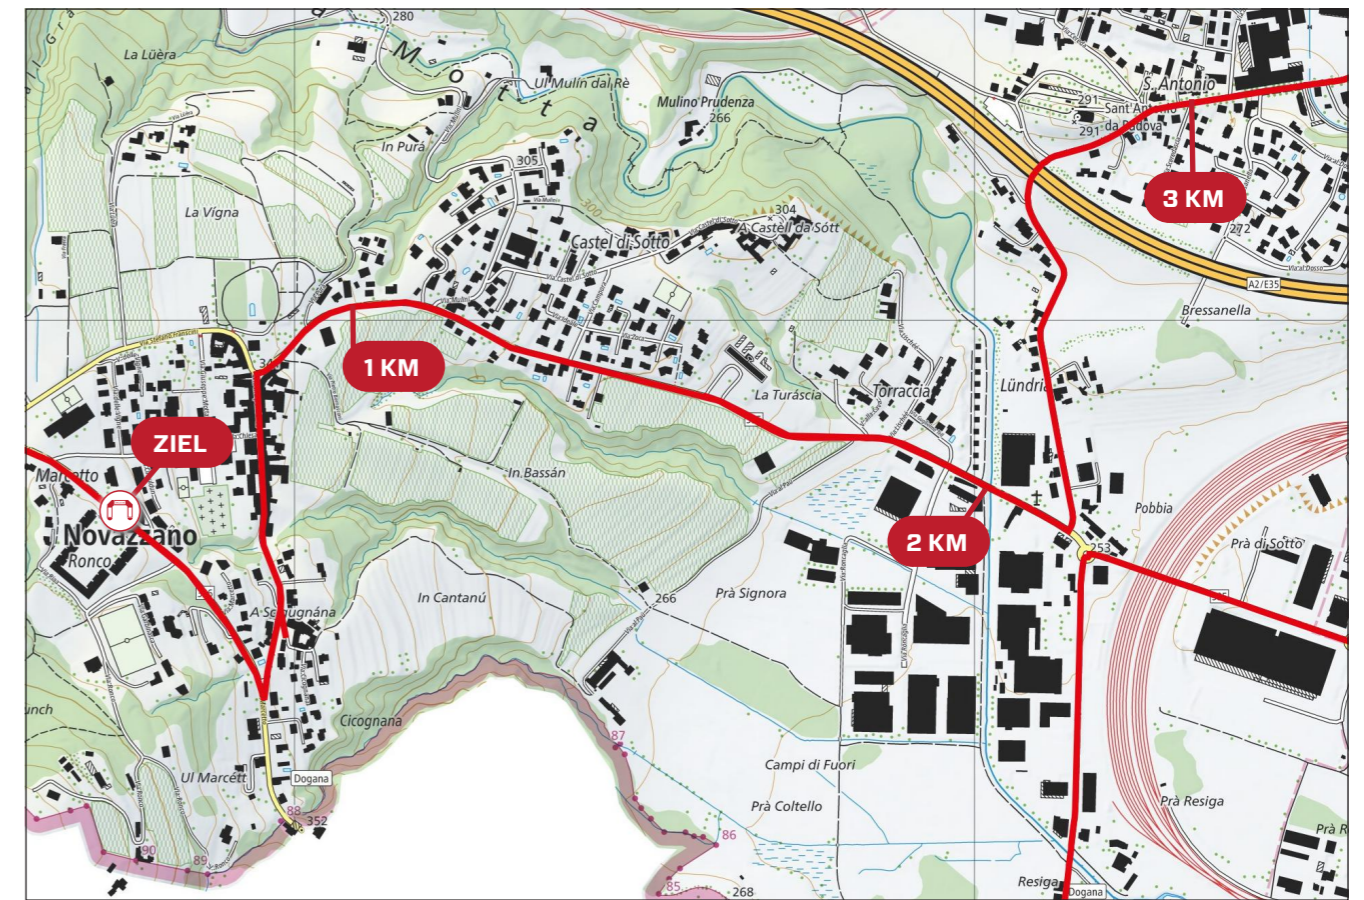

Length: 2.4 km Ø Gradient in %: 8.2

ROUTE & TRAFFIC PLAN NOVAZZANO

6th STAGE LOCARNO – MOOSALP

ROUTE & TRAFFIC PLAN LOCARNO

RACE SCHEDULE

m ü. M.	km	km	Location	Advertising convoy	Average speed km/h
				35	37
					39