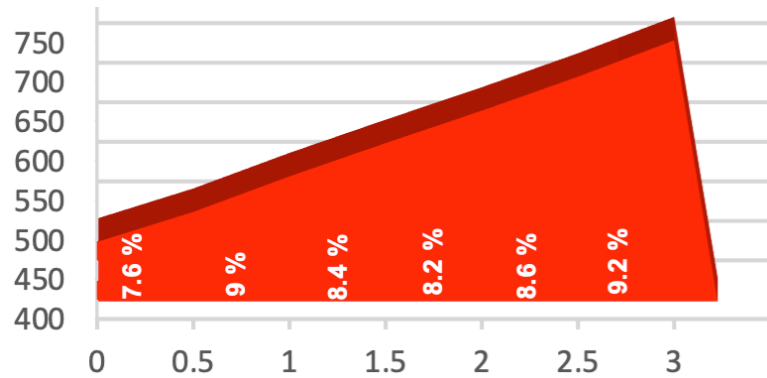

KAPPELEN

Length: 3.4 km Ø Gradient in %: 5.5

SATTEL

Length: 3.0 km Ø Gradient in %: 8.5

GPS DATA

PPO START

PPO FINISH

FEEDZONE