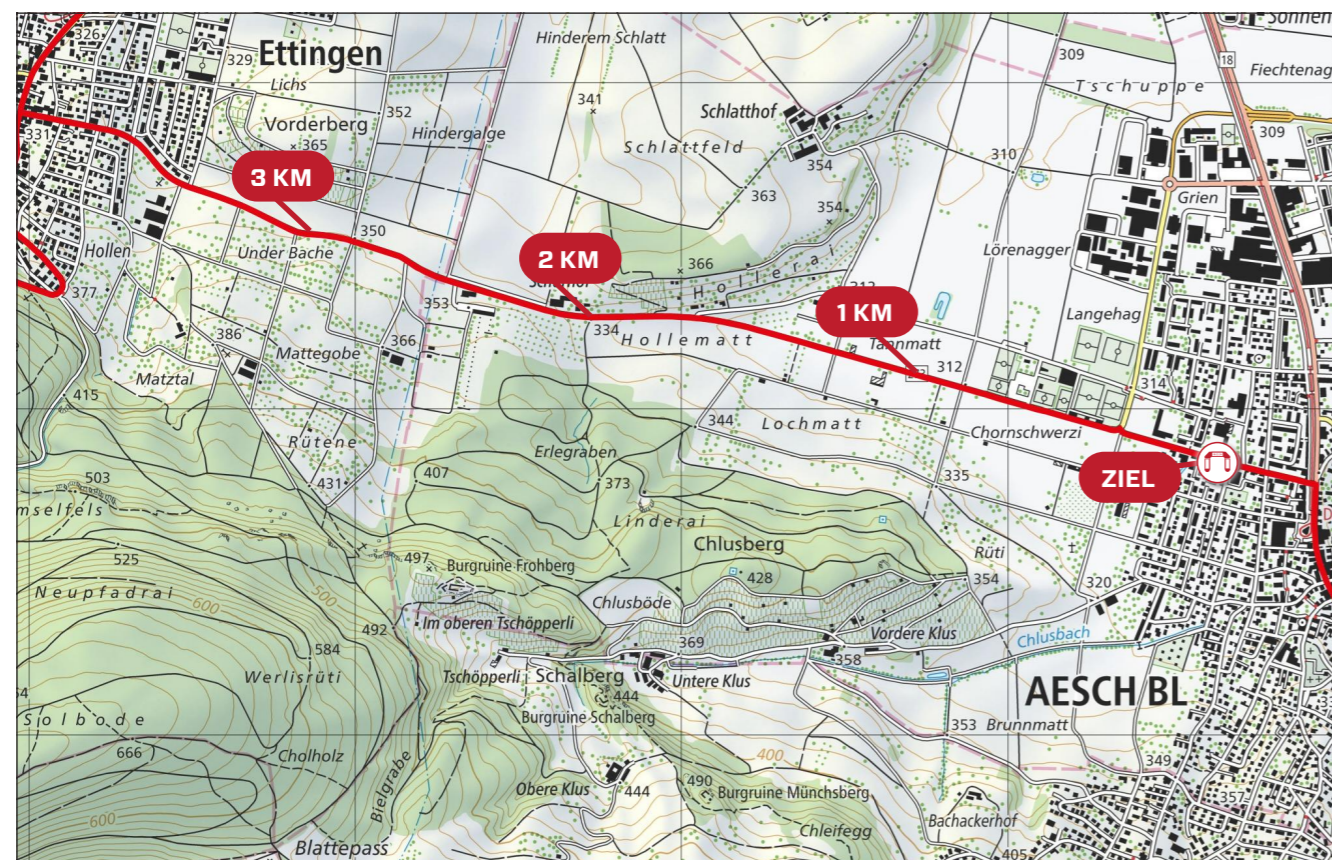

GEMPEN
Length: 5.4 km Ø Gradient in %: 4.6

EICHENBERG
Length: 3.0 km Ø Gradient in %: 7.4

CHALLPASS
Length: 6.3 km Ø Gradient in %: 6.3

GPS DATA

PPO START

PPO FINISH

FEEDZONE

LAST 3 KILOMETERS