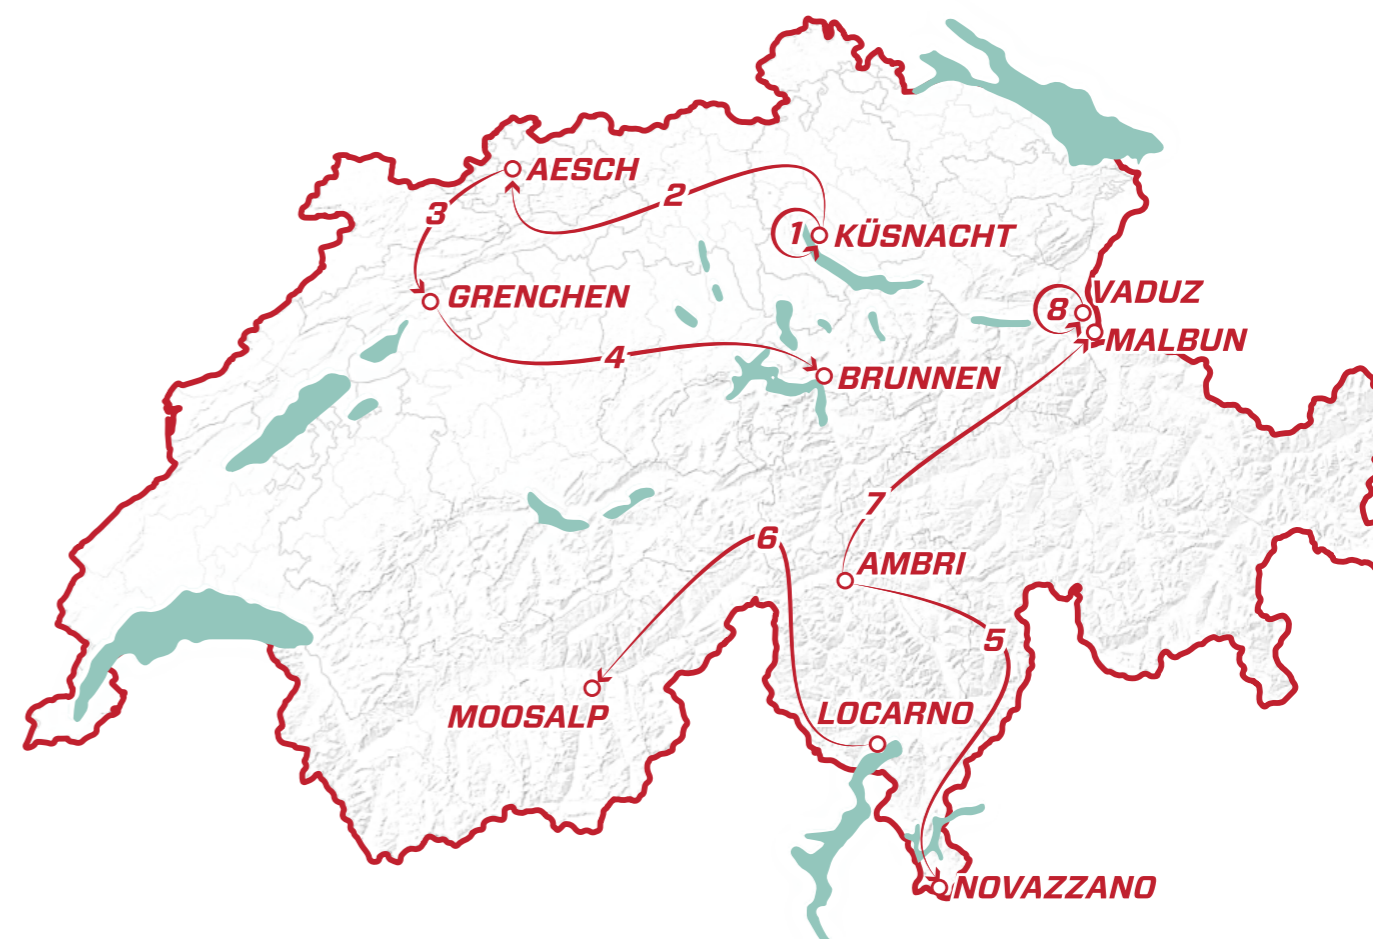

Locations media centre

Stage 1 HUB Küsnacht

Schulhaus Limberg
Wangen 3
8127 Forch

Opening hours:

Saturday, 11th June 12:00 – 22:00
Sunday, 12th June 10:00 – 21:00

Stage 2 Aesch

Neumattschulhaus
Ettingerstrasse
4147 Aesch BL

Opening hours:

Monday, 13th June 12:00 – 21:00

Stage 3 Grenchen

MMTS MultimediaTec Swiss
Niklaus-Wengistrasse 25
2540 Grenchen

Opening hours:

Tuesday, 14th June 12:00 – 21:00

Stage 4 Brunnen

Seehotel Waldstätterhof
Waldstätterquai 6
6440 Brunnen

Opening hours:

Wednesday, 15th June 12:00 – 21:00

Stage 5 Novazzano

Via Stefano Franscini 7
6883 Novazzano

Opening hours:

Thursday, 16th June 12:00 – 21:00

Stage 6 Moosalp

Primarschule Törbel
Wegsol
3923 Törbel

Opening hours:

Friday, 17th June 12:00 – 21:00

Stage 7 and 8 Moosalp, Vaduz

Vaduzersaal
Giessenstrasse 7
9490 Vaduz

Opening hours:

Saturday, 18th June 12:00 – 23:00
Sunday, 19th June 09:00 – 20:00

TV BROADCASTING

SRF2

1st stage	from 15.25
2nd stage	from 15:25
3rd stage	from 15:25
4th stage	from 15:25
5th stage	from 15:25
6th stage	from 14.00
7th stage	from 13.15
8th stage	from 14.05

RTS2

1st stage	from 15.40
2nd stage	from 15:40
3rd stage	from 15:40
4th stage	from 15:40
5th stage	from 15:40
6th stage	from 14.15
7th stage	from 13.30
8th stage	from 14.20

RSI LA1

1st stage	from 15.40
2nd stage	from 15.40
3rd stage	from 15.40
4th stage	from 15.40
5th stage	from 15.30
6th stage	from 14.15
7th stage	from 13.30
8th stage	from 14.20

ROUTE

Stage	Day	Date	Start	Finish	Characteristics
1st Stage	Sunday	12.06.	Küsnacht	Küsnacht	Hilly stage
2nd Stage	Monday	13.06.	Küsnacht	Aesch	Hilly stage
3rd Stage	Tuesday	14.06	Aesch	Grenchen	Hilly stage
4th Stage	Wednesday	15.06	Grenchen	Brunnen	Hilly stage
5th Stage	Thursday	16.06.	Ambri	Novazzano	Hilly stage
6th Stage	Friday	17.06	Locarno	Moosalp	Mountain stage
7th Stage	Saturday	18.06	Ambri	Malbun	Mountain stage
8th Stage	Sunday	19.06	Vaduz	Vaduz	Individual Time Trial