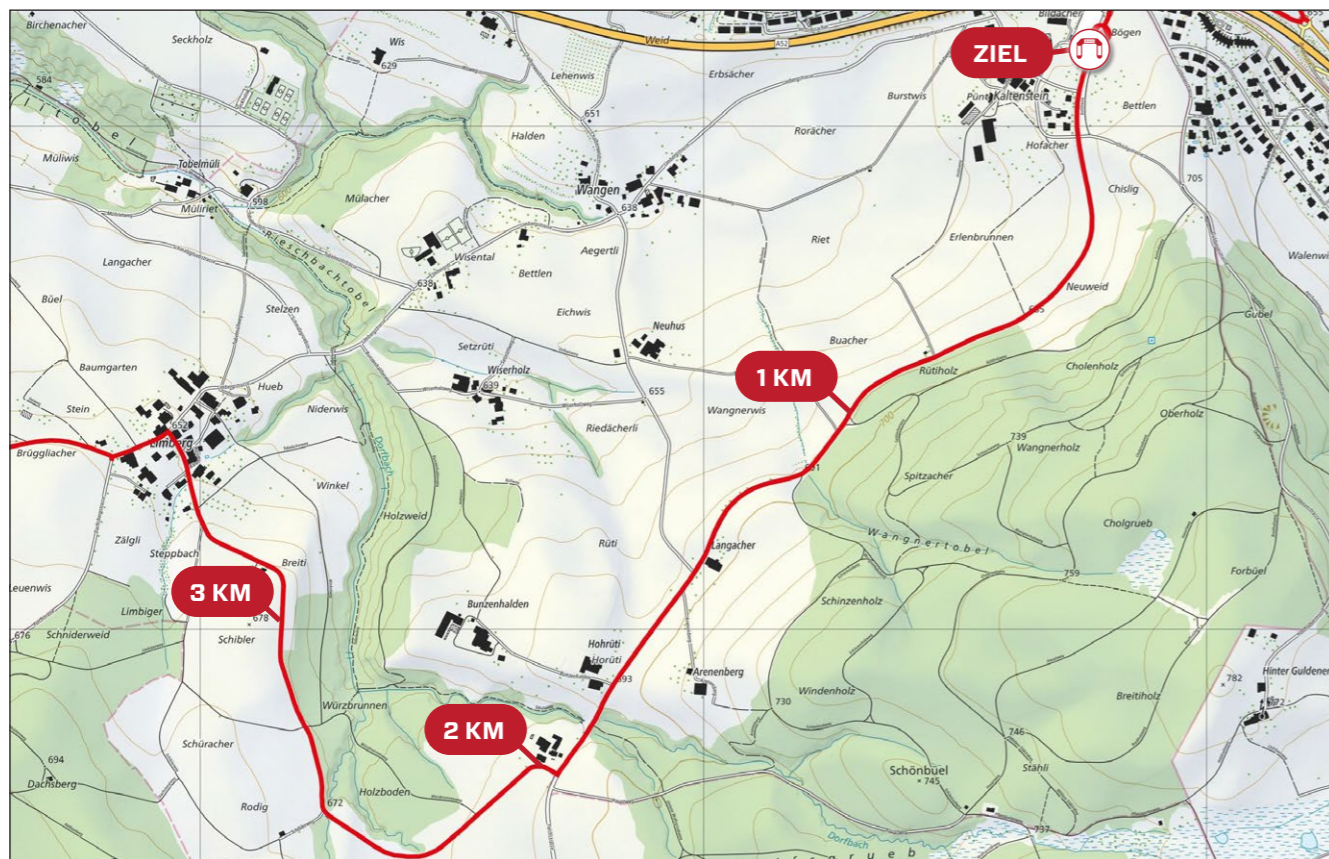

PFANNENSTIEL
Length: 4.1 km Ø Gradient in %: 4.6

KÜSNACHTER BERG
Length: 2.8 km Ø Gradient in %: 7.3

GPS DATA

PPO

FEEDZONE

LAST 3 KILOMETERS

2ND STAGE KÜSSNACHT - AESCH

ROUTE & TRAFFIC PLAN KÜSNACHT