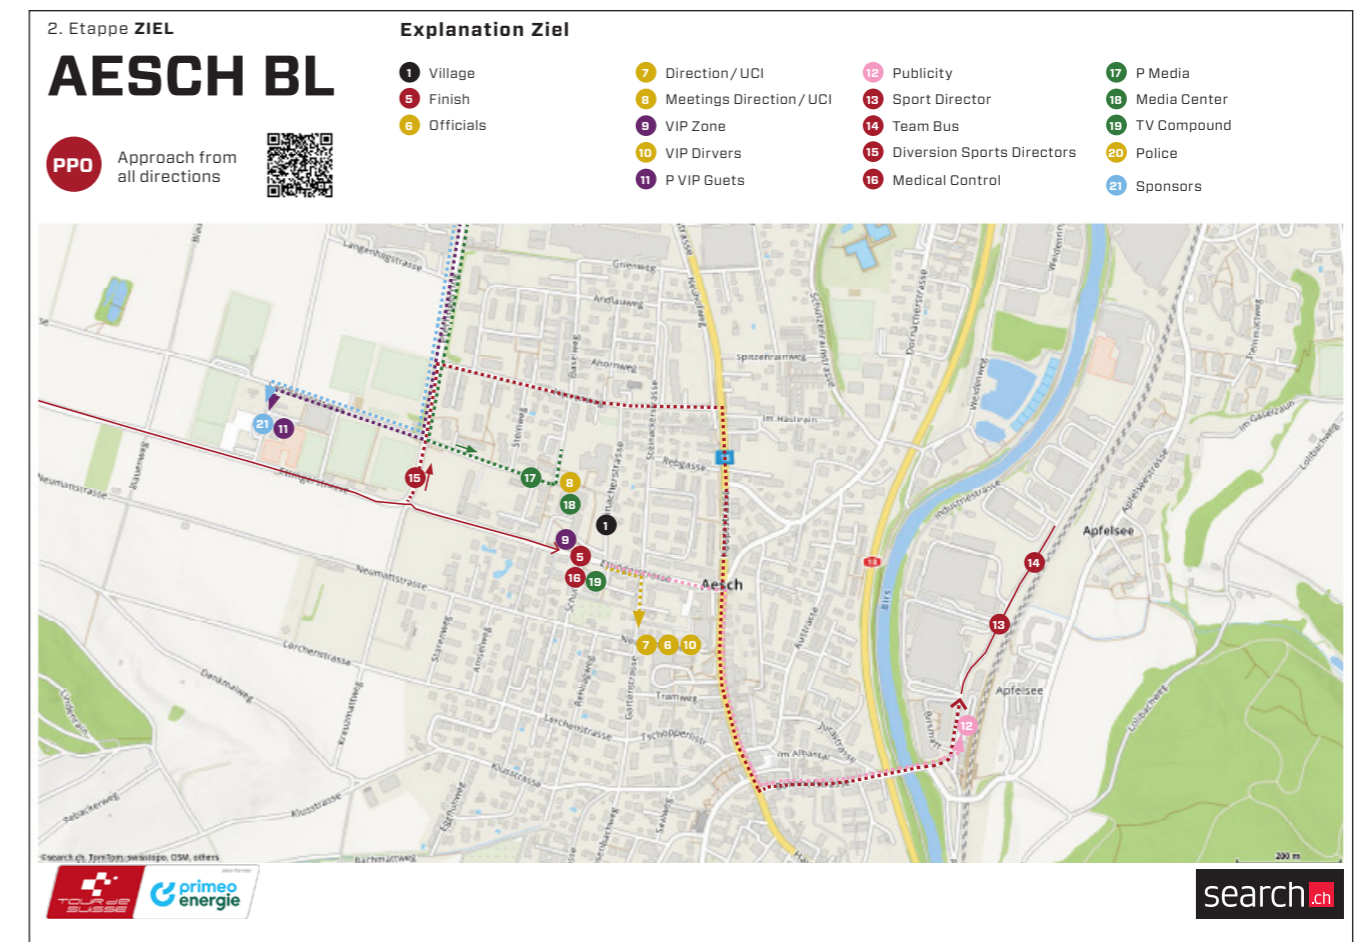

ROUTE & TRAFFIC PLAN AESCH