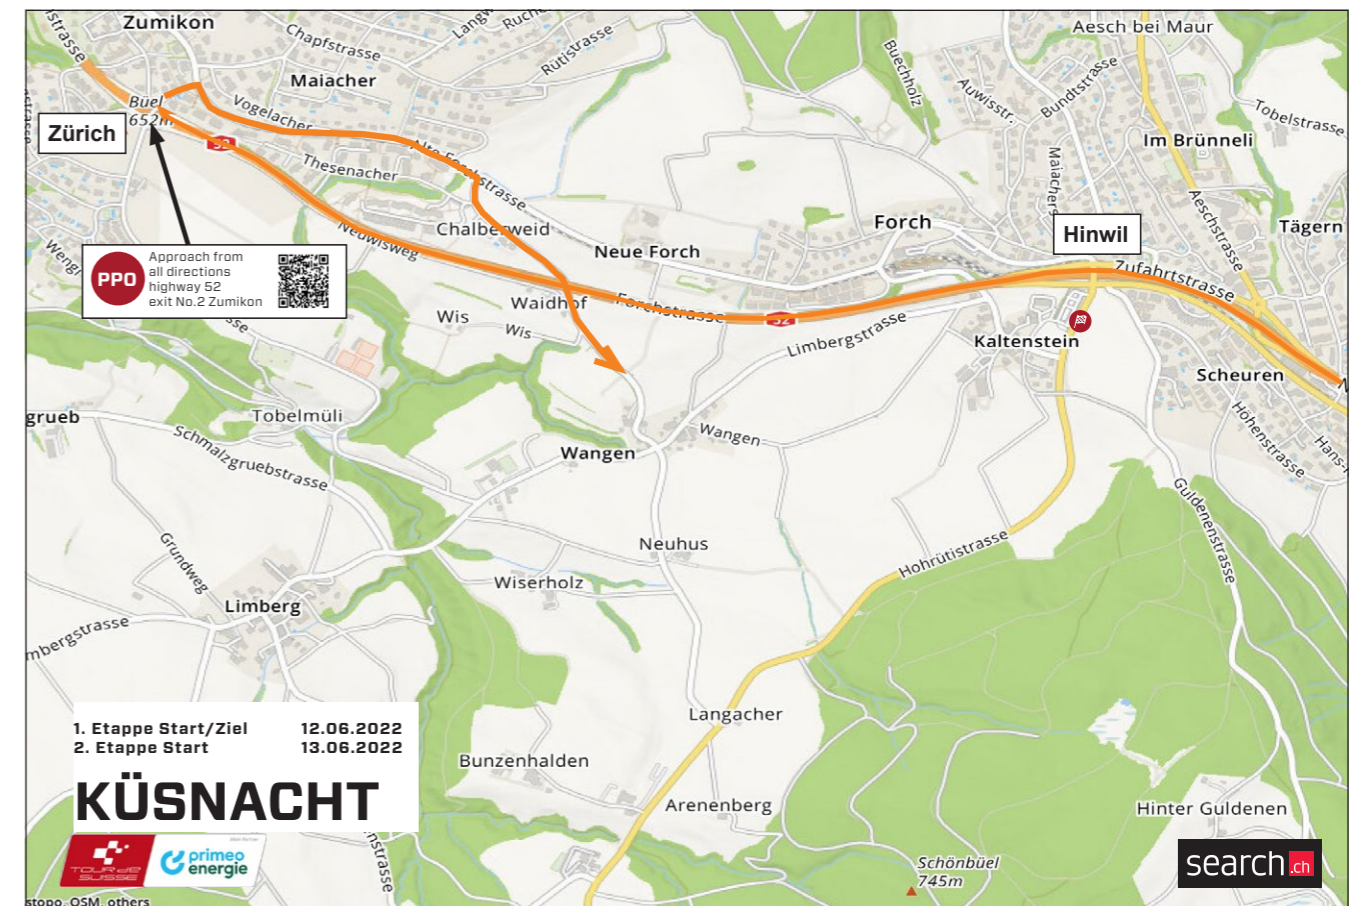

ROUTE & TRAFFIC PLAN KÜSNACHT

1. Etappe Start / Ziel
2. Etappe Start

KÜSNACHT

Approach from all directions

Explanation Start / Ziel				
1 Village	7 Direction / UCI	12 Publicity	17 P Media	22 Bike Expo
2 Permanance	8 Meetings Direction / UCI	13 Sport Director	18 Media Center	23 P Bike Expo
3 Start	9 VIP Zone	14 Team Bus	19 TV Compound	
4 Finish	10 VIP Drivers	15 Diversion Sports Directors	20 Police	
5 Officials	11 P VIP Guets	16 Medical Control	21 Sponsors