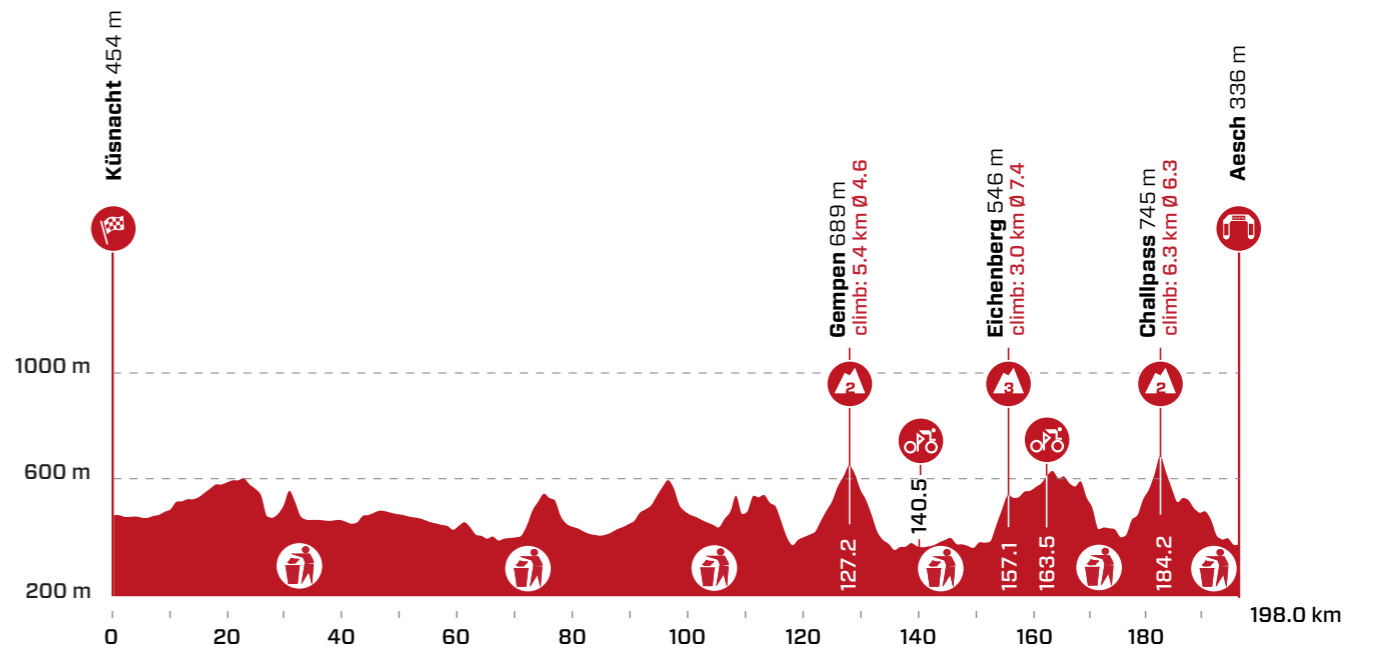

RACE SCHEDULE

Ascent	▲ 2775 m	Total time	4 h 57 min
Descent	▼ 3140 m	Average Speed	40 km/h

m ü. M.	km	km	Location	Advertising convoy	Average speed km/h
				38	40 | 42

Neutralisation 5.5 km	Zufahrtsstrasse - Aeschstrasse - Lorenstrasse - Zürichstrasse - Fällandenstrasse	11:10	12:10	12:10	12:10
455	0.0 198.0 Maur	Road island	11:17	12:17	12:17 12:17
454	3.3 194.7 Fällanden		11:22	12:22	12:22 12:21
441	3.7 194.3 Roundabout right, Schwerzenbachstrasse		11:22	12:22	12:22 12:22
441	4.0 194.0 Roundabout straight, Schwerzenbachstrasse		11:22	12:23	12:22 12:22
442	4.4 193.6 Roundabout straight, Schwerzenbachstrasse	Road island	11:23	12:23	12:23 12:23
441	5.0 193.0 Schwerzenbach	Road islands 2x	11:24	12:24	12:24 12:23
444	5.9 192.1 Roundabout straight, Bahnhofsstrasse	Road islands 2x	11:25	12:25	12:25 12:24
444	6.3 191.7 Turn left, Stationsstrasse	Road island	11:25	12:26	12:25 12:25
447	6.7 191.3 Roundabout straight, Zentralstrasse		11:26	12:26	12:26 12:25
447	7.0 191.0 Roundabout straight, Zentralstrasse		11:26	12:27	12:26 12:26
465	7.3 190.7 Volketswil		11:27	12:27	12:27 12:26
459	7.6 190.4 Roundabout left, Usterstrasse		11:27	12:28	12:27 12:27
456	7.8 190.2 Roundabout right, Kindhauserstrasse	Traffic divider	11:28	12:28	12:28 12:27
462	8.1 189.9 Roundabout straight, Kindhauserstrasse	Road islands 3x	11:28	12:29	12:28 12:27
496	9.5 188.5 Kindhausen	Road island	11:30	12:30	12:30 12:29
517	10.8 187.2 Bietenholz		11:32	12:32	12:32 12:31
510	11.5 186.5 Effretikon		11:33	12:33	12:33 12:32
510	11.8 186.2 Roundabout right, Brandrietstrasse		11:33	12:34	12:33 12:32
514	12.5 185.5 Roundabout left, Illnauerstrasse		11:34	12:35	12:34 12:33
520	12.9 185.1 Roundabout straight, Gestenrietstrasse	Road islands 2x	11:35	12:36	12:35 12:34
523	13.3 184.7 Roundabout straight, Lindauerstrasse	Road islands 2x	11:35	12:36	12:35 12:34
511	13.5 184.5 Tagelswangen		11:35	12:36	12:35 12:35