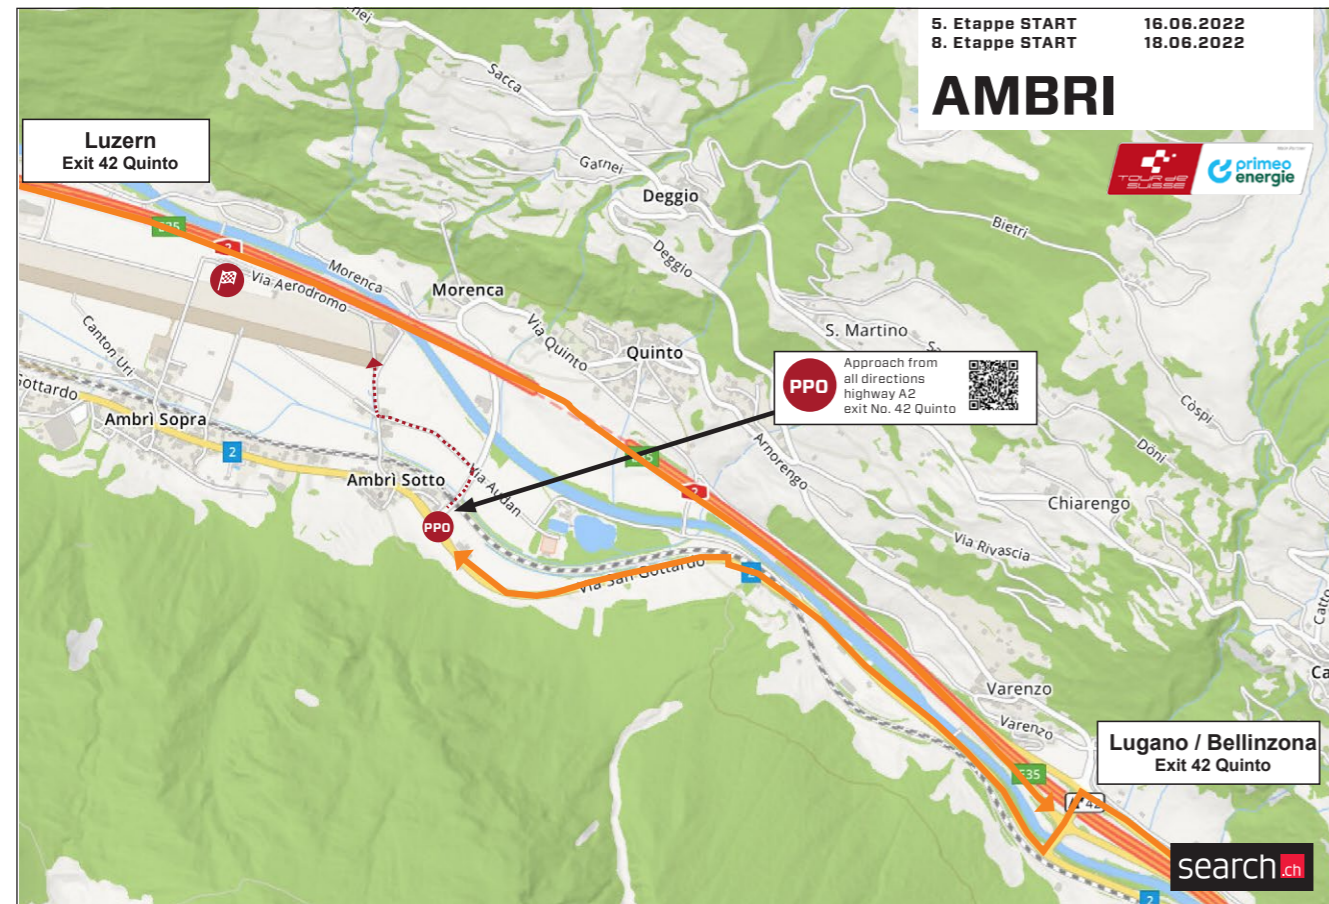

LAST 3 KILOMETERS

ROUTE & TRAFFIC PLAN BRUNNEN

5TH STAGE AMBRI – NOVAZZANO

ROUTE & TRAFFIC PLAN AMBRI

RACE SCHEDULE

Ascent	▲ 2676 m	Total time	4 h 38 min
Descent	▼ 3293 m	Average Speed	41 km/h

m ü. M.	km	km	Location	Advertising convoy	Average speed km/h
				39	41
					43