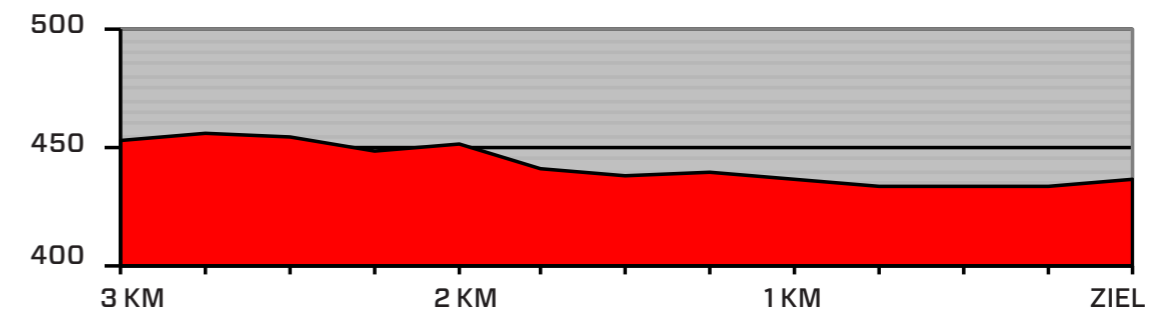

PPO START

PPO FINISH

FEEDZONE

LAST 3 KILOMETERS

ROUTE & TRAFFIC PLAN GRENCHEN

4TH STAGE GRENCHEN - BRUNNEN

ROUTE & TRAFFIC PLAN GRENCHEN

RACE SCHEDULE