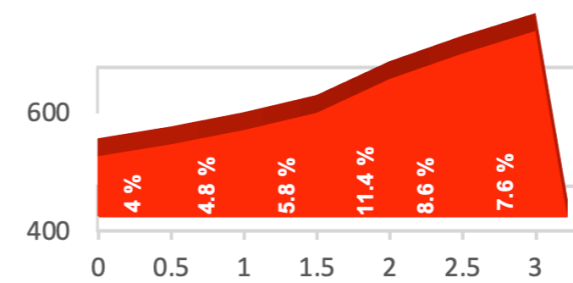

LUKMANIERPASS
Length: 18.0 km Ø Gradient in %: 5.5

FLIMS
Length: 5.2 km Ø Gradient in %: 6.2

ST. LUZISTEIG
Length: 3.0 km Ø Gradient in %: 7.0

MALBUN
Length: 12.8 km Ø Gradient in %: 8.4

GPS DATA

PPO START