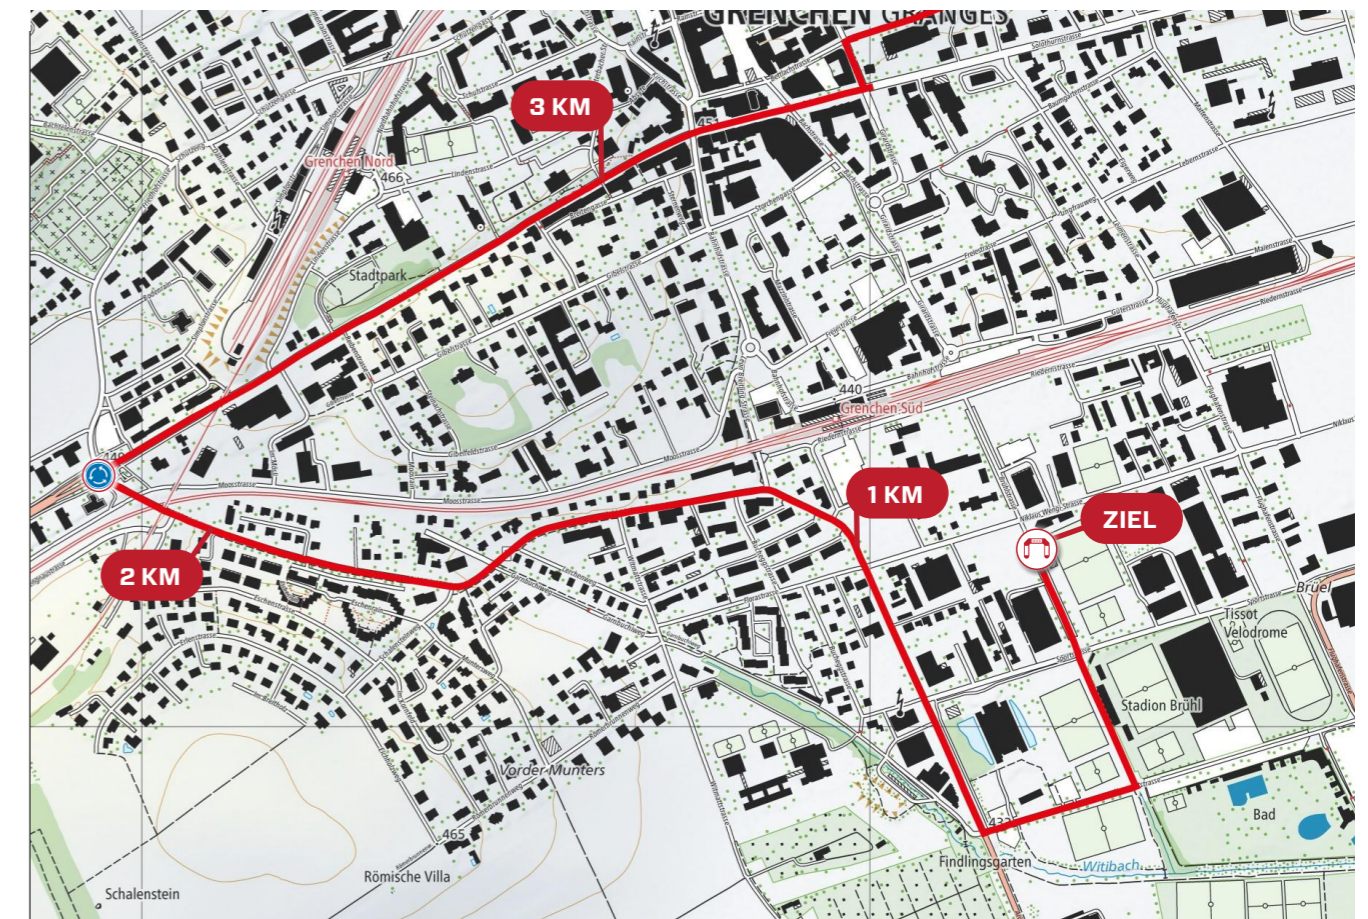

PPO START

PPO FINISH

FEEDZONE

LAST 3 KILOMETERS

ROUTE & TRAFFIC PLAN GRENCHEN

4TH STAGE GRENCHEN - BRUNNEN

ROUTE & TRAFFIC PLAN GRENCHEN

RACE SCHEDULE