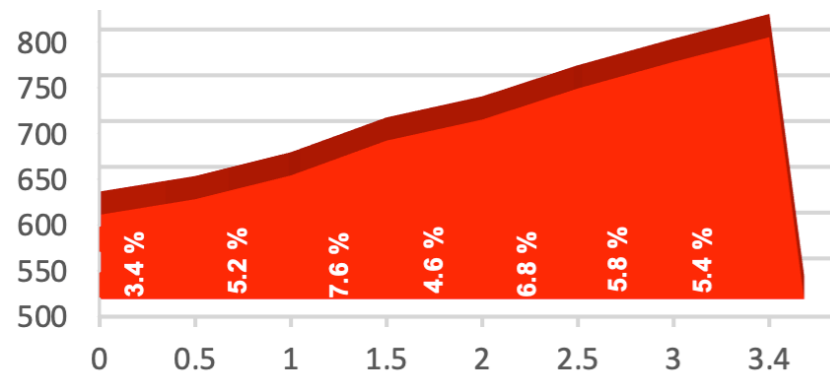

KAPPELEN

Length: 3.4 km Ø Gradient in %: 5.5

SATTEL

Length: 3.0 km Ø Gradient in %: 8.5

GPS DATA

PPO START

PPO FINISH

FEEDZONE