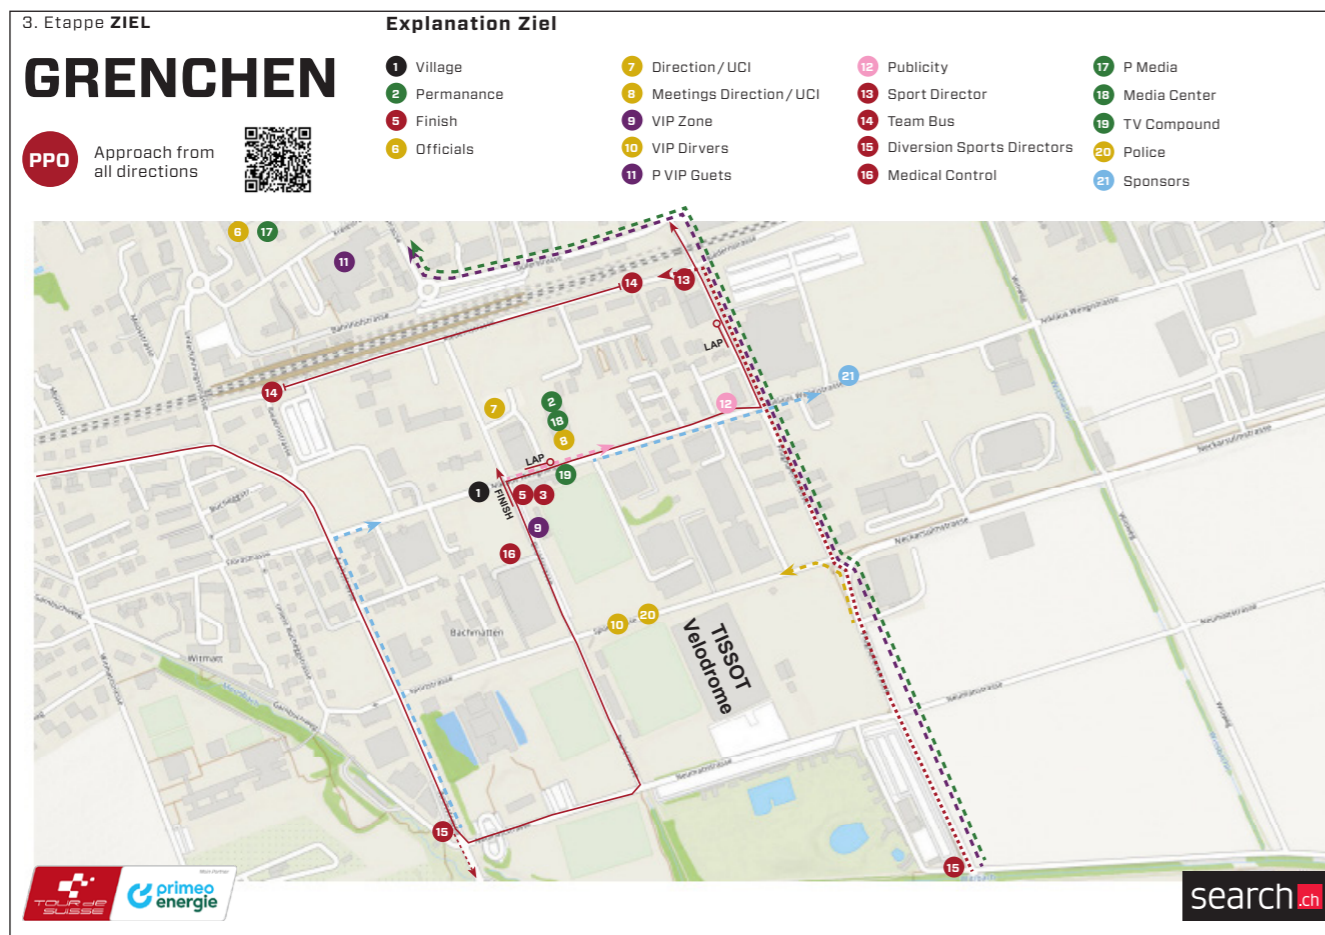

PPO START

PPO FINISH

FEEDZONE

LAST 3 KILOMETERS

ROUTE & TRAFFIC PLAN GRENCHEN

4TH STAGE GRENCHEN - BRUNNEN

ROUTE & TRAFFIC PLAN GRENCHEN

RACE SCHEDULE