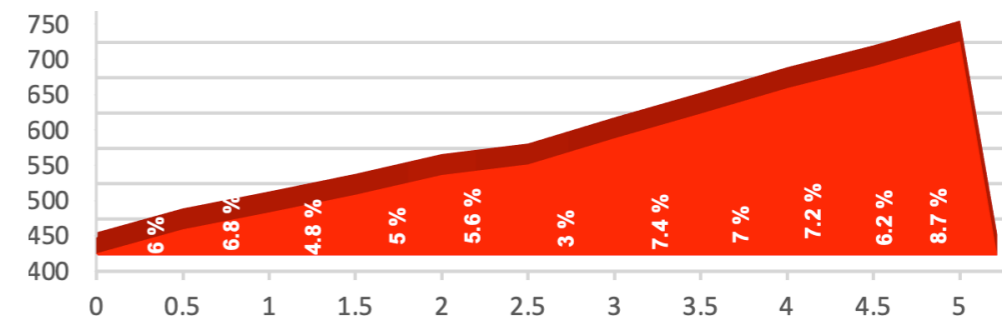

m ü. M.	km	km	Location	Adver- tising convoy	Average speed km/h			
					38	40	42	
462	190.9	7.1	Hofstetten	Road islands 3x	15:50	17:27	17:11	16:57
336	193.1	4.9	Ettingen		15:50	17:29	17:14	17:00
332	194.2	3.8	Turn right, Aeschstrasse		15:55	17:31	17:15	17:01
349	195.0	3.0		Green Zone	15:55	17:32	17:16	17:02
309	197.7	0.3	Turn right, Ettingerstrasse		16:00	17:35	17:19	17:05
336	198.0	0.0	Finish - Aesch		16:10	17:36	17:20	17:05

GEMPEN
Length: 5.4 km Ø Gradient in %: 4.6