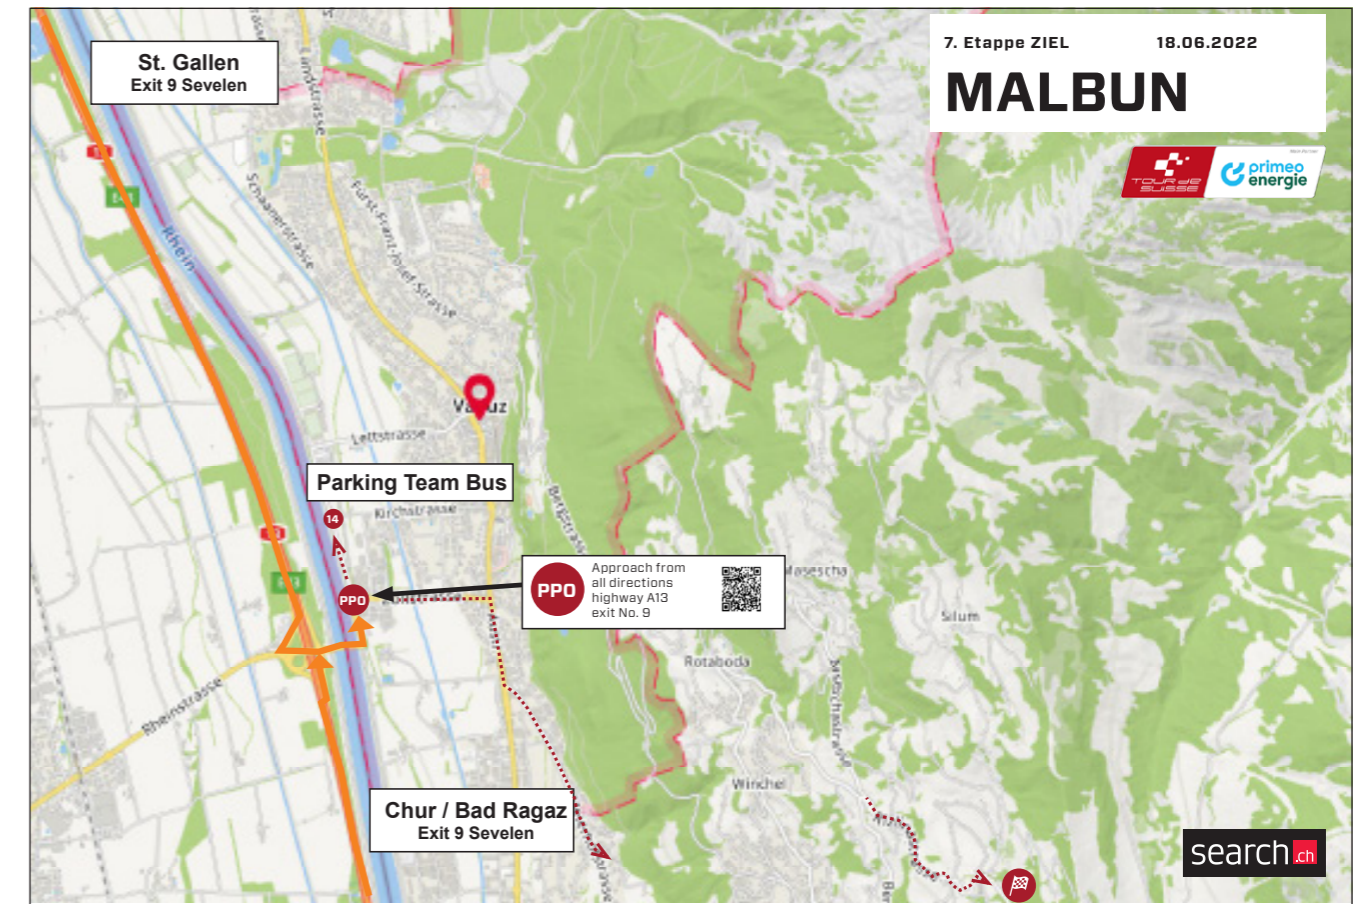

PPO FINISH

FEEDZONE

LAST 3 KILOMETERS

ROUTE & TRAFFIC PLAN MALBUN

8TH STAGE VADUZ – VADUZ

ROUTE & TRAFFIC PLAN VADUZ

ZIEL / START ZEITFAHREN 19.06.22

HUB VADUZ