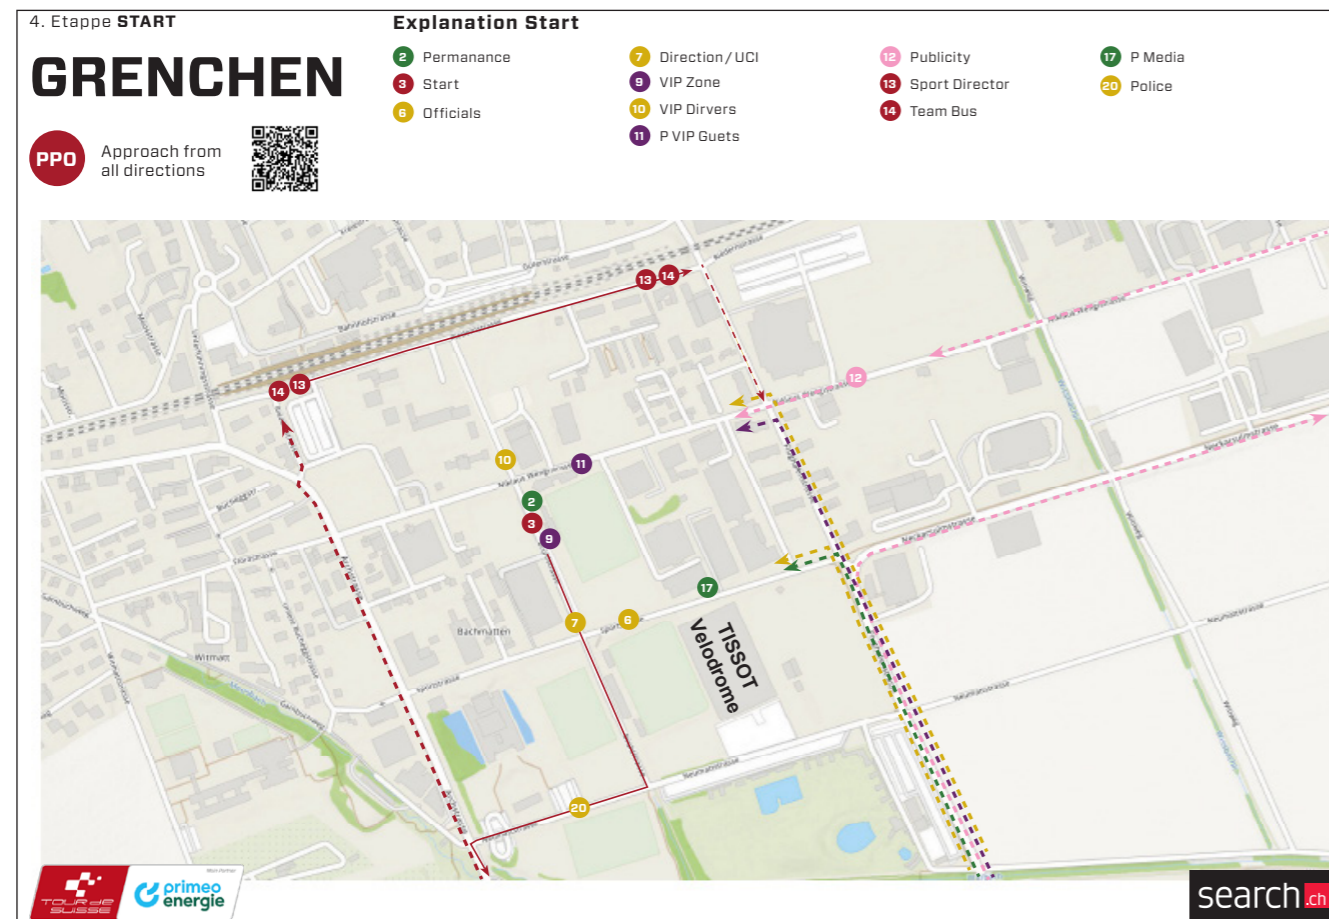

PPO START

PPO FINISH

FEEDZONE

LAST 3 KILOMETERS

ROUTE & TRAFFIC PLAN GRENCHEN

4TH STAGE GRENCHEN - BRUNNEN

ROUTE & TRAFFIC PLAN GRENCHEN

RACE SCHEDULE