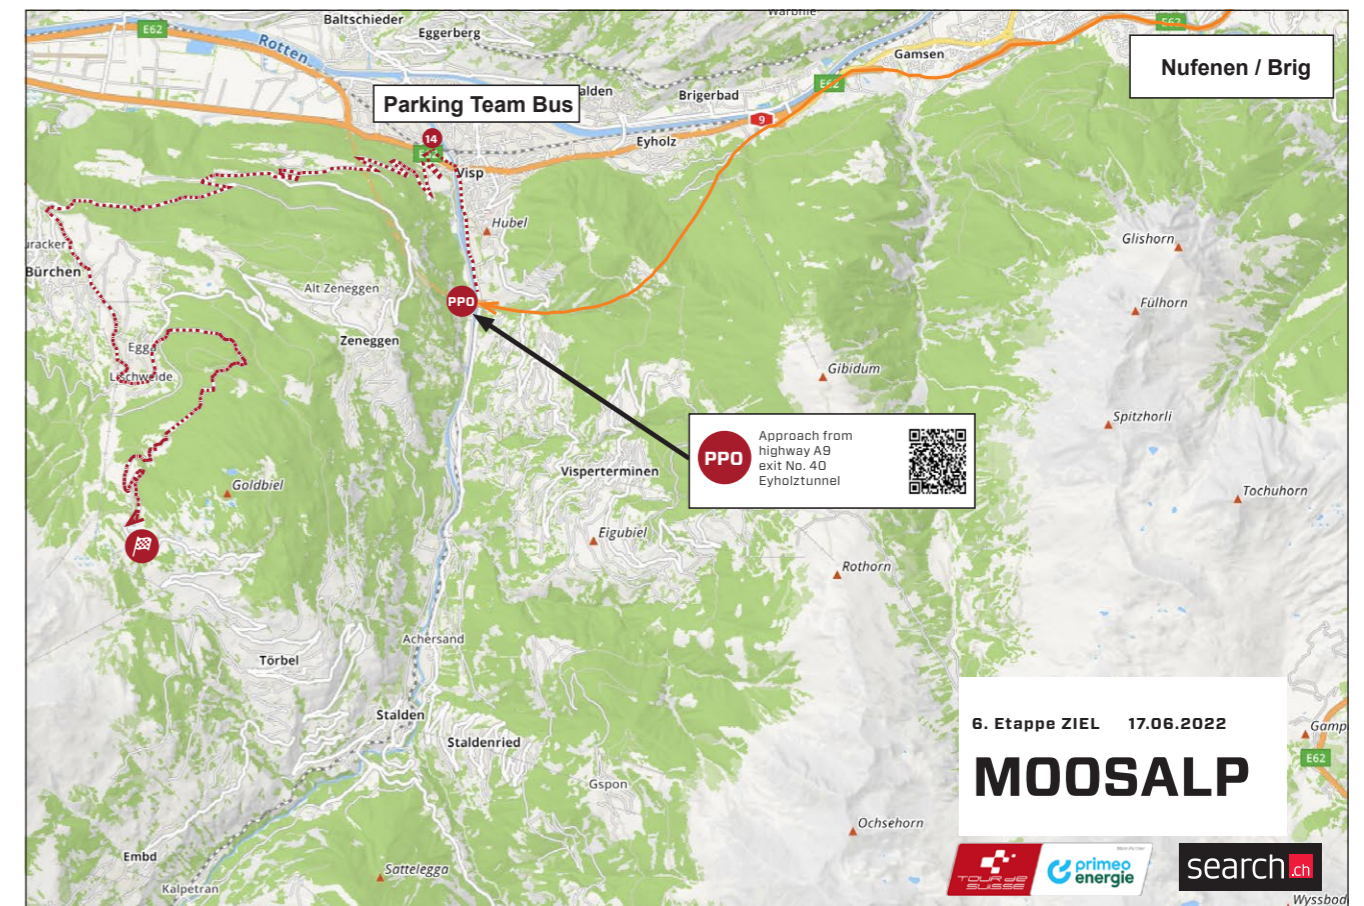

ROUTE & TRAFFIC PLAN MOOSALP