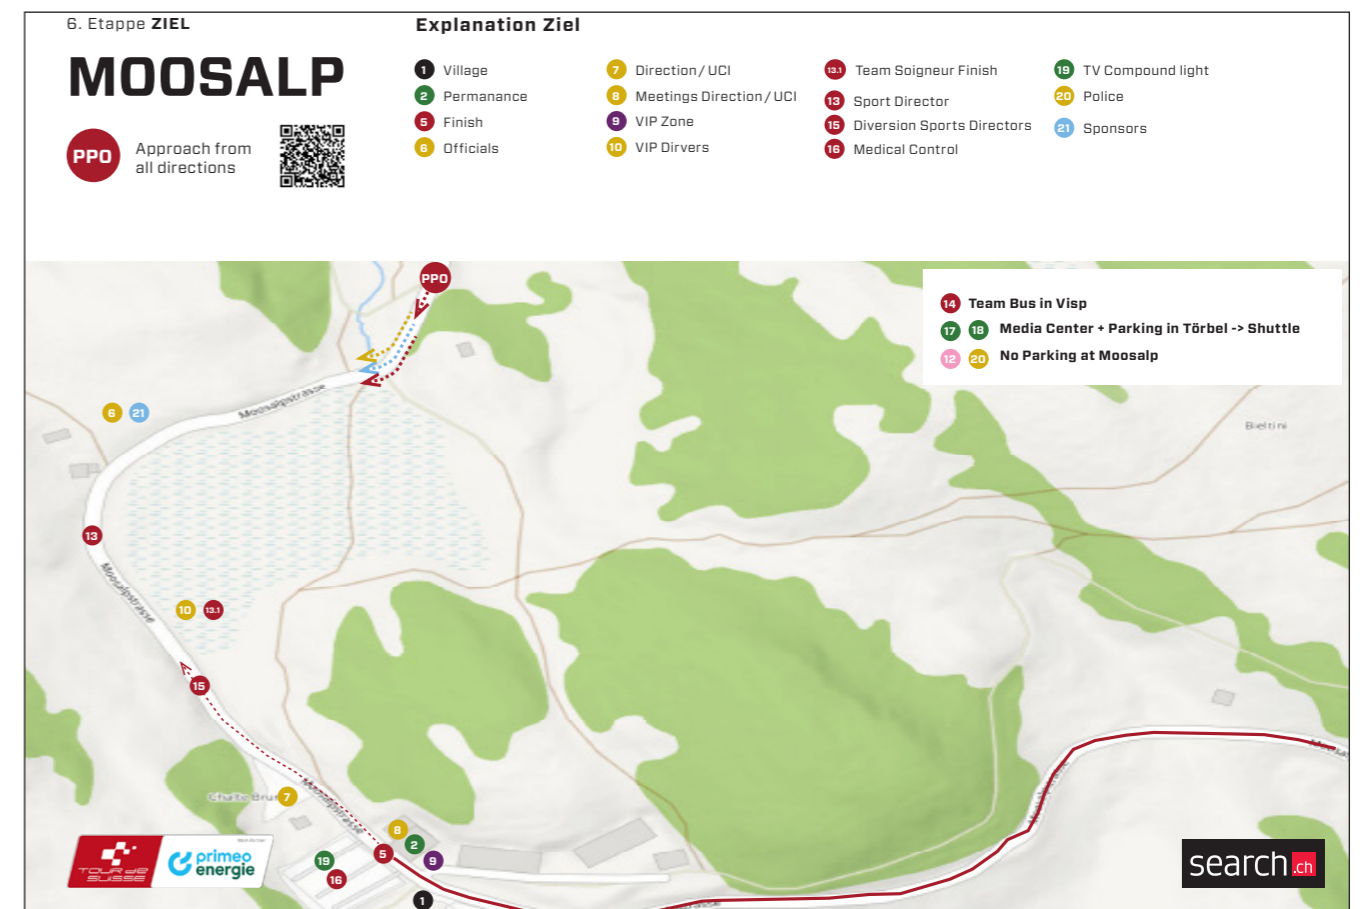

7TH STAGE AMBRI – MALBUN

ROUTE & TRAFFIC PLAN AMBRI

5. + 8. Etappe START

AMBRI

PPD Approach from all directions

Explanation Start	
Permanence	Direction / UCI
Start	Meetings Direction / UCI
Officials	VIP Zone
	VIP Drivers
	P VIP Guests
Publicity	Sport Director
	Team Bus
P Media	Sponsors
Police	