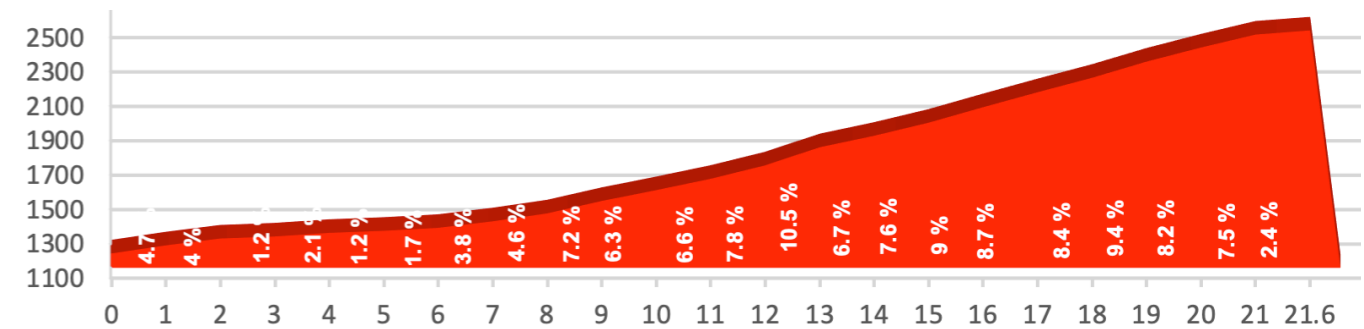

m ü. M.	km	km	Location	Adver- tising convoy	Average speed km/h			
					35	37	39	
650	152.6	24.9	Roundabout right,		14:25	15:38	15:25	15:14
654	153.0	24.5	Roundabout straight, use the right side of the road		14:26	15:39	15:26	15:14
650	153.7	23.8	Turn right		14:27	15:40	15:27	15:15
650	154.2	23.3	search.ch Sprint		14:27	15:40	15:27	15:16
650	154.3	23.2	Tunnel 1.8 Km		14:28	15:41	15:28	15:16
660	156.1	21.4	Turn left,	Tunnel 1.7 Km	14:30	15:43	15:30	15:18
685	159.1	18.4	Roundabout straight, Talstrasse		14:35	15:48	15:35	15:22
829	160.5	17.0	Stalden		14:39	15:53	15:39	15:27
867	161.0	16.5	Turn right, Törbelstrasse		14:40	15:54	15:40	15:28
1516	168.4	9.1	Törbel	Green Zone	15:02	16:18	16:02	15:49
1880	174.5	3.0	Green Zone		15:20	16:36	16:20	16:04
2048	177.5	0.0	Finish		15:30	16:46	16:30	16:15

NUFENENPASS
Length: 21.6 km Ø Gradient in %: 5.0