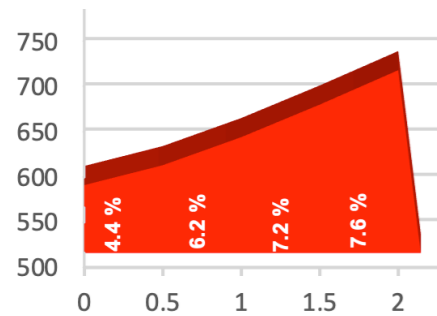

COTE AU BOUVIER
Length: 5.5 km Ø Gradient in %: 8.3

BELLELAY

Length: 7.4 km Ø Gradient in %: 4.7

VAUFFELIN

Length: 2.0 km Ø Gradient in %: 6.3

LOMMISWIL

Length: 1.7 km Ø Gradient in %: 4.8

GPS DATA