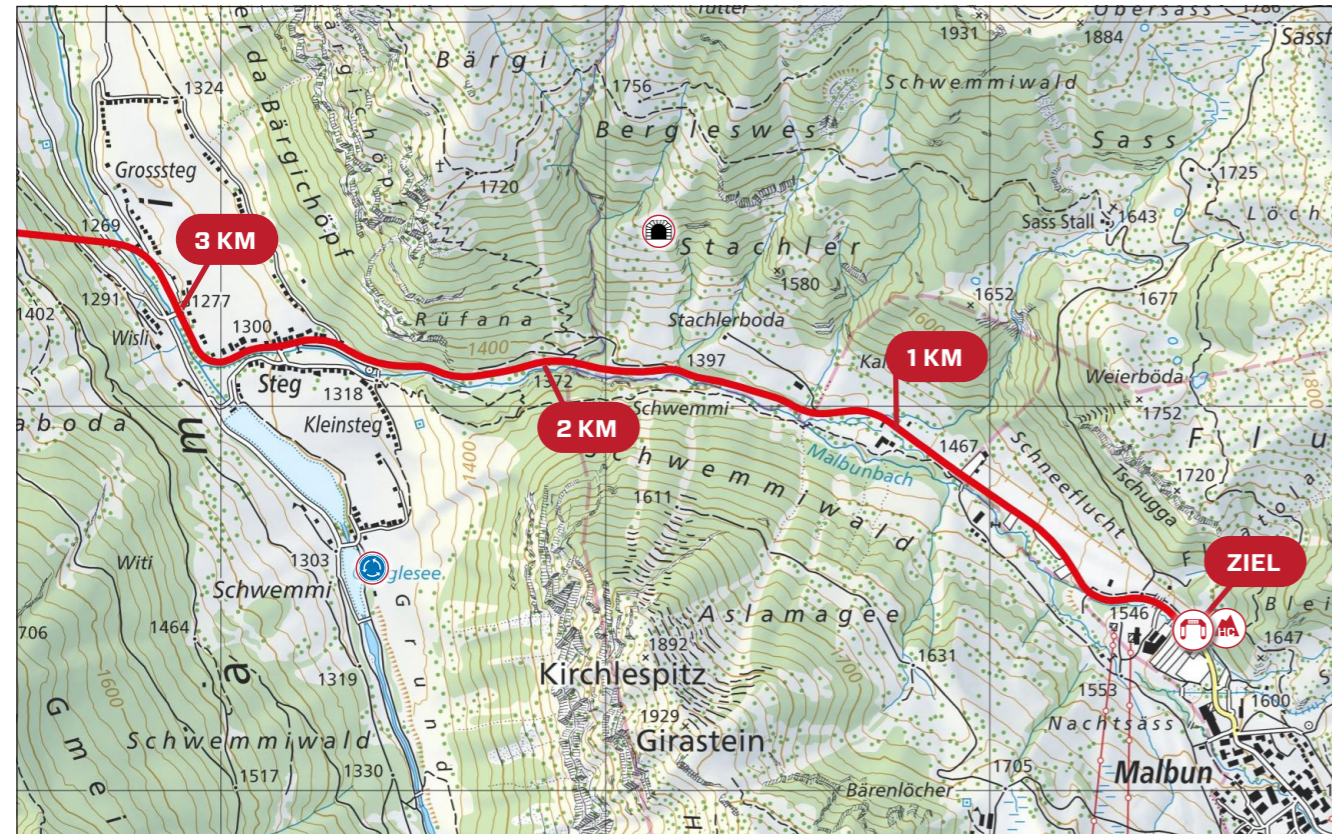

PPO FINISH

FEEDZONE

LAST 3 KILOMETERS

ROUTE & TRAFFIC PLAN MALBUN

8TH STAGE VADUZ – VADUZ

ROUTE & TRAFFIC PLAN VADUZ

ZIEL / START ZEITFAHREN 19.06.22

HUB VADUZ