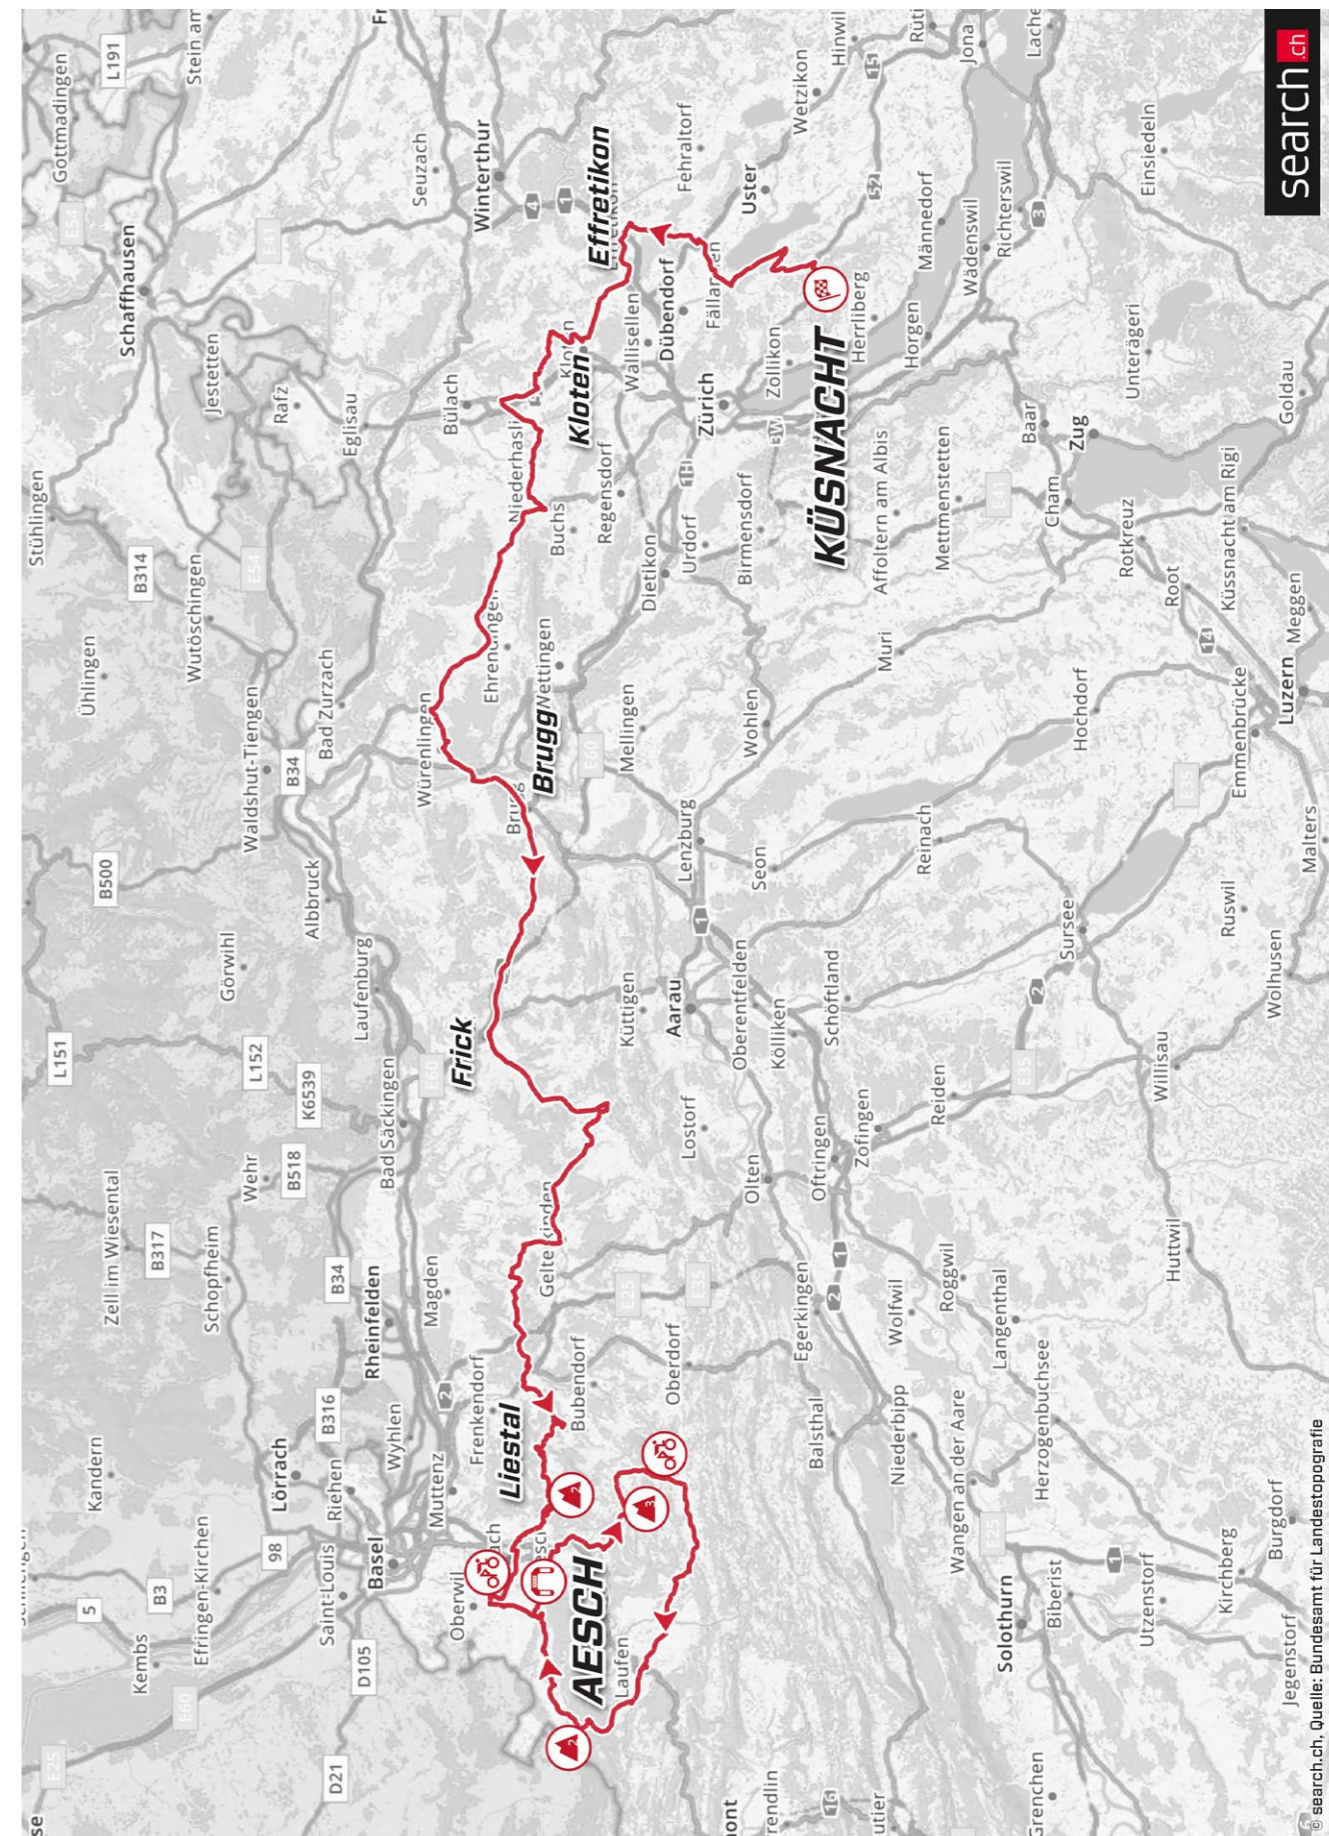

PFANNENSTIEL
Length: 4.1 km Ø Gradient in %: 4.6

KÜSNACHTER BERG
Length: 2.8 km Ø Gradient in %: 7.3

GPS DATA

PPO

FEEDZONE

LAST 3 KILOMETERS

2ND STAGE KÜSSNACHT - AESCH

ROUTE & TRAFFIC PLAN KÜSNACHT