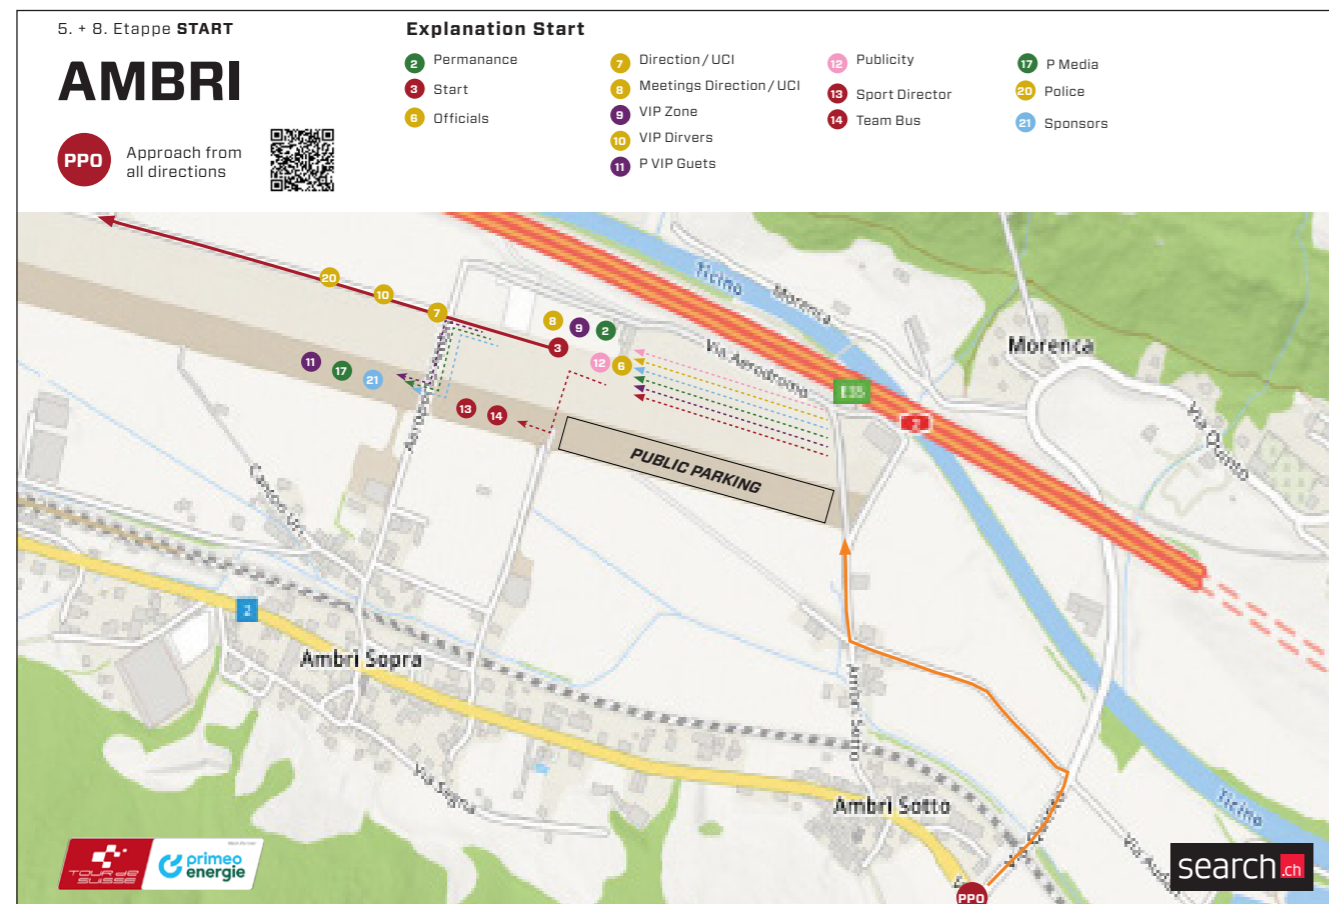

LAST 3 KILOMETERS

ROUTE & TRAFFIC PLAN BRUNNEN

5TH STAGE AMBRI – NOVAZZANO

ROUTE & TRAFFIC PLAN AMBRI

RACE SCHEDULE

Ascent	▲ 2676 m	Total time	4 h 38 min
Descent	▼ 3293 m	Average Speed	41 km/h

m ü. M.	km	km	Location	Advertising convoy	Average speed km/h
				39	41
					43