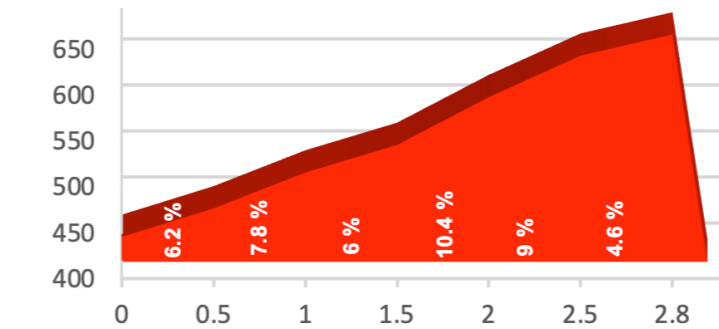

PFANNENSTIEL
Length: 4.1 km Ø Gradient in %: 4.6

KÜSNACHTER BERG
Length: 2.8 km Ø Gradient in %: 7.3

GPS DATA

PPO

FEEDZONE

LAST 3 KILOMETERS

2ND STAGE KÜSSNACHT - AESCH

ROUTE & TRAFFIC PLAN KÜSNACHT