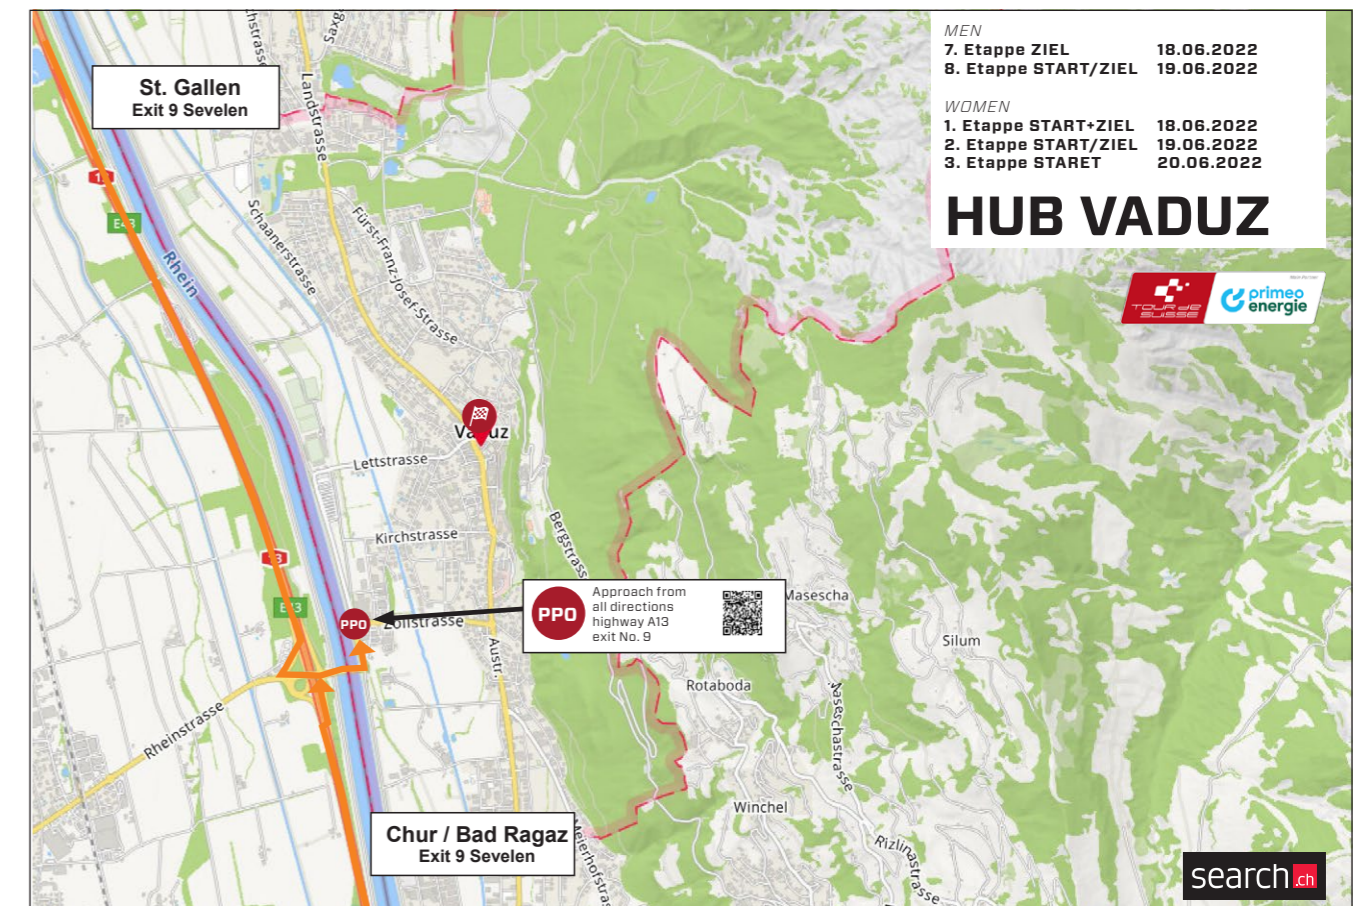

PPO FINISH

FEEDZONE

LAST 3 KILOMETERS

ROUTE & TRAFFIC PLAN MALBUN

8TH STAGE VADUZ – VADUZ

ROUTE & TRAFFIC PLAN VADUZ

ZIEL / START ZEITFAHREN 19.06.22

HUB VADUZ