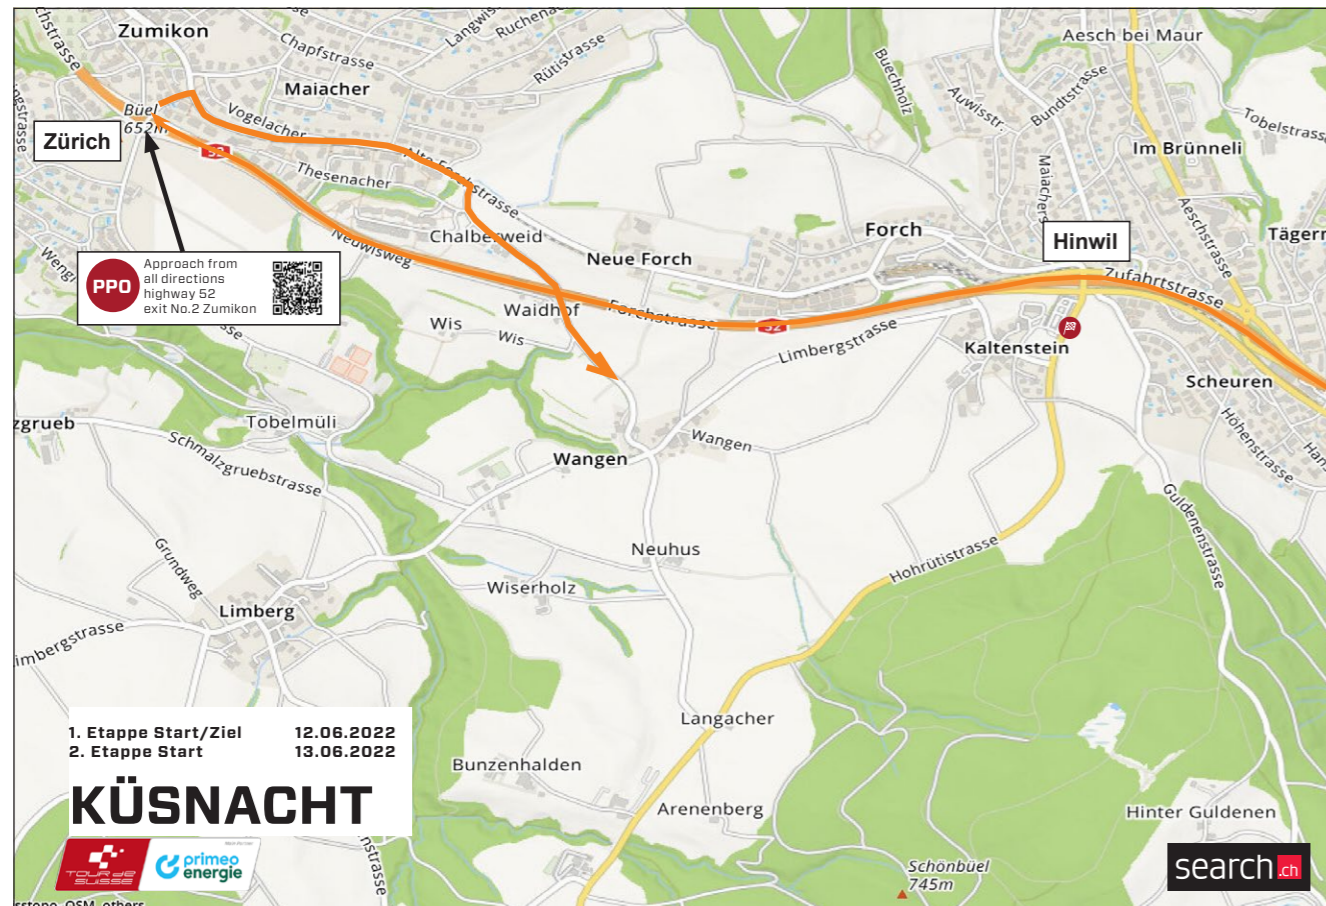

PFANNENSTIEL
Length: 4.1 km Ø Gradient in %: 4.6

KÜSNACHTER BERG
Length: 2.8 km Ø Gradient in %: 7.3

GPS DATA

PPO

FEEDZONE

LAST 3 KILOMETERS

2ND STAGE KÜSSNACHT - AESCH

ROUTE & TRAFFIC PLAN KÜSNACHT