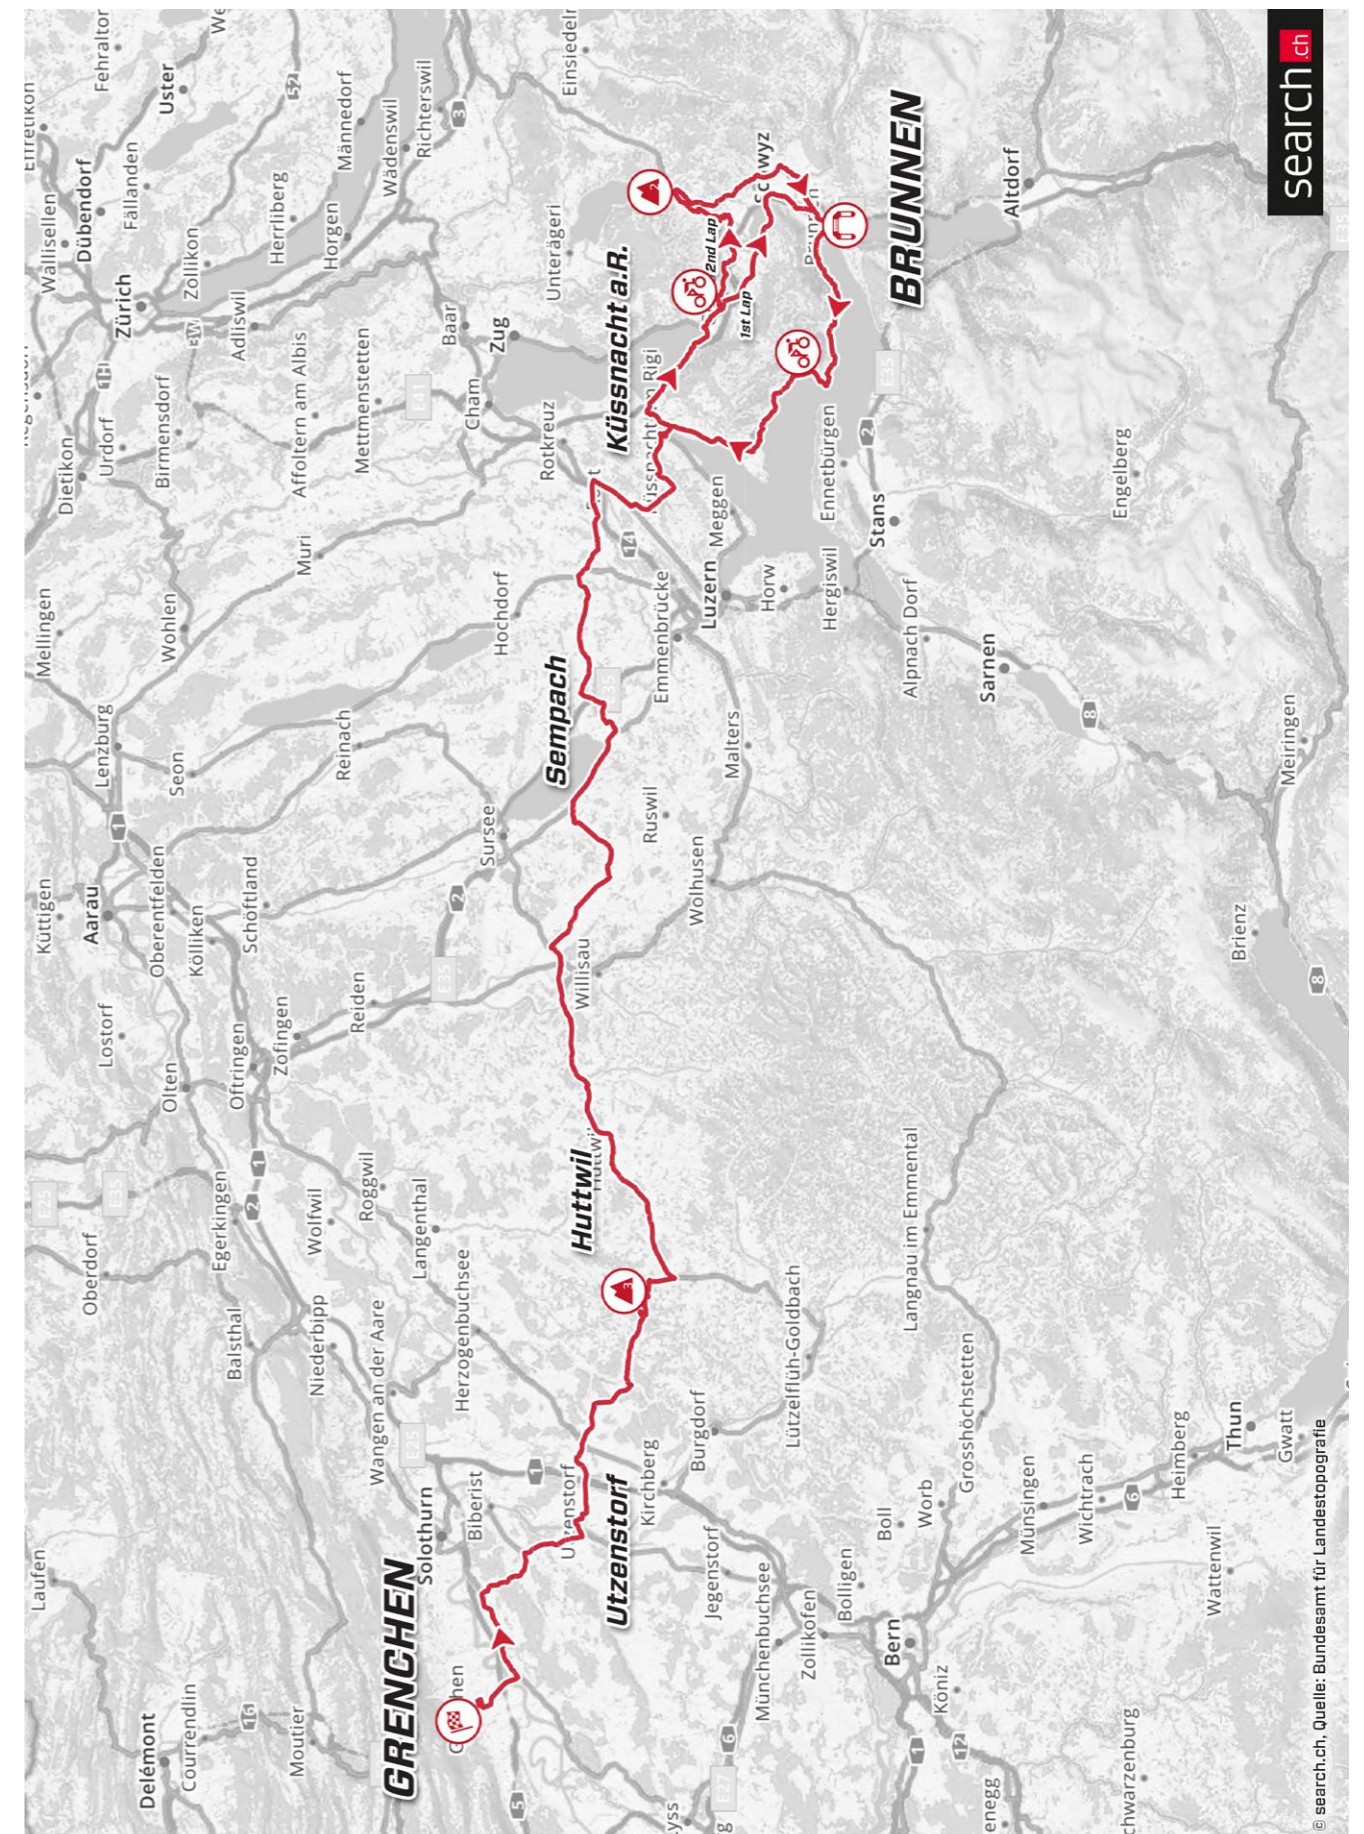

PPO START

PPO FINISH

FEEDZONE

LAST 3 KILOMETERS

ROUTE & TRAFFIC PLAN GRENCHEN

4TH STAGE GRENCHEN - BRUNNEN

ROUTE & TRAFFIC PLAN GRENCHEN

RACE SCHEDULE