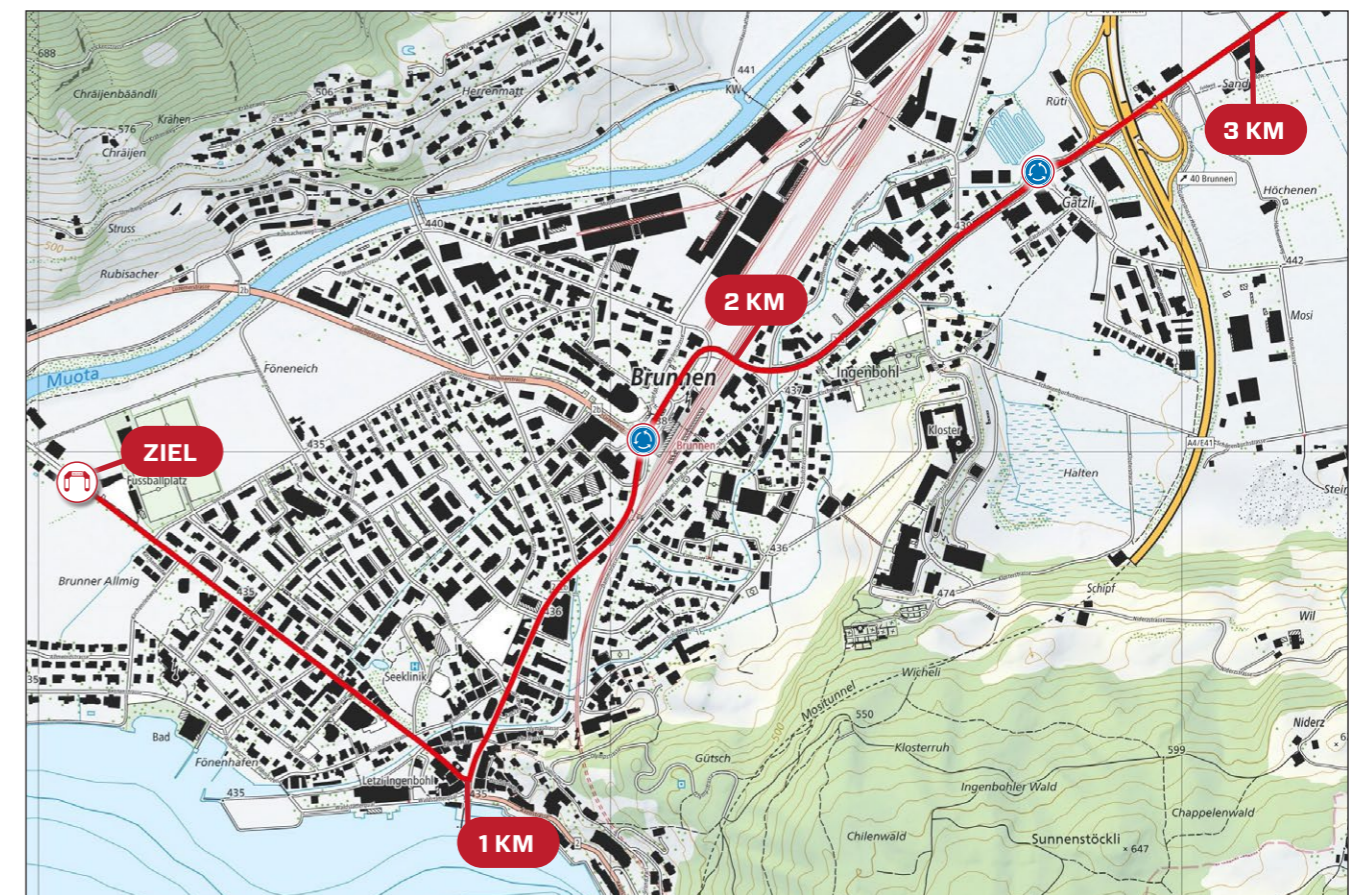

LAST 3 KILOMETERS