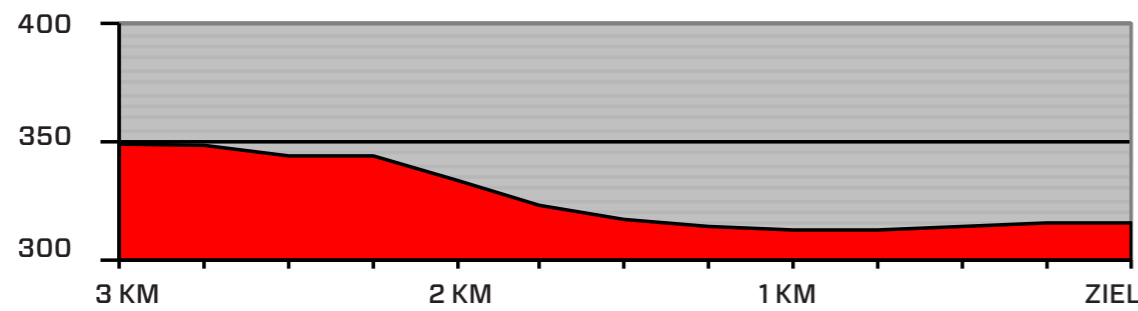

GEMPEN
Length: 5.4 km Ø Gradient in %: 4.6

EICHENBERG
Length: 3.0 km Ø Gradient in %: 7.4

CHALLPASS
Length: 6.3 km Ø Gradient in %: 6.3

GPS DATA

PPO START

PPO FINISH

FEEDZONE

LAST 3 KILOMETERS