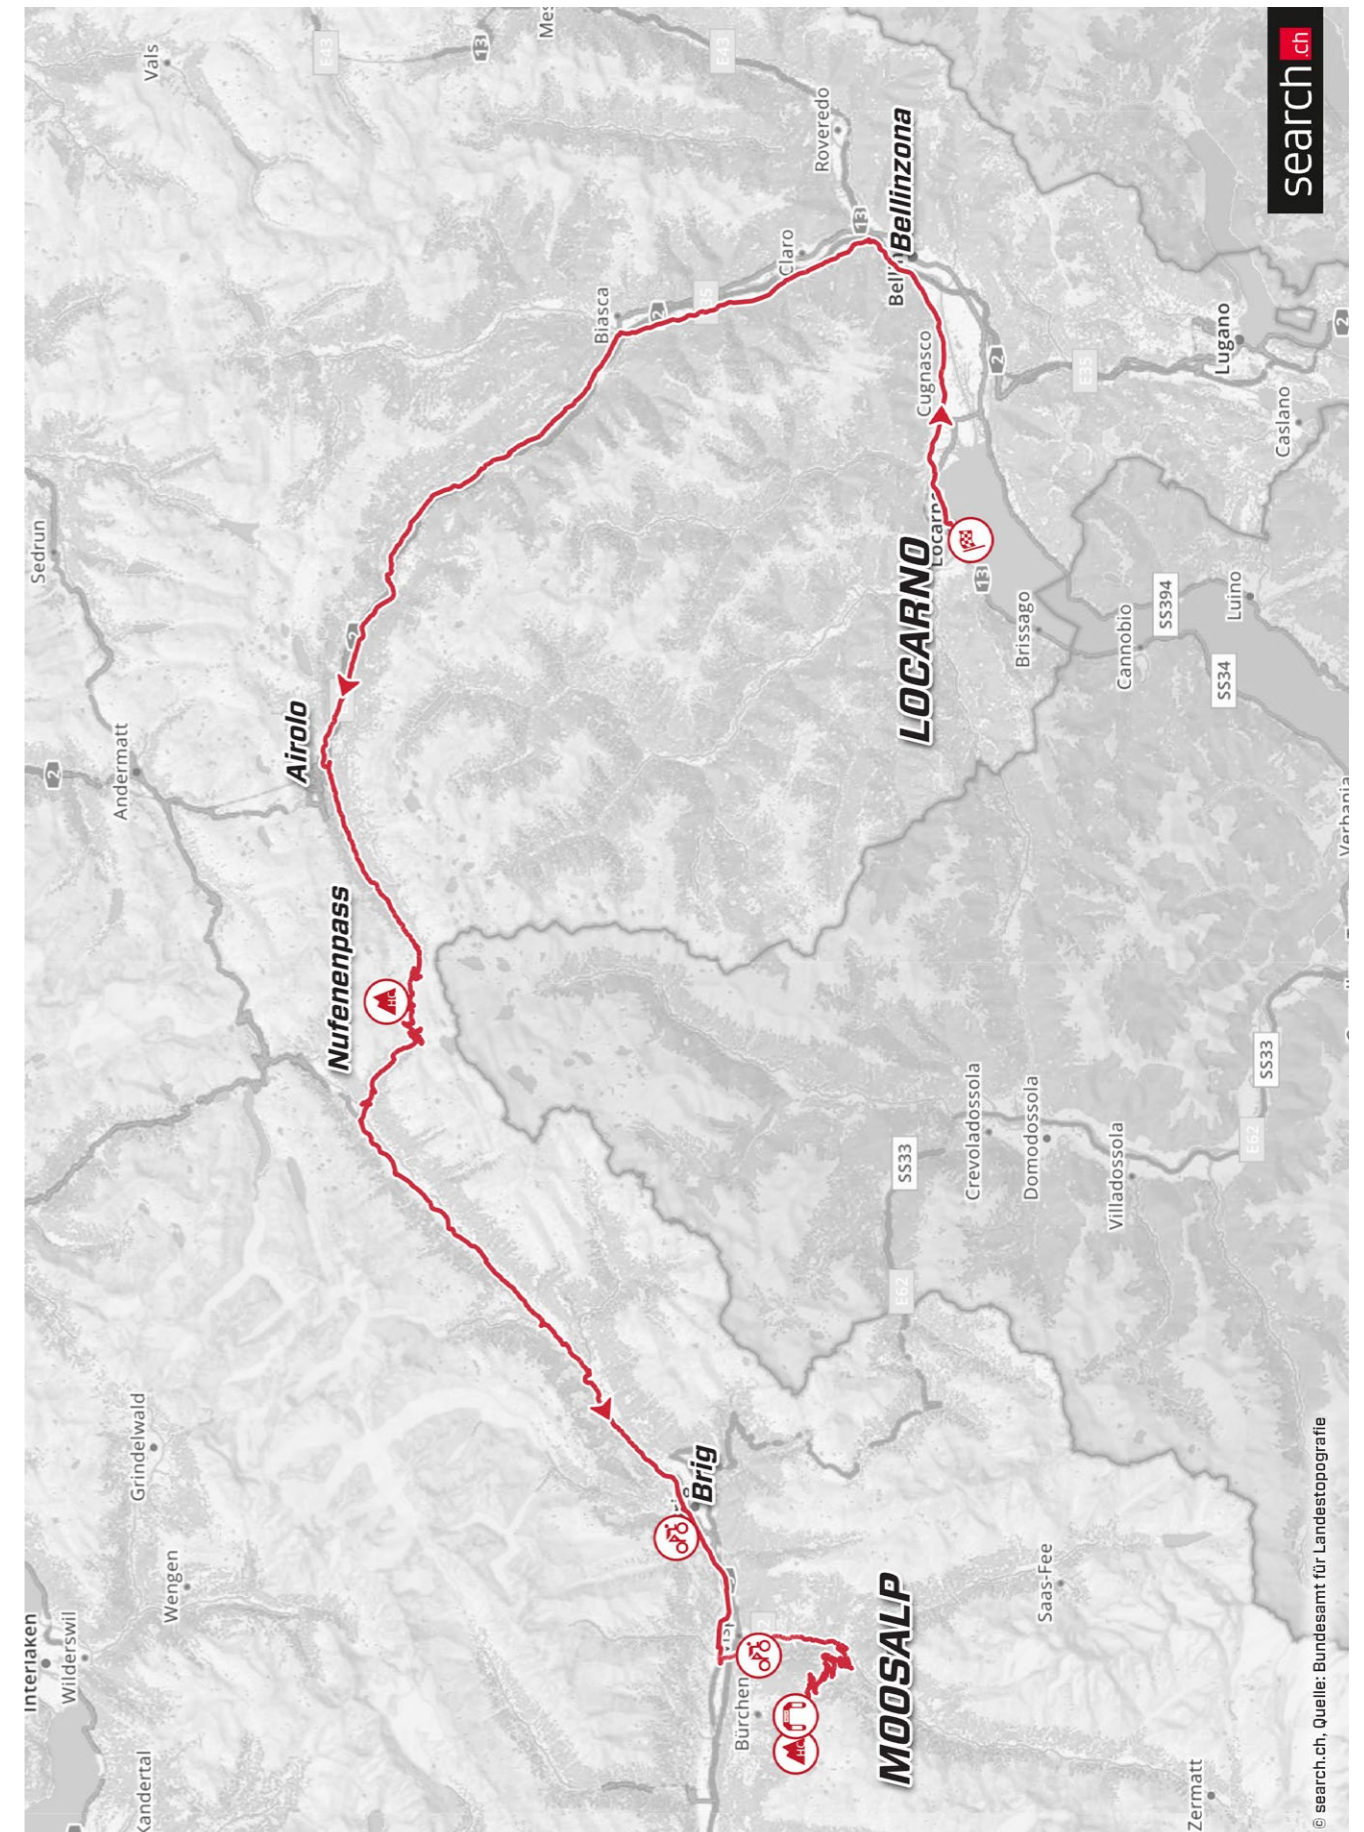

Length: 2.4 km Ø Gradient in %: 8.2

ROUTE & TRAFFIC PLAN NOVAZZANO

6th STAGE LOCARNO – MOOSALP

ROUTE & TRAFFIC PLAN LOCARNO

RACE SCHEDULE

m ü. M.	km	km	Location	Advertising convoy	Average speed km/h
				35	37
					39