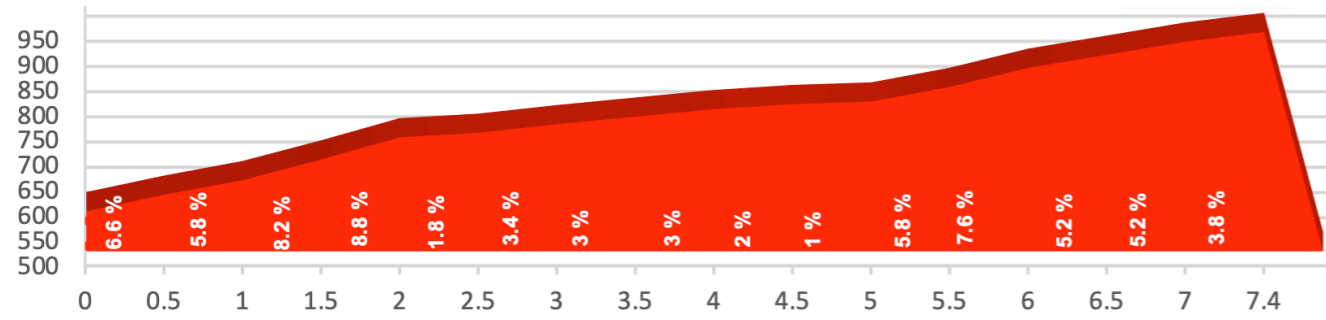

BELLELAY

Length: 7.4 km   Ø Gradient in %: 4.7