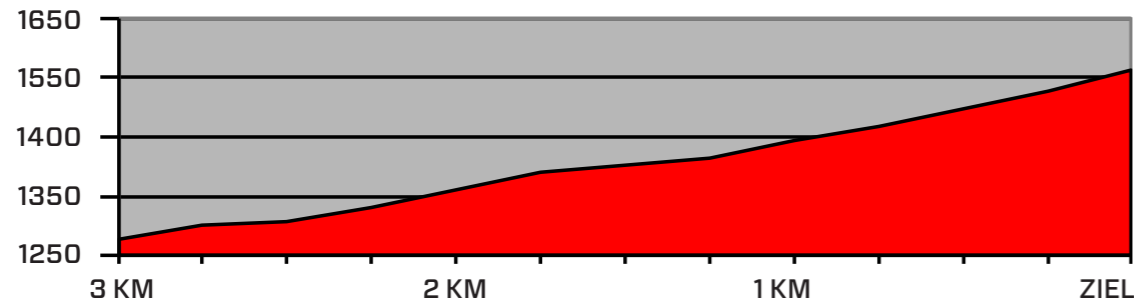

GPS DATA

LAST 3 KILOMETERS