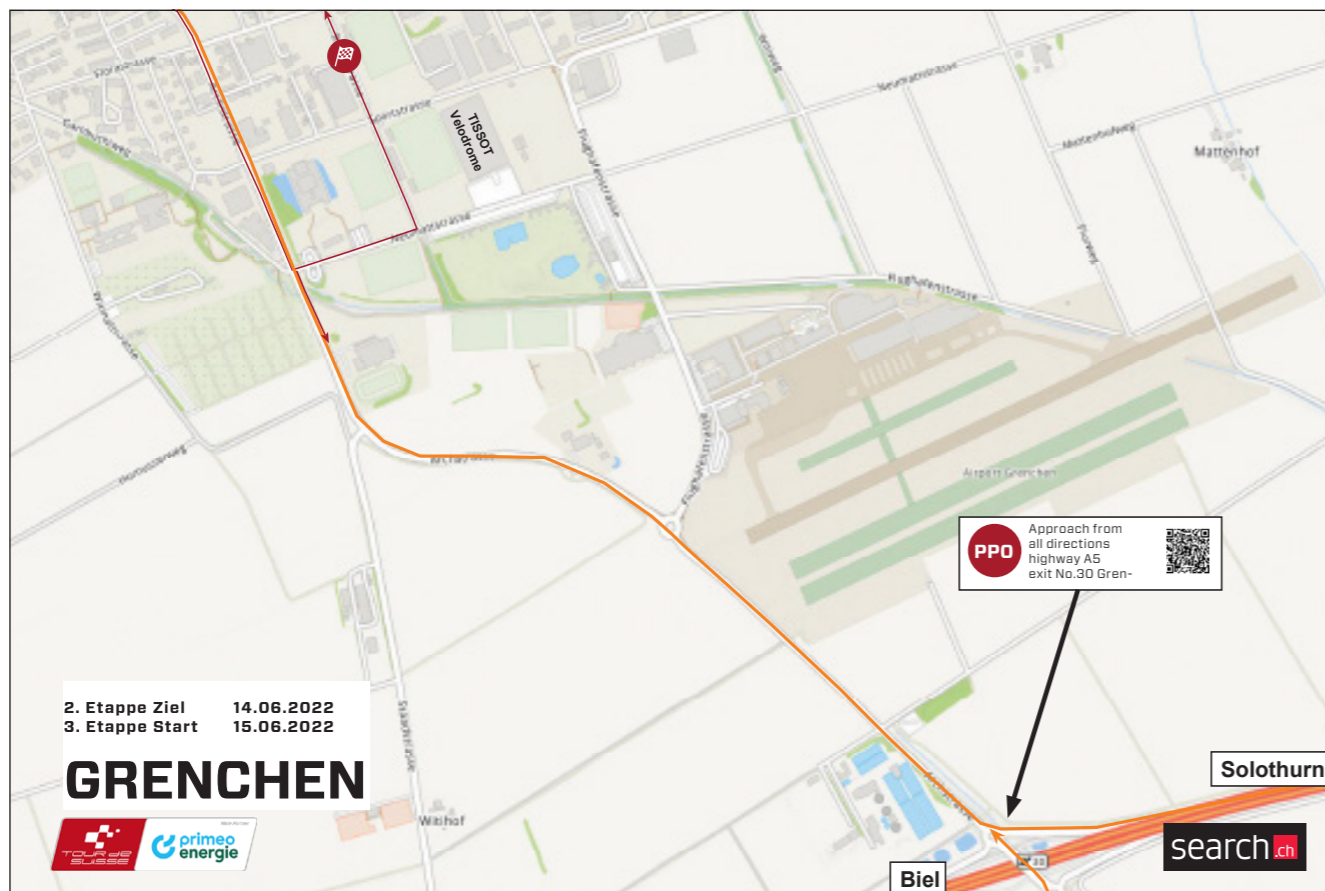

PPO START

PPO FINISH

FEEDZONE

LAST 3 KILOMETERS

ROUTE & TRAFFIC PLAN GRENCHEN

4TH STAGE GRENCHEN - BRUNNEN

ROUTE & TRAFFIC PLAN GRENCHEN

RACE SCHEDULE