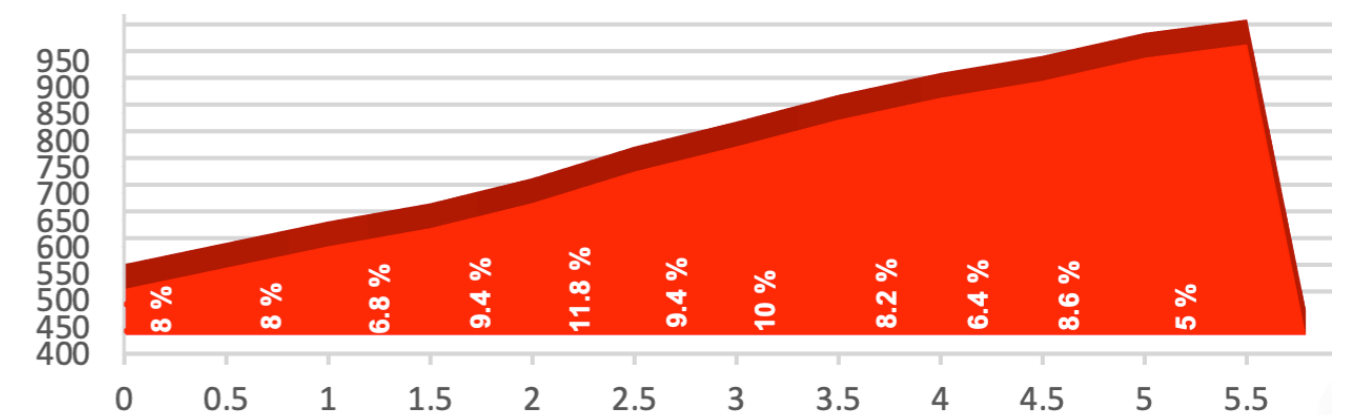

m ü. M.	km	km	Location	Adver- tising convoy	Average speed km/h			
					38	40	42	
460	172.7	4.2	Crossing straight, Bettlachstrasse	Road island	16:14	17:28	17:14	17:02
449	173.1	3.8	Turn left, Kappellstrasse		16:15	17:28	17:15	17:02
450	173.2	3.7	Turn right, Solothurnstrasse		16:15	17:29	17:15	17:02
450	173.8	3.1	Crossing straight, Bielstrasse	Road island 3x	16:16	17:29	17:16	17:03
440	174.8	2.1	Roundabout left, Schlachthausstrasse		16:17	17:31	17:17	17:05
430	176.3	0.6	Turn left, Neumattstrasse		16:19	17:33	17:19	17:07
422	176.5	0.4	Turn left, Brühlstrasse		16:19	17:33	17:19	17:07
436	176.9	0.0	Finish - Grenchen		16:20	17:34	17:20	17:07

COTE AU BOUVIER
Length: 5.5 km   Ø Gradient in %: 8.3