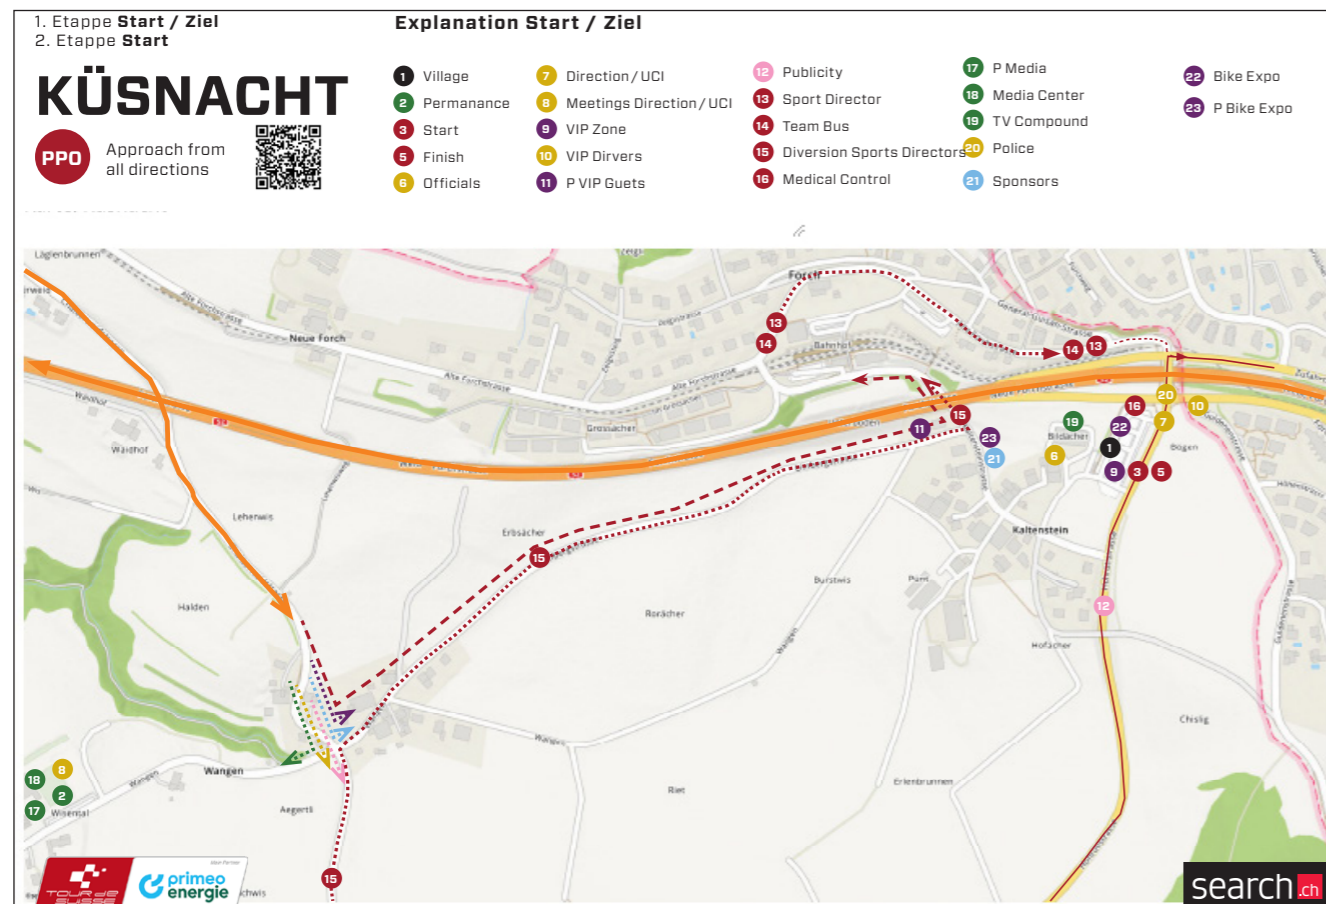

PFANNENSTIEL
Length: 4.1 km Ø Gradient in %: 4.6

KÜSNACHTER BERG
Length: 2.8 km Ø Gradient in %: 7.3

GPS DATA

PPO

FEEDZONE

LAST 3 KILOMETERS

2ND STAGE KÜSSNACHT - AESCH

ROUTE & TRAFFIC PLAN KÜSNACHT