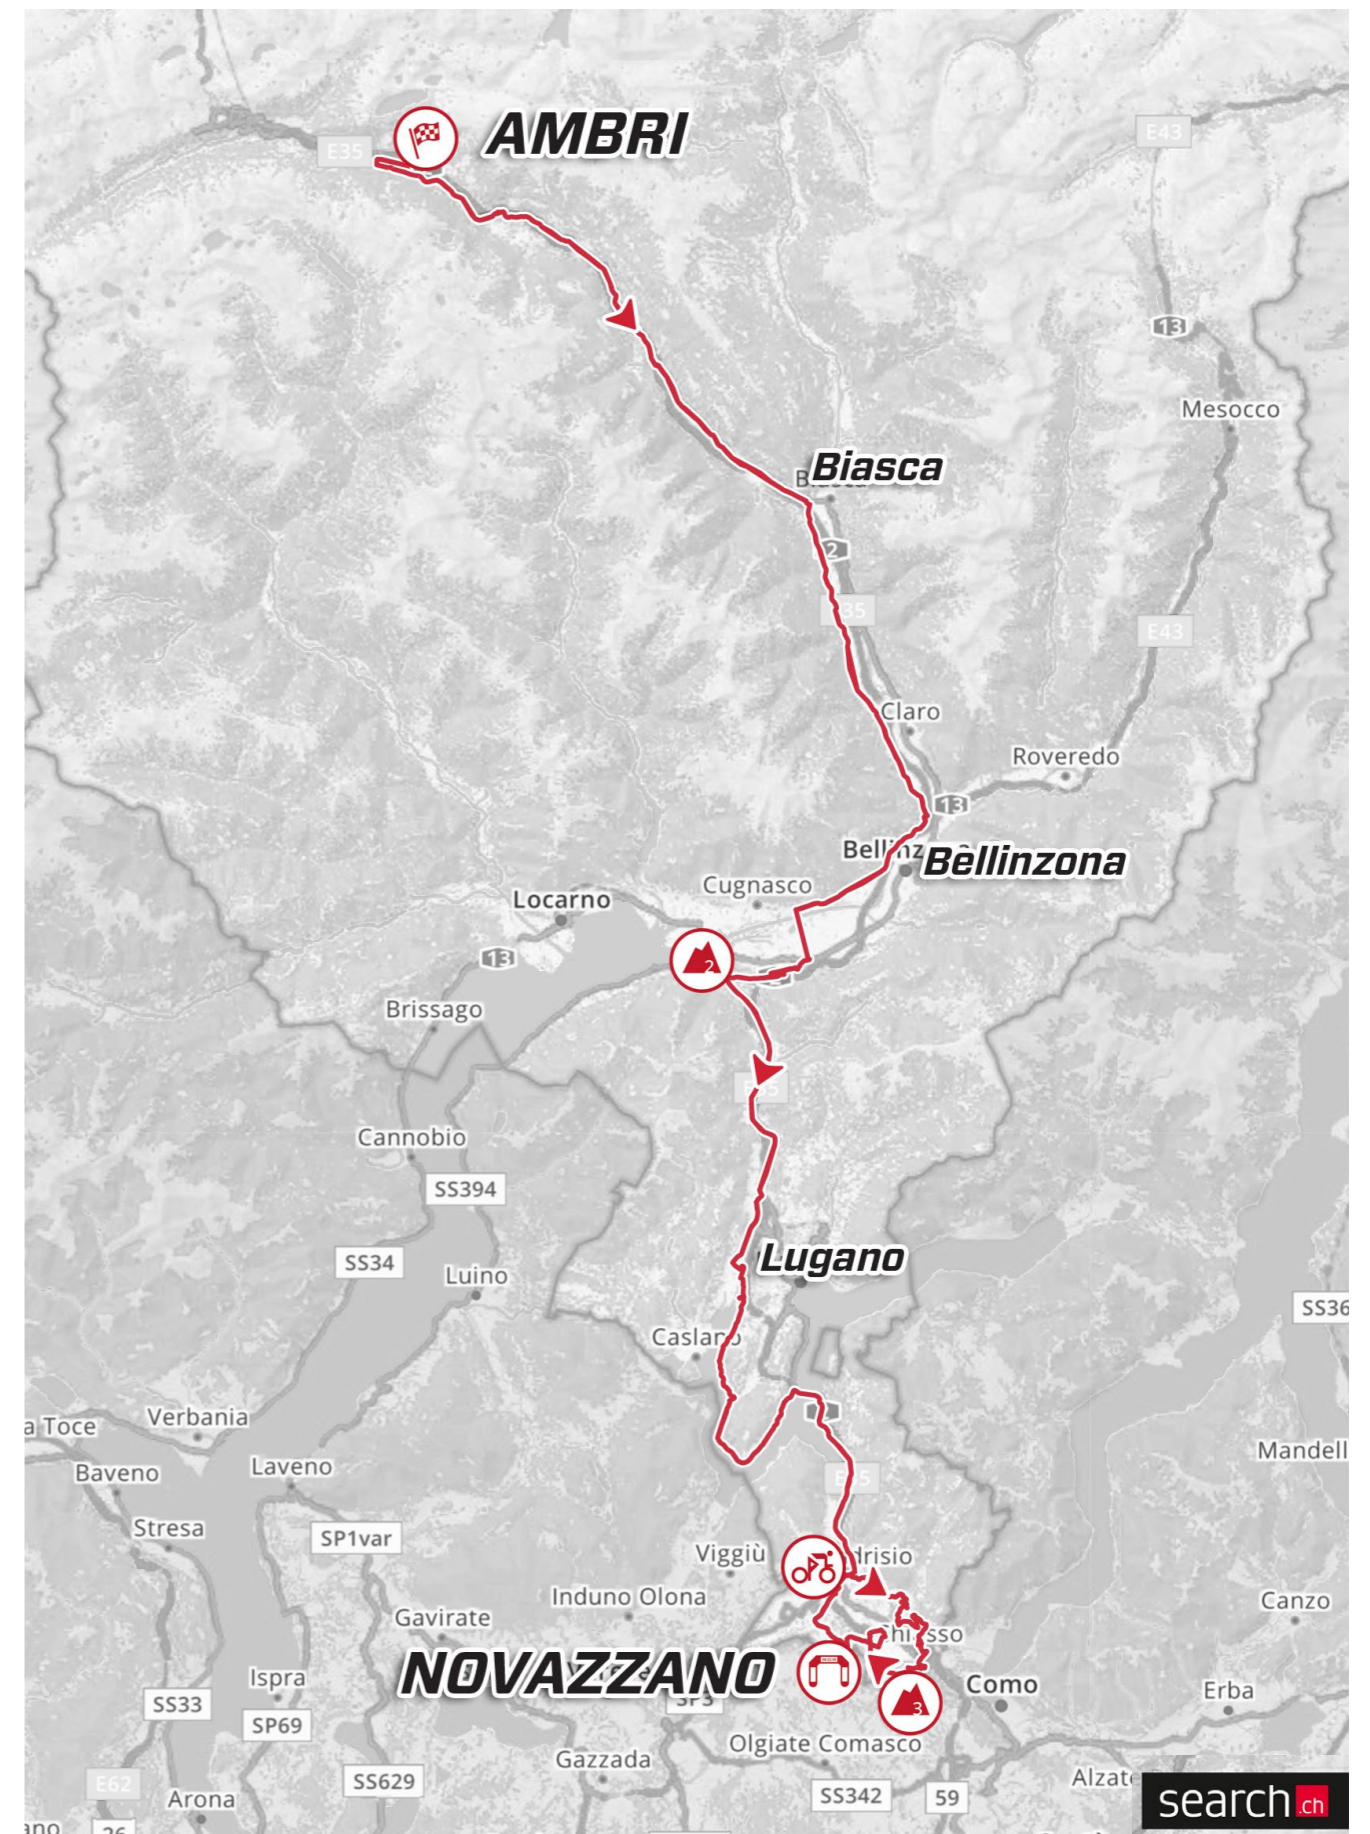

LAST 3 KILOMETERS

ROUTE & TRAFFIC PLAN BRUNNEN

5TH STAGE AMBRI – NOVAZZANO

ROUTE & TRAFFIC PLAN AMBRI

RACE SCHEDULE

Ascent	▲ 2676 m	Total time	4 h 38 min
Descent	▼ 3293 m	Average Speed	41 km/h

m ü. M.	km	km	Location	Advertising convoy	Average speed km/h
				39	41
					43