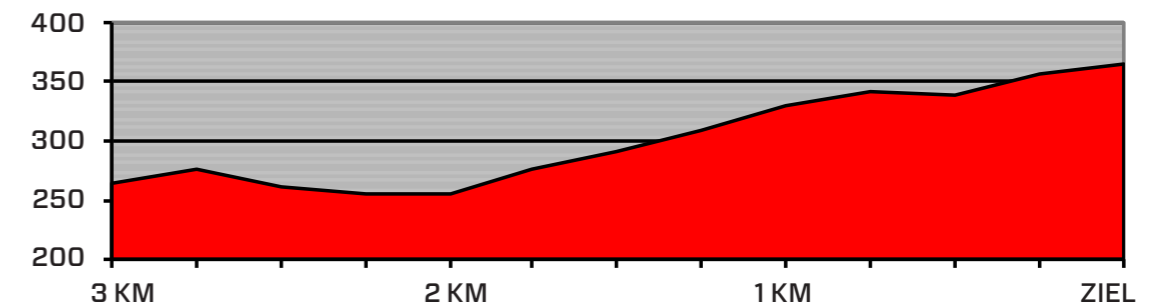

m ü. M.	km	km	Location	Advertising convoy	Average speed km/h		
					39	41	43
253	187.9	2.2	Turn right, Via Torraccia	Road islands 4x	17:29	17:15	17:03
293	188.5	1.6	Novazzano	Road island	17:31	17:17	17:04
341	189.2	0.9	Turn left, Via indipendenza		17:33	17:18	17:05
361	189.7	0.4	Turn right, Via Marchetto		17:33	17:19	17:06
366	190.1	0.0	Novazzano, finish		17:34	17:20	17:07

GPS DATA

LAST 3 KILOMETERS