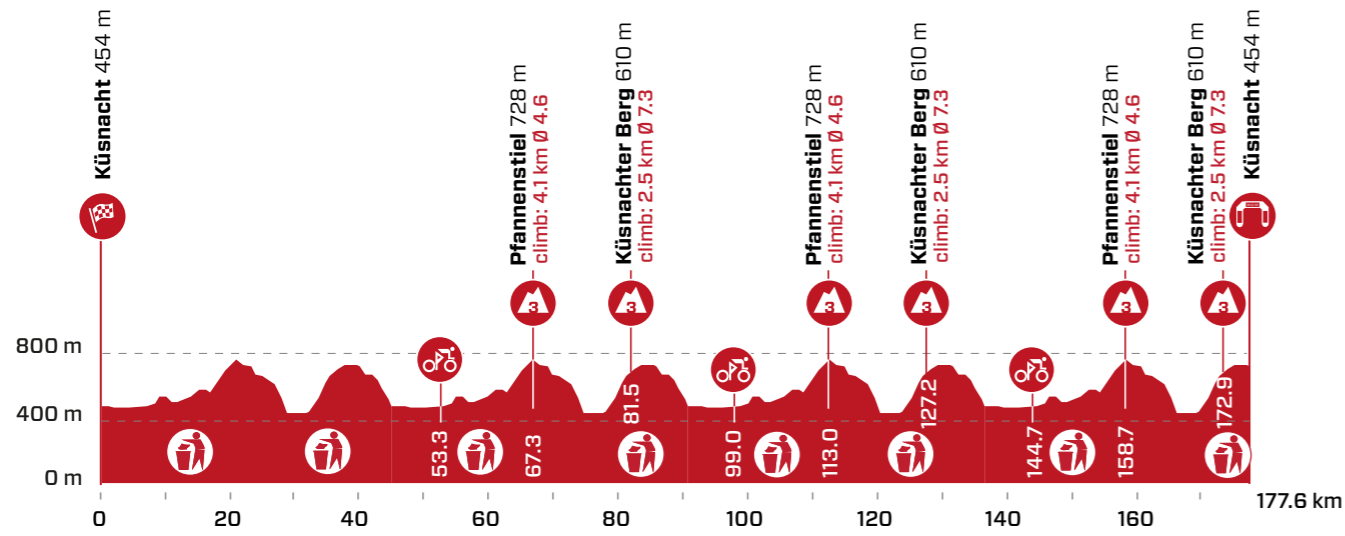

RACE SCHEDULE

Ascent **▲ 2760 m** Total time **4 h 20 min**
Descent **▼ 2760 m** Average Speed **41 km/h**

m ü. M.	km	km	Location	Advertising convoy	Average speed km/h		
					39	41	43
	Neutralisation 5.2 km		Zufahrtsstrasse - Aeschstrasse - Loorenstrasse - Zürichstrasse - Rellikonstrasse	11:50	12:50	12:50	12:50
454	0.0	177.6	KM 0 Rellikonstrasse	12:00	13:00	13:00	12:51
456	1.6	176.0	Üssikon	12:02	13:02	13:02	13:02
439	3.3	174.3	Turn right, Rellikerstrasse	Road Island	12:03	13:04	13:03
440	3.4	174.2	Turn left, Iserig-Strasse	Road Island	12:04	13:04	13:03
445	5.0	172.6	Mönchaltorf	Road Island	12:06	13:06	13:05
442	5.5	172.1	Turn right, Esslingerstrasse		12:06	13:06	13:06
442	5.6	172.0	Turn left, Gossauerstrasse	Road Island	12:06	13:07	13:06
449	7.7	169.9	Gossau		12:09	13:09	13:08
451	8.1	169.5	Roundabout left, Grütstrasse	Road Island 3x	12:09	13:10	13:09
455	8.5	169.1	Roundabout right, Laufenbachstrasse	Road Island 5x	12:10	13:10	13:09
505	10.8	166.8	Roundabout right, Grüningerstrasse		12:13	13:13	13:12
504	10.9	166.7	Unterottikon		12:13	13:14	13:12
486	12.6	165.0	Grüningen	Road Island 5x	12:15	13:16	13:14
492	13.1	164.5	Stedtligass	Post on the left	12:16	13:17	13:15
510	13.8	163.8	Binzikerstrasse	Green zone	12:18	13:19	13:16
534	15.2	162.4	Holzhusen		12:18	13:19	13:17
546	15.8	161.8	Willikon	Road Island	12:19	13:20	13:18
551	16.5	161.1	Oetwil am See		12:20	13:21	13:19
554	16.6	161.0	Roundabout right, Willikonstrasse	Road Island	12:20	13:21	13:19
546	17.5	160.1	Willikonstrasse	Lanterns in the middle of the street	12:21	13:23	13:21
541	17.7	159.9	Turn left, Bergstrasse		12:22	13:23	13:21
583	18.7	158.9	Chrüzlen	Road Island	12:24	13:25	13:23
640	19.8	157.8	Turn left, Bergstrasse		12:27	13:28	13:25