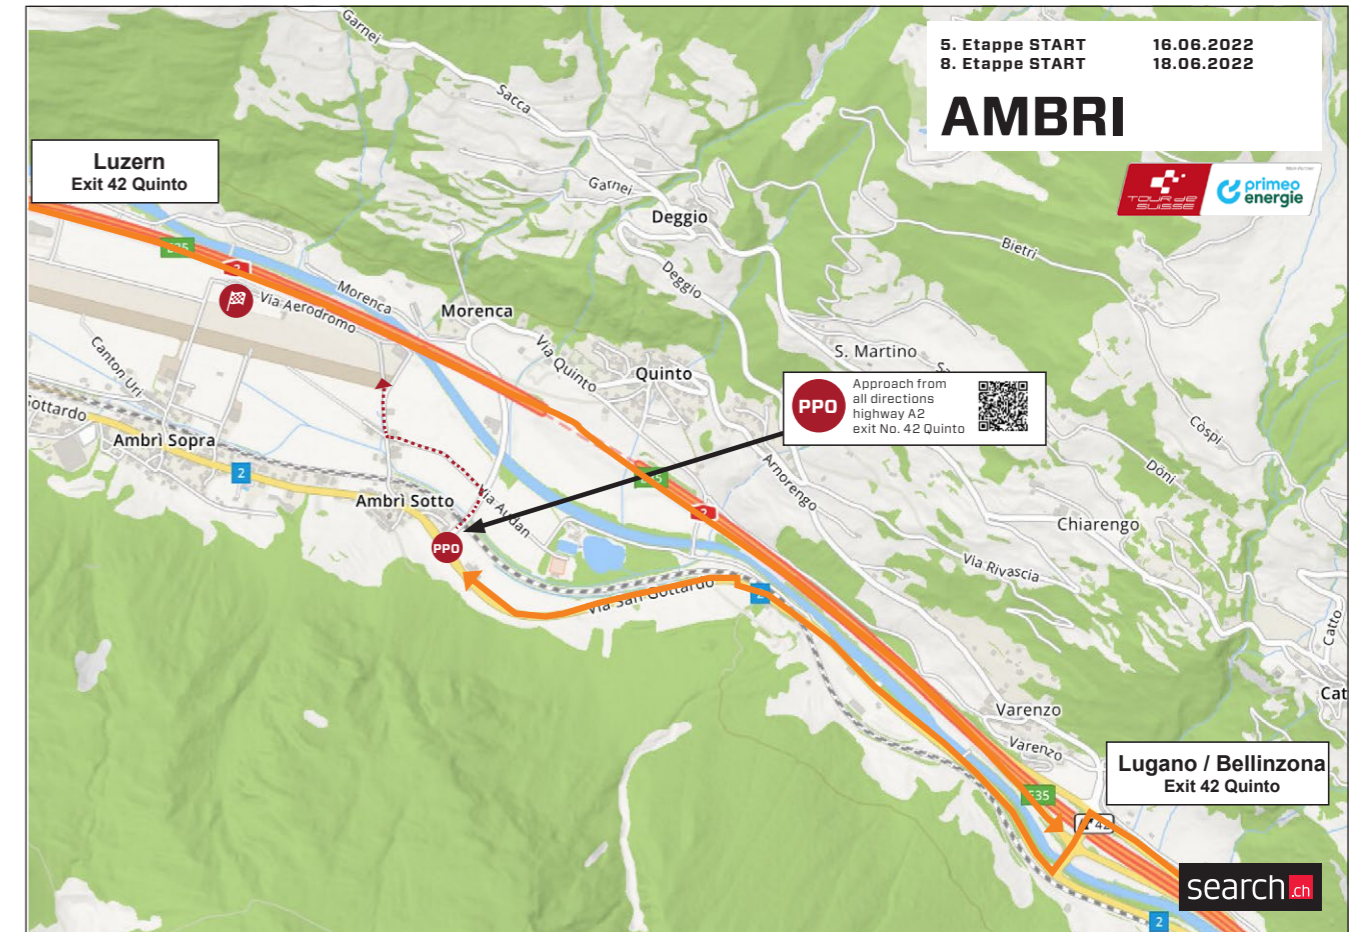

ROUTE & TRAFFIC PLAN AMBRI

5. + 8. Etappe START

AMBRI

PPD Approach from all directions

Explanation Start	
Permanence	Direction / UCI
Start	Meetings Direction / UCI
Officials	VIP Zone
	VIP Drivers
	P VIP Guests
Publicity	Sport Director
	Team Bus
P Media	Sponsors
Police