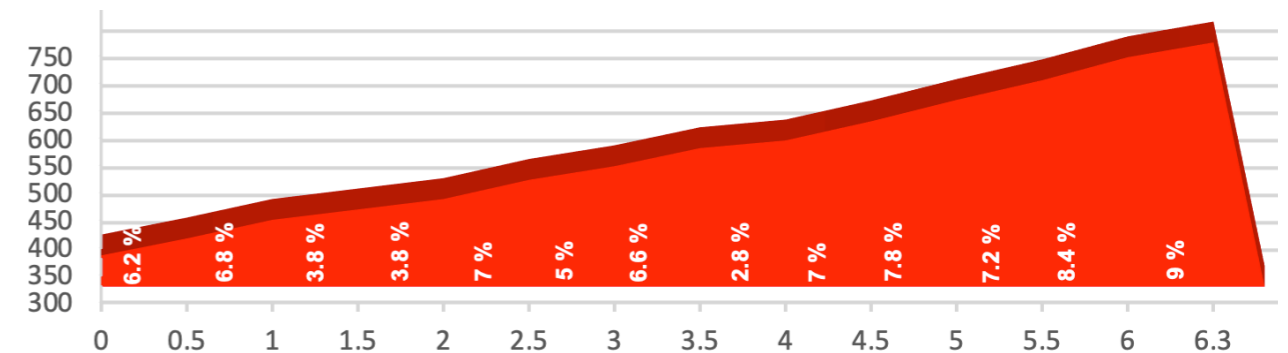

GEMPEN
Length: 5.4 km Ø Gradient in %: 4.6

EICHENBERG
Length: 3.0 km Ø Gradient in %: 7.4

CHALLPASS
Length: 6.3 km Ø Gradient in %: 6.3

GPS DATA

PPO START

PPO FINISH

FEEDZONE

LAST 3 KILOMETERS