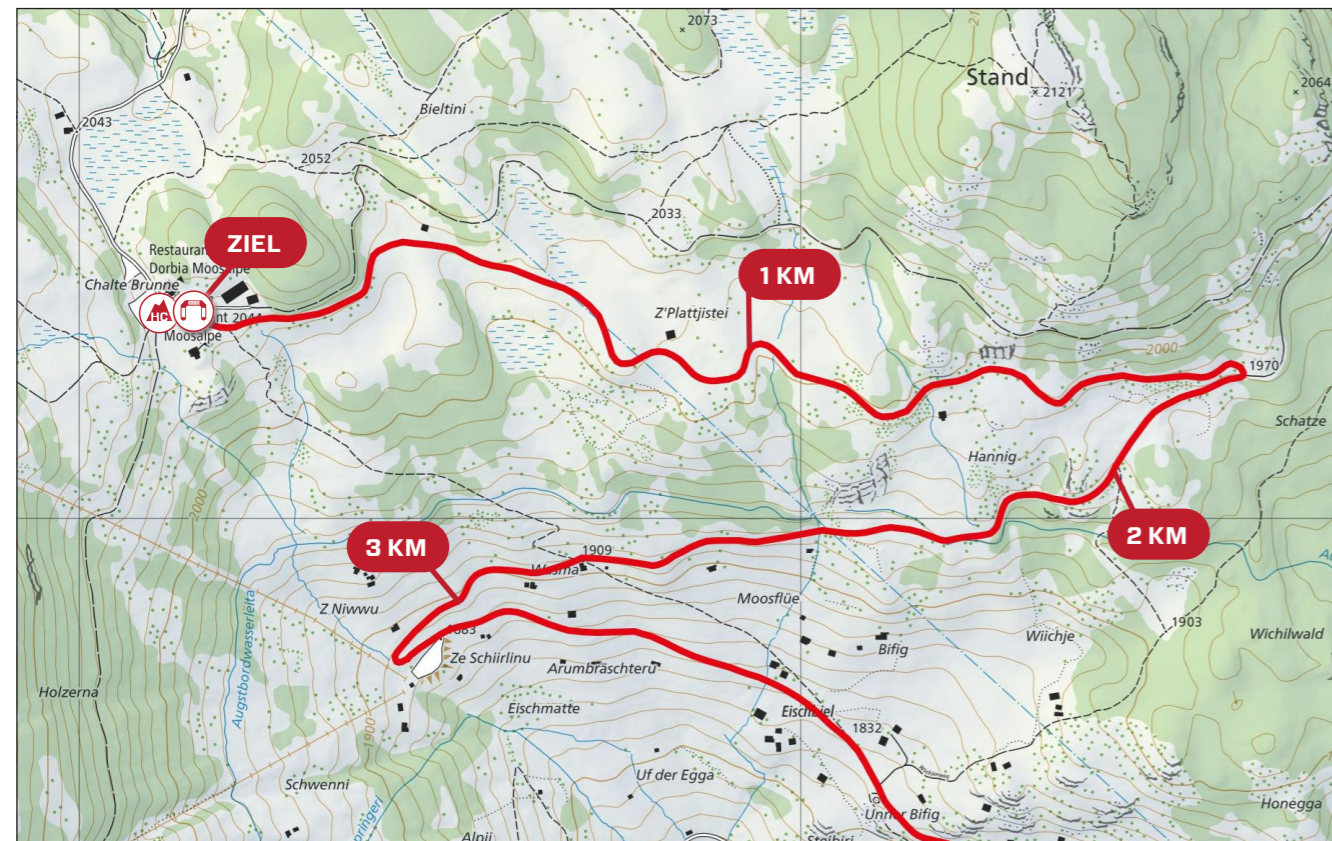

GPS DATA

LAST 3 KILOMETERS