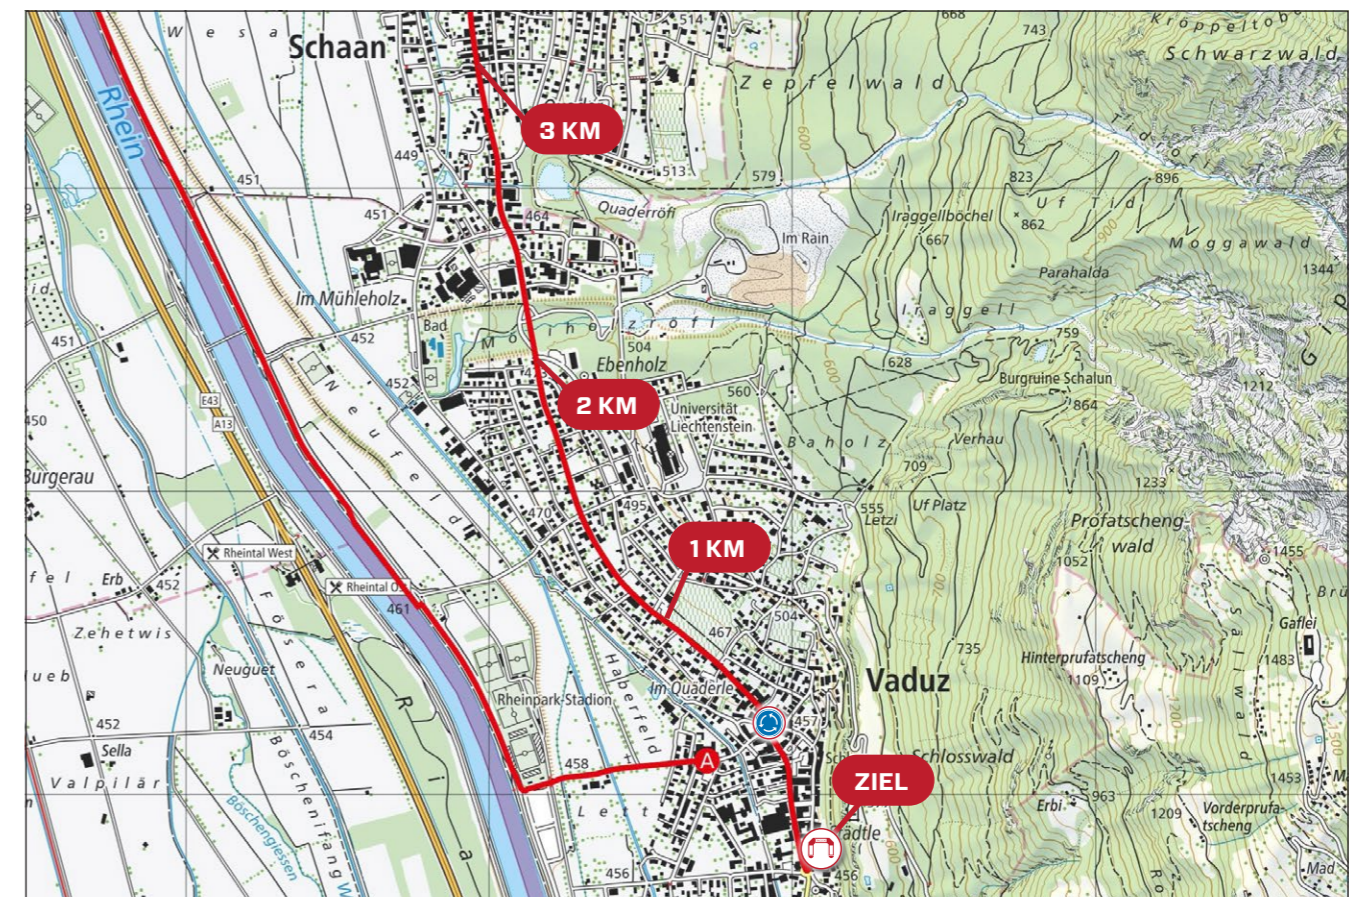

LAST 3 KILOMETERS