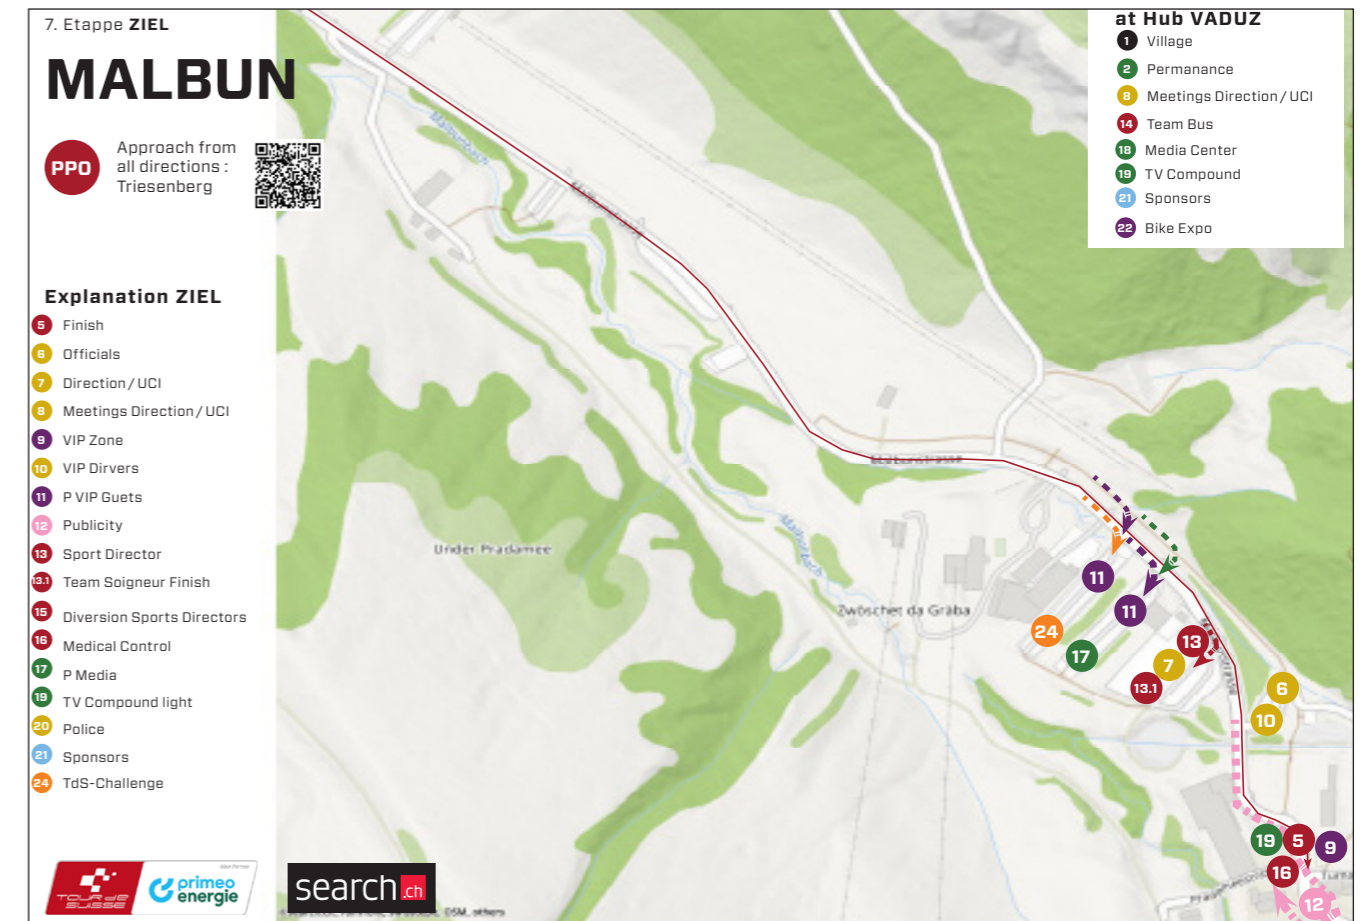

PPO FINISH

FEEDZONE

LAST 3 KILOMETERS

ROUTE & TRAFFIC PLAN MALBUN

8TH STAGE VADUZ – VADUZ

ROUTE & TRAFFIC PLAN VADUZ

ZIEL / START ZEITFAHREN 19.06.22

HUB VADUZ