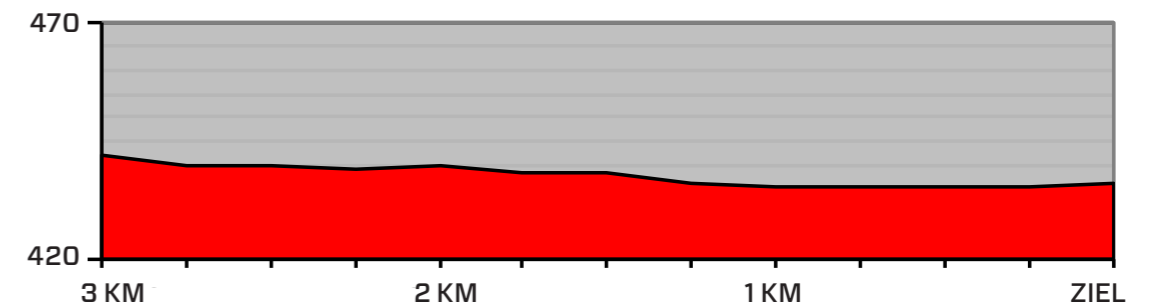

LAST 3 KILOMETERS

ROUTE & TRAFFIC PLAN BRUNNEN

5TH STAGE AMBRI – NOVAZZANO

ROUTE & TRAFFIC PLAN AMBRI

RACE SCHEDULE

Ascent	▲ 2676 m	Total time	4 h 38 min
Descent	▼ 3293 m	Average Speed	41 km/h

m ü. M.	km	km	Location	Advertising convoy	Average speed km/h
				39	41
					43