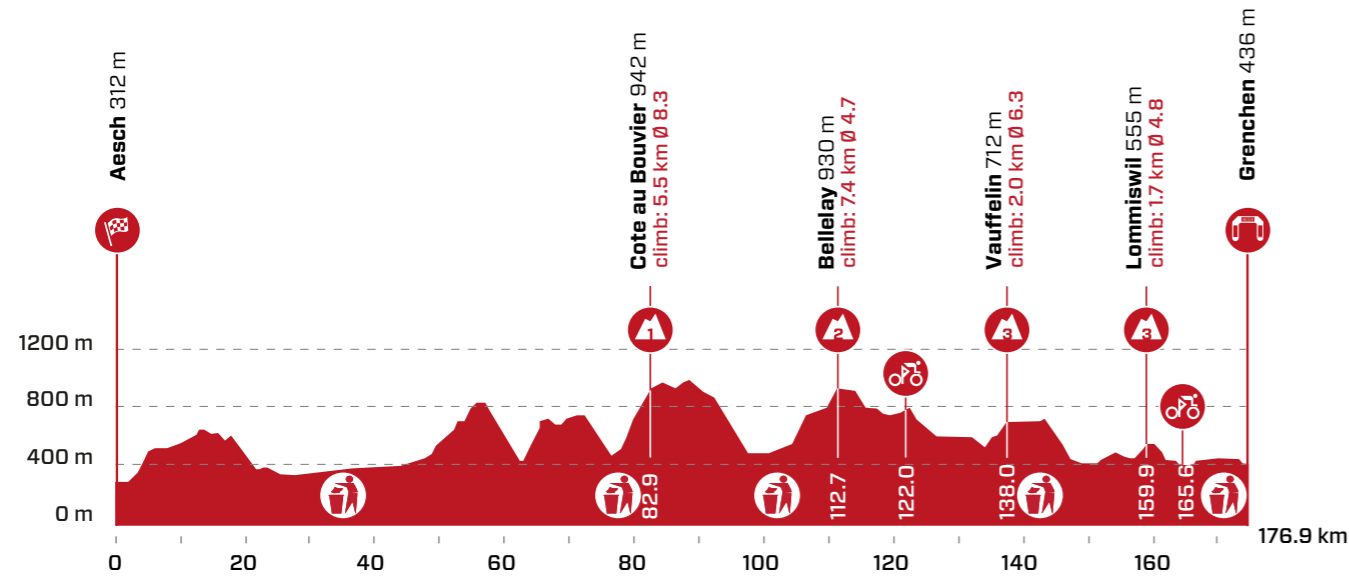

RACE SCHEDULE

Ascent **▲ 3143 m** Total time **4 h 26 min**
Descent **▼ 3022 m** Average Speed **40 km/h**

m ü. M.	km	km	Location	Adver- tising convoy	Average speed km/h			
					38	40	42	
	Neutralisation 2.0 km		Ettingerstrasse - Hauptstrasse - Bahnhofstrasse - Angensteinstrasse	11:50	12:50	11:50	12:50	
312	0.0	176.9	KM 0 - Aeschstrasse	11:54	12:54	12:54	12:54	
314	0.7	176.2	Duggingen	11:55	12:55	12:55	12:55	
325	2.9	174.0	Turn left, Seewenstrasse	11:58	12:58	12:58	12:58	
545	8.0	168.9	Seewen	12:07	13:08	13:07	13:06	
639	12.5	164.4	Bretzwil	Road island	12:14	13:15	13:14	13:13
622	14.7	162.2	Nunningen	Road island	12:16	13:18	13:16	13:15
586	17.0	159.9	Zullwil	Road islands 2x	12:19	13:20	13:19	13:18
392	21.5	155.4	Breitenbach	Road islands 3x	12:23	13:25	13:23	13:22
393	22.2	154.7	Roundabout straight, Laufenstrasse	Road islands 4x	12:24	13:25	13:24	13:23
352	26.0	150.9	Laufen	Road island	12:29	13:30	13:29	13:27
354	26.3	150.6	Roundabout 2. Exit		12:29	13:31	13:29	13:27
353	26.5	150.4	Roundabout left, Delsbergstrasse	Road islands 2x	12:29	13:31	13:29	13:28
380	33.0	143.9	Liesberg Station	Road islands 2x	12:39	13:41	13:39	13:37
386	35.1	141.8	Liesberg Riederwald	Road islands 3x	12:42	13:44	13:42	13:39
392	37.0	139.9	Delsbergstrasse	Green Zone	12:45	13:47	13:45	13:42
412	42.2	134.7	Delémont	Road islands 4x	12:51	13:54	13:51	13:49
416	42.8	134.1	Roundabout left, Delsbergstrasse	Route de Moutier	12:52	13:55	13:52	13:49
416	43.0	133.9	Roundabout right, Route de Distribution Urbaine		12:52	13:55	13:52	13:50
414	43.4	133.5	Roundabout straight, Route de Distribution Urbaine		12:53	13:56	13:53	13:50
416	43.8	133.1	Roundabout straight, Route de Distribution Urbaine		12:54	13:57	13:54	13:51
416	44.1	132.8	Roundabout straight, Route de Distribution Urbaine		12:54	13:57	13:54	13:51
416	44.3	132.6	Roundabout straight, Rue de la Blancherie		12:54	13:57	13:54	13:51