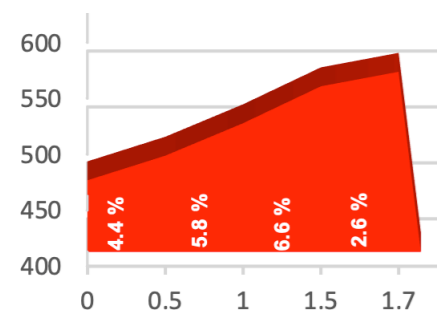

COTE AU BOUVIER
Length: 5.5 km Ø Gradient in %: 8.3

BELLELAY

Length: 7.4 km Ø Gradient in %: 4.7

VAUFFELIN

Length: 2.0 km Ø Gradient in %: 6.3

LOMMISWIL

Length: 1.7 km Ø Gradient in %: 4.8

GPS DATA