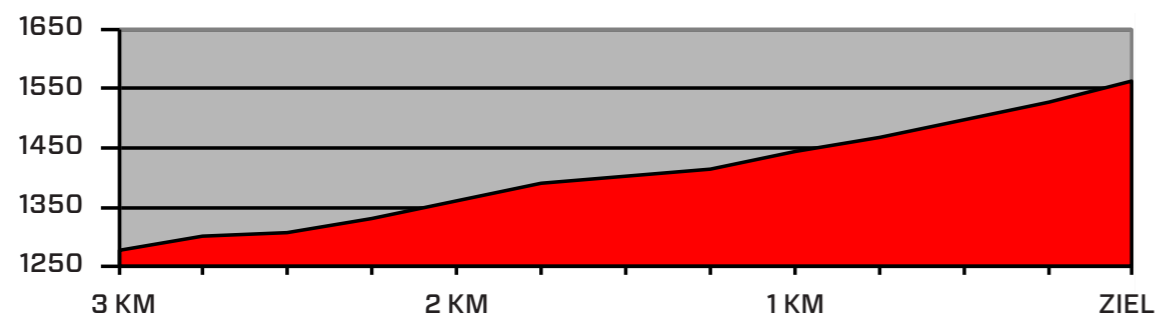

NUFENENPASS
Length: 21.6 km Ø Gradient in %: 5.0

MOOSALP
Length: 18.0 km Ø Gradient in %: 6.0

GPS DATA

PPO START

PPO FINISH

FEEDZONE

LAST 3 KILOMETERS

ROUTE & TRAFFIC PLAN MOOSALP