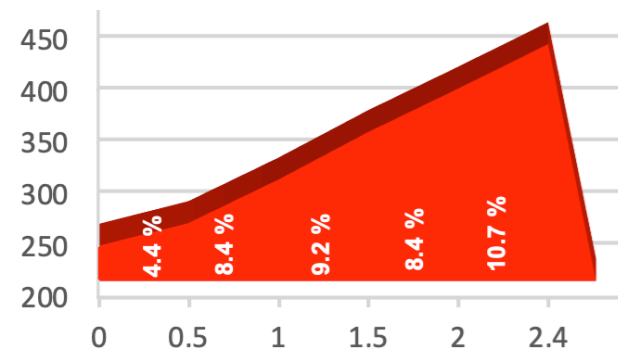

Length: 2.4 km Ø Gradient in %: 8.2

ROUTE & TRAFFIC PLAN NOVAZZANO

6th STAGE LOCARNO – MOOSALP

ROUTE & TRAFFIC PLAN LOCARNO

RACE SCHEDULE

m ü. M.	km	km	Location	Advertising convoy	Average speed km/h
				35	37
					39