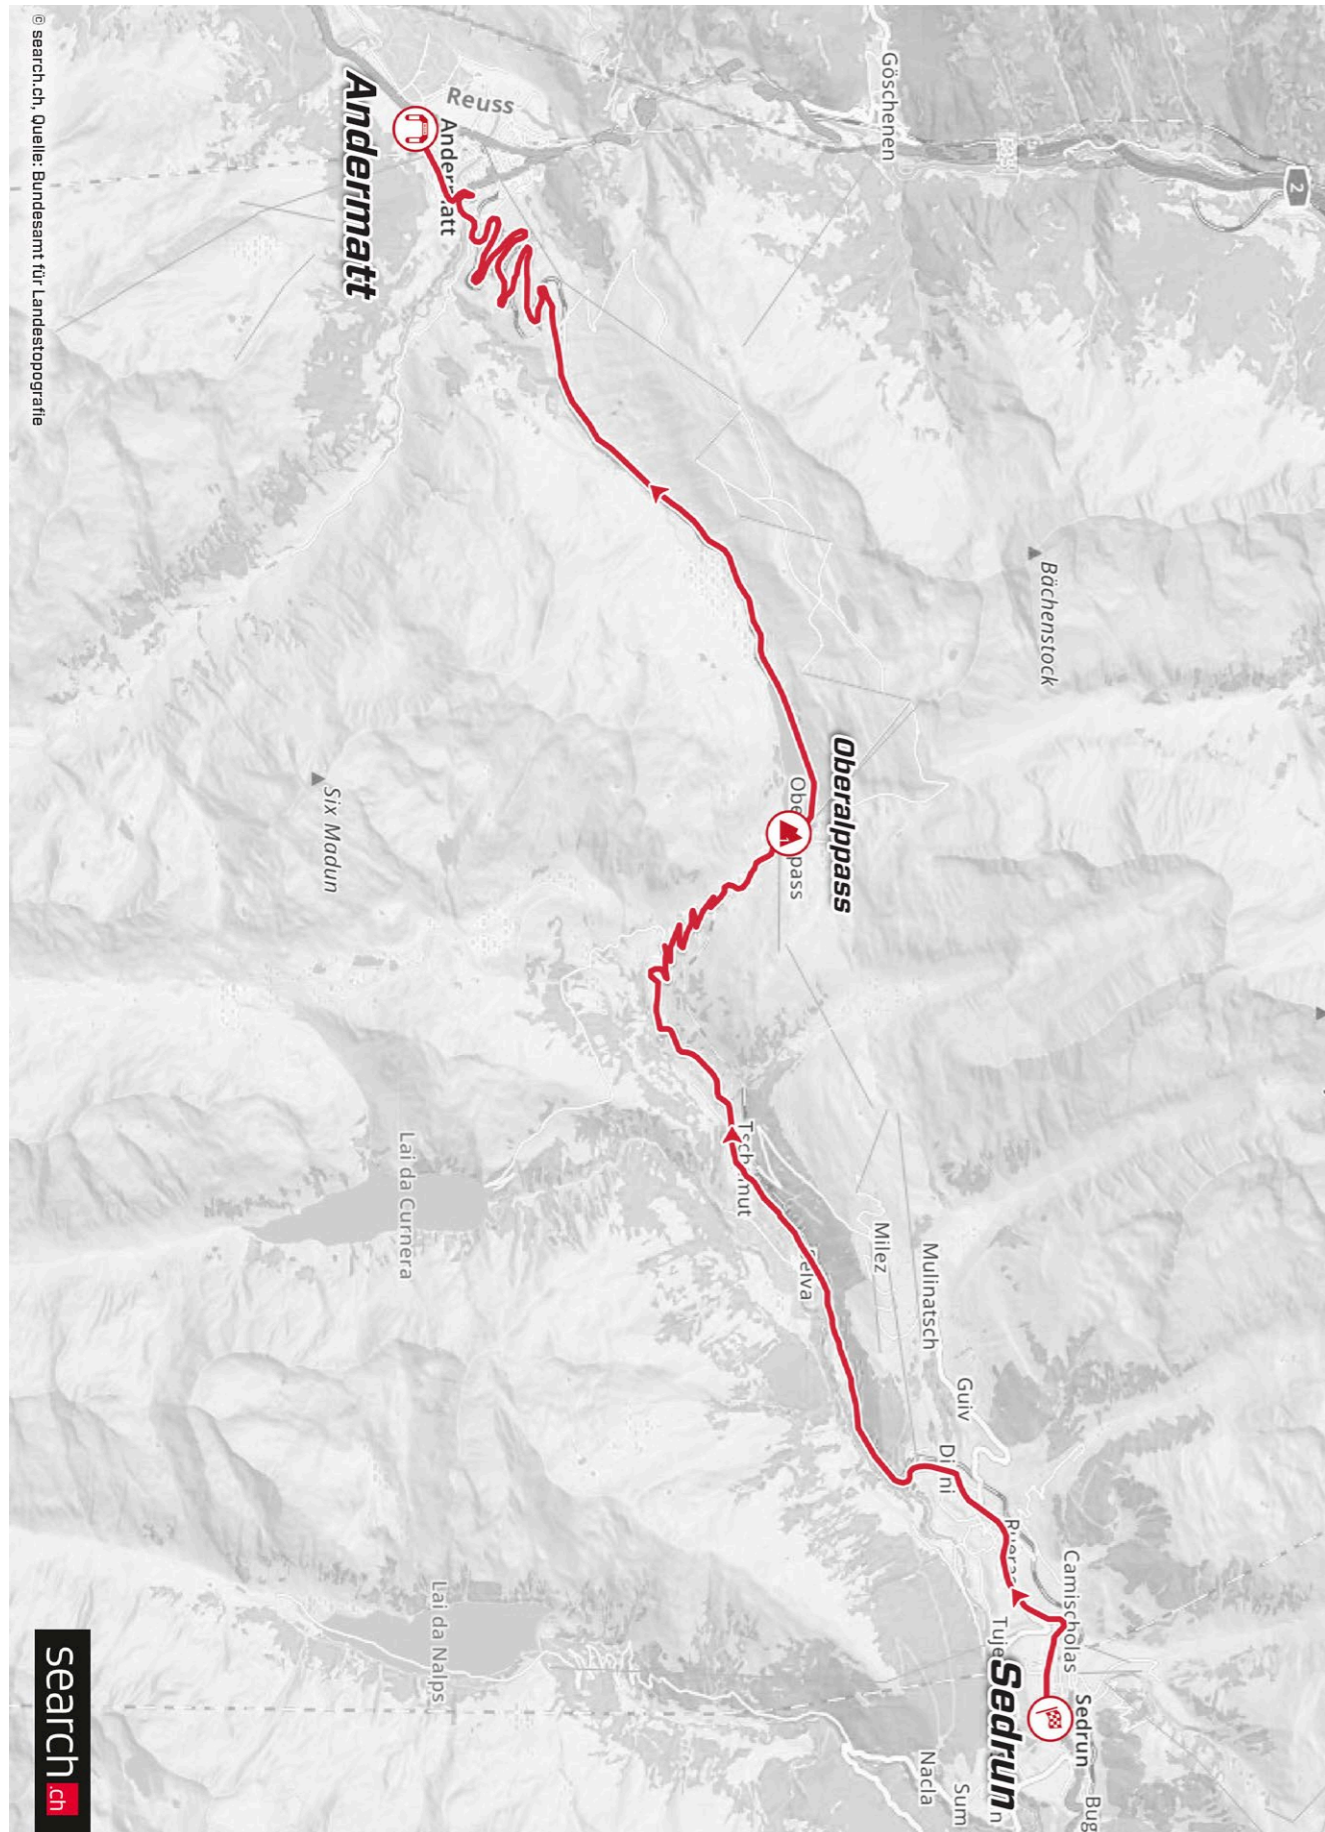

7TH STAGE AMBRI – MALBUN

ROUTE & TRAFFIC PLAN AMBRI

5. + 8. Etappe START

AMBRI

PPD Approach from all directions

Explanation Start	
Permanence	Direction / UCI
Start	Meetings Direction / UCI
Officials	VIP Zone
	VIP Drivers
	P VIP Guests
Publicity	Sport Director
	Team Bus
P Media	Sponsors
Police	