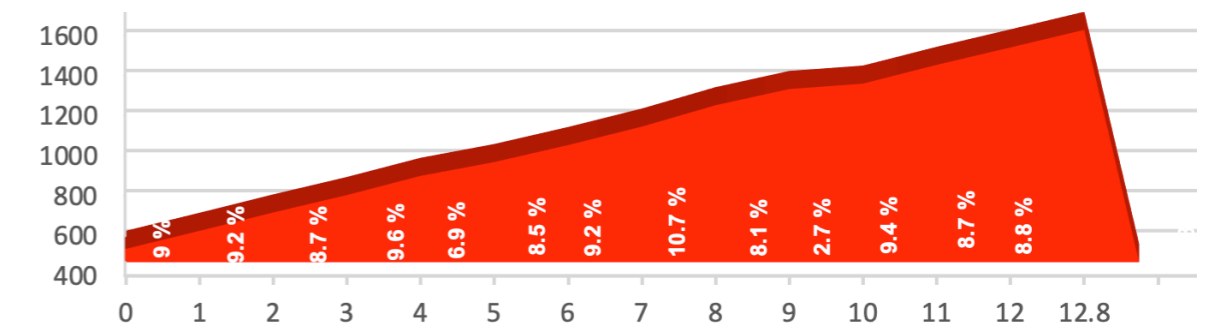

LUKMANIERPASS
Length: 18.0 km Ø Gradient in %: 5.5

FLIMS
Length: 5.2 km Ø Gradient in %: 6.2

ST. LUZISTEIG
Length: 3.0 km Ø Gradient in %: 7.0

MALBUN
Length: 12.8 km Ø Gradient in %: 8.4

GPS DATA

PPO START