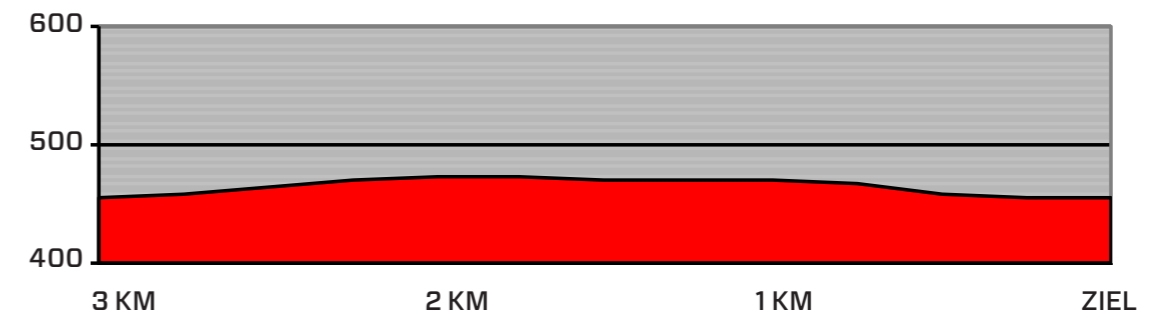

LAST 3 KILOMETERS