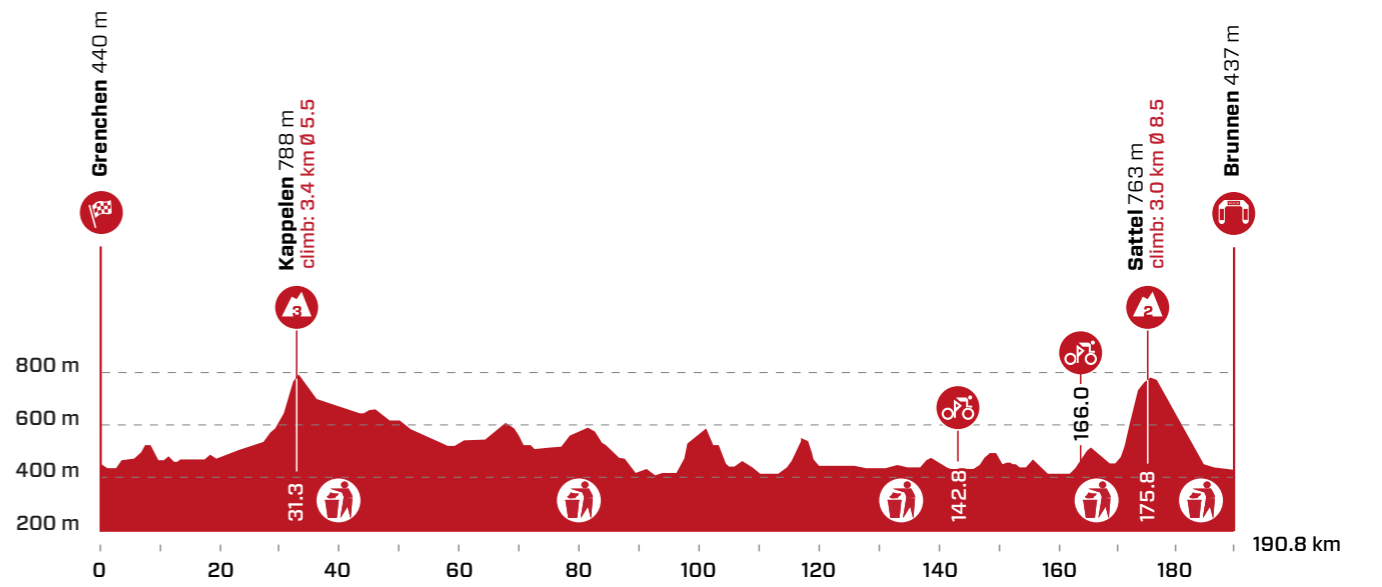

RACE SCHEDULE

Ascent	▲1938 m	Total time	4 h 33 min
Descent	▼1940 m	Average Speed	42 km/h

m ü. M.	km	km	Location	Advertising convoy	Average speed km/h
				40	42
					44

	Neutralisation 4.0 km	Archstrasse - Bürenstrasse		11:40	12:40	12:40	12:40
	440	0.0	Grenchen		11:47	12:47	12:47
	449	2.2	Leuzigen	Road islands 3x	11:50	12:50	12:50
	457	6.0	Turn right, Lüterkofenstrasse	Road island	11:54	12:55	12:54
	480	9.2	Lüterkofen		11:58	12:59	12:58
	473	9.4	Turn left, Bahnhofstrasse		11:59	12:59	12:58
	464	10.3	Roundabout right, Solothurnstrasse		12:00	13:00	13:00
	466	10.7	Solothurnstrasse	Railroad crossing	12:00	13:01	13:00
	464	11.7	Kräiligen	Road islands 3x	12:02	13:02	13:02
	474	13.6	Bätterkinden	Road island	12:04	13:05	13:04
	474	14.6	Roundabout left, Landshutstrasse	Road island	12:05	13:06	13:05
	472	15.4	Utzensdorf	Road islands 4x	12:06	13:07	13:06
	472	15.6	Landshutstrasse	Railroad crossing	12:07	13:08	13:07
	476	16.2	Roundabout left, Koppigenstrasse		12:07	13:08	13:07
	474	19.7	Koppigen		12:12	13:13	13:12
	485	20.7	Turn left, Bern-Zürichstrasse	Road island	12:13	13:15	13:13
	485	20.8	Turn right, Alchenstorfstrasse	Road island	12:14	13:15	13:14
	501	23.2	Alchenstorf		12:17	13:18	13:17
	522	26.0	Wynigen		12:20	13:22	13:20
	525	26.3	Turn right, Dorfstrasse	Road island	12:21	13:23	13:21
	531	27.0	Turn right, Kappelenstrasse		12:22	13:24	13:22
	634	30.5	Kappelen		12:28	13:30	13:28
	788	31.3	Kappelenstrasse	GPM	12:31	13:33	13:31