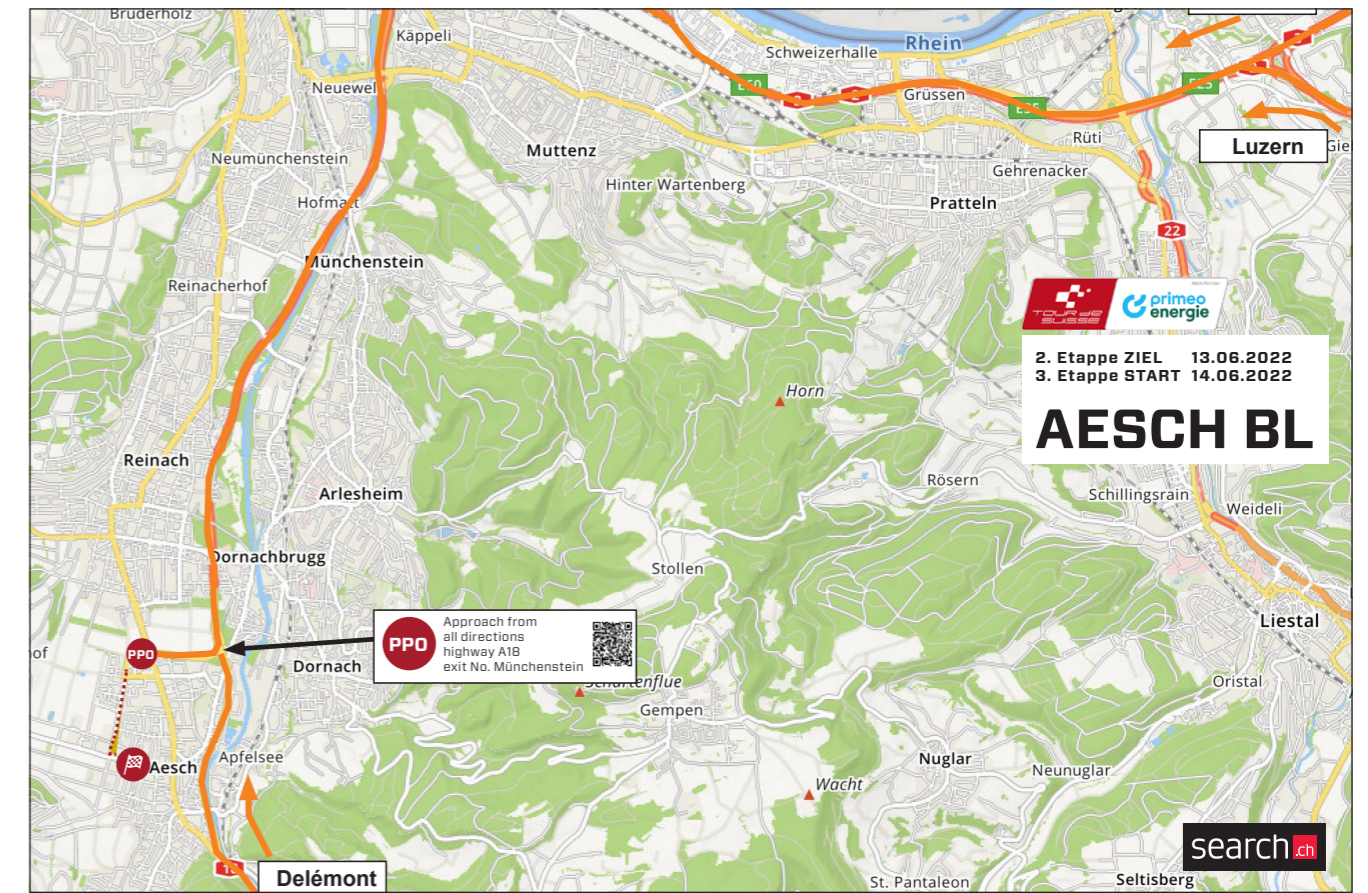

ROUTE & TRAFFIC PLAN AESCH

3. Etappe START

AESCH BL

PPO Approach from all directions

Explanation Start

2 Permanence	7 Direction / UCI	12 Publicity	17 P Media
3 Start	8 VIP Zone	13 Sport Director	20 Police
6 Officials	10 VIP Drivers	14 Team Bus	21 Sponsors
	11 P VIP Guets