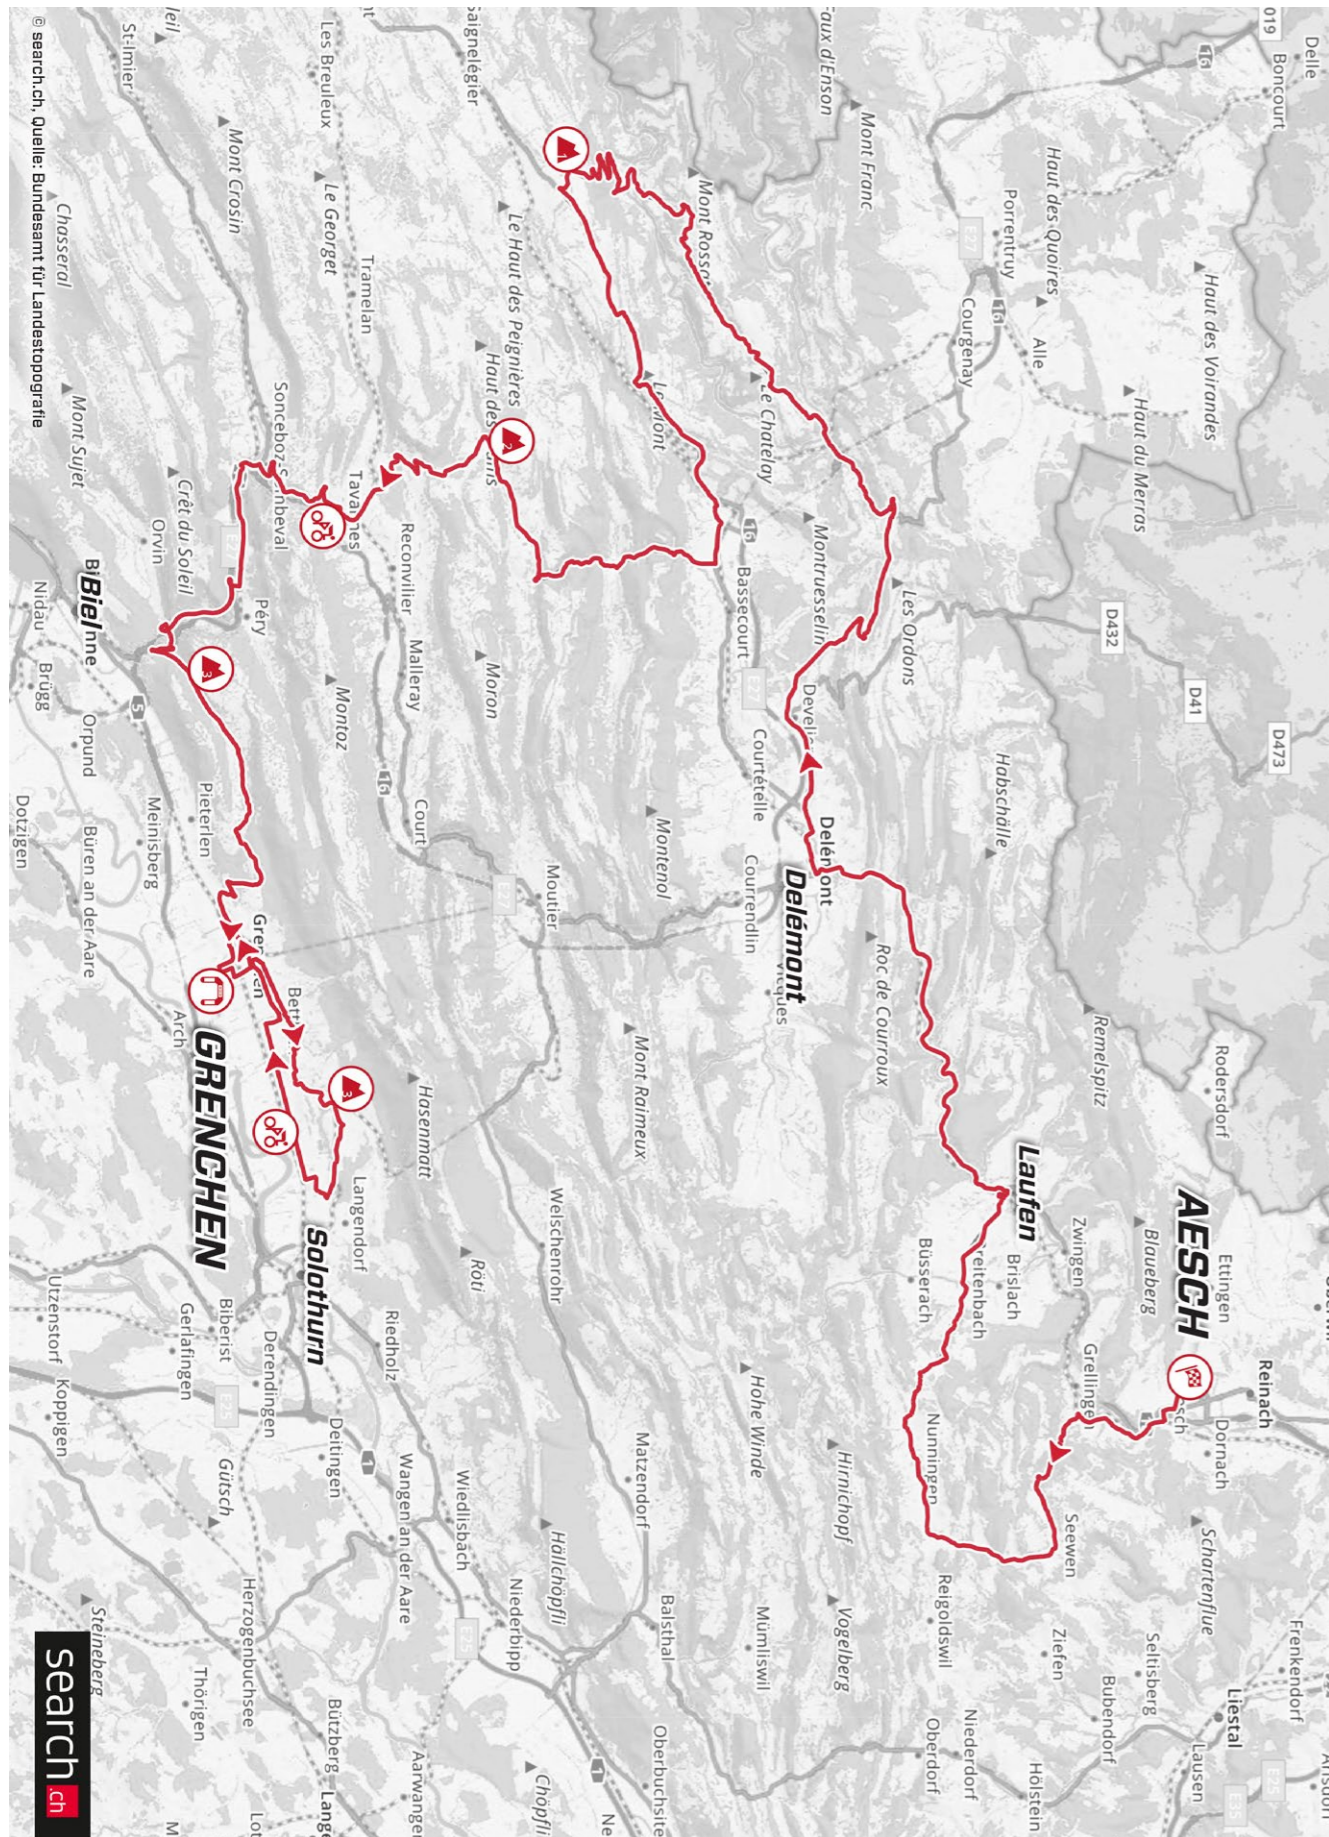

3RD STAGE AESCH – GRENCHEN