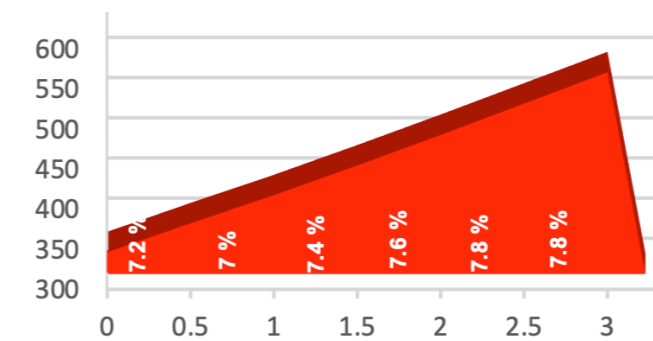

GEMPEN
Length: 5.4 km Ø Gradient in %: 4.6

EICHENBERG
Length: 3.0 km Ø Gradient in %: 7.4

CHALLPASS
Length: 6.3 km Ø Gradient in %: 6.3

GPS DATA

PPO START

PPO FINISH

FEEDZONE

LAST 3 KILOMETERS