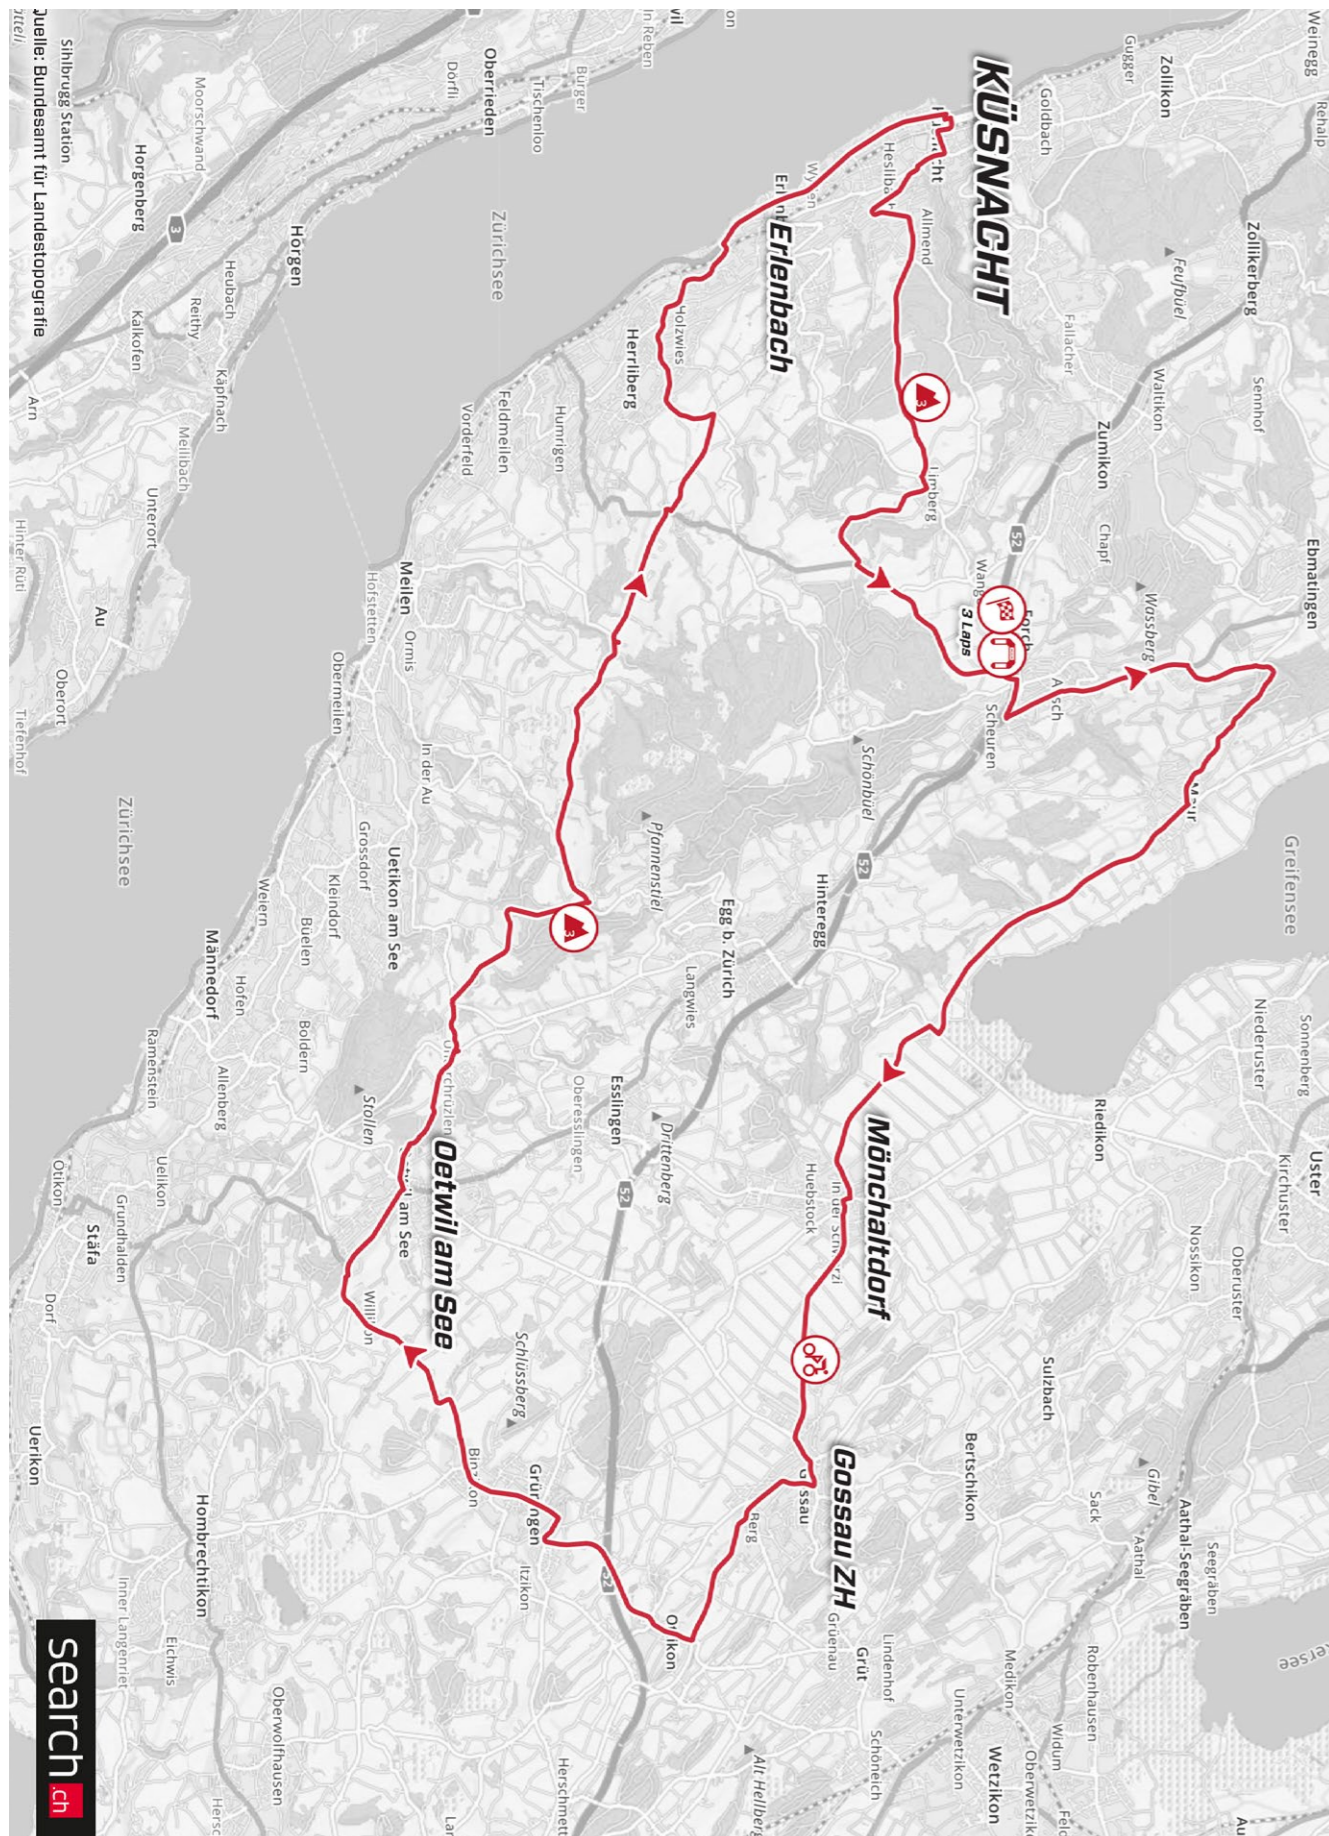

1ST STAGE KÜSNACHT - KÜSNACHT