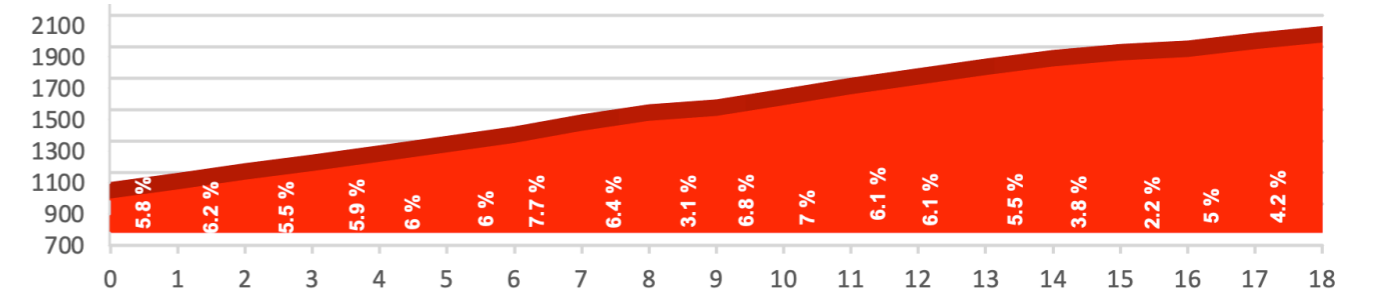

LUKMANIERPASS
Length: 18.0 km   Ø Gradient in %: 5.5