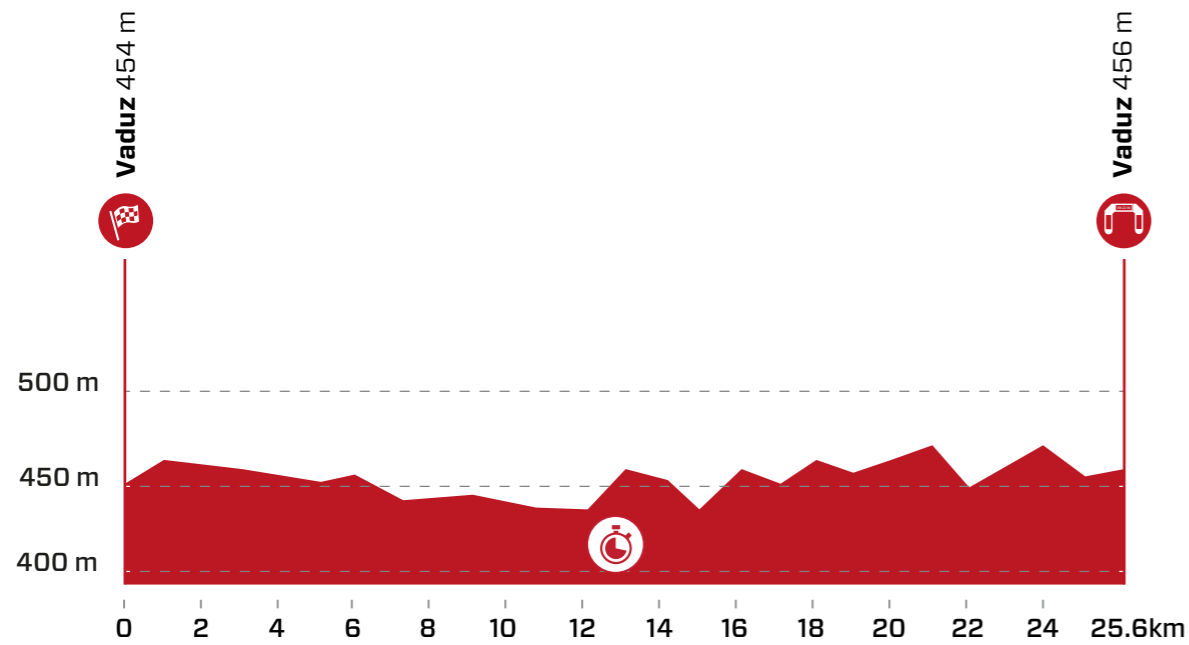

RACE SCHEDULE