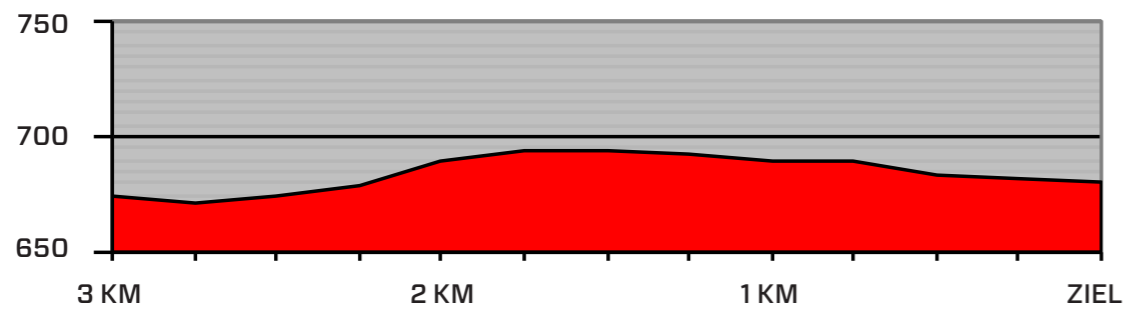

PFANNENSTIEL
Length: 4.1 km Ø Gradient in %: 4.6

KÜSNACHTER BERG
Length: 2.8 km Ø Gradient in %: 7.3

GPS DATA

PPO

FEEDZONE

LAST 3 KILOMETERS

2ND STAGE KÜSSNACHT - AESCH

ROUTE & TRAFFIC PLAN KÜSNACHT