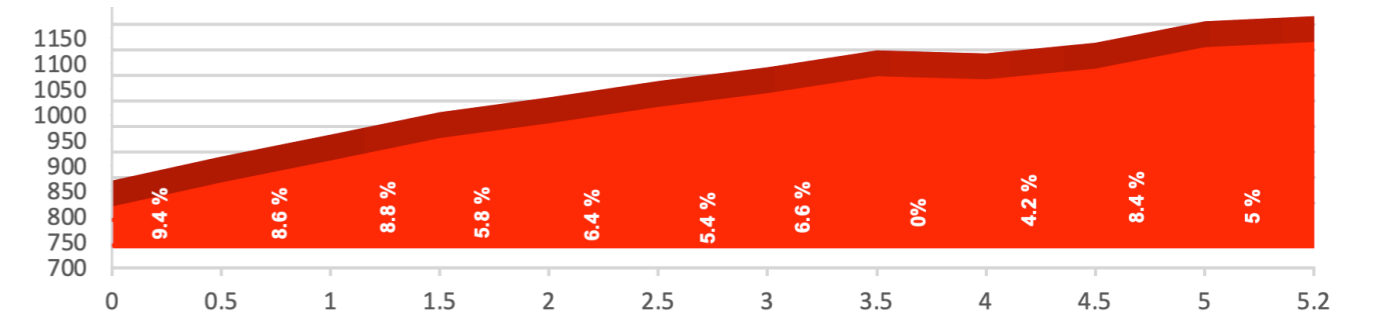

FLIMS
Length: 5.2 km   Ø Gradient in %: 6.2