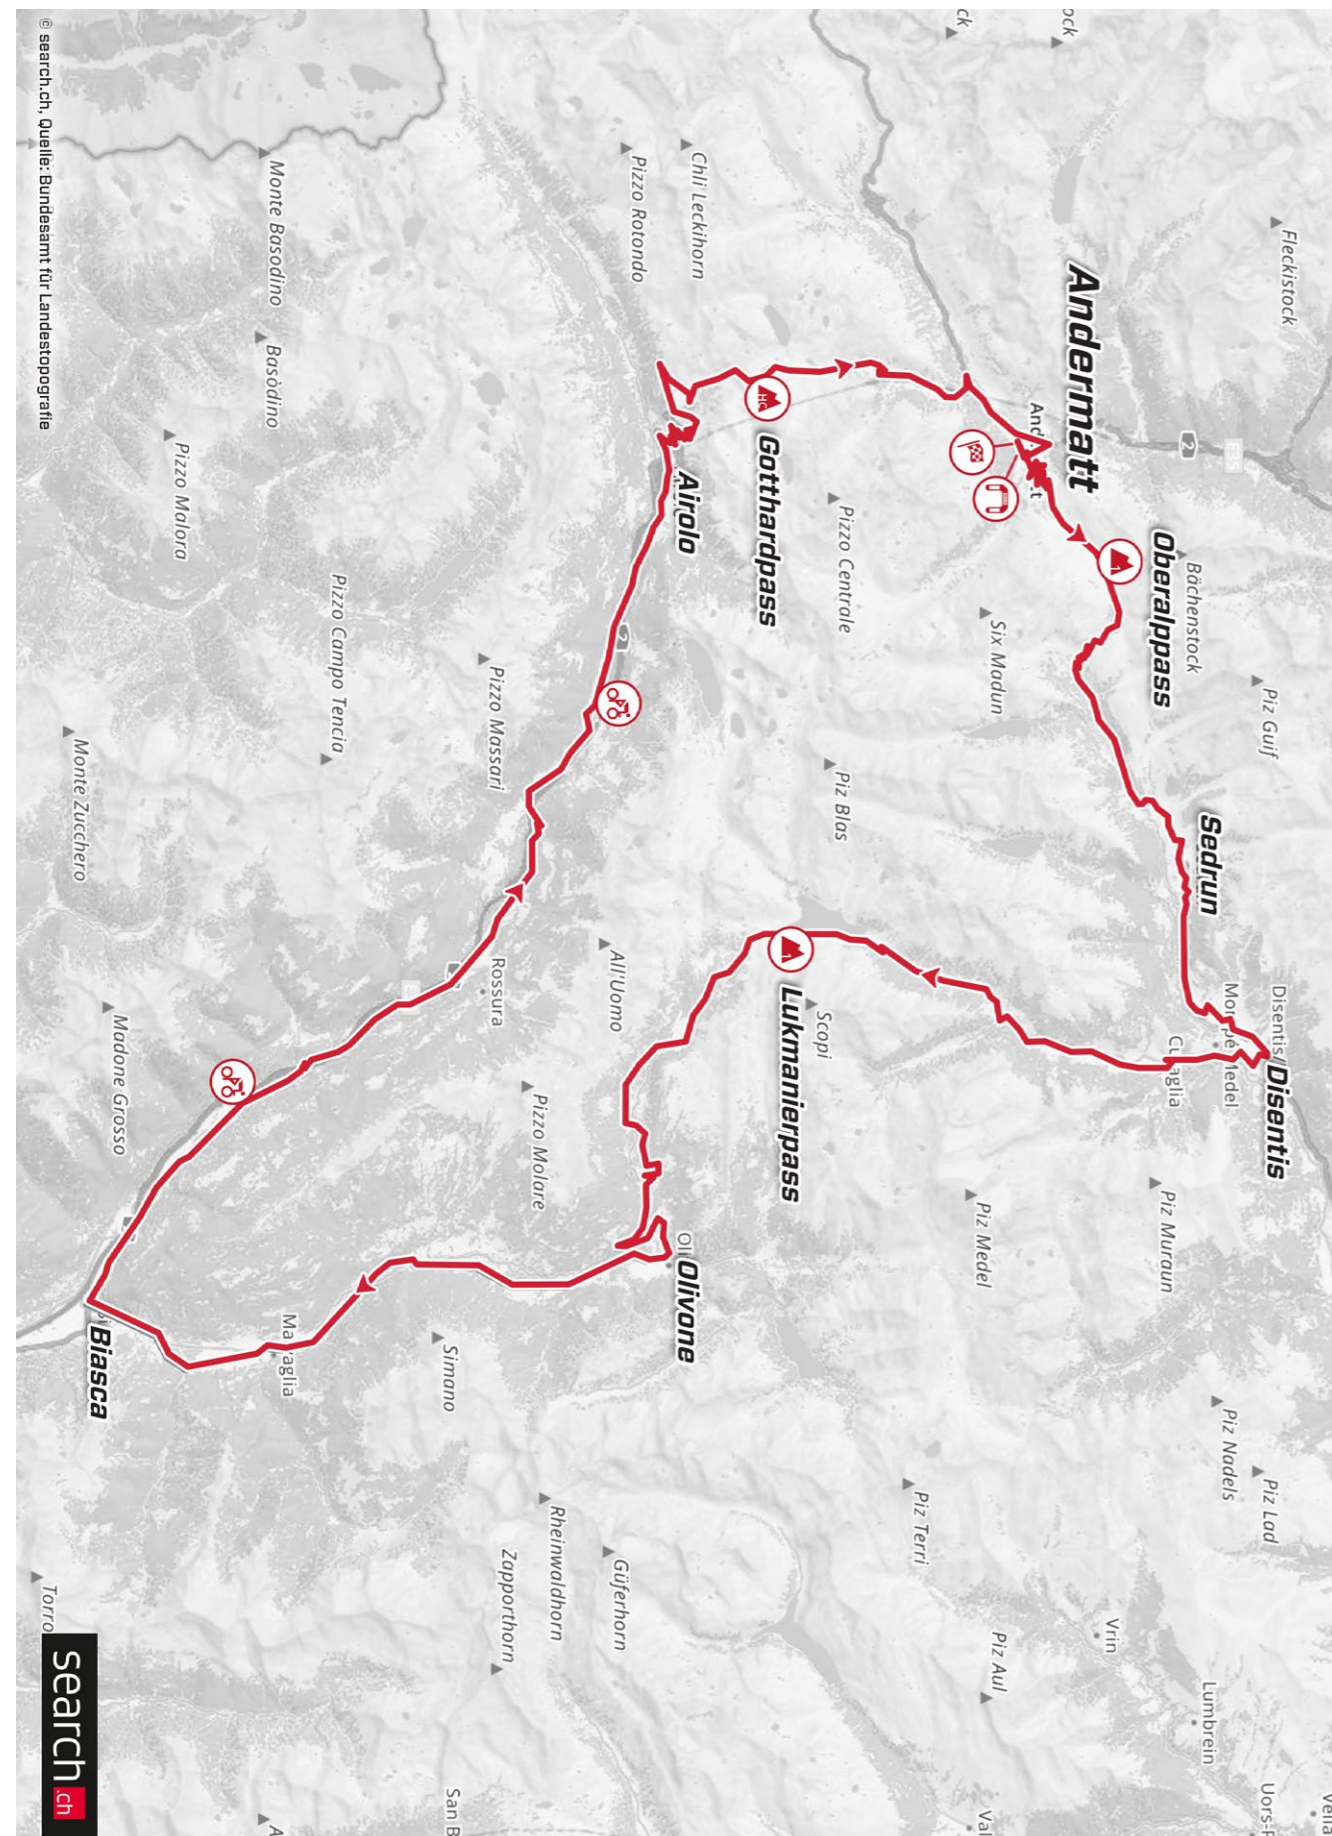

PPO FINISH

FEEDZONE

LAST 3 KILOMETERS

ROUTE & TRAFFIC PLAN MALBUN

8TH STAGE VADUZ – VADUZ

ROUTE & TRAFFIC PLAN VADUZ

ZIEL / START ZEITFAHREN 19.06.22

HUB VADUZ