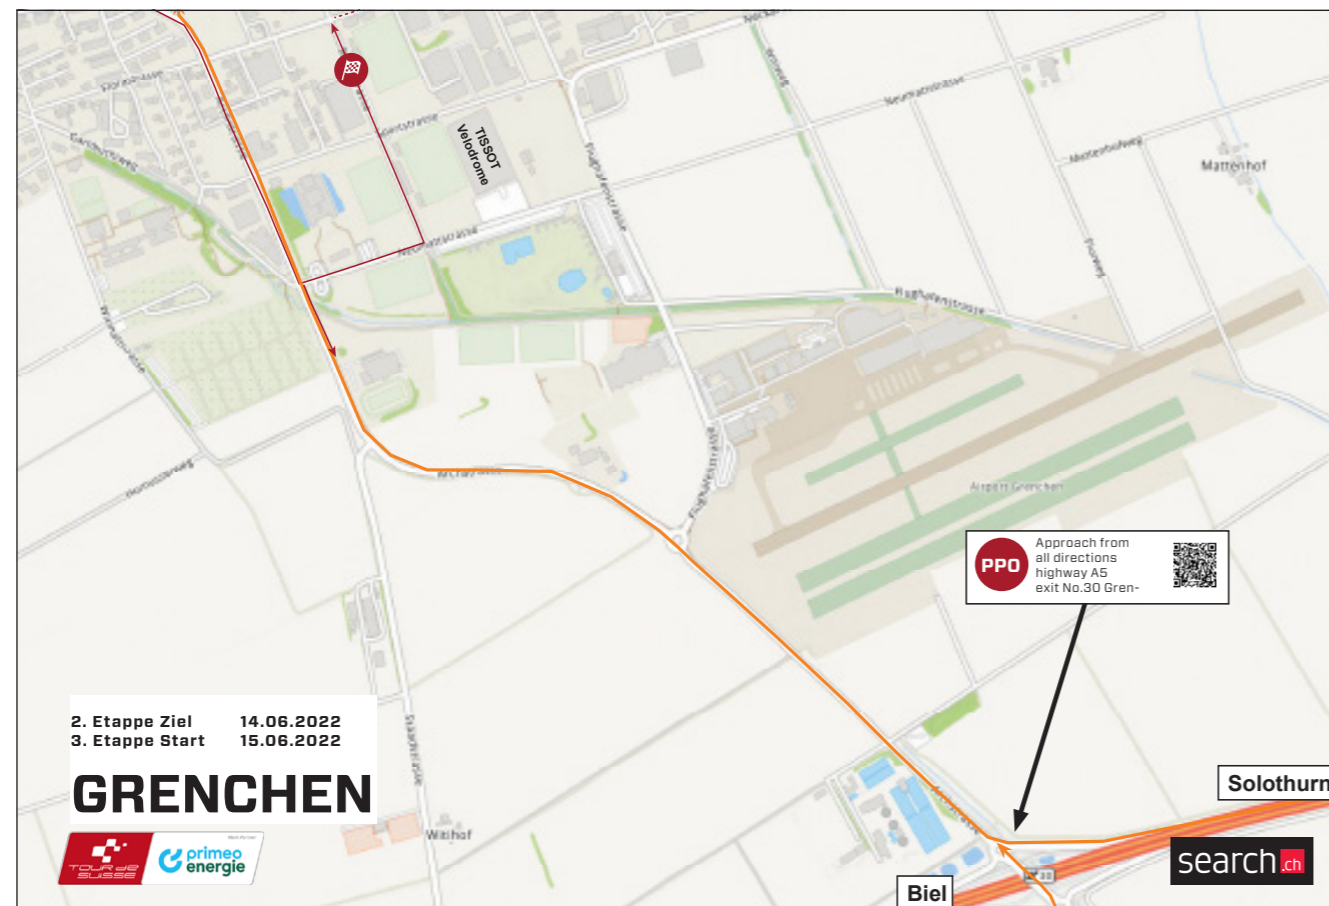

PPO START

PPO FINISH

FEEDZONE

LAST 3 KILOMETERS

ROUTE & TRAFFIC PLAN GRENCHEN

4TH STAGE GRENCHEN - BRUNNEN

ROUTE & TRAFFIC PLAN GRENCHEN

RACE SCHEDULE