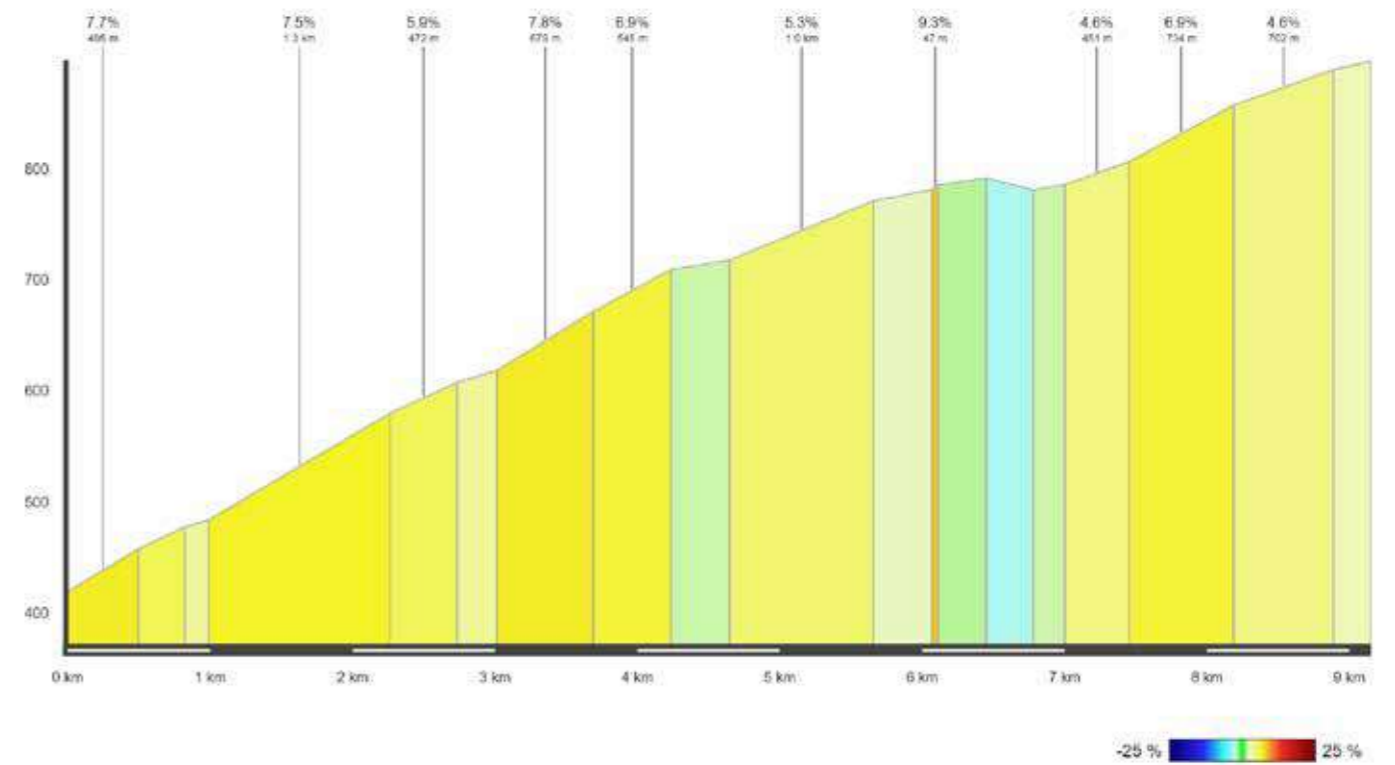

CLIMBS

PRODUCED WITH **veloviewer** POWERED BY **STRAVA**

OBBEREGG Length: 9.1 km Ø Gradient in %: 5.3 Elevation gain: 487 m