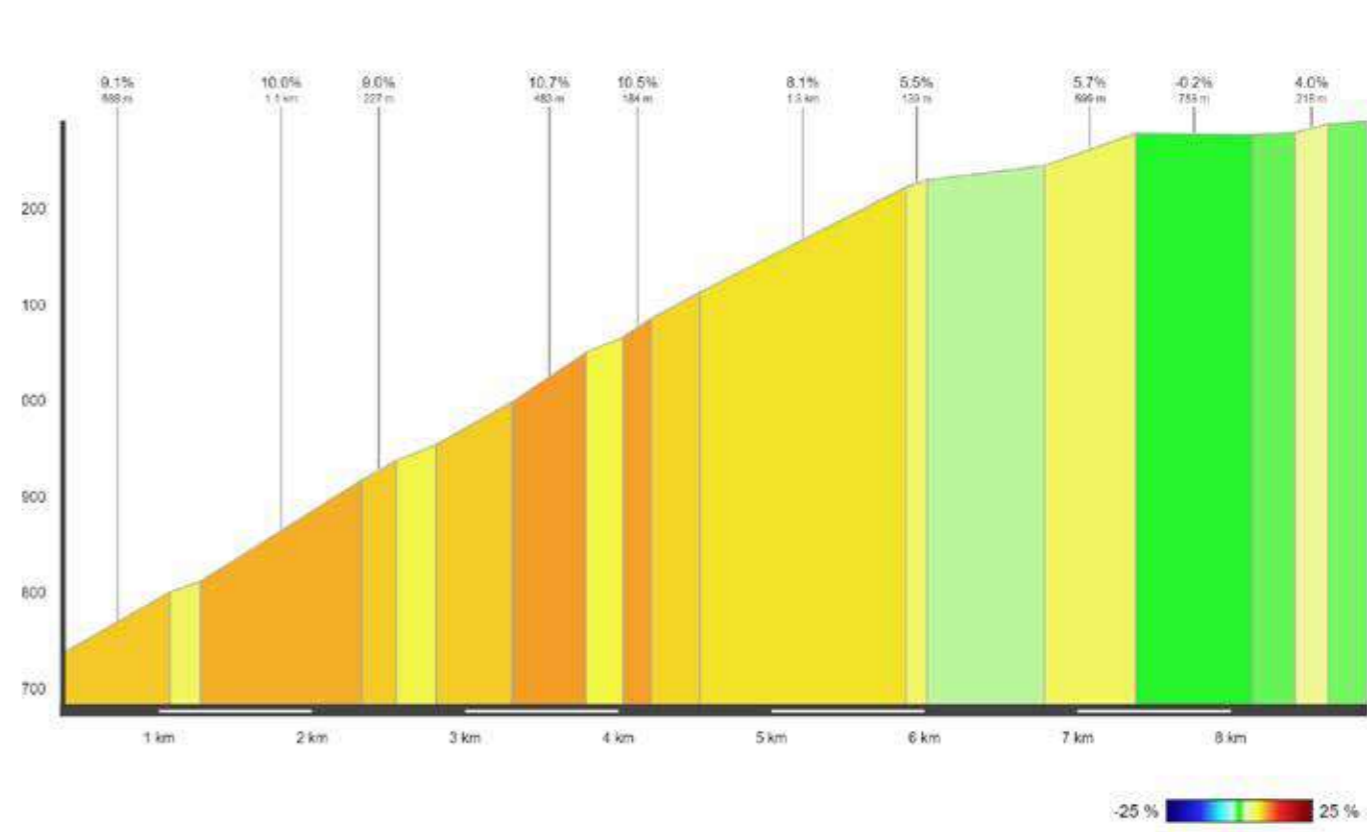

CLIMBS

PRODUCED WITH **veloviewer** POWERED BY **STRAVA**

ALBULAPASS Length: 8.5 km Ø Gradient in %: 6.5 Elevation gain: 558 m