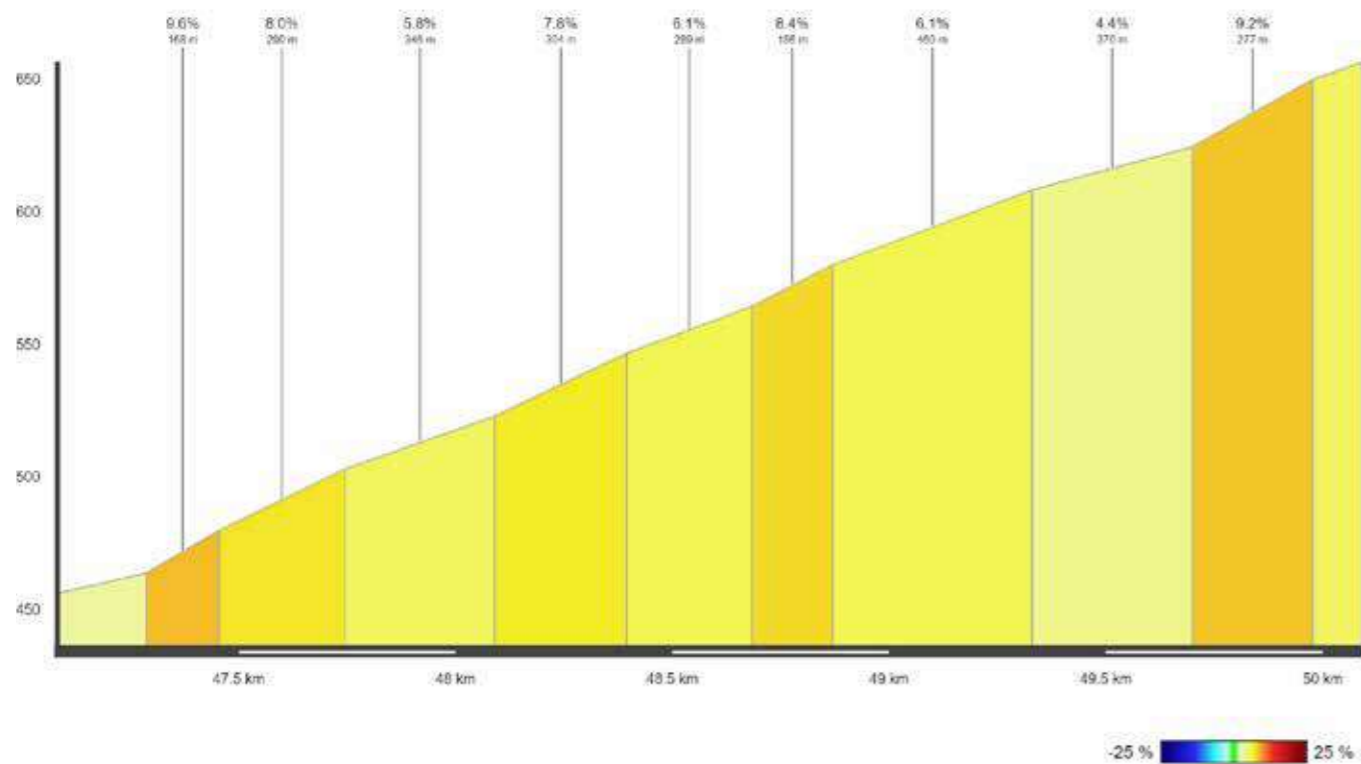

SCHWARZENBACH

Length: 3.0 km Ø Gradient in %: 6.1 Elevation gain: 200 m