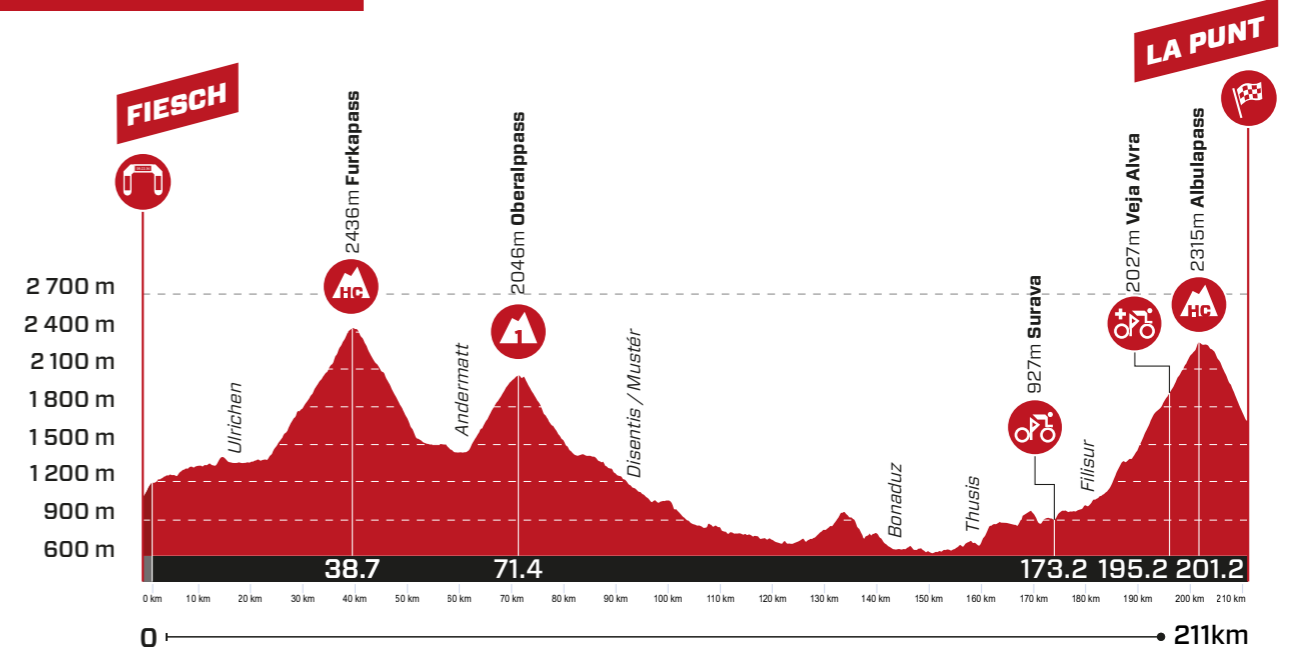

RACE SCHEDULE

Ascent ▲ 4710 m   Total time 5 h 52 min
Descent ▼ 4078 m   Average Speed 35 km/h

m ü. M.	km	km	Location	Advertising convoy	Average speed km/h
			Neutralisation 2 km		
			Furkastrasse	9:35	10:35 10:35 10:35
1058	0.0	211.0	Furkastrasse	9:43	10:43 10:43 10:43
1256	4.0	207.0	Furkastrasse	Railroad crossing	9:51 10:52 10:51 10:51
1253	4.2	206.8	Niederwald	Gallerie	9:51 10:52 10:51 10:51
1293	5.5	205.5	Blitzingen		9:54 10:54 10:54 10:53
1302	6.2	204.8	Furkastrasse	Tunnel	9:55 10:55 10:55 10:54
1315	6.9	204.1	Selkingen		9:56 10:56 10:56 10:55
1325	7.3	203.7	Biel		9:56 10:57 10:56 10:55
1334	9.0	202.0	Gluringen		9:59 10:59 10:59 10:58
1342	10.1	200.9	Reckingen		10:00 11:01 11:00 10:59
1337	12.2	198.8	Münster		10:03 11:04 11:03 11:02
1375	14.3	196.7	Geschinen		10:06 11:07 11:06 11:05
1353	16.9	194.1	Ulrichen		10:10 11:11 11:10 11:08
1358	18.8	192.2	Obergesteln		10:13 11:14 11:13 11:11
1372	19.5	191.5	Furkastrasse	Tunnel	10:14 11:15 11:14 11:12
1380	21.5	189.5	Oberwald	Beginning of the climb	10:17 11:19 11:17 11:15
1378	21.6	189.4	Furkastrasse	Railroad crossing	10:17 11:19 11:17 11:15
1759	27.8	183.2	Furkastrasse	Railroad crossing	10:34 11:37 11:34 11:32
1760	28.0	183.0	Gletsch		10:35 11:38 11:35 11:32
1770	28.3	182.7	Furkastrasse	Railroad crossing	10:35 11:38 11:35 11:32
2040	32.7	178.3	Furkastrasse	Railroad crossing	10:48 11:52 11:48 11:45
2270	35.8	175.2	Belvedere	Green Zone	10:58 12:02 11:58 11:54
2436	38.7	172.3	Furkapass	GPM	11:06 12:11 12:06 12:01
1550	50.8	160.2	Realp	Road narrowing r & l	11:17 12:22 12:17 12:12
1506	53.8	157.2	Zumdorf		11:21 12:27 12:21 12:16