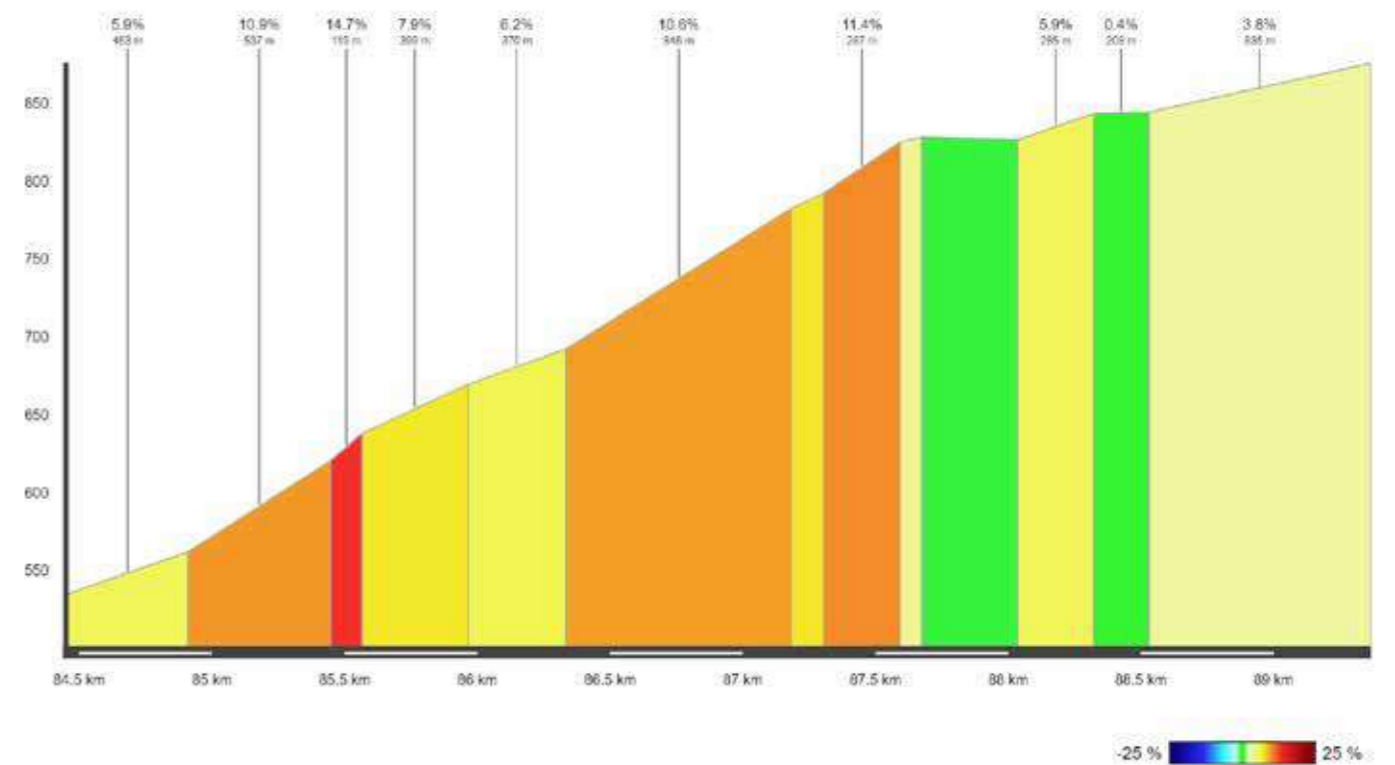

EICHBERG Length: 4.9 km Ø Gradient in %: 7.0 Elevation gain: 345 m