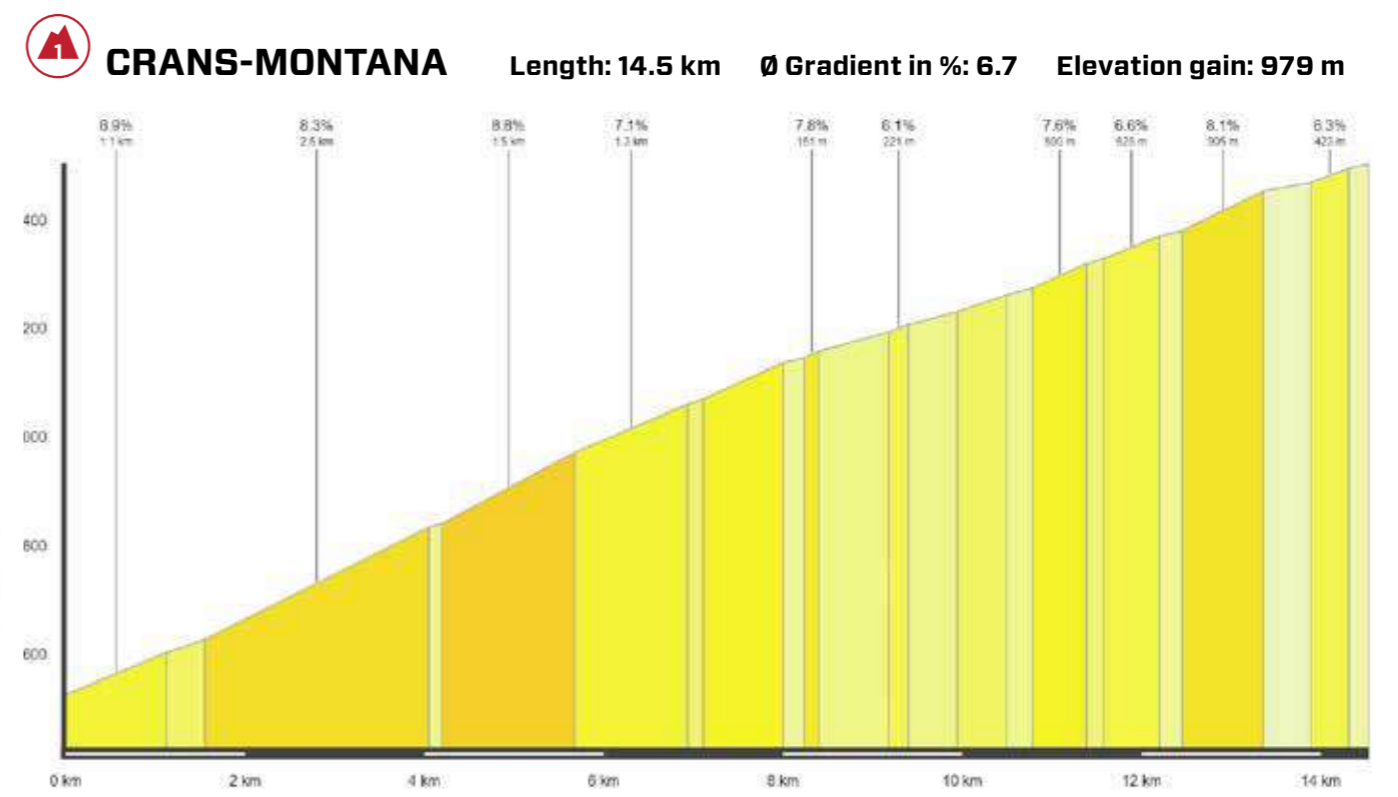

CLIMBS

PRODUCED WITH **veloviewer** POWERED BY **STRAVA**