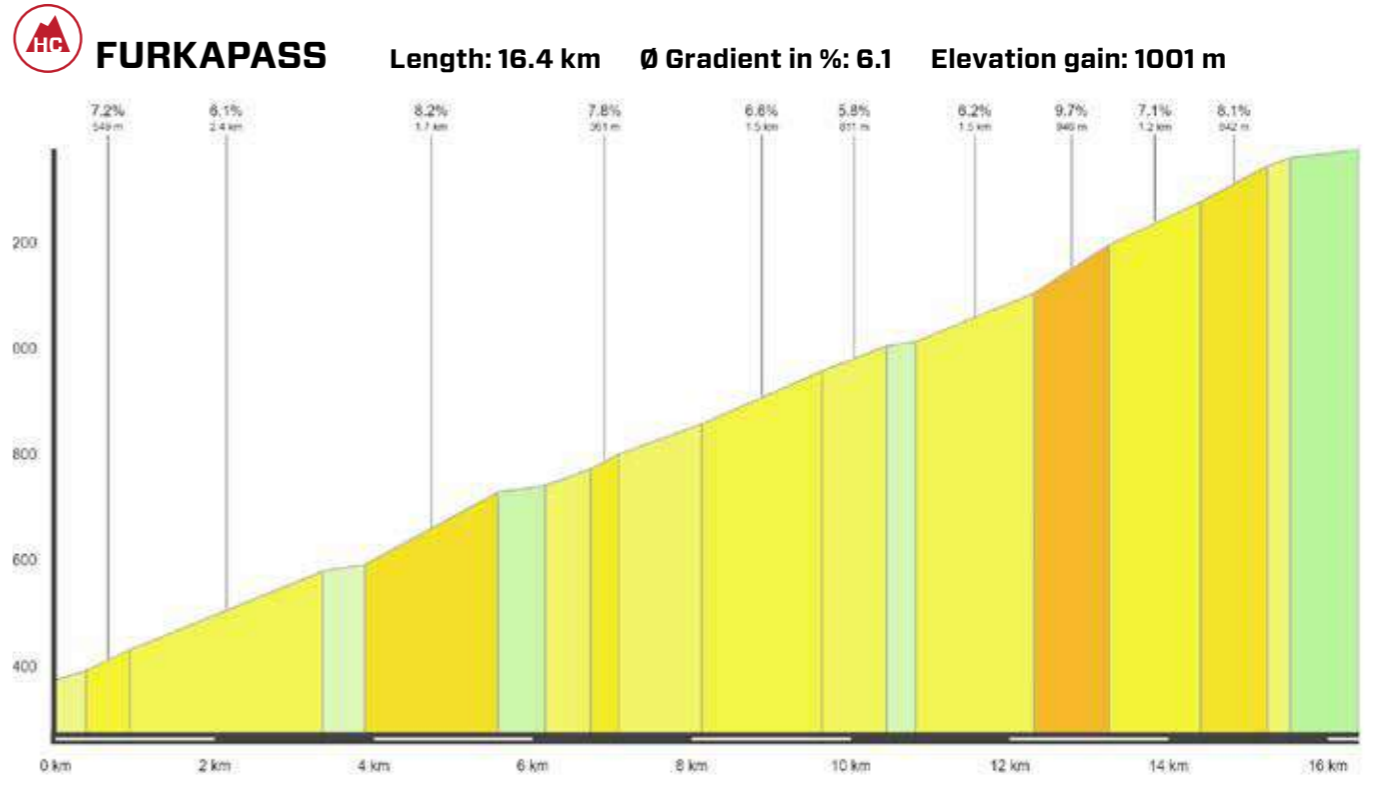

CLIMBS

PRODUCED WITH **veloviewer** POWERED BY **STRAVA**