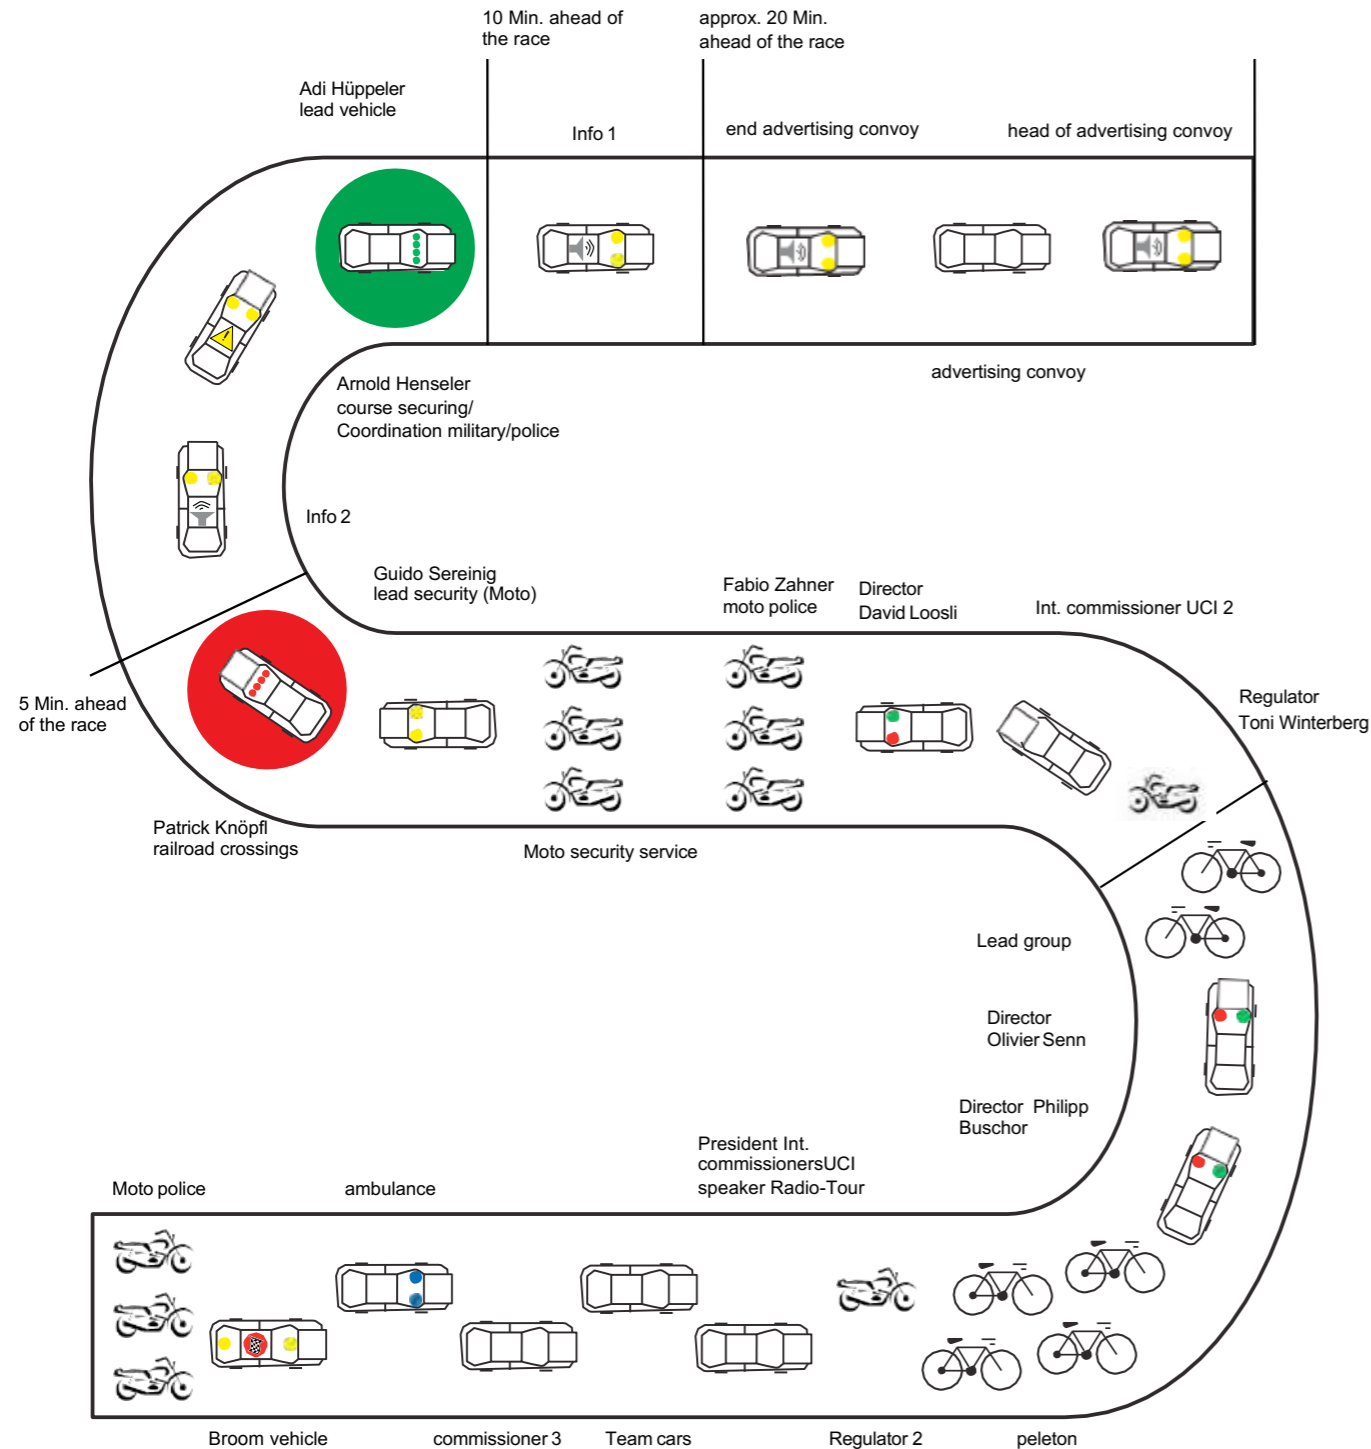

# CONVOY STRUCTURE

After the passage of the leading car with the 4 green rotating beacons (10 min. ahead of the race) the road user is not allowed to drive towards the race.

After the passage of the car with the 4 red rotating beacons (approx. 5 min. ahead of the race) the traffic is being stopped until the follow-up vehicle's passage.