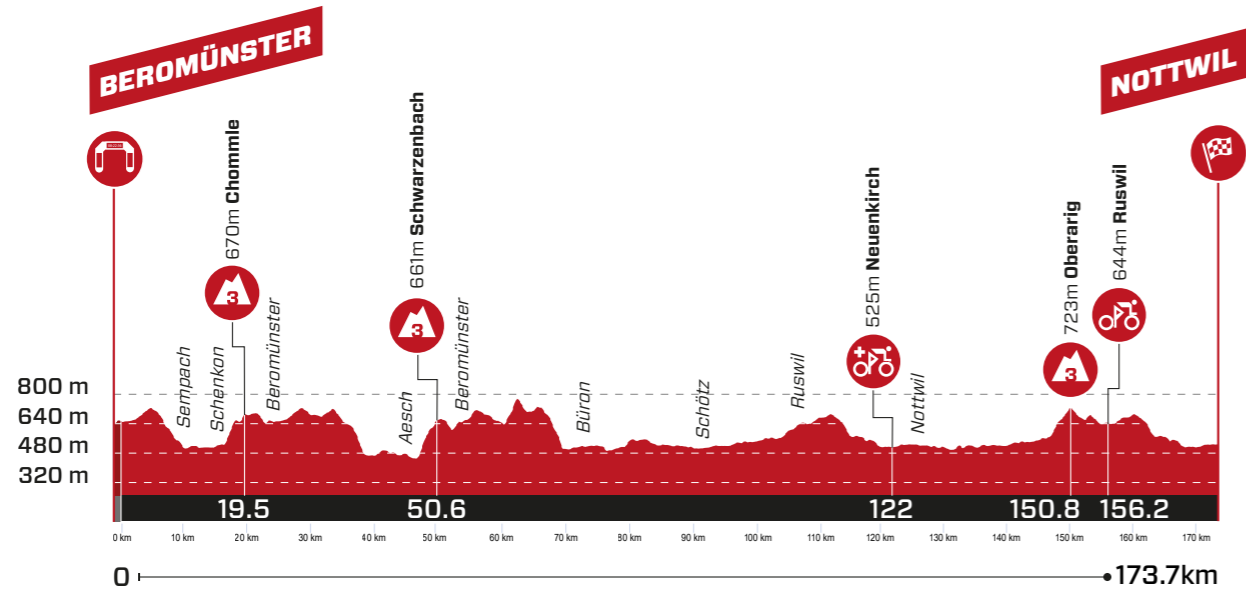

RACE SCHEDULE

Ascent ▲ 1890 m Total time 4 h 11 min
Descent ▼ 2003 m Average Speed 42 km/h

m ü. M.	km	km	Location	Adver- tising convoy	Average speed km/h			
					40	42	44	
			Neutralisation 1.1 km Luzernstrasse		12:05	13:05	13:05	13:05
	638	0.0	173.7 Luzernstrasse	Road islands 3x	12:09	13:09	13:09	13:09
	659	2.0	171.7 Neudorf		12:12	13:12	13:12	13:12
	707	5.8	167.9 Hildisrieden	Road islands	12:17	13:17	13:17	13:16
	690	6.4	167.3 Roundabout right, Sepmacherstrasse	Road islands 2x	12:17	13:18	13:17	13:17
	551	9.2	164.5 Roundabout straight, Schlachtstrasse		12:20	13:21	13:20	13:20
	544	9.4	164.3 Roundabout right, Umfahrungsstrasse		12:20	13:21	13:20	13:20
	544	9.5	164.2 Sempach		12:21	13:21	13:21	13:20
	514	10.0	163.7 Roundabout straight, Eicherstrasse		12:21	13:22	13:21	13:20
	519	11.6	162.1 Eich		12:23	13:24	13:23	13:22
	515	15.3	158.4 Schenkon	Road islands 3x	12:28	13:29	13:28	13:27
	520	16.5	157.2 Zellfeld		12:29	13:30	13:29	13:28
	522	16.6	157.1 Roundabout right, Münsterstrasse	Beginning of the climb	12:29	13:30	13:29	13:28
	547	16.9	156.8 Tannberg	Road island	12:30	13:31	13:30	13:29
	640	18.2	155.5 Tann		12:33	13:35	13:33	13:32
	670	19.5	154.2 Chommlie	GPM	12:36	13:37	13:36	13:35
	680	22.1	151.6 Beromünster	Road islands 3	12:40	13:41	13:40	13:38
	635	23.1	150.6 1st Passage start, Fläche	Road islands 4	12:41	13:43	13:41	13:39
	655	25.8	147.9 Neudorf		12:45	13:47	13:45	13:43
	709	29.7	144.0 Hildisrieden	Road island	12:51	13:53	13:51	13:49
	684	30.3	143.4 Roundabout left, Hochdorferstrasse		12:52	13:54	13:52	13:50
	681	31.5	142.2 Traselingen		12:53	13:56	13:53	13:51
	684	32.2	141.5 Turn left, Wiliswil		12:54	13:57	13:54	13:52
	709	33.5	140.2 Römerswil		12:57	13:59	13:57	13:55