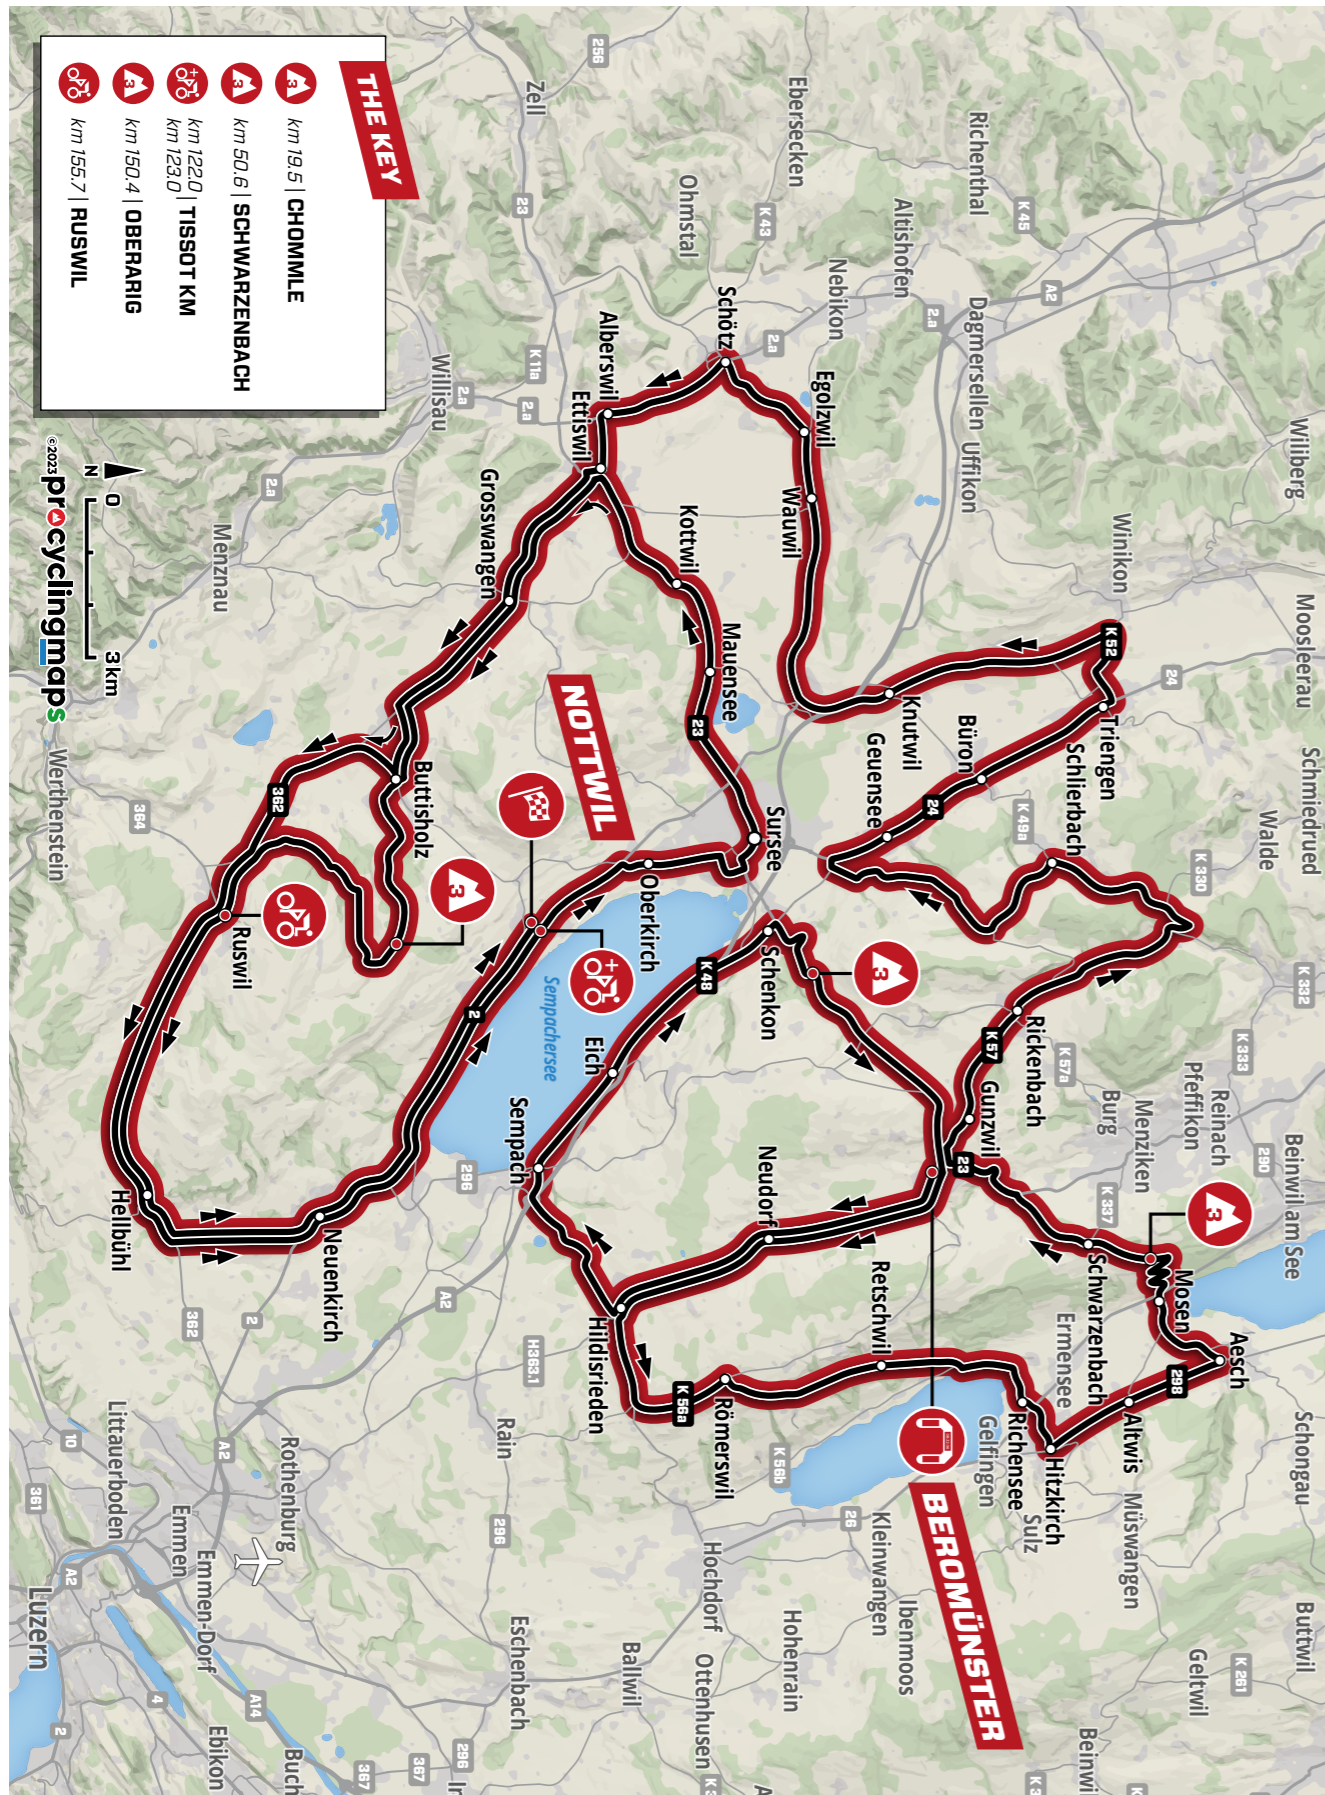

2ND STAGE BEROMÜNSTER - NOTTWIL