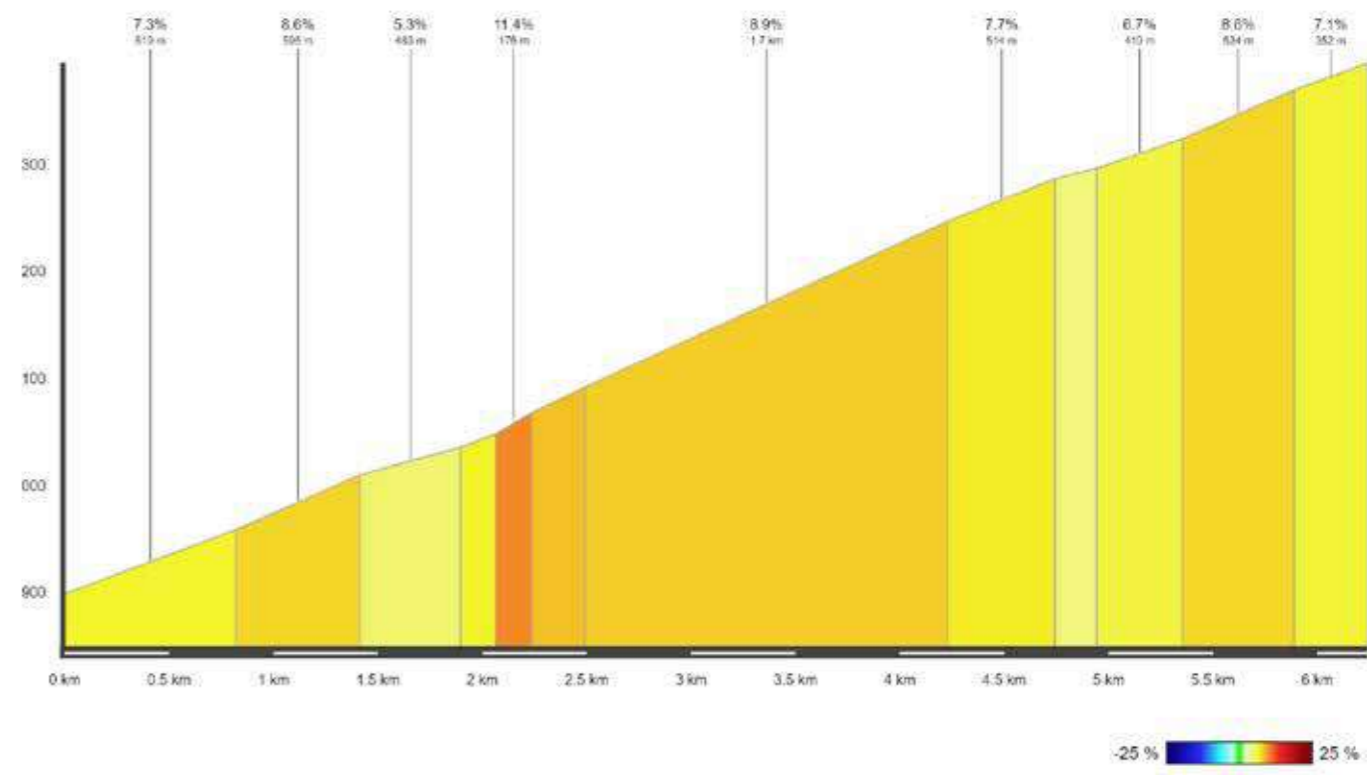

LANTSCH/LENZ BIATHLON ARENA Length: 6.2 km Ø Gradient in %: 8.0 Elevation gain: 496 m