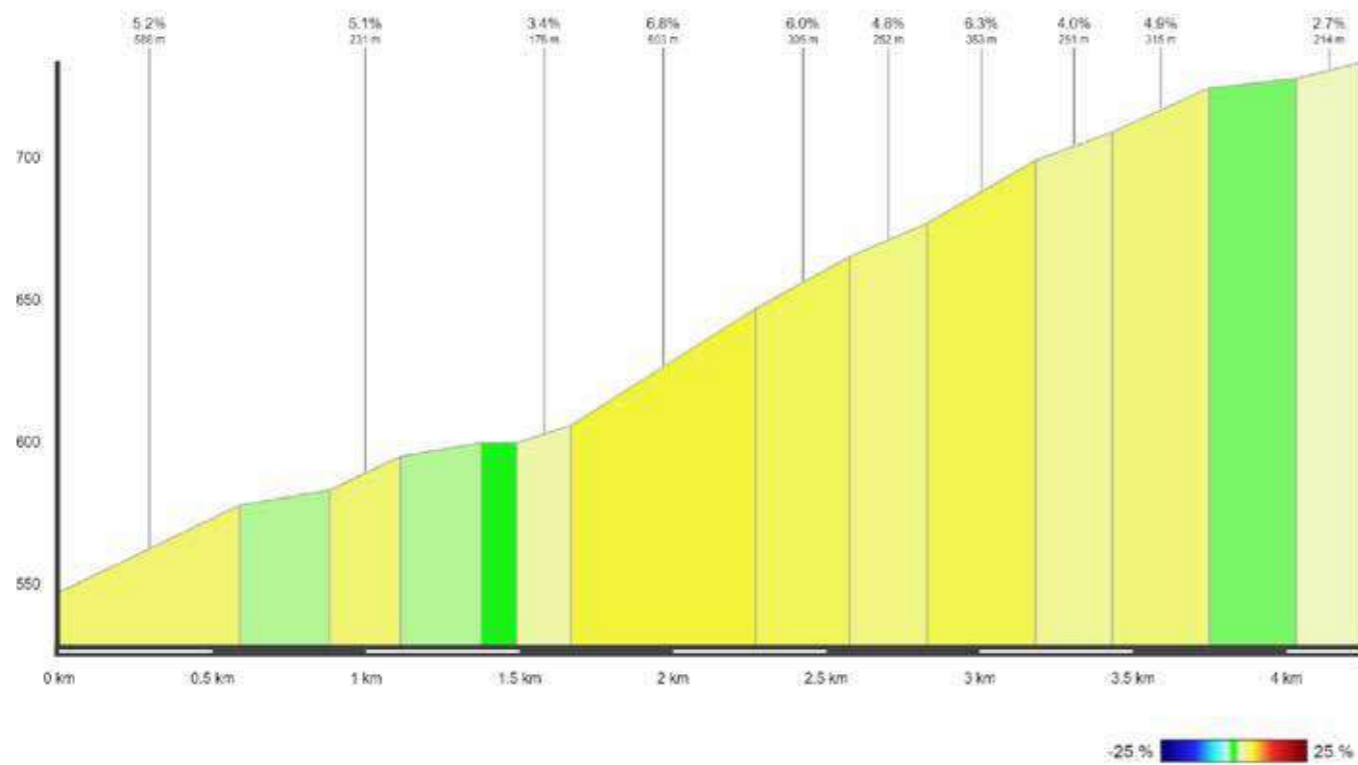

VAREN

Length: 4.2 km   Ø Gradient in %: 4.4   Elevation gain: 186 m