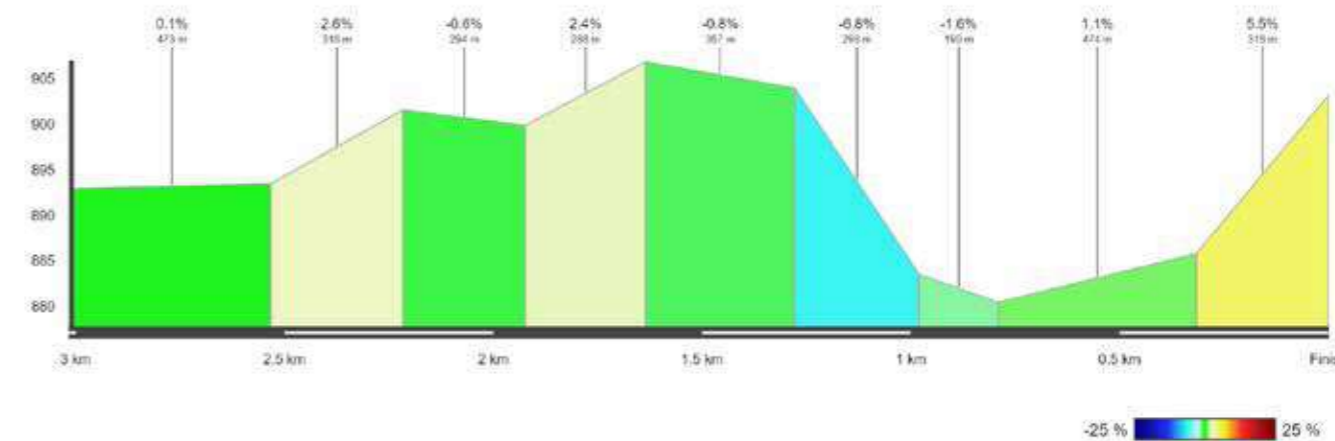

LAST 3 KILOMETERS

PRODUCED WITH **veloviewer** POWERED BY **STRAVA**