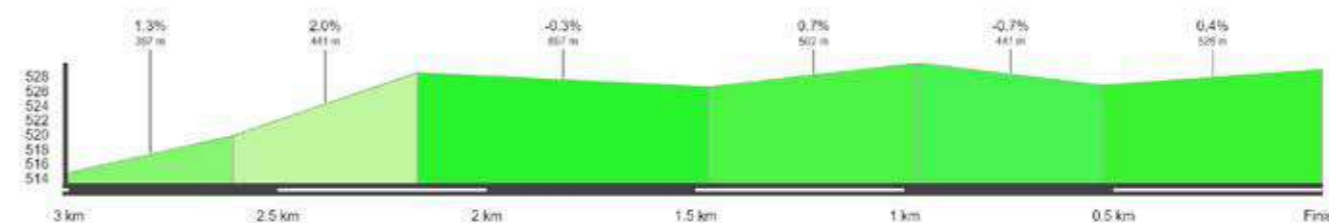

FEEDING ZONE

LAST 3 KILOMETERS

PRODUCED WITH **veloviewer** POWERED BY **STRAVA**