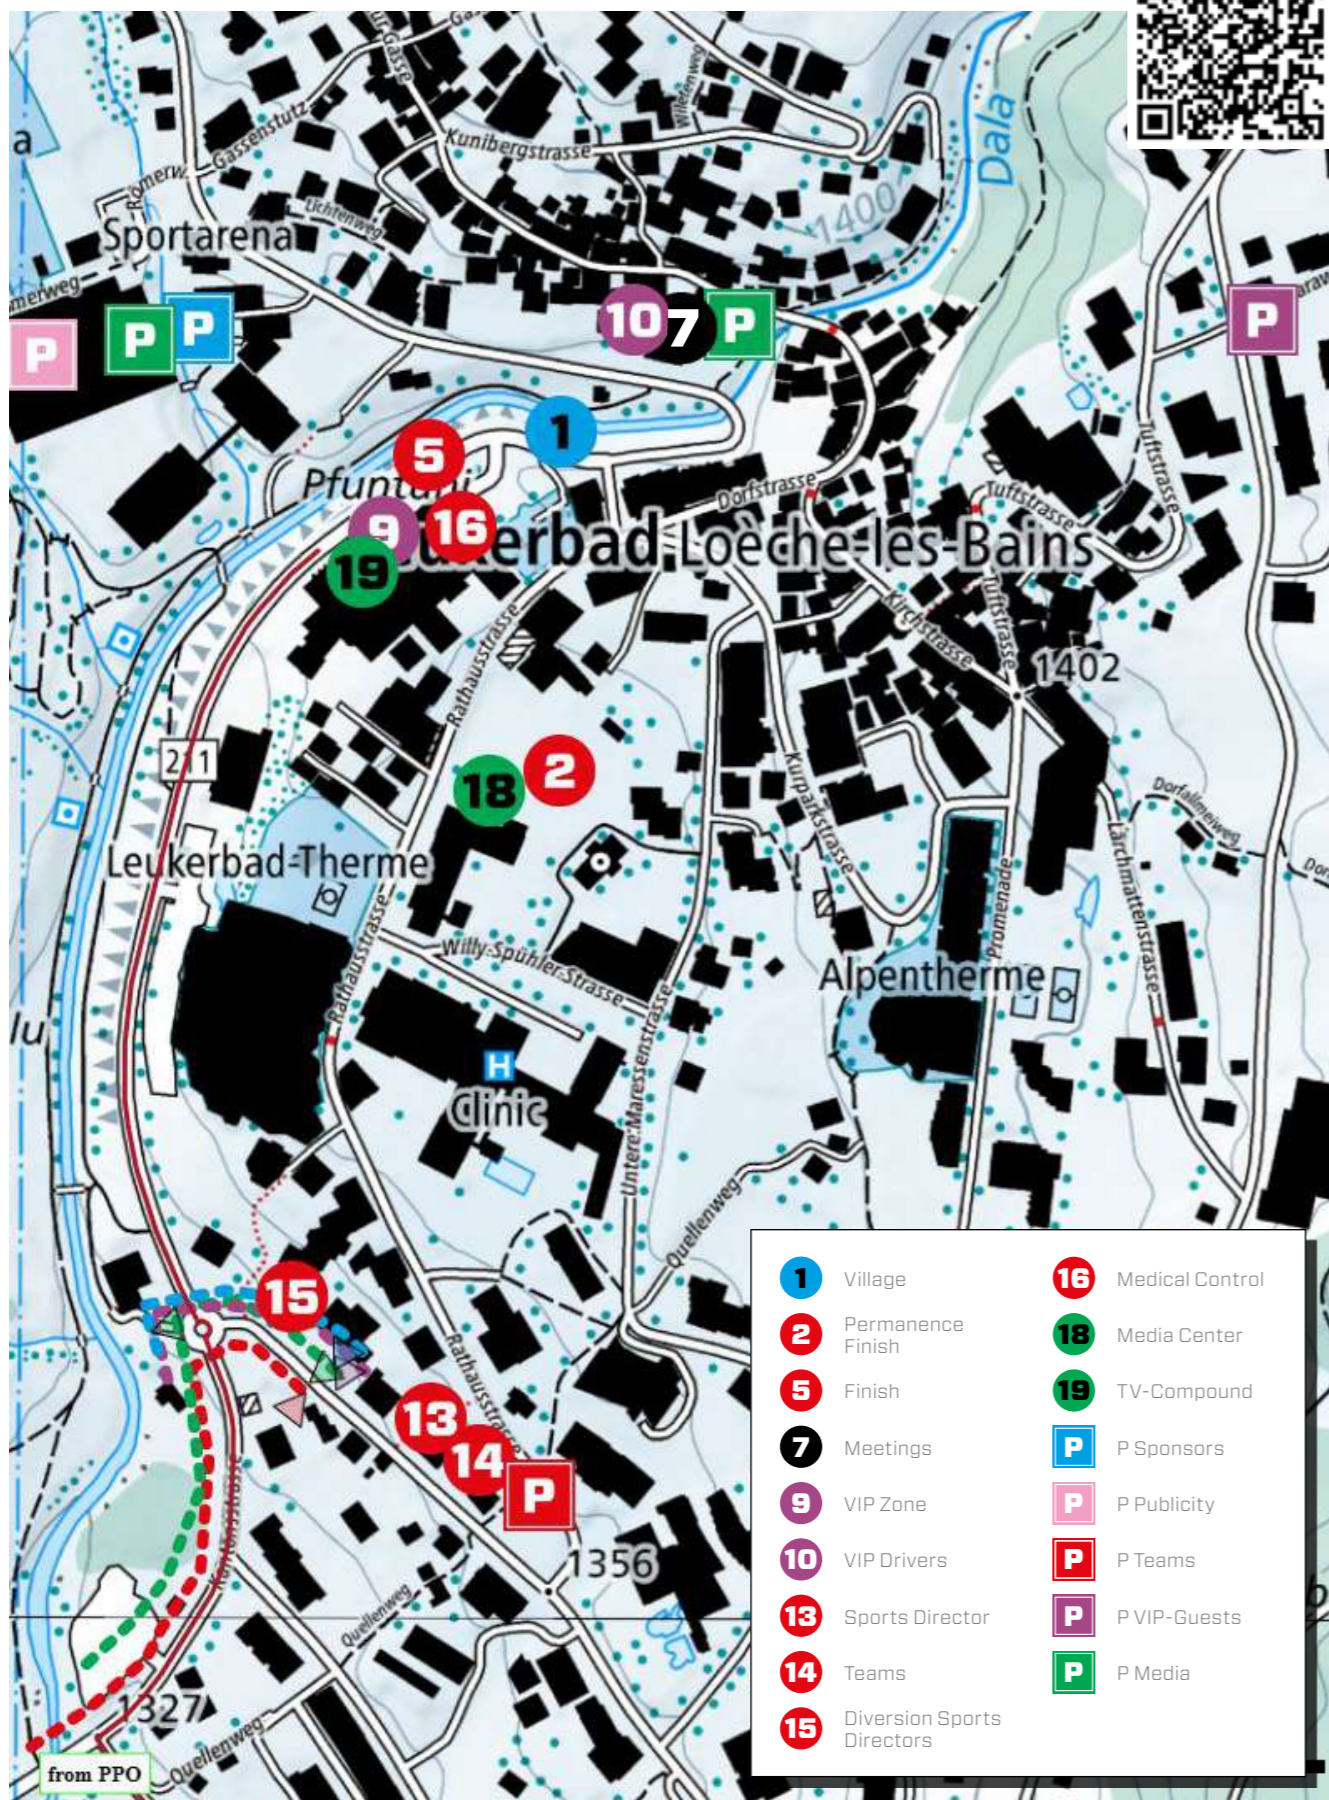

TRAFFIC PLAN LEUKERBAD

GPS PPO