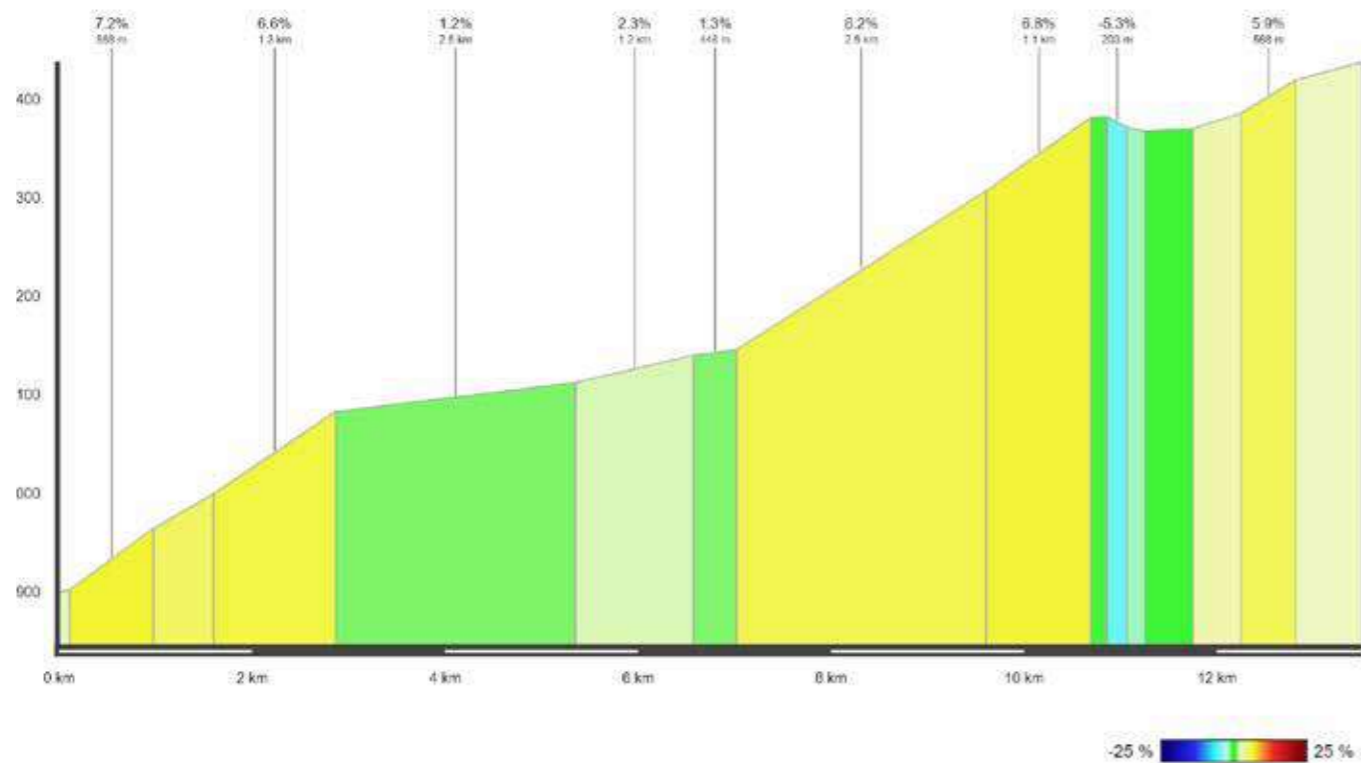

CLIMBS

PRODUCED WITH **veloviewer** POWERED BY **STRAVA**

COL DES MOSSES Length: 13.5 km Ø Gradient in %: 4.0 Elevation gain: 308 m