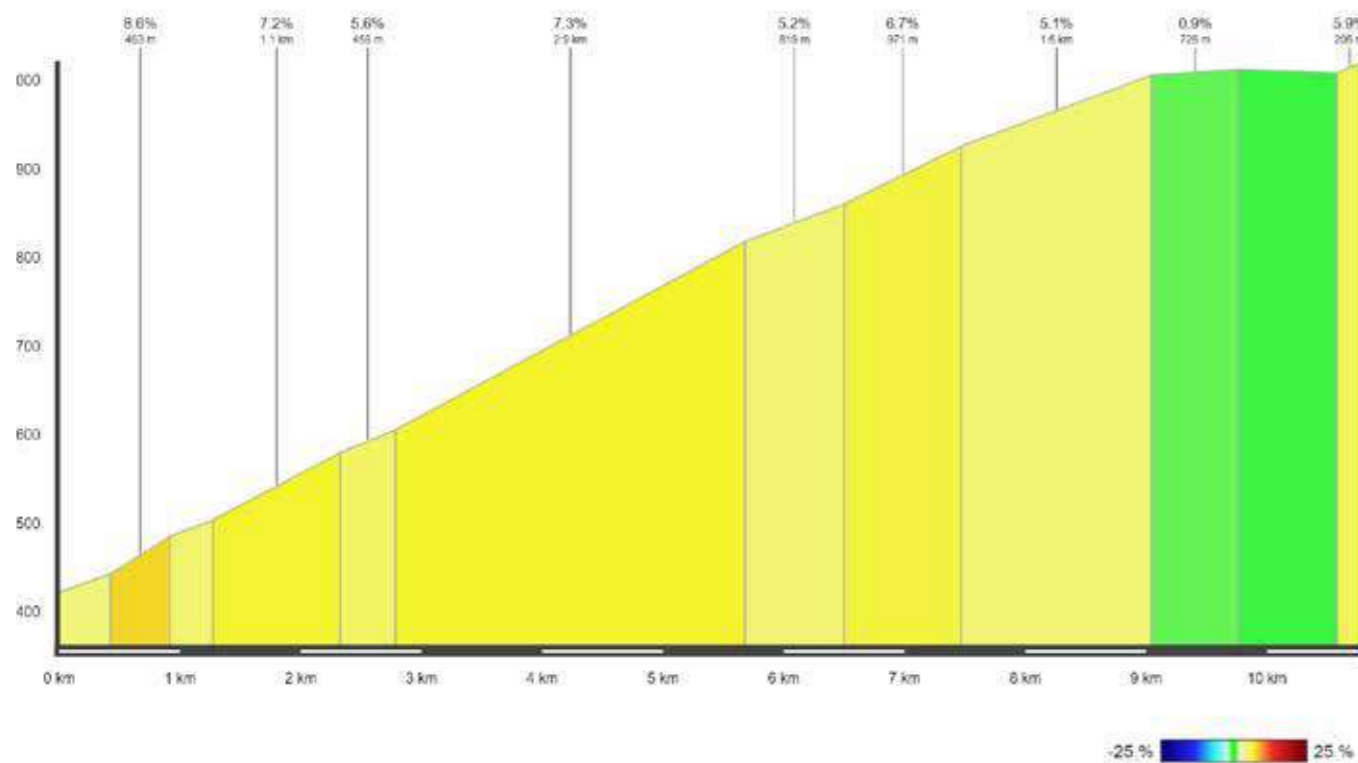

OBERALPPASS

Length: 10.8 km   Ø Gradient in %: 5.6   Elevation gain: 606 m