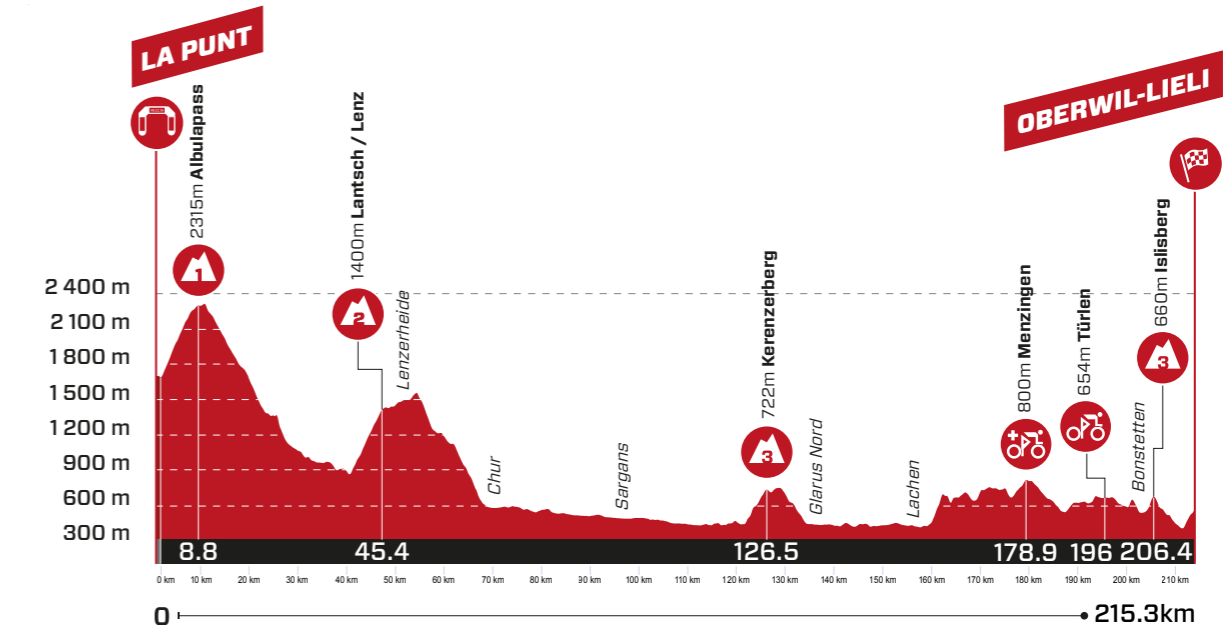

RACE SCHEDULE

Ascent **▲ 3295 m** Total time **5 h 31 min**
Descent **▼ 4419 m** Average Speed **40 km/h**

m ü. M.	km	km	Location	Advertising convoy	Average speed km/h				
					37	39	41		
		Neutralisation 1.5 km			9:45	10:45	10:45	10:45	
	1800	0.0	215.3	Via d'Alvra	Beginning of the climb	9:48	10:48	10:48	10:48
	2315	8.8	206.5	Albulapass	GPM	10:15	11:16	11:15	11:13
	2118	10.2	205.1	Veja Alvra	Road narrowing l & r	10:16	11:18	11:16	11:15
	1805	16.1	199.2	Preda		10:23	11:24	11:23	11:21
	1700	18.0	197.3	Veja Alvra	Underpass 3.3 m	10:25	11:27	11:25	11:23
	1394	22.0	193.3	Bergün		10:29	11:31	11:29	11:27
	971	33.3	182.0	Alvaneu-Bad		10:41	11:44	11:41	11:38
	982	35.7	179.6	Surava		10:44	11:47	11:44	11:42
	962	36.0	179.3	Albulastrasse	Railroad crossing	10:45	11:48	11:45	11:42
	878	39.4	175.9	Tiefencastel		10:49	11:52	11:49	11:46
	874	39.5	175.8	Roundabout right, Stradung	Road islands 2x	10:49	11:52	11:49	11:46
	911	40.2	175.1	Turn right, Lenzerstrasse	Beginning of the climb	10:50	11:53	11:50	11:47
	915	40.3	175.0	Lenzerstrasse	Green Zone	10:50	11:53	11:50	11:47
	1124	42.9	172.4	Vazerol		10:58	12:02	11:58	11:55
	1275	44.7	170.6	Lantsch / Lenz	Road islands 2x	11:04	12:08	12:04	12:00
	1400	45.4	169.9	Lantsch / Lenz Biathlon Arena	GPM	11:05	12:09	12:05	12:01
	1449	49.4	165.9	Lenzerheide		11:12	12:17	12:12	12:08
	1491	52.5	162.8	Valbella		11:17	12:22	12:17	12:13
	1534	54.1	161.2	Parpan		11:20	12:25	12:20	12:15
	1280	56.8	158.5	Churwalden	Road island	11:22	12:27	12:22	12:18
	1117	61.1	154.2	Malix		11:27	12:32	12:27	12:22
	703	66.7	148.6	Chur		11:33	12:39	12:33	12:28