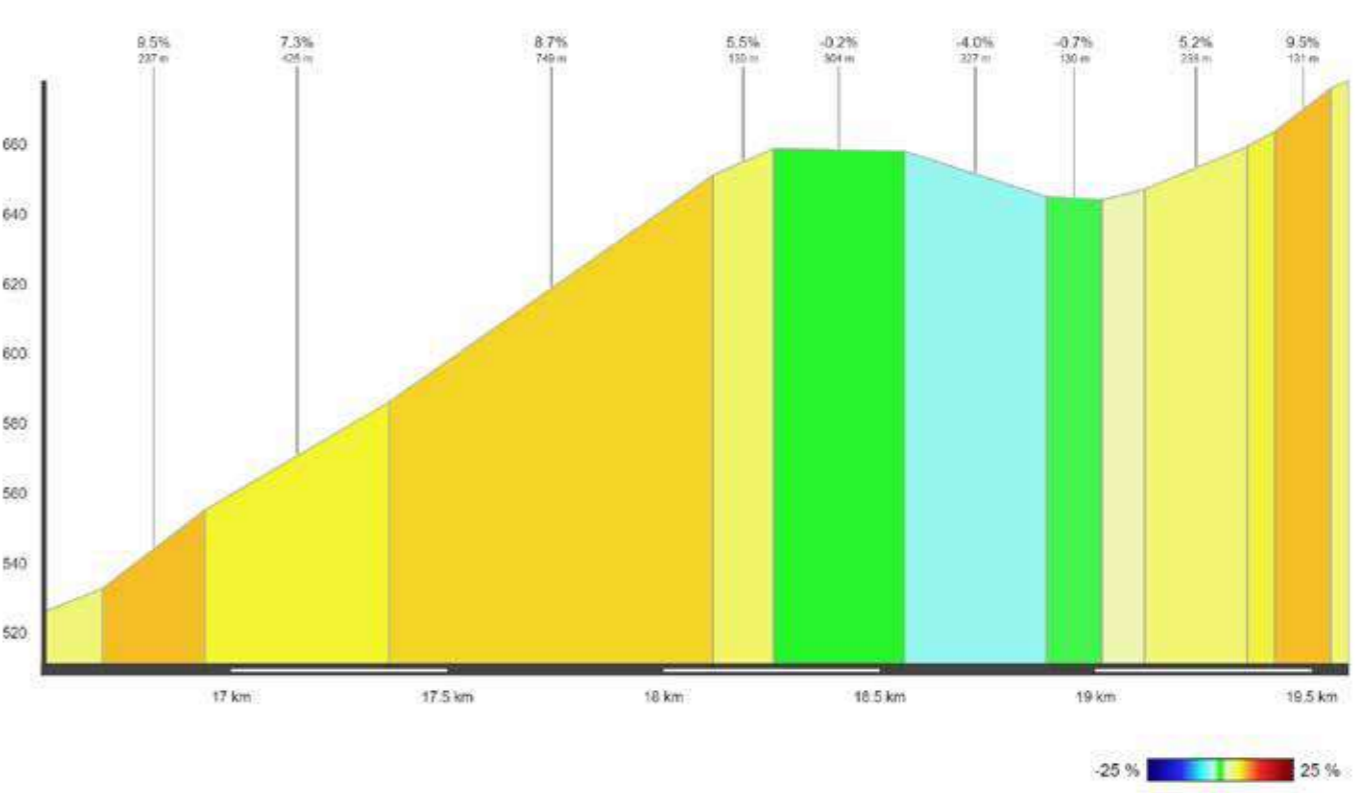

### CHOMMLE Length: 3.0 km Ø Gradient in %: 5.5 Elevation gain: 167 m