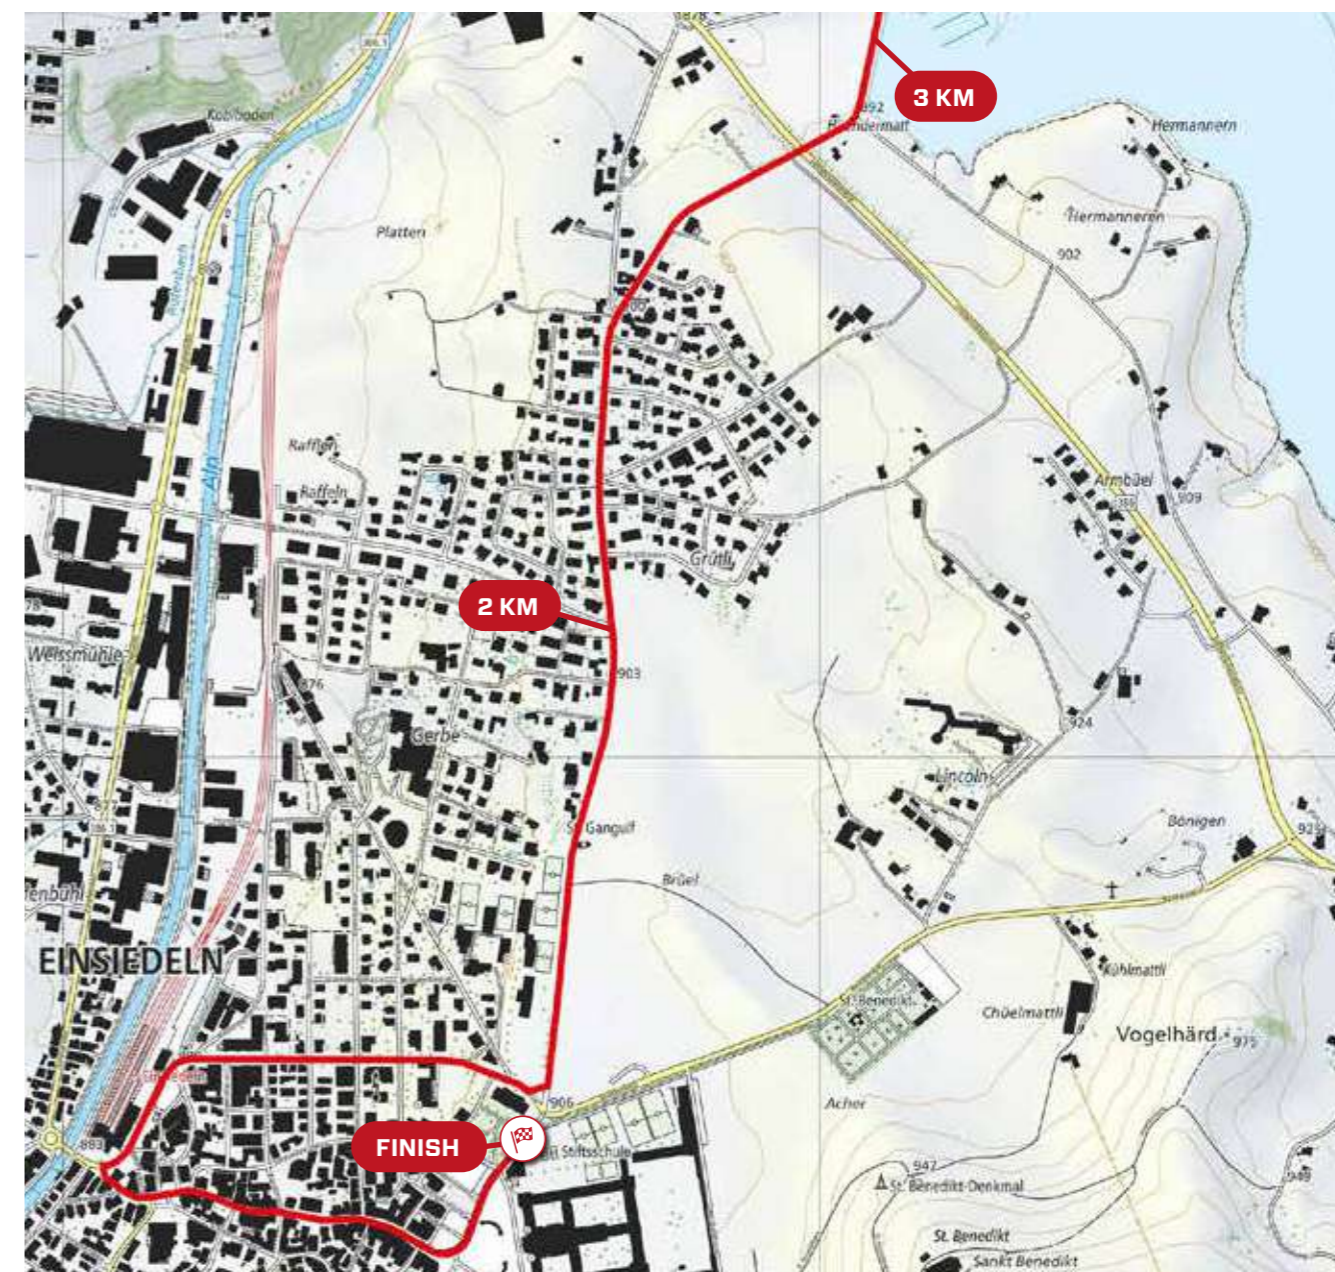

LAST 3 KILOMETERS

PRODUCED WITH **veloviewer** POWERED BY **STRAVA**