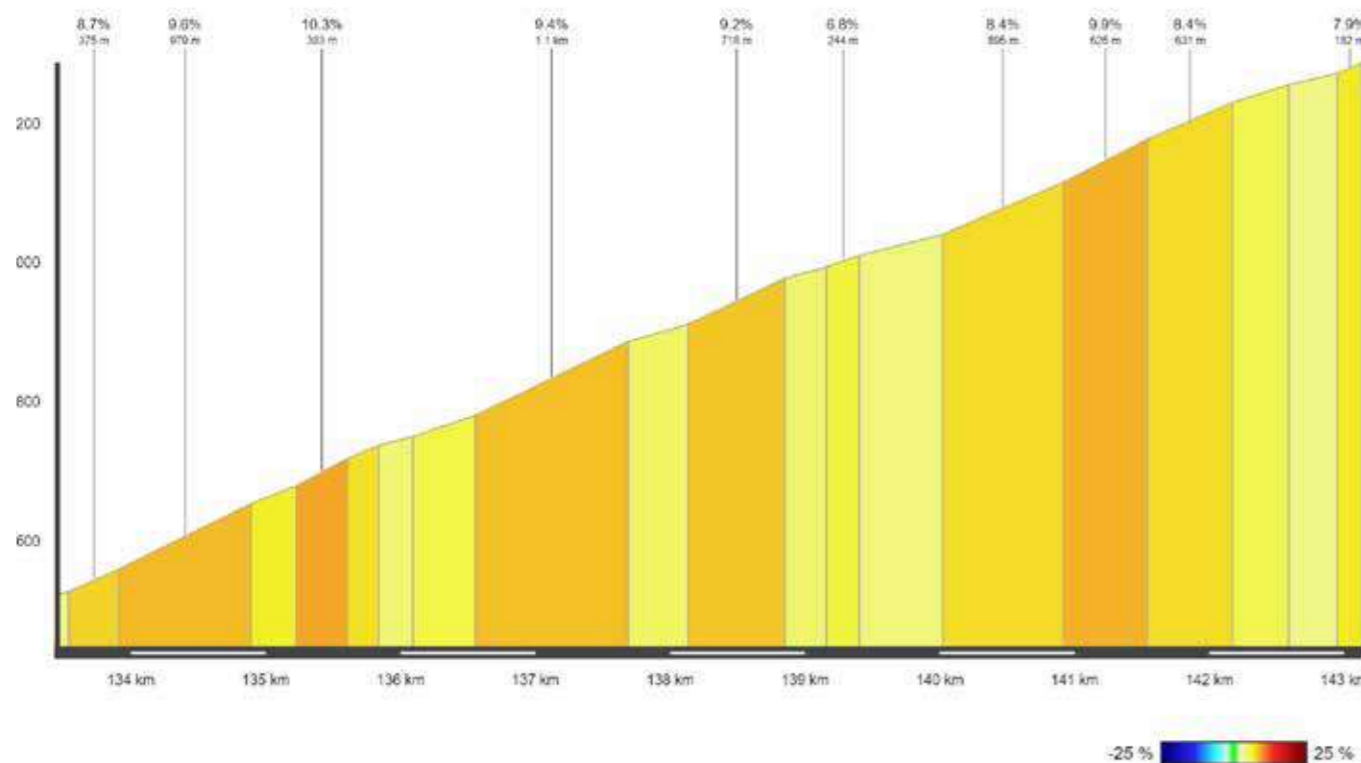

VILLARS-SUR-OLLON Length: 9.7 km Ø Gradient in %: 7.8 Elevation gain: 761 m