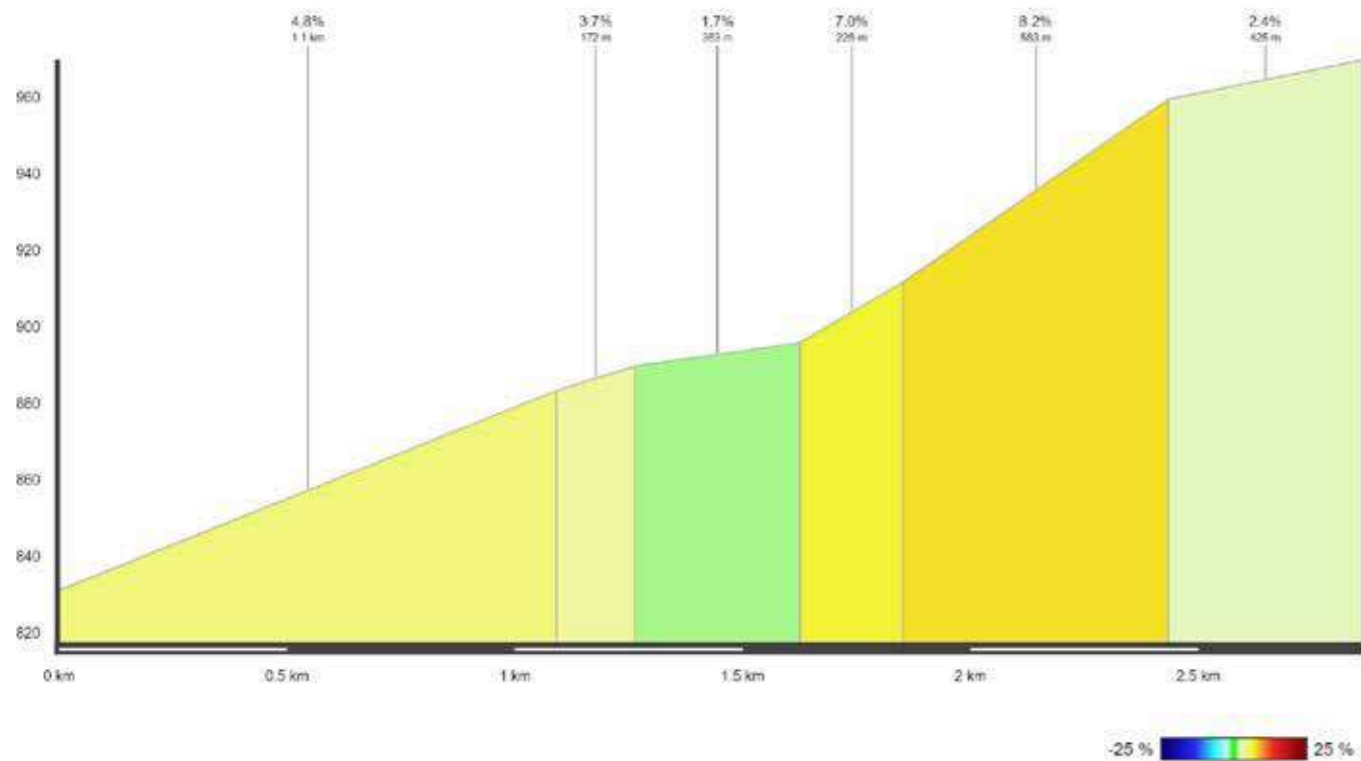

ENGISHALDEN

Length: 2.9 km   Ø Gradient in %: 4.7   Elevation gain: 139 m