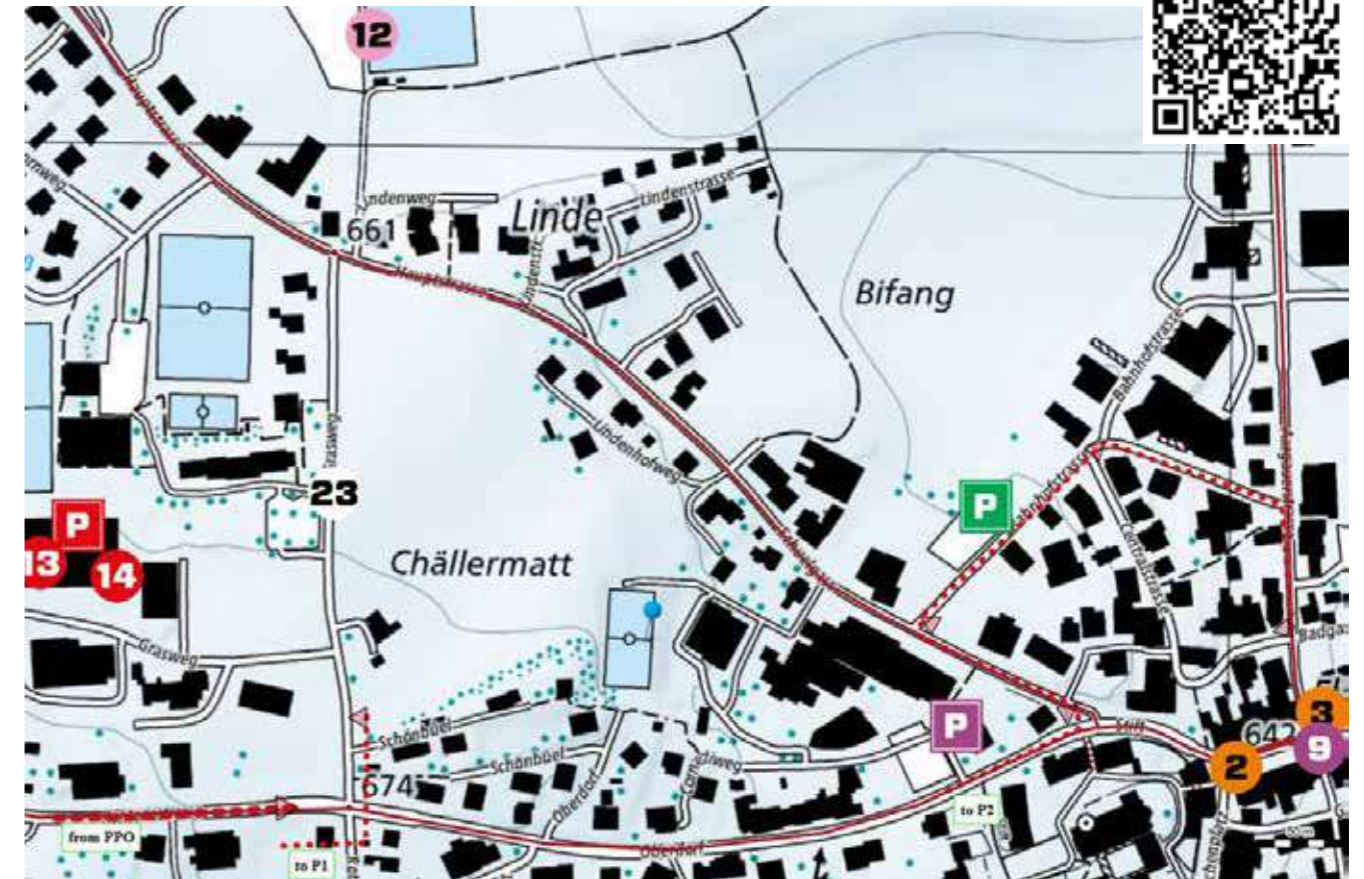

TRAFFIC PLAN BEROMÜNSTER

GPS PPO