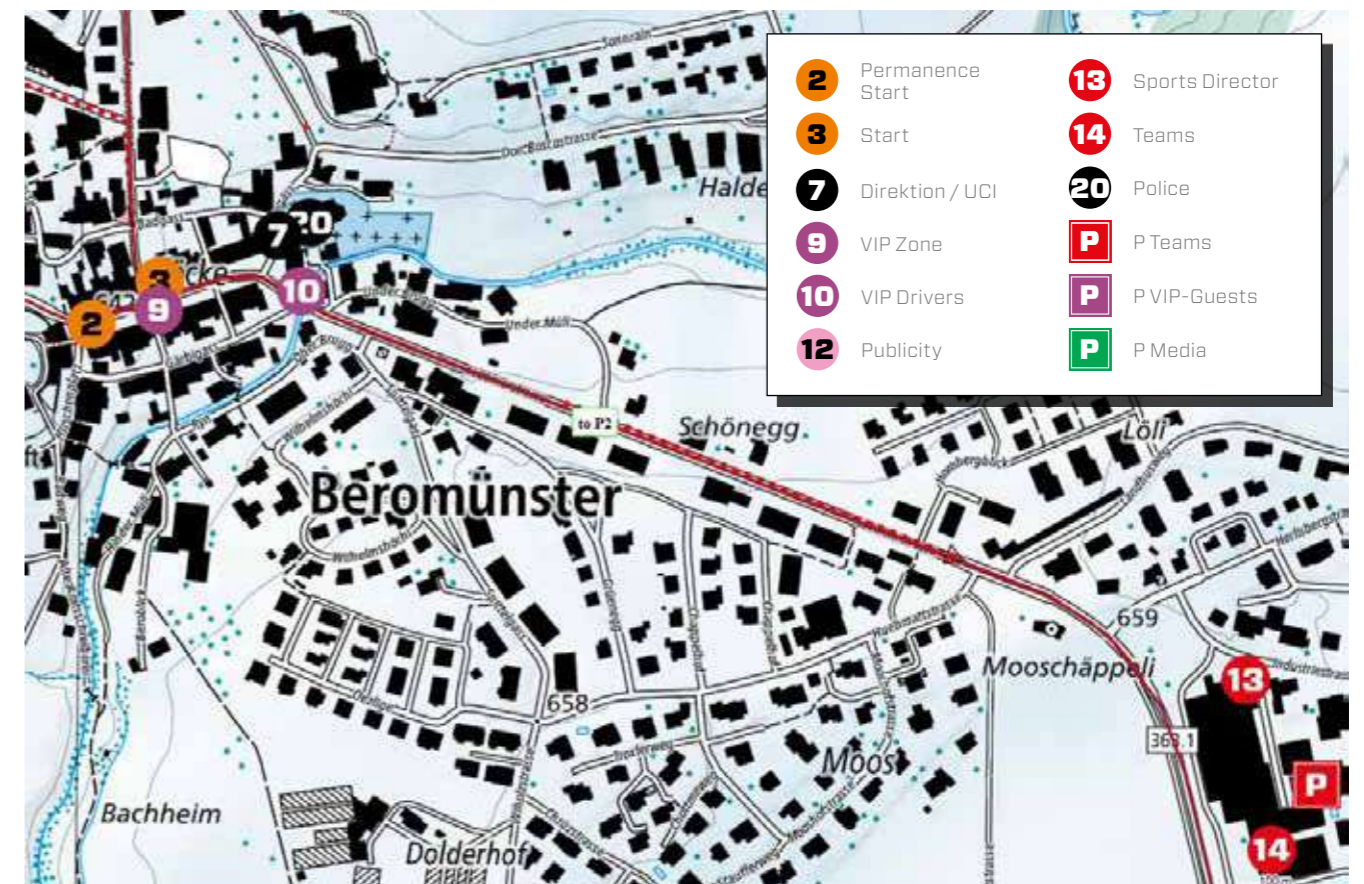

TRAFFIC PLAN BEROMÜNSTER

GPS PPO