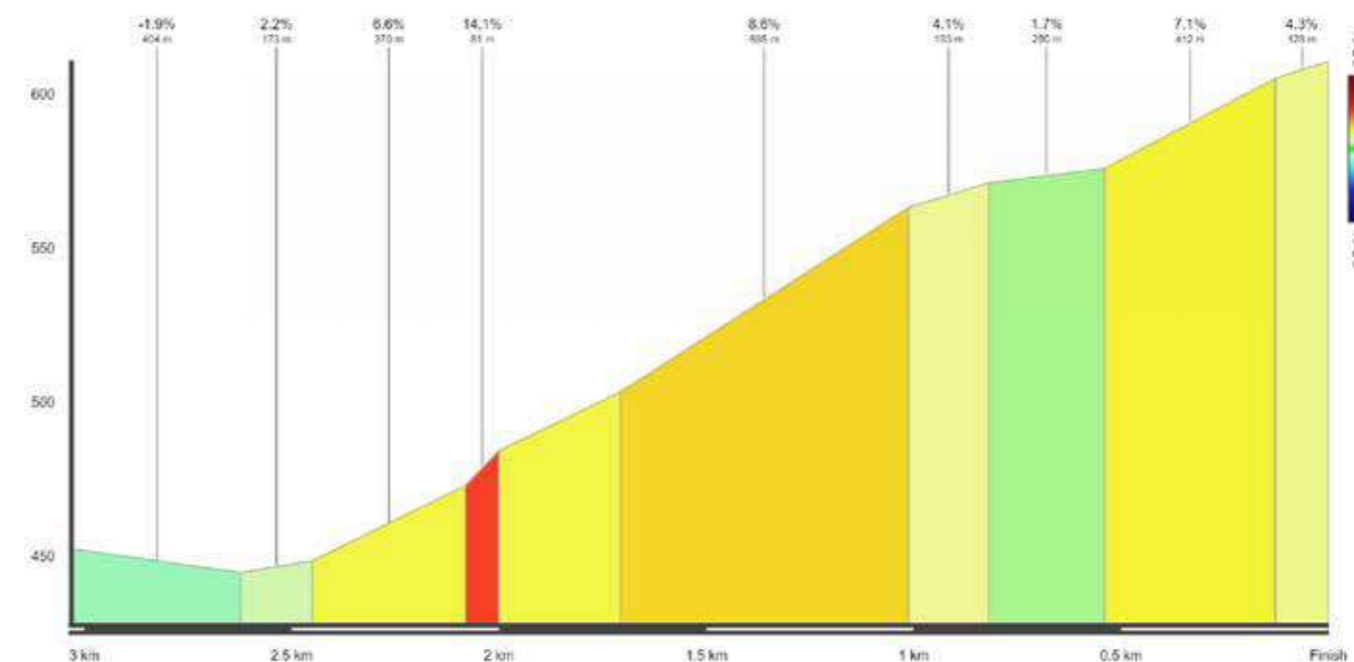

FEEDING ZONE

LAST 3 KILOMETERS

PRODUCED WITH **veloviewer** POWERED BY **STRAVA**